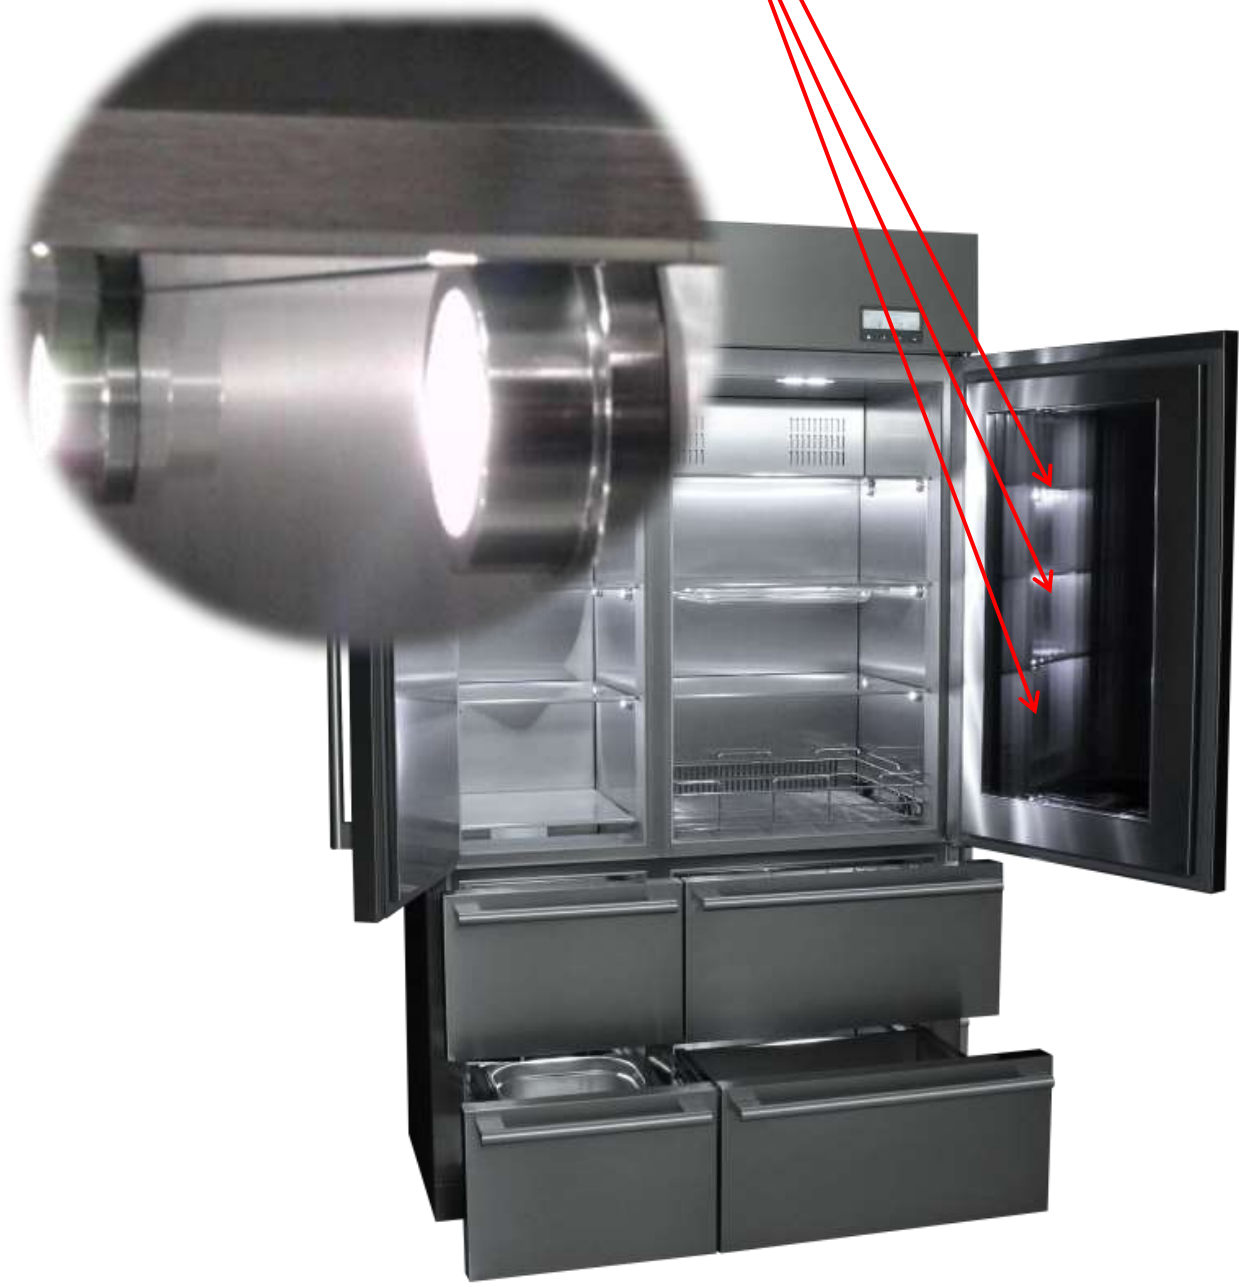

# Exclusive 6 doors

121 cm W x 212 cm H x 65 cm D

Freestanding (stainless steel cladded)

466 Liter Fridge Volume

247 Liter Freezer Volume

A++ Energy Class

2 VCC Compressors

Vacuum Insulation Panels

Argon Filled Tripple-Pane Glass

3 Temperature Zones

Stainless Steel Sleek  
Exterior

See-Through Door

Easy to service

Front Access Leveling

Self Closing Drawers

Capacitive-Touch User  
Display

# Multi-Point LED illumination