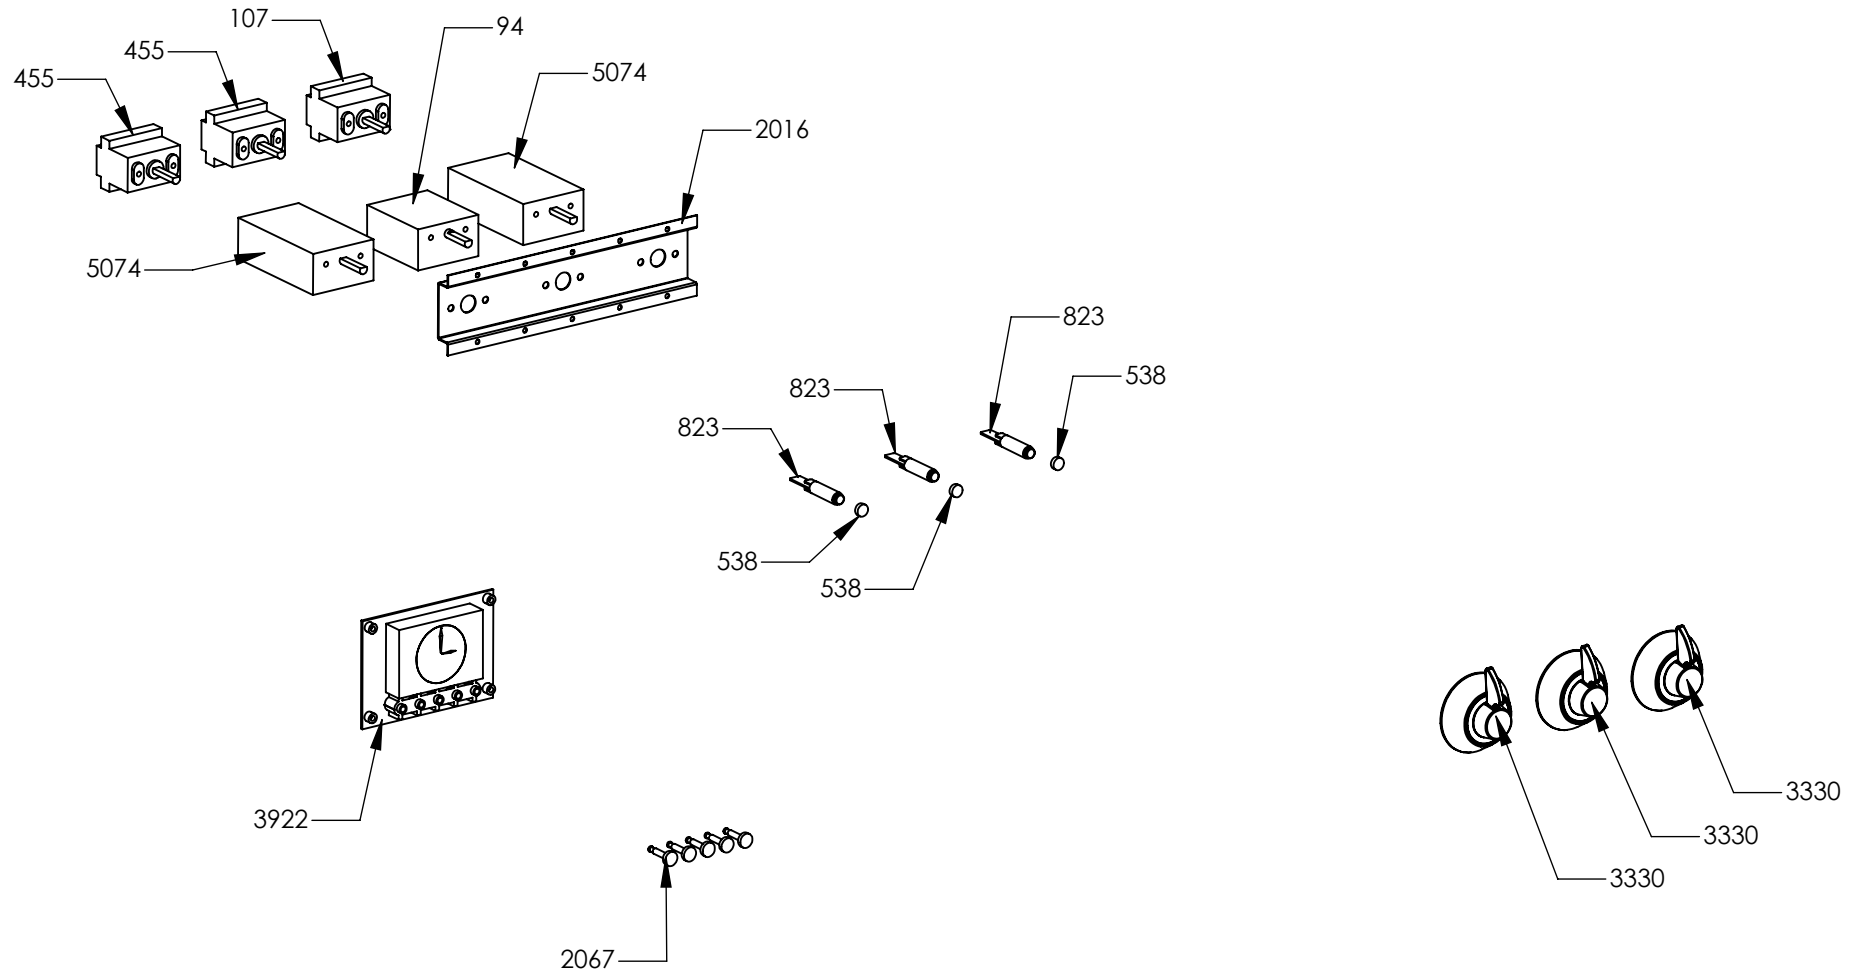

N° Object	Code	Description	Qty
1014	ZS2026	Termostat TY60 N.O. fixing B	2
1441	ZS2665	Support for fan timelag device	1
1575	ZS2931	Spacer between glasses	2
1606	ZS2995	Fixing spring for front profile	16
2000	ZS3185	Back splash for cooker 100 Ascot	1
2052	ZS3643	Support for internal support control panel 100 Ascot	1
4102	ZS6591	Control panel front 6 induction Ascot 100 TC S.STEEL with serygr.	1
4211	ZS5378	Induction 5 element EGO	1
4266	ZS6787	Encoders control board	1
4305	GR6900	Assembly cooktop cooker 100 double oven induction Ascot	1
1957	ZS3495	Washer 4.3 x 10 x 3	4
4321	ZS6726	Glass for 100 induction hob or cooker	1
5038	ZS7683	Complete upper right side Ascot VTRC/IND	1
5039	ZS7684	Complete upper left side Ascot VTRC/IND	1
5190	ZS8174	Handle for hob cooker Ascot 100 chromed terminal nickel	1
5783	ZS6817	Feet for electronic components EGO	3
5784	ZS6904	Cover for induction terminal board	1
5785	ZS6905	Bridge for induction terminal board	1
6036	ZS8446	Clamp support for induction 90/100 Sintesi front / rear	2
6038	ZS8877	Support for electronic control induction element	1
6154	ZC0334	Profile control panel drawer 100 Ascot internal black	1
6215	ZP0425	Support for fan timelag device	1
6308	ZP0412	Profile control panel drawer 100 Ascot external inox	1

N° Object	Code	Description	Qty
129	601154	Timer	1
2003	ZS3195	Commutator support 2 positions	3
3330	ZS5412	Ascot chromed knob	6
3717	ZS6026	Switch for induction encoder	5
4210	ZS5377	Energy regulator for induction 230 V EGO EU	5

N° Object	Code	Description	Qty
132	ZS5148	Adhesive tape 16,5 m x 19h (3M)	80
725	601108	Anti-overturning device	0,3
1329	ZS5150	Adhesive tape 33 mt x 25h mm x Th 1.55 mm (3M)	18000
2296	ZS2666	Wiring commutators L=20 cm	4
2307	ZS3763	Wiring leds Party	1
2430	ZS2996	Wire protection d.3,5 vetrotex white	0,8
5050	ZS7813	Instruction booklet Top/Cooker Multilanguage	1
6117	ZA0635	Wiring diagram for cooker S10FFF-6I	1