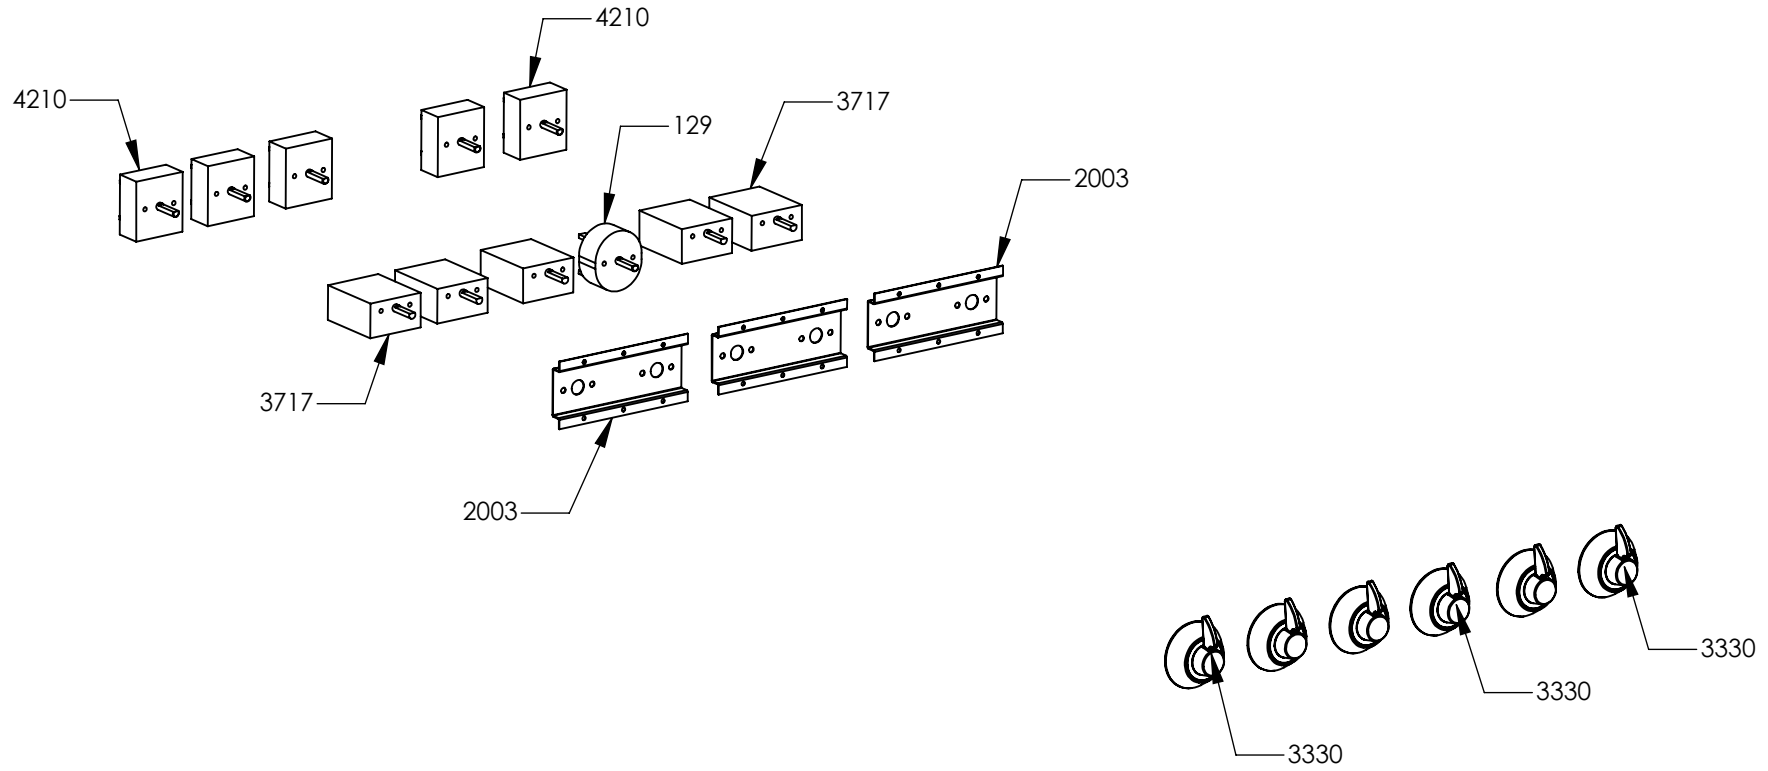

N° Object	Code	Description	Qty
1014	ZS2026	Termostat TY60 N.O. fixing B	2
1441	ZS2665	Support for fan timelag device	1
1575	ZS2931	Spacer between glasses	2
1606	ZS2995	Fixing spring for front profile	16
2000	ZS3185	Back splash for cooker 100 Ascot	1
2052	ZS3643	Support for internal support control panel 100 Ascot	1
4102	ZS6591	Control panel front 6 induction Ascot 100 TC S.STEEL with serygr.	1
4211	ZS5378	Induction 5 element EGO	1
4266	ZS6787	Encoders control board	1
4305	GR6900	Assembly cooktop cooker 100 double oven induction Ascot	1
1957	ZS3495	Washer 4.3 x 10 x 3	4
4321	ZS6726	Glass for 100 induction hob or cooker	1
5038	ZS7683	Complete upper right side Ascot VTRC/IND	1
5039	ZS7684	Complete upper left side Ascot VTRC/IND	1
5190	ZS8174	Handle for hob cooker Ascot 100 chromed terminal nickel	1
5783	ZS6817	Feet for electronic components EGO	3
5784	ZS6904	Cover for induction terminal board	1
5785	ZS6905	Bridge for induction terminal board	1
6036	ZS8446	Clamp support for induction 90/100 Sintesi front / rear	2
6038	ZS8877	Support for electronic control induction element	1
6154	ZC0334	Profile control panel drawer 100 Ascot internal black	1
6215	ZP0425	Support for fan timelag device	1
6308	ZP0412	Profile control panel drawer 100 Ascot external inox	1