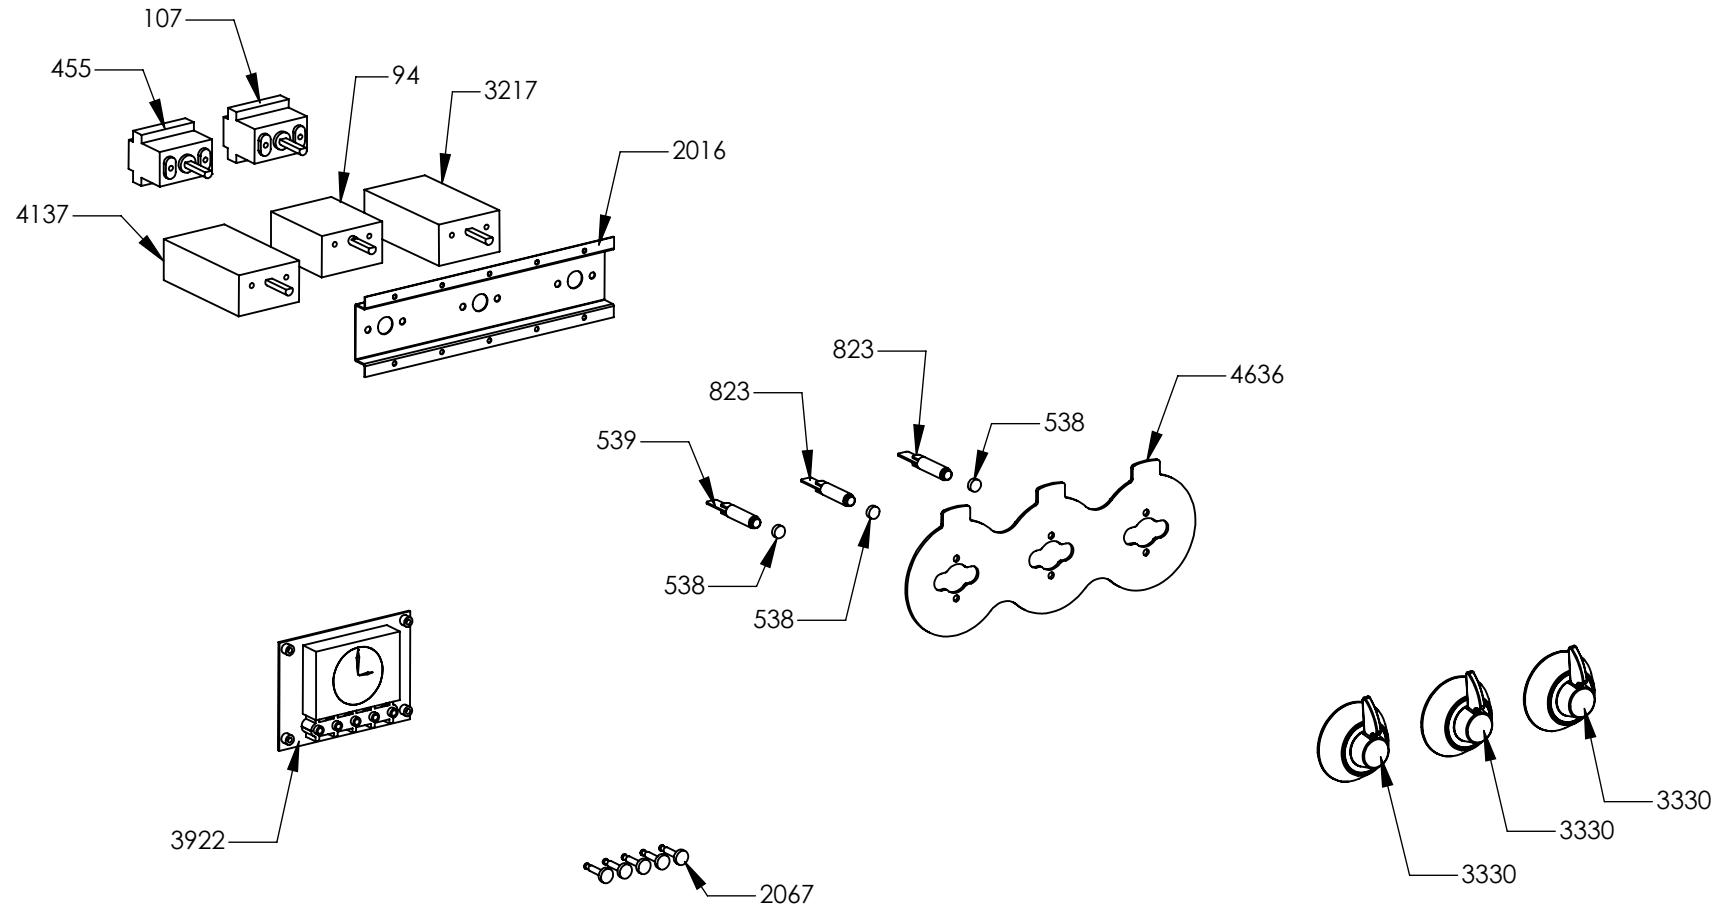

N° Object	Code	Description	Qty
295	ZS0580	Fry-top cast-iron griddle	1
379	ZS0820	Barbecue cast-iron griddle support	1
446	ZS1059	Heating element barbecue 1200/230 th.7	2
447	ZS1061	Spring for griddle heating el. support	2
538	ZS1204	Led transparent	2
539	ZS1205	Fluorescent green warning light	2
594	ZS1667	Protection frame for barbecue griddle	1
735	ZS1076	Energy regulator 230 V EGO EU	2
1192	ZS0553	Fry-top/barbecue stainless steel covering	1
2003	ZS3195	Commutator support 2 positions	1
3330	ZS5412	Ascot chromed knob	2