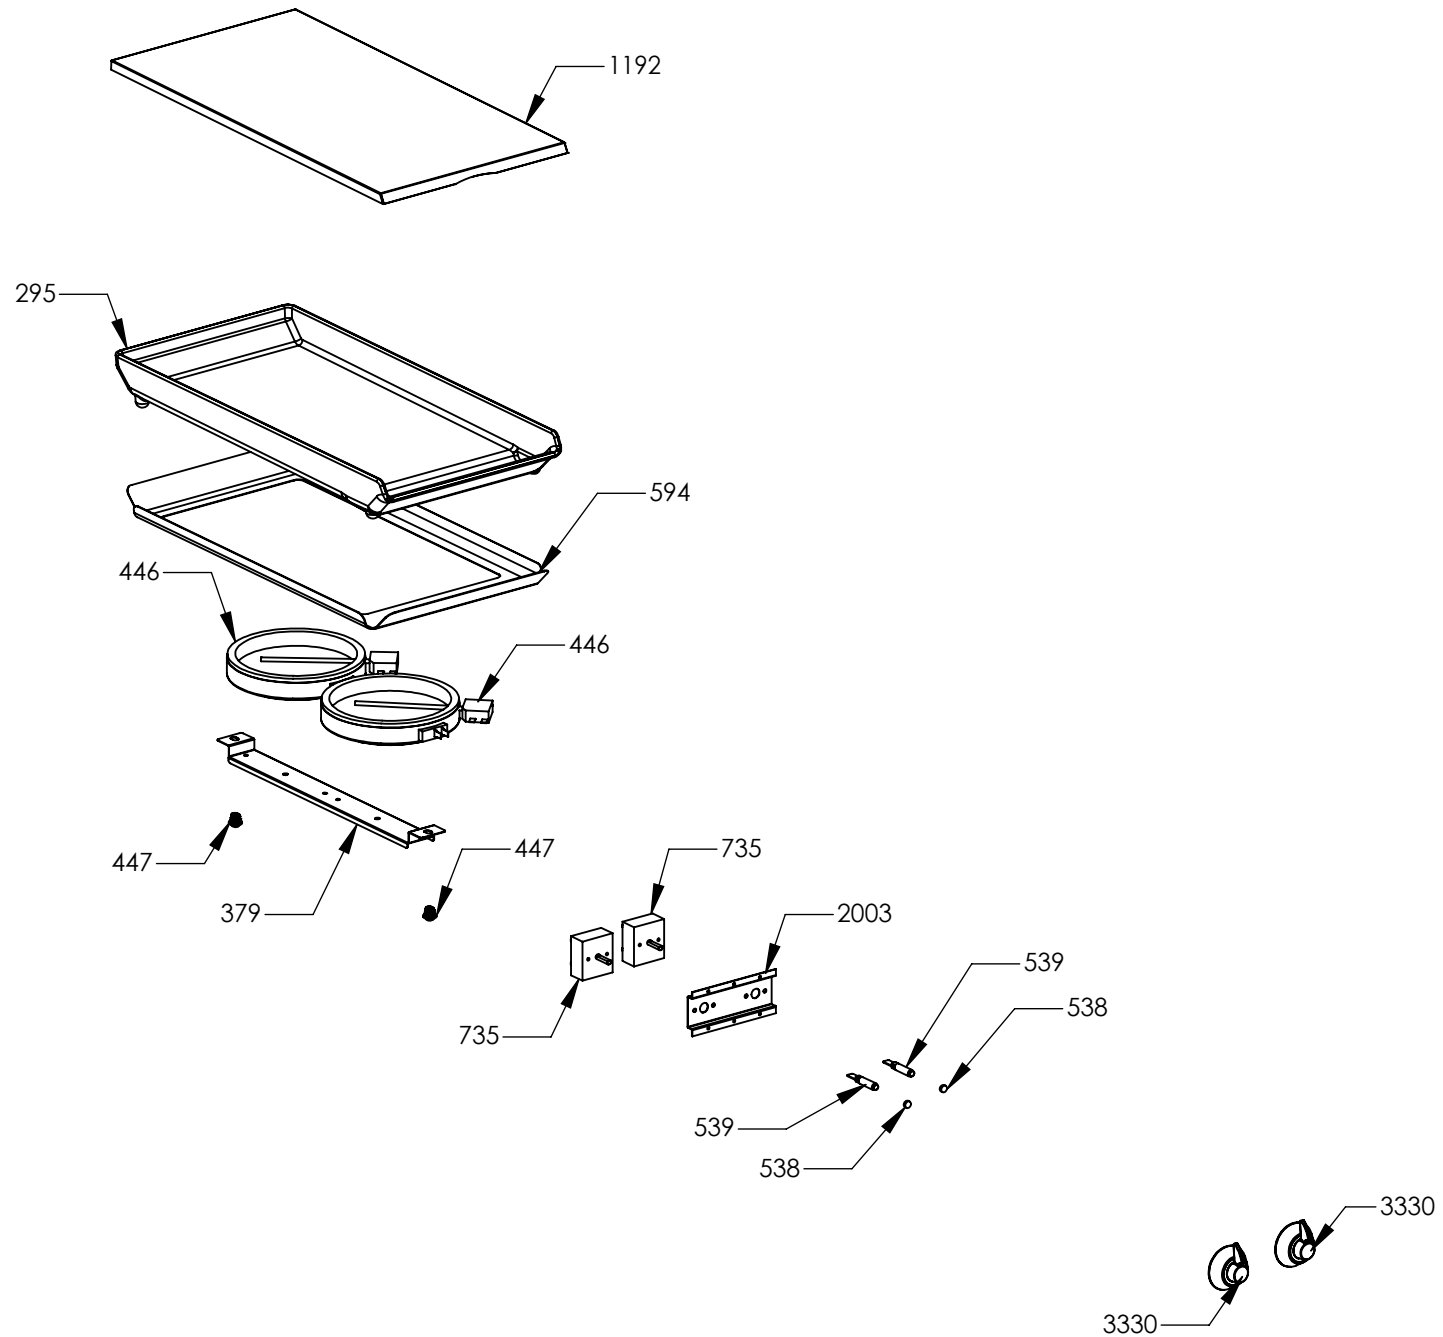

N° Object	Code	Description	Qty	N° Object	Code	Description	Qty
19	400689	Gasket gas inlet	3	2543	601229	Spring fixing spark plug for triple ring P-4	1
31	414121	Semi-rapid burner body G20 0,97	1	2544	ZS4186	Fixing nut for thermocouple burner 4.5	1
32	414123	Auxiliary burner body G20 0,72	1	2562	506037	Screw M3x8 TC s.steel	6
40	414212	Rapid burner body G20 1,15	1	2563	ZS0907	Fixing nut for themocouple	3
47	421312	Rapid burner nozzle G30/31 29/37 mbar 0,85	1	2575	505241	Screw M4	4
48	421323	Gas taps fixing bridle M60	4	3262	ZS5270	Burner spark plug Cast	3
50	423948	Semi-rapid burner nozzle G30/31 0,65	1	3264	ZS5272	Thermocouple Cast L=770	3
52	423951	Auxiliary burner nozzle G30/30 0,50	1	3330	ZS5412	Ascot chromed knob	4
93	481787	Ignition system 4 flames	1	4711	ZS6772	Clamp support for main ramp	5
376	ZS0813	Micro catenary for 4 burners	1	5201	ZS8191	Wok burner spark plug sbf DCC M+G INT	1
796	410610	Pipe holder (G20)IT	1	5203	ZS8193	Plate central Wok burner	1
797	410645	Pipe holder (G30)	1	5204	ZS8194	Gasket for wok burner	1
976	ZS1571	Pipe ramp for front right auxiliary burner cooker 100 (Fryer/barbecue)	1	5364	ZS8626	Auxiliary burner flame spreader HE2 BRASS	1
977	ZS1572	Pipe ramp for rear right auxiliary burner cooker 100 (Fryer/barbecue)	1	5365	ZS8628	Semi-rapid burner flame spreader HE2 BRASS	1
1177	ZS2217	Gasket for auxiliary burner	1	5366	ZS8630	Rapid burner flame spreader HE2 BRASS	1
1178	ZS2218	Gasket for semi-rapid burner	1	5368	ZS8633	Plate Wok burner external	1
1179	ZS2219	Gasket for rapid burner	1	5369	ZS8634	Spring fixing spark plug for Wok	1
1567	ZS2923	Valved tap for auxiliary burner (bypass 0,27)	1	5370	ZS8635	Screw M4 wok burner	4
1568	ZS2924	Valved tap for rapid/fish-kettle burner	1	5371	ZS8637	Wok burner body G20/20 1,32	1
1569	ZS2925	Valved tap for semi-rapid burner	1	5372	ZS8638	Wok burner flame spreader BRASS	1
1570	ZS2926	Valved tap for triple-ring burner	1	5401	ZS8684	Plate rapid burner HE2	1
1591	ZS2934	Rear ramp fixing support cooker 70/100 TC/DC	1	5402	ZS8685	Plate semi-rapid burner HE2	1
1632	ZS3021	Adapter female-male 1/2 BSP 04	1	5403	ZS8686	Plate auxiliary burner HE2	1
1643	ZS3064	Pipe ramp for front left triple ring burner cooker 100 05	1	5454	ZS8831	Mega Wok burner nozzle G30/30 0.94	1
1644	ZS3065	Pipe ramp for rear left semi-rapid burner cooker 100 05	1	5823	ZS8645	Pins for Wok	1
1798	ZS3370	Ramp 4 burners cooker 090/100 double oven 06	1				
2068	ZS3791	Ramp fixing support Ascot /XXL	2				
2335	ZS4181	Thermocouple SBF L=750 TC	1				