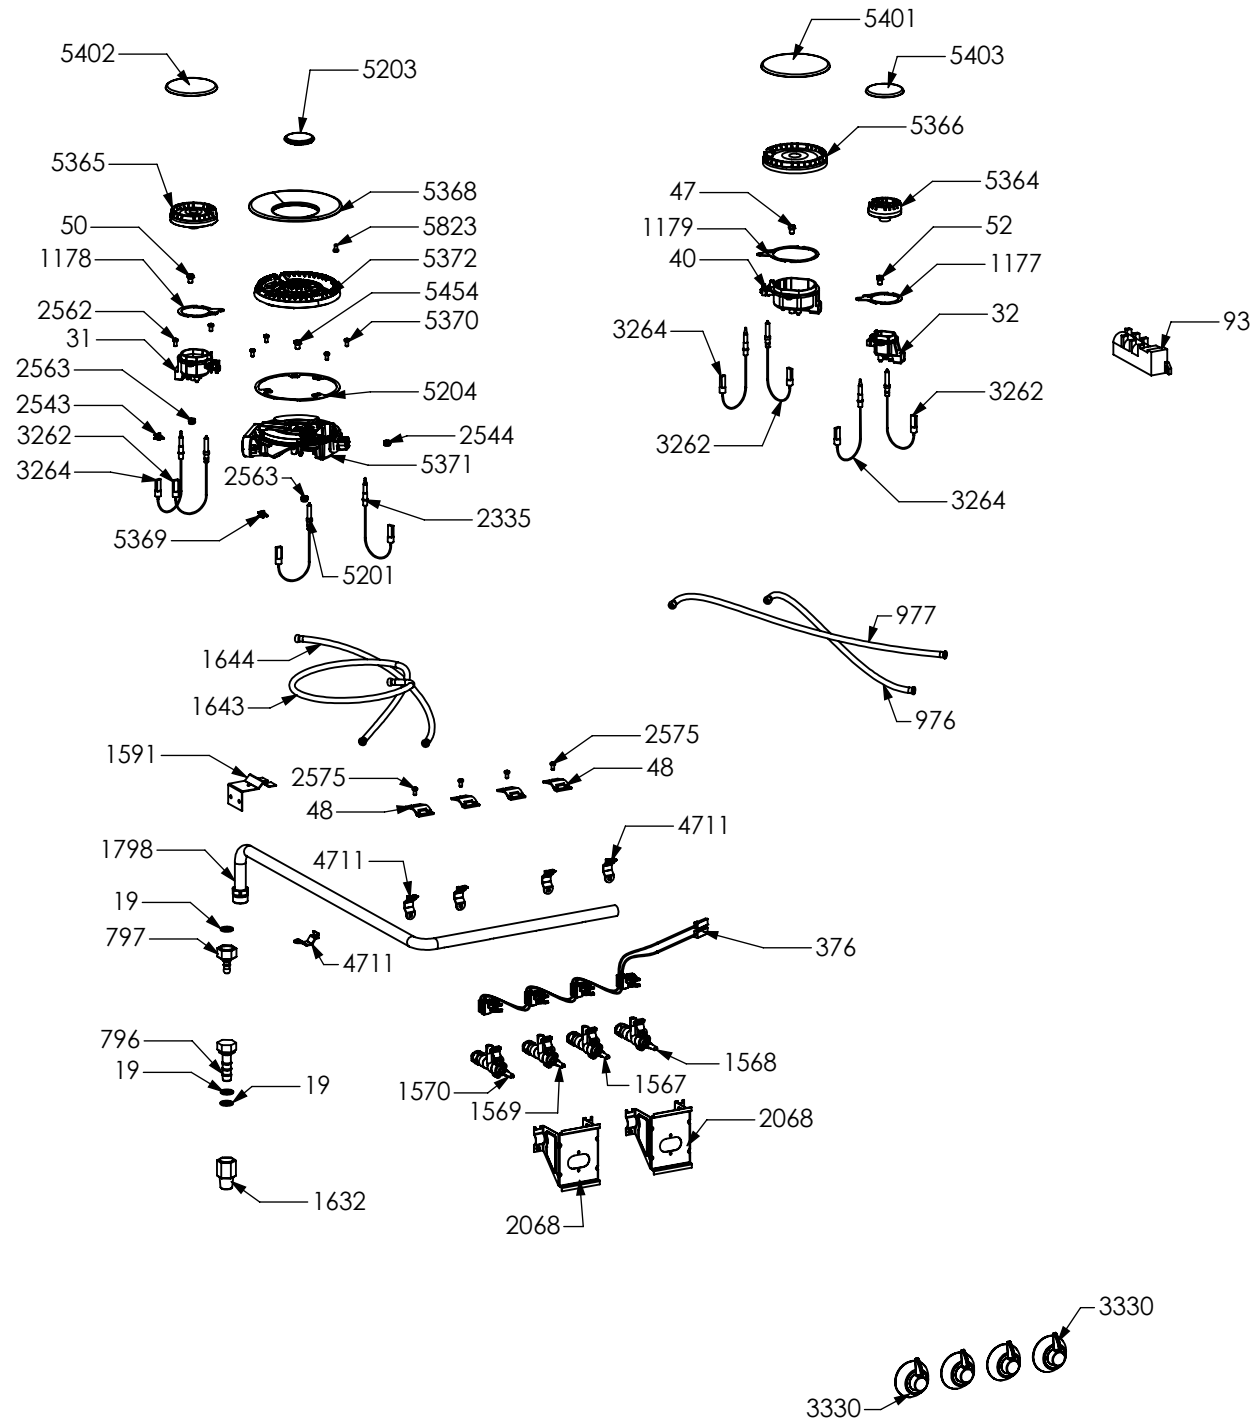

N° Object	Code	Description	Qty	N° Object	Code	Description	Qty
19	400689	Gasket gas inlet	3	2543	601229	Spring fixing spark plug for triple ring P-4	1
31	414121	Semi-rapid burner body G20 0,97	1	2544	ZS4186	Fixing nut for thermocouple burner 4.5	1
32	414123	Auxiliary burner body G20 0,72	1	2562	506037	Screw M3x8 TC s.steel	6
40	414212	Rapid burner body G20 1,15	1	2563	ZS0907	Fixing nut for themocouple	3
47	421312	Rapid burner nozzle G30/31 29/37 mbar 0,85	1	2575	505241	Screw M4	4
48	421323	Gas taps fixing bridle M60	4	3262	ZS5270	Burner spark plug Cast	3
50	423948	Semi-rapid burner nozzle G30/31 0,65	1	3264	ZS5272	Thermocouple Cast L=770	3
52	423951	Auxiliary burner nozzle G30/30 0,50	1	3330	ZS5412	Ascot chromed knob	4
93	481787	Ignition system 4 flames	1	4711	ZS6772	Clamp support for main ramp	5
376	ZS0813	Micro catenary for 4 burners	1	5201	ZS8191	Wok burner spark plug sbf DCC M+G INT	1
796	410610	Pipe holder (G20)IT	1	5203	ZS8193	Plate central Wok burner	1
797	410645	Pipe holder (G30)	1	5204	ZS8194	Gasket for wok burner	1
976	ZS1571	Pipe ramp for front right auxiliary burner cooker 100 (Fryer/barbecue)	1	5364	ZS8626	Auxiliary burner flame spreader HE2 BRASS	1
977	ZS1572	Pipe ramp for rear right auxiliary burner cooker 100 (Fryer/barbecue)	1	5365	ZS8628	Semi-rapid burner flame spreader HE2 BRASS	1
1177	ZS2217	Gasket for auxiliary burner	1	5366	ZS8630	Rapid burner flame spreader HE2 BRASS	1
1178	ZS2218	Gasket for semi-rapid burner	1	5368	ZS8633	Plate Wok burner external	1
1179	ZS2219	Gasket for rapid burner	1	5369	ZS8634	Spring fixing spark plug for Wok	1
1567	ZS2923	Valved tap for auxiliary burner (bypass 0,27)	1	5370	ZS8635	Screw M4 wok burner	4
1568	ZS2924	Valved tap for rapid/fish-kettle burner	1	5371	ZS8637	Wok burner body G20/20 1,32	1
1569	ZS2925	Valved tap for semi-rapid burner	1	5372	ZS8638	Wok burner flame spreader BRASS	1
1570	ZS2926	Valved tap for triple-ring burner	1	5401	ZS8684	Plate rapid burner HE2	1
1591	ZS2934	Rear ramp fixing support cooker 70/100 TC/DC	1	5402	ZS8685	Plate semi-rapid burner HE2	1
1632	ZS3021	Adapter female-male 1/2 BSP 04	1	5403	ZS8686	Plate auxiliary burner HE2	1
1643	ZS3064	Pipe ramp for front left triple ring burner cooker 100 05	1	5454	ZS8831	Mega Wok burner nozzle G30/30 0.94	1
1644	ZS3065	Pipe ramp for rear left semi-rapid burner cooker 100 05	1	5823	ZS8645	Pins for Wok	1
1798	ZS3370	Ramp 4 burners cooker 090/100 double oven 06	1				
2068	ZS3791	Ramp fixing support Ascot /XXL	2				
2335	ZS4181	Thermocouple SBF L=750 TC	1				