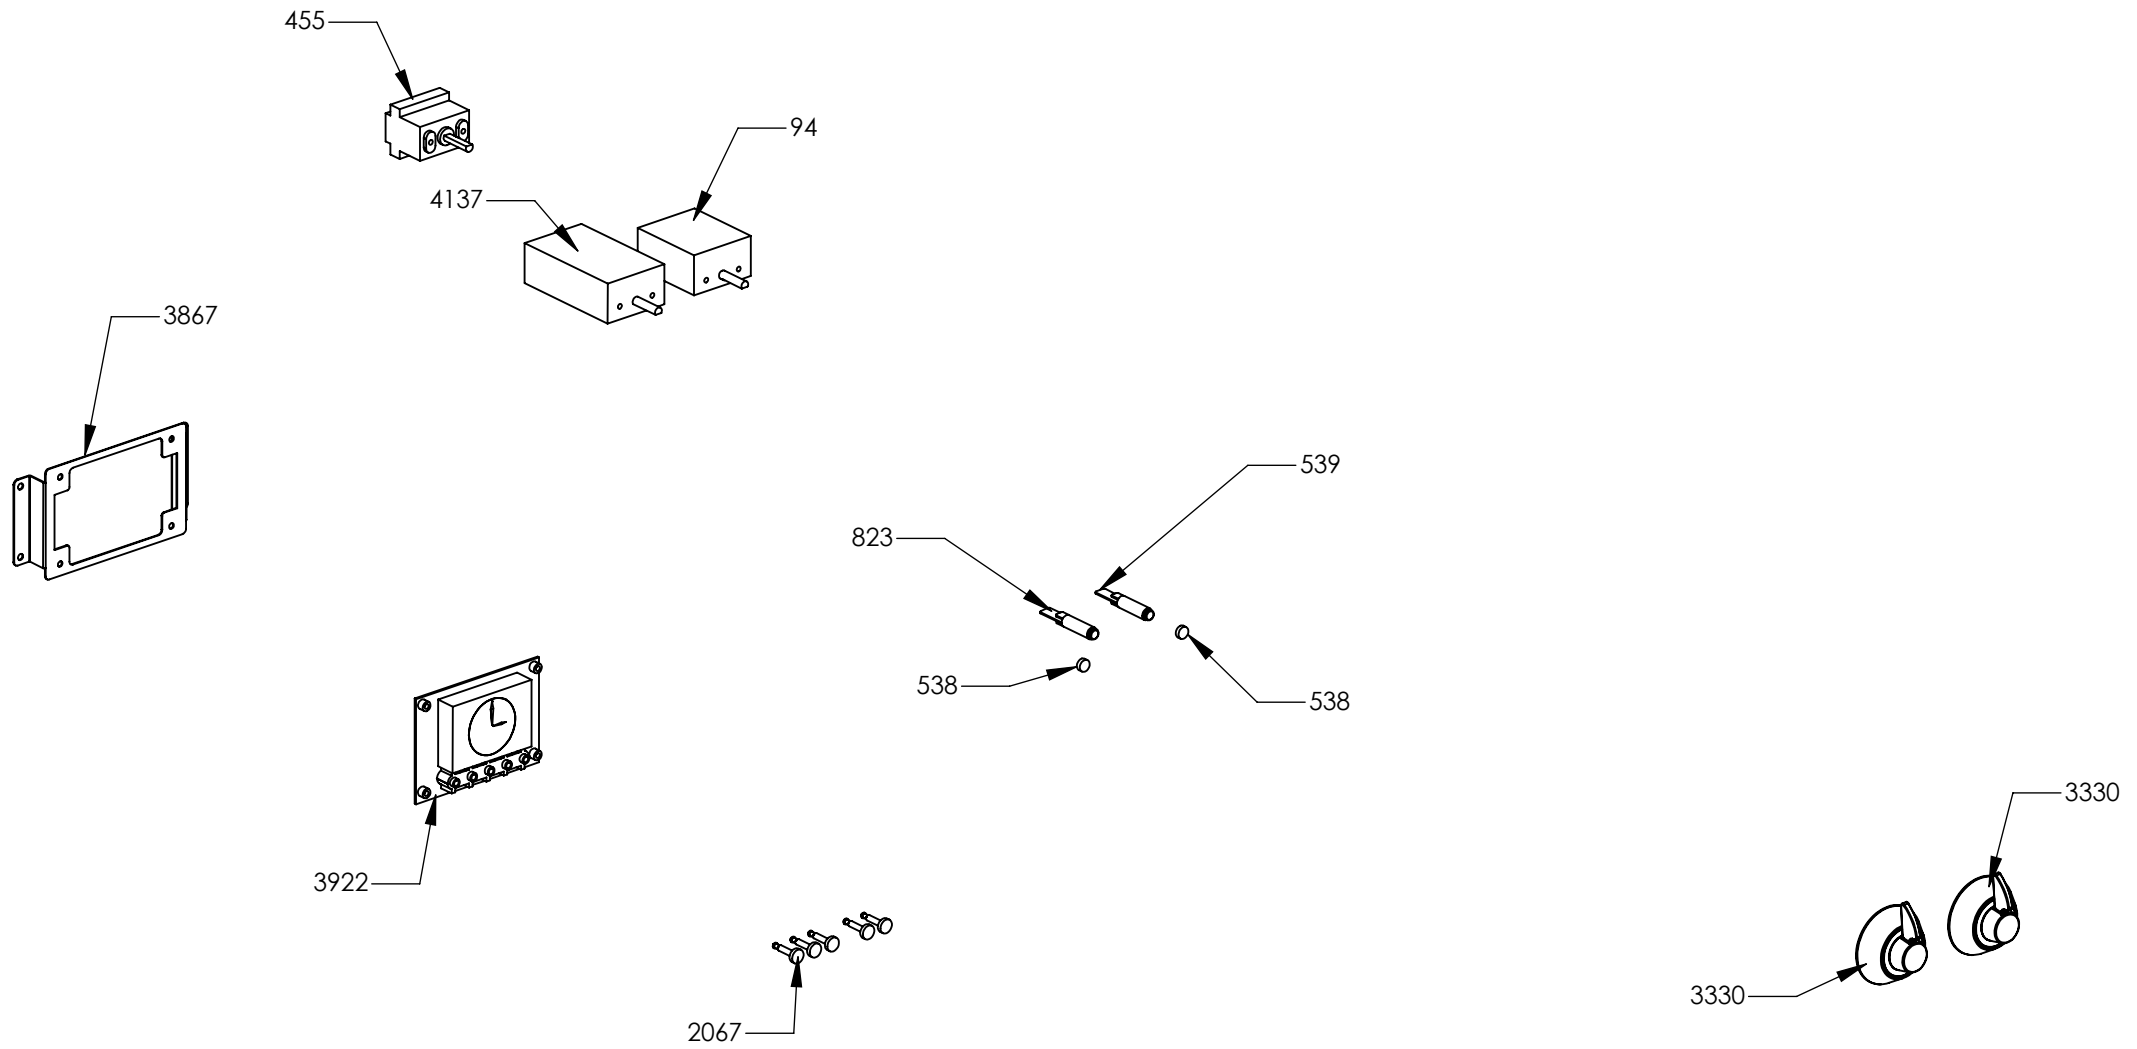

| N° Object | Code | Description | Qty |
|-----------|--------|--------------------------------------------------------|-----|
| 98 | 481913 | Terminal board for oven 32 PA 233 | 1 |
| 1014 | ZS2026 | Thermostat TY60 N.O. fixing B | 1 |
| 1439 | ZS2663 | Tangential oven fan L=180 Plaset (AU) | 1 |
| 3640 | ZS5704 | Left guard for oven 060/090 | 1 |
| 3641 | ZS5705 | Right guard for oven 060/090 | 1 |
| 3642 | ZS5706 | Upper guard for oven AGF 060 | 1 |
| 3643 | ZS5707 | Lower guard for oven AGF 060 | 1 |
| 3644 | ZS5708 | Rear guard for oven AGF 060 | 1 |
| 3646 | ZS5710 | Air conveyor for oven 060/060 DC | 1 |
| 3648 | ZS5712 | Rear support for muffle left/right side oven | 2 |
| 3755 | ZS6050 | Control panel Ascot oven 60 S.STEEL | 1 |
| 3925 | ZS6277 | Muffle fan guard oven AGF 060 Ascot | 1 |
| 3935 | ZS6313 | Lateral handle | 4 |
| 4027 | ZS6323 | Bezel for oven temperature | 1 |
| 4031 | ZS6335 | Programmer control panel AGF Ascot CHROME with serygr. | 1 |
| 4107 | ZS6596 | Thermoswitch 16 Ampere | 1 |
| 4177 | ZS6694 | Commutator support 1 control | 2 |
| 4276 | ZS6809 | Bracket condensate collection 60 complete | 1 |
| 4312 | ZS6322 | Bezel for function oven | 1 |

| N° Object | Code | Description | Qty |
|-----------|--------|---------------------------------------------------|-----|
| 94 | 481814 | Commutator multif. for 90 built-in oven(no pizza) | 1 |
| 455 | ZS1075 | Thermostat for built-in oven | 1 |
| 538 | ZS1204 | Led transparent | 2 |
| 539 | ZS1205 | Fluorescent green warning light | 1 |
| 823 | ZS1755 | Fluorescent orange warning light | 1 |
| 2067 | ZS3785 | Knob for timer black | 5 |
| 3330 | ZS5412 | Knob Ascot chromed | 2 |
| 3867 | ZS6012 | Electrical display support | 1 |
| 3922 | ZS6184 | Timer (white led) LCD-ELA 1000 | 1 |
| 4137 | ZS6655 | Commutator steam oven functions | 1 |