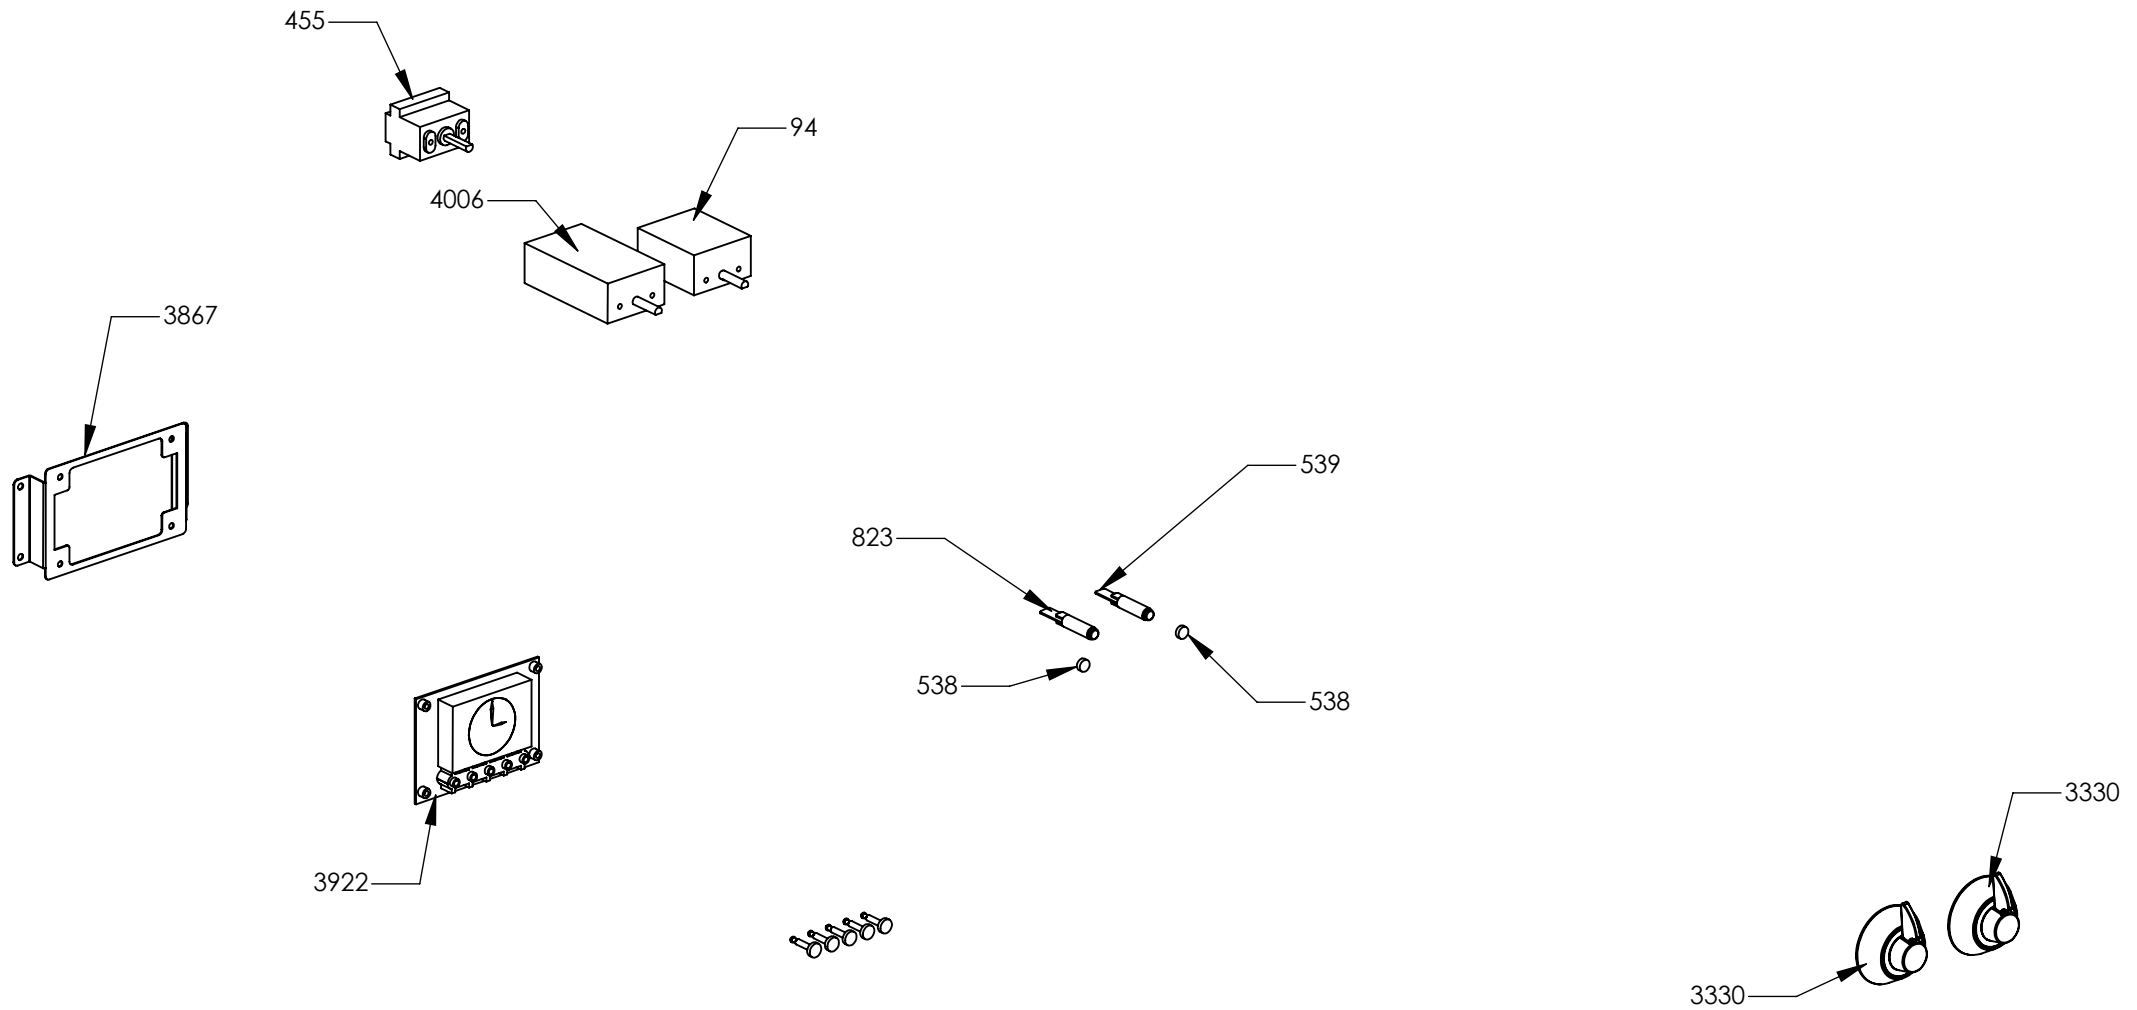

N° Object	Code	Description	Qty
98	481913	Terminal board for oven 32 PA 233	1
1014	ZS2026	Thermostat TY60 N.O. fixing B	1
1439	ZS2663	Tangential oven fan L=180 Plaset (AU)	1
3640	ZS5704	Left guard for oven 060/090	1
3641	ZS5705	Right guard for oven 060/090	1
3642	ZS5706	Upper guard for oven AGF 060	1
3643	ZS5707	Lower guard for oven AGF 060	1
3644	ZS5708	Rear guard for oven AGF 060	1
3646	ZS5710	Air conveyor for oven 060/060 DC	1
3648	ZS5712	Rear support for muffle left/right side oven	2
3755	ZS6050	Control panel Ascot oven 60 S.STEEL	1
3925	ZS6277	Muffle fan guard oven AGF 060 Ascot	1
3935	ZS6313	Lateral handle	4
4027	ZS6323	Bezel for oven temperature	1
4029	ZS6331	Bezel for function oven	1
4031	ZS6335	Programmer control panel AGF Ascot CHROME with serygr.	1
4107	ZS6596	Thermoswitch 16 Ampere	1
4177	ZS6694	Commutator support 1 control	2
4276	ZS6809	Bracket condensate collection 60 complete	1

N° Object	Code	Description	Qty
94	481814	Commutator multif. for 90 built-in oven(no pizza)	1
455	ZS1075	Thermostat for built-in oven	1
538	ZS1204	Led transparent	2
539	ZS1205	Fluorescent green warning light	1
823	ZS1755	Fluorescent orange warning light	1
2067	ZS3785	Knob for timer black	5
3330	ZS5412	Knob Ascot chromed	2
3867	ZS6012	Electrical display support	1
3922	ZS6184	Timer (white led) LCD-ELA 1000	1
4006	ZS6538	Commutator oven fast heat functions	1

N° Object	Code	Description	Qty
2728	GR4342	Assembly glued oven door 60/100 double oven Ascot	1
2937	GR4313	Assembly door 30/60/90 right bar profile 07	1
2938	GR4314	Assembly door 30/60/90 left bar profile 07	1
1334	ZS2308	Inner glass oven door 60	1
1337	ZS2393	In-between glass oven door 60 04	1
1339	ZS2416	Door hinge for multifunction oven 60	2
1280	ZS2419	Spring for door glass assembling 04	6
1383	ZS2550	Glued external oven door 60/100 double oven	1
1968	ZS3586	Handle for oven door 60 Ascot 70/100 chromed	1
2943	ZS4746	Right support for inner glass	1
2944	ZS4747	Left support for inner glass	1