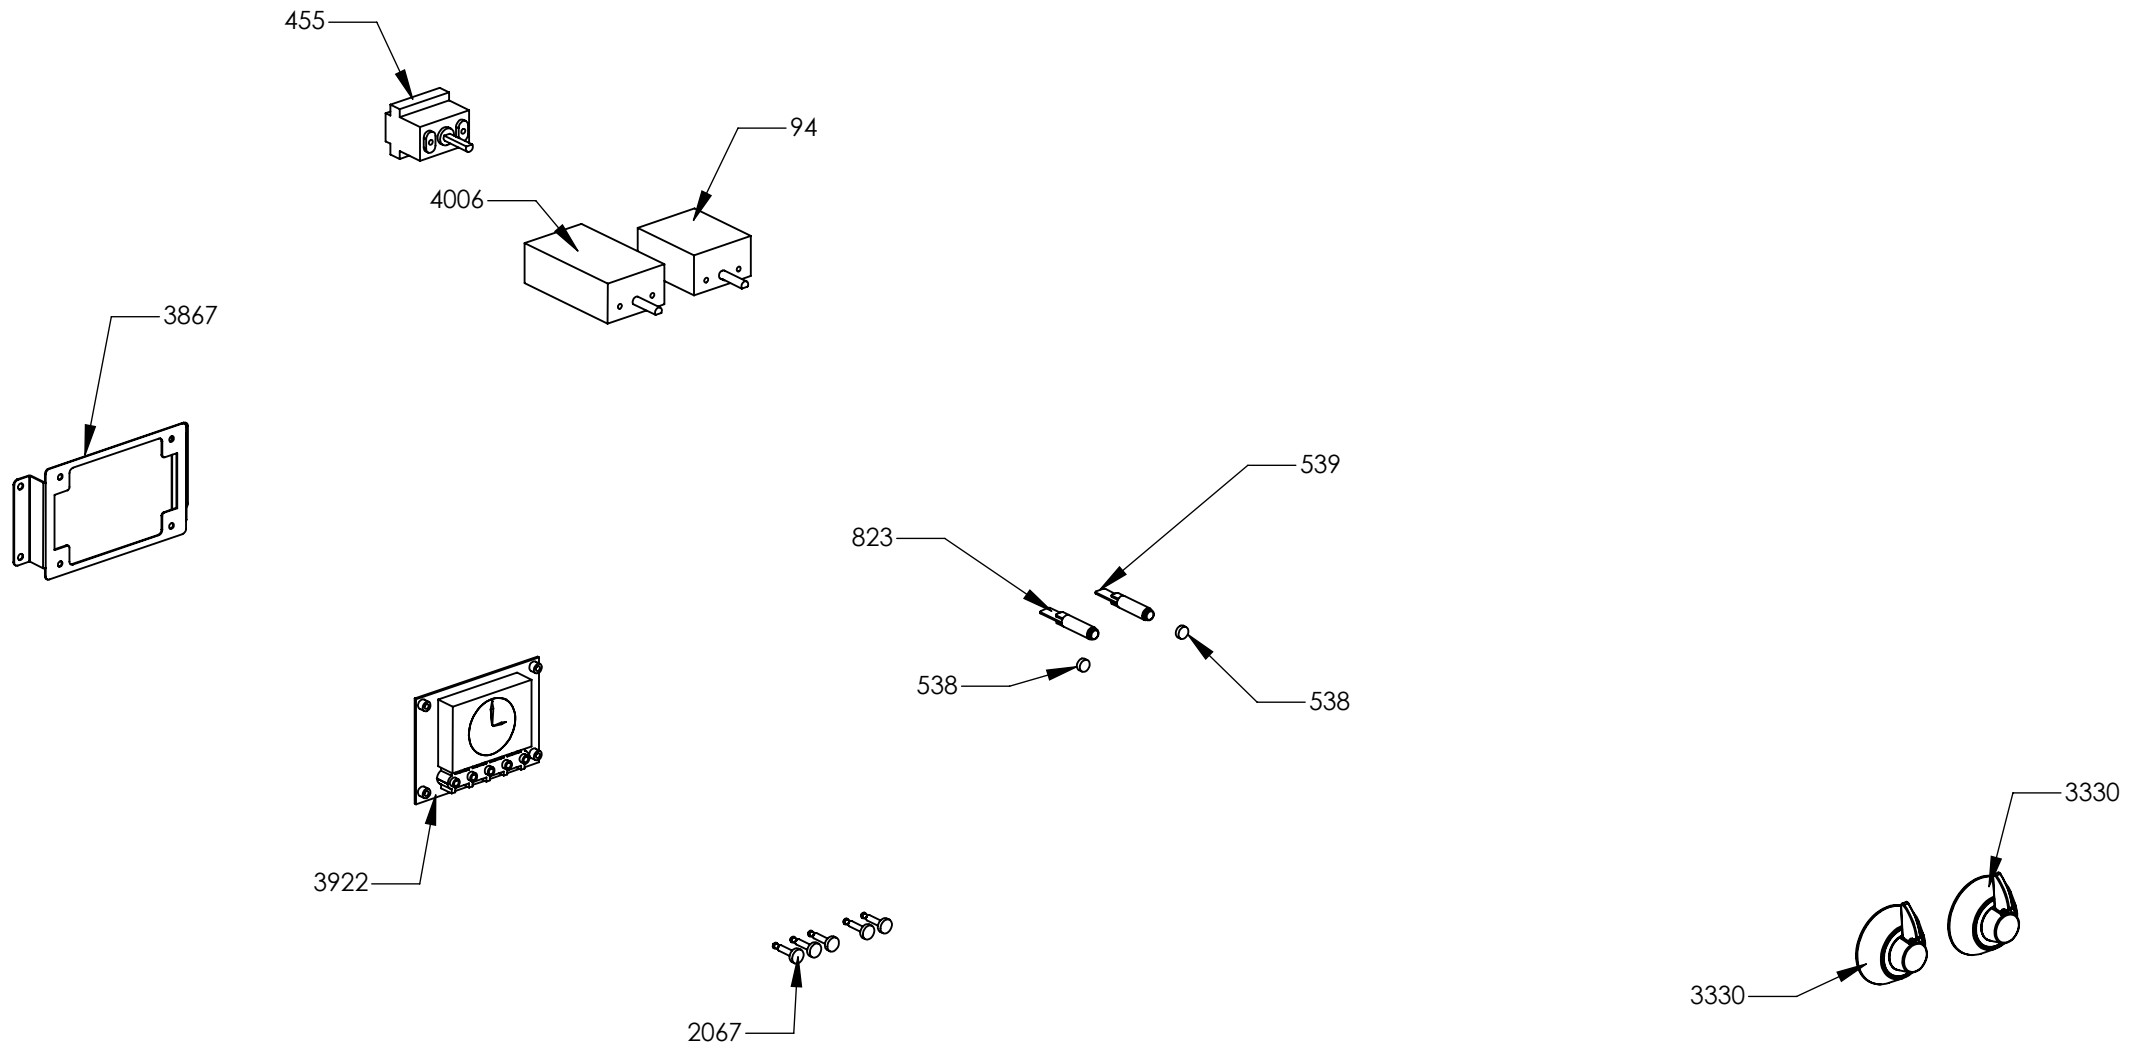

N° Object	Code	Description	Qty
98	481913	Terminal board for oven 32 PA 233	1
1014	ZS2026	Thermostat TY60 N.O. fixing B	1
1439	ZS2663	Tangential oven fan L=180 Plaset (AU)	1
3640	ZS5704	Left guard for oven 060/090	1
3641	ZS5705	Right guard for oven 060/090	1
3659	ZS5723	Lower guard for oven AGF 090	1
3660	ZS5724	Rear guard for oven AGF 090	1
3663	ZS5770	Upper guard for oven AGF 090	1
3665	ZS5772	Front support for muffle left/right side oven 90	2
3666	ZS5773	Rear support for muffle left/right side oven 90	2
3750	ZS6010	Control panel Ascot oven 90 S.STEEL	1
3926	ZS6280	Muffle fan guard oven AGF 090 Ascot	1
3935	ZS6313	Lateral handle	4
3986	ZS6485	Reinforcement for lower guard oven 90	1
4027	ZS6323	Bezel for oven temperature	1
4029	ZS6331	Bezel for function oven	1
4031	ZS6335	Programmer control panel AGF Ascot CHROME with serygr.	1
4070	ZS6481	Air conveyer for oven 090	1
4107	ZS6596	Thermoswitch 16 Ampere	1
4177	ZS6694	Commutator support 1 control	2
4277	ZS6810	Bracket condensate collection 90 complete	1

N° Object	Code	Description	Qty
94	481814	Commutator multif. for 90 built-in oven(no pizza)	1
455	ZS1075	Thermostat for built-in oven	1
538	ZS1204	Led transparent	2
539	ZS1205	Fluorescent green warning light	1
823	ZS1755	Fluorescent orange warning light	1
2067	ZS3785	Knob for timer black	5
3330	ZS5412	Knob Ascot chromed	2
3867	ZS6012	Electrical display support	1
3922	ZS6184	Timer (white led) LCD-ELA 1000	1
4006	ZS6538	Commutator oven fast heat functions	1