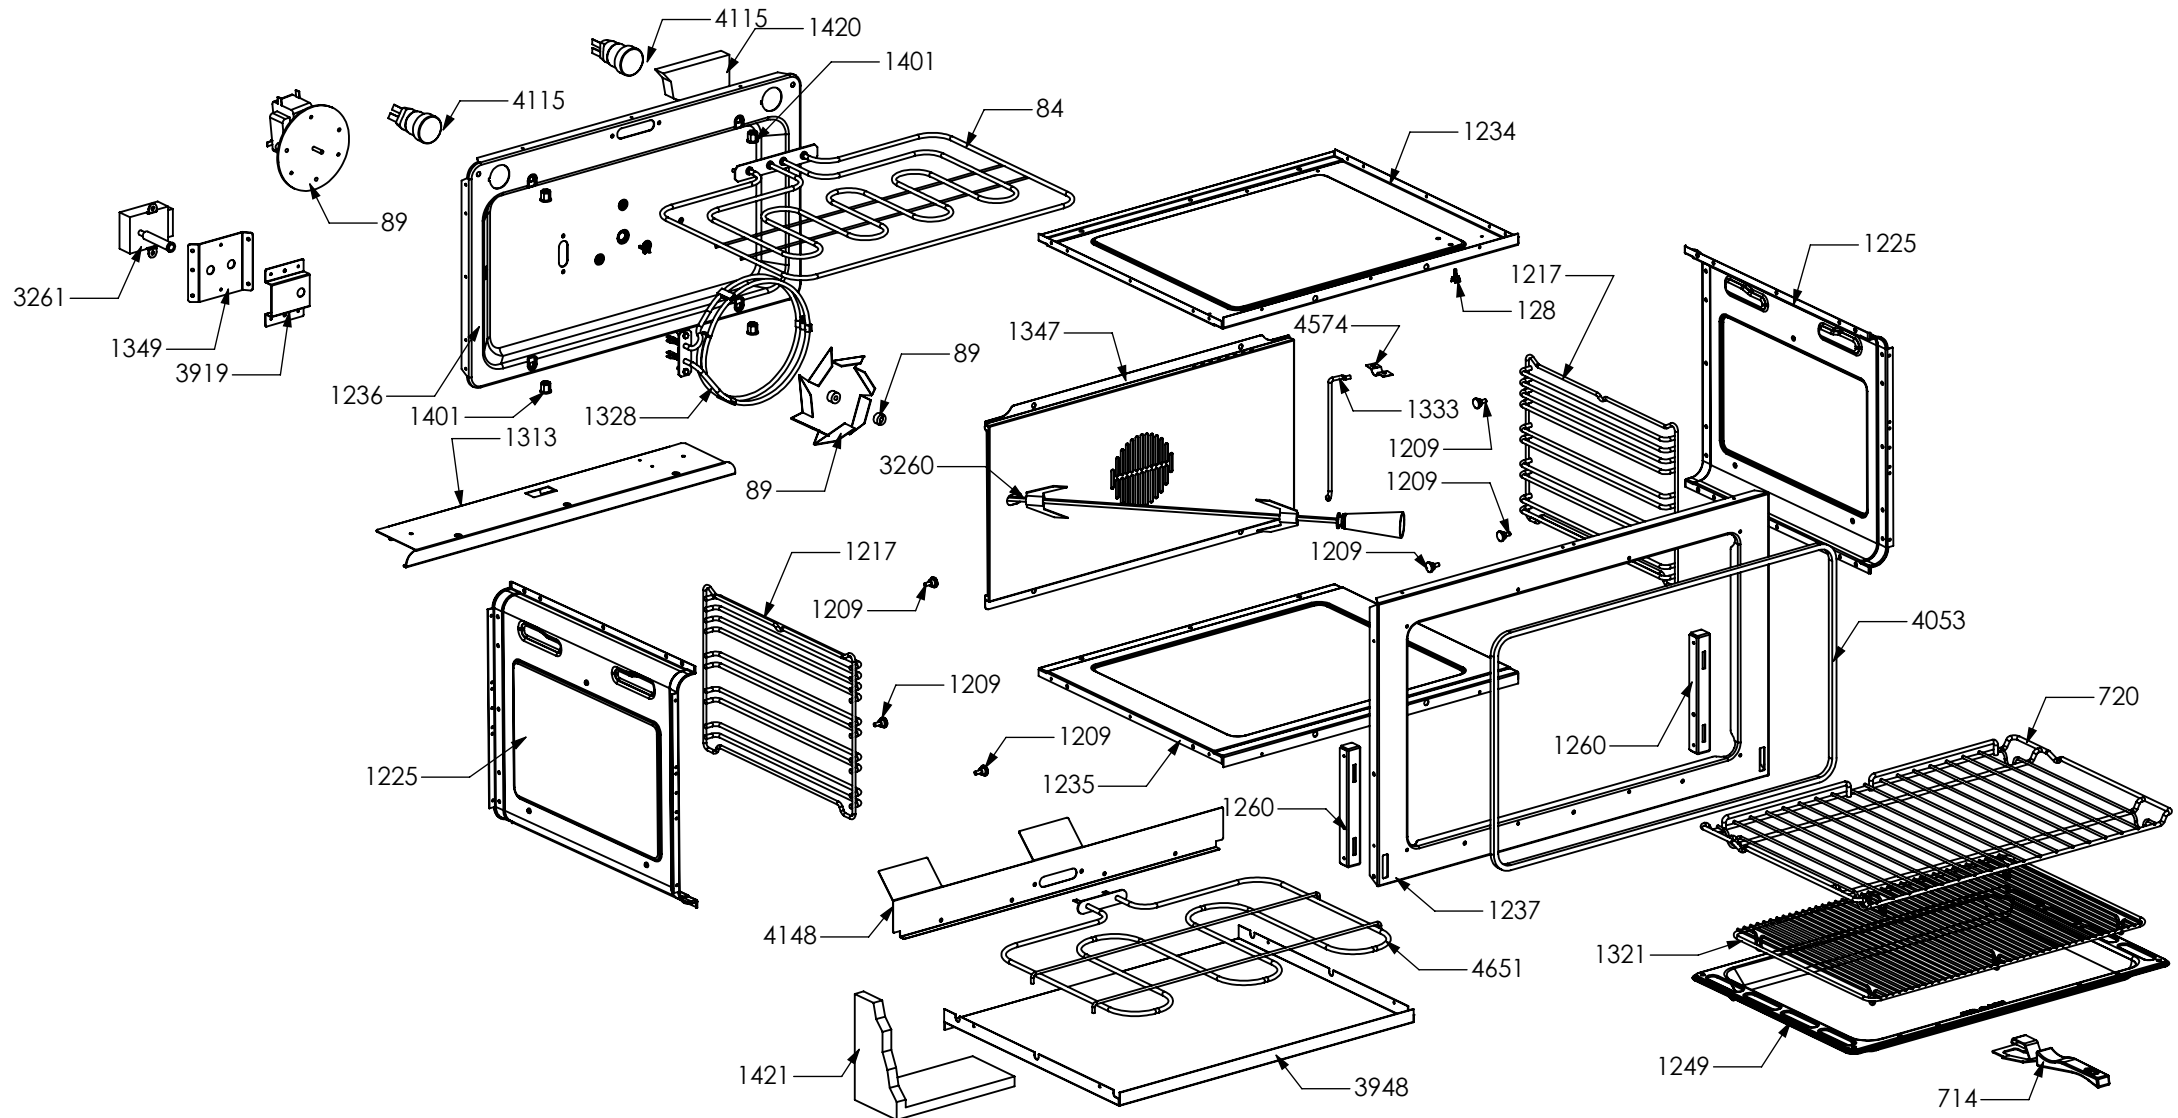

N° Object	Code	Description	Qty
98	481913	Terminal board for oven 32 PA 233	1
1014	ZS2026	Thermostat TY60 N.O. fixing B	1
1439	ZS2663	Tangential oven fan L=180 Plaset (AU)	1
3640	ZS5704	Left guard for oven 060/090	1
3641	ZS5705	Right guard for oven 060/090	1
3659	ZS5723	Lower guard for oven AGF 090	1
3660	ZS5724	Rear guard for oven AGF 090	1
3663	ZS5770	Upper guard for oven AGF 090	1
3665	ZS5772	Front support for muffle left/right side oven 90	2
3666	ZS5773	Rear support for muffle left/right side oven 90	2
3750	ZS6010	Control panel Ascot oven 90 S.STEEL	1
3926	ZS6280	Muffle fan guard oven AGF 090 Ascot	1
3935	ZS6313	Lateral handle	4
3986	ZS6485	Reinforcement for lower guard oven 90	1
4027	ZS6323	Bezel for oven temperature	1
4029	ZS6331	Bezel for function oven	1
4031	ZS6335	Programmer control panel AGF Ascot CHROME with serygr.	1
4070	ZS6481	Air conveyer for oven 090	1
4107	ZS6596	Thermoswitch 16 Ampere	1
4177	ZS6694	Commutator support 1 control	2
4277	ZS6810	Bracket condensate collection 90 complete	1

2734

N° Object	Code	Description	Qty
2734	GR4348	Assembly glued oven door 90 Ascot	1
2937	GR4313	Assembly door 30/60/90 right bar profile 07	1
2938	GR4314	Assembly door 30/60/90 left bar profile 07	1
1221	ZS2307	Inner glass oven door 90	1
1259	ZS2394	In-between glass oven door 90 04	1
1279	ZS2417	Door hinge for oven 90	2
1280	ZS2419	Spring for door glass assembling 04	4
1384	ZS2552	Glued external oven door 90	1
1575	ZS2931	Spacer between glasses	4
1969	ZS3587	Handle for oven door 90 Ascot 90/120 chromed	1
2943	ZS4746	Right support for inner glass	1
2944	ZS4747	Left support for inner glass	1