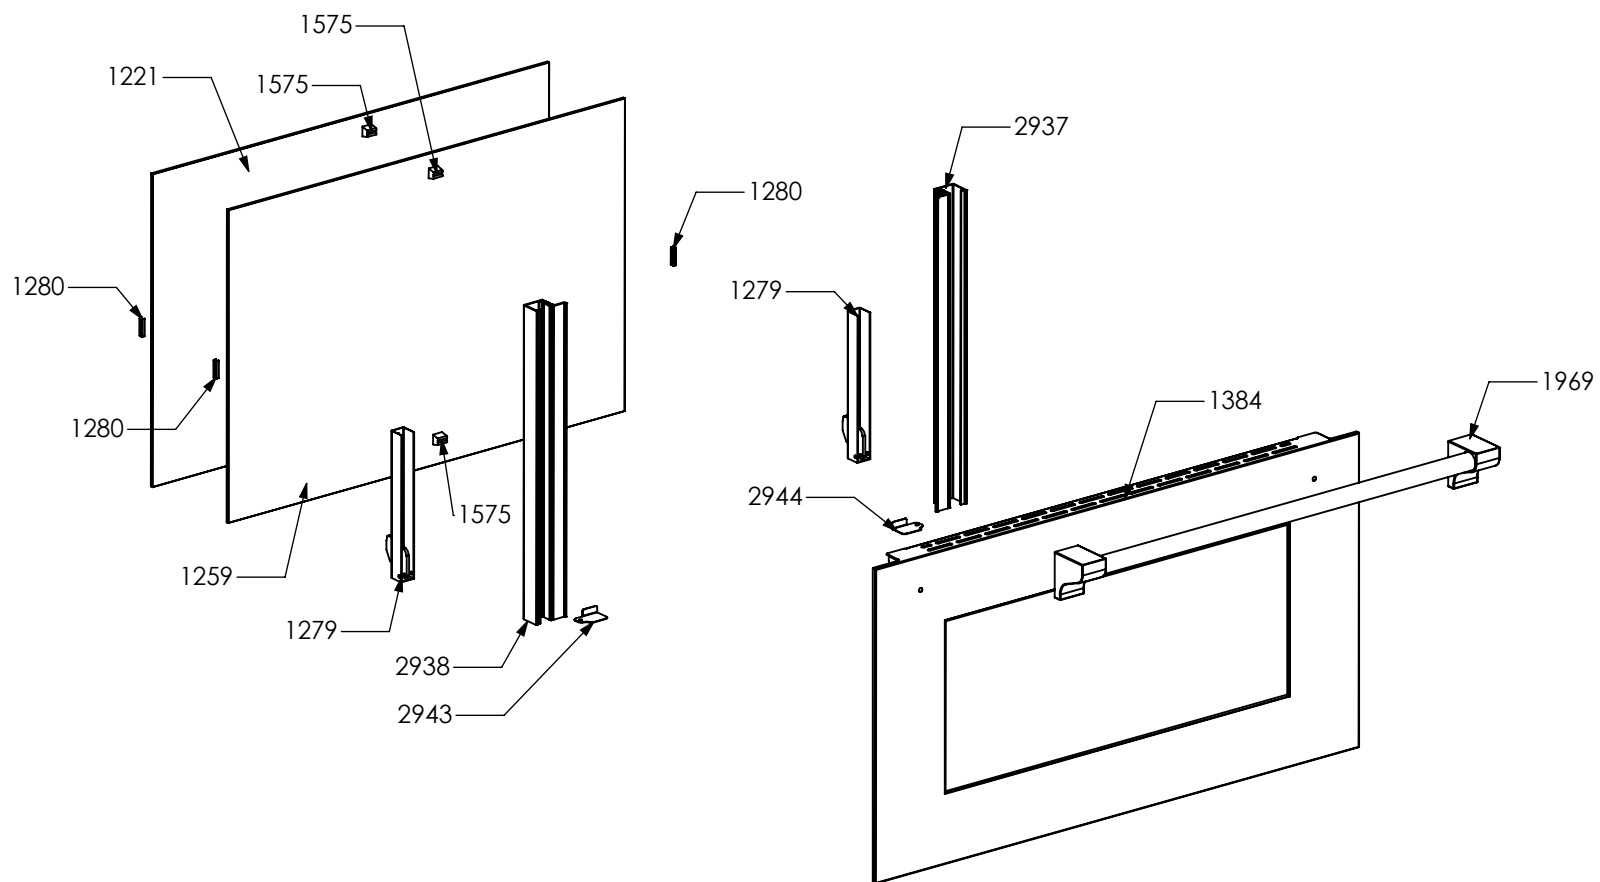

N° Object	Code	Description	Qty
98	481913	Terminal board for oven 32 PA 233	1
1014	ZS2026	Thermostat TY60 N.O. fixing B	1
1439	ZS2663	Tangential oven fan L=180 Plaset (AU)	1
3640	ZS5704	Left guard for oven 060/090	1
3641	ZS5705	Right guard for oven 060/090	1
3659	ZS5723	Lower guard for oven AGF 090	1
3660	ZS5724	Rear guard for oven AGF 090	1
3663	ZS5770	Upper guard for oven AGF 090	1
3665	ZS5772	Front support for muffle left/right side oven 90	2
3666	ZS5773	Rear support for muffle left/right side oven 90	2
3750	ZS6010	Control panel Ascot oven 90 S.STEEL	1
3926	ZS6280	Muffle fan guard oven AGF 090 Ascot	1
3935	ZS6313	Lateral handle	4
3986	ZS6485	Reinforcement for lower guard oven 90	1
4027	ZS6323	Bezel for oven temperature	1
4029	ZS6331	Bezel for function oven	1
4031	ZS6335	Programmer control panel AGF Ascot CHROME with serygr.	1
4070	ZS6481	Air conveyer for oven 090	1
4107	ZS6596	Thermoswitch 16 Ampere	1
4177	ZS6694	Commutator support 1 control	2
4277	ZS6810	Bracket condensate collection 90 complete	1

2734

N° Object	Code	Description	Qty
2734	GR4348	Assembly glued oven door 90 Ascot	1
2937	GR4313	Assembly door 30/60/90 right bar profile 07	1
2938	GR4314	Assembly door 30/60/90 left bar profile 07	1
1221	ZS2307	Inner glass oven door 90	1
1259	ZS2394	In-between glass oven door 90 04	1
1279	ZS2417	Door hinge for oven 90	2
1280	ZS2419	Spring for door glass assembling 04	4
1384	ZS2552	Glued external oven door 90	1
1575	ZS2931	Spacer between glasses	4
1969	ZS3587	Handle for oven door 90 Ascot 90/120 chromed	1
2943	ZS4746	Right support for inner glass	1
2944	ZS4747	Left support for inner glass	1