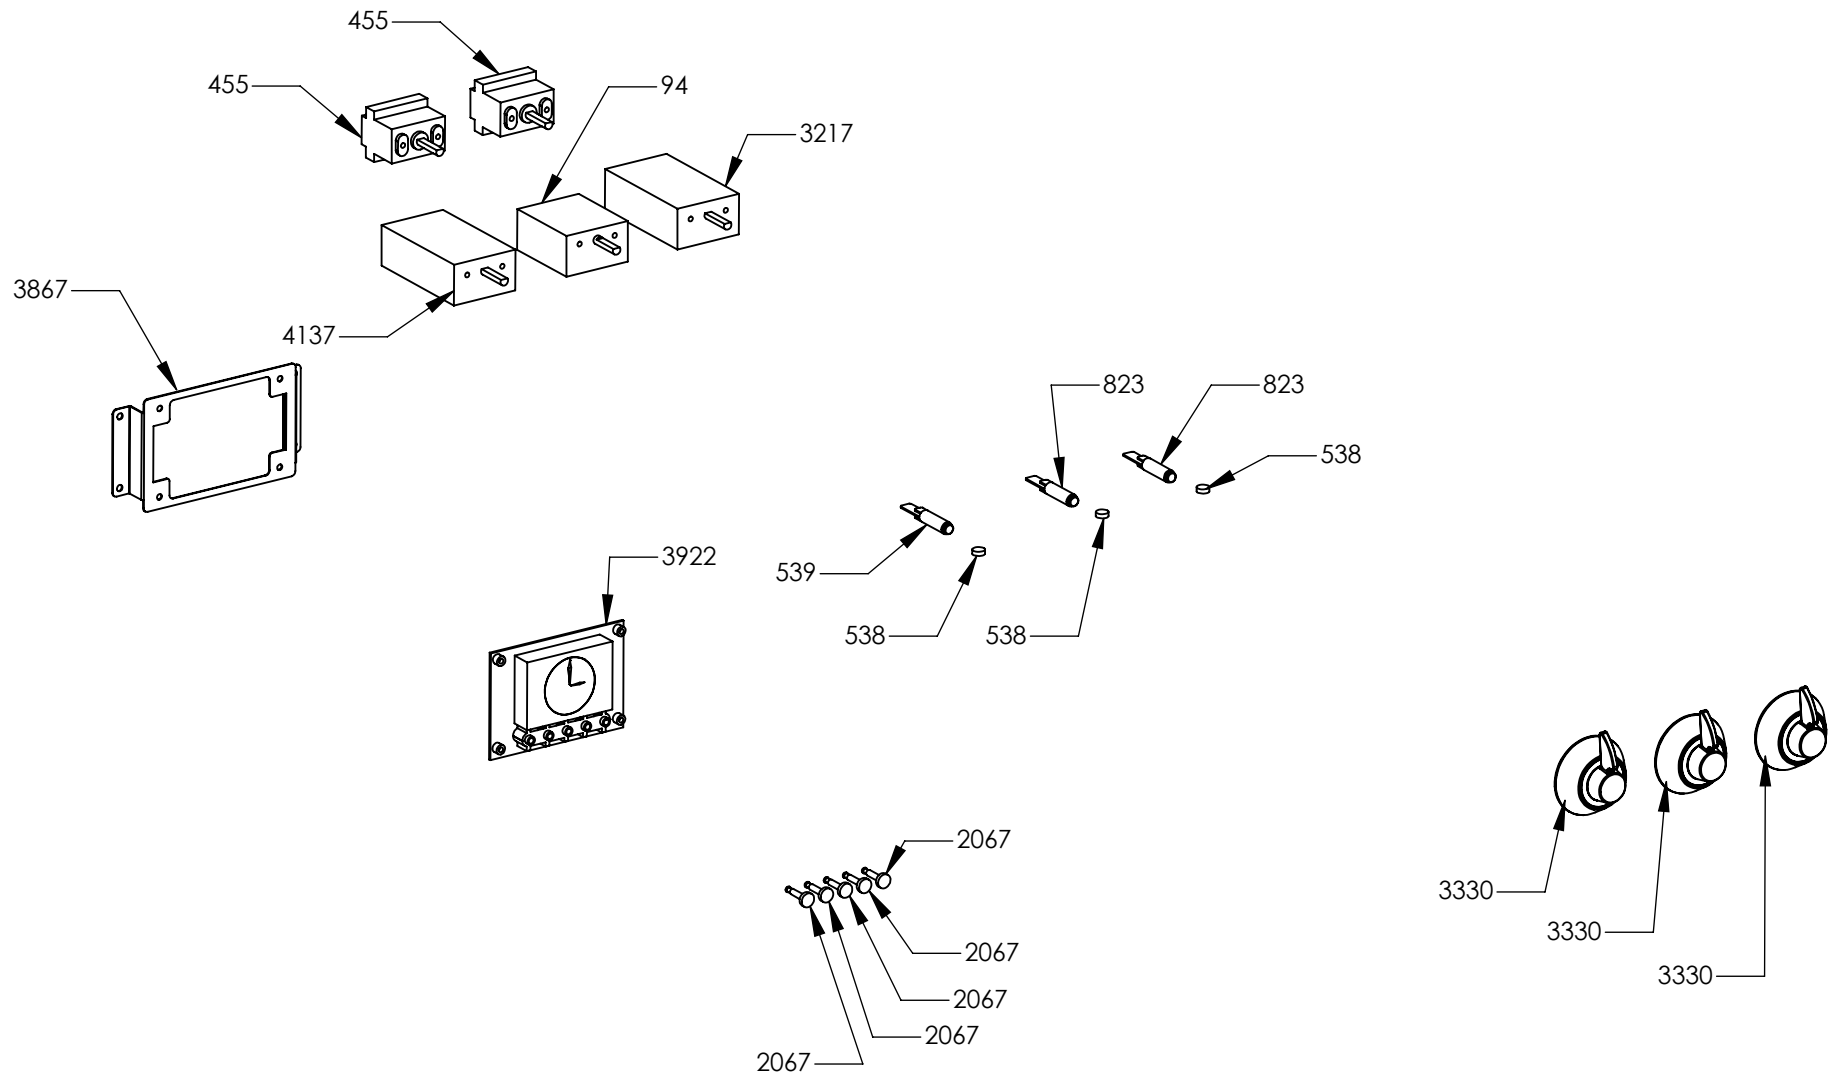

N° Object	Code	Description	Qty
98	481913	Terminal board for oven 32 PA 233	1
1014	ZS2026	Thermostat TY60 N.O. fixing B	1
1439	ZS2663	Tangential oven fan L=180 Plaset (AU)	1
3642	ZS5706	Upper guard for oven AGF 060	1
3643	ZS5707	Lower guard for oven AGF 060	1
3645	ZS5709	Muffle fan guard oven AGF 060 DC Ascot / Genesi	1
3646	ZS5710	Air conveyor for oven 060/060 DC	1
3650	ZS5714	Left guard for oven 060 DC	1
3651	ZS5715	Right guard for oven 060 DC	1
3652	ZS5716	Rear guard for oven AGF 060 DC	1
3654	ZS5718	Rear support for muffle left/right side oven	2
3655	ZS5719	Reinforcement for lower guard oven 60	2
3751	ZS6011	Control panel Ascot double oven 60 S.STEEL	1
3869	ZS6062	Lower guard for oven AGF 060 DC	1
3928	ZS6282	Bracket condensate collection 60 DC	1
3935	ZS6313	Lateral handle	4
4027	ZS6323	Bezel for oven temperature	1
4030	ZS6333	Bezel for function oven	1
4031	ZS6335	Programmer control panel AGF Ascot CHROME with serygr.	1
4107	ZS6596	Thermoswitch 16 Ampere	2
4177	ZS6694	Commutator support 1 control	3
4312	ZS6322	Bezel for function oven	1