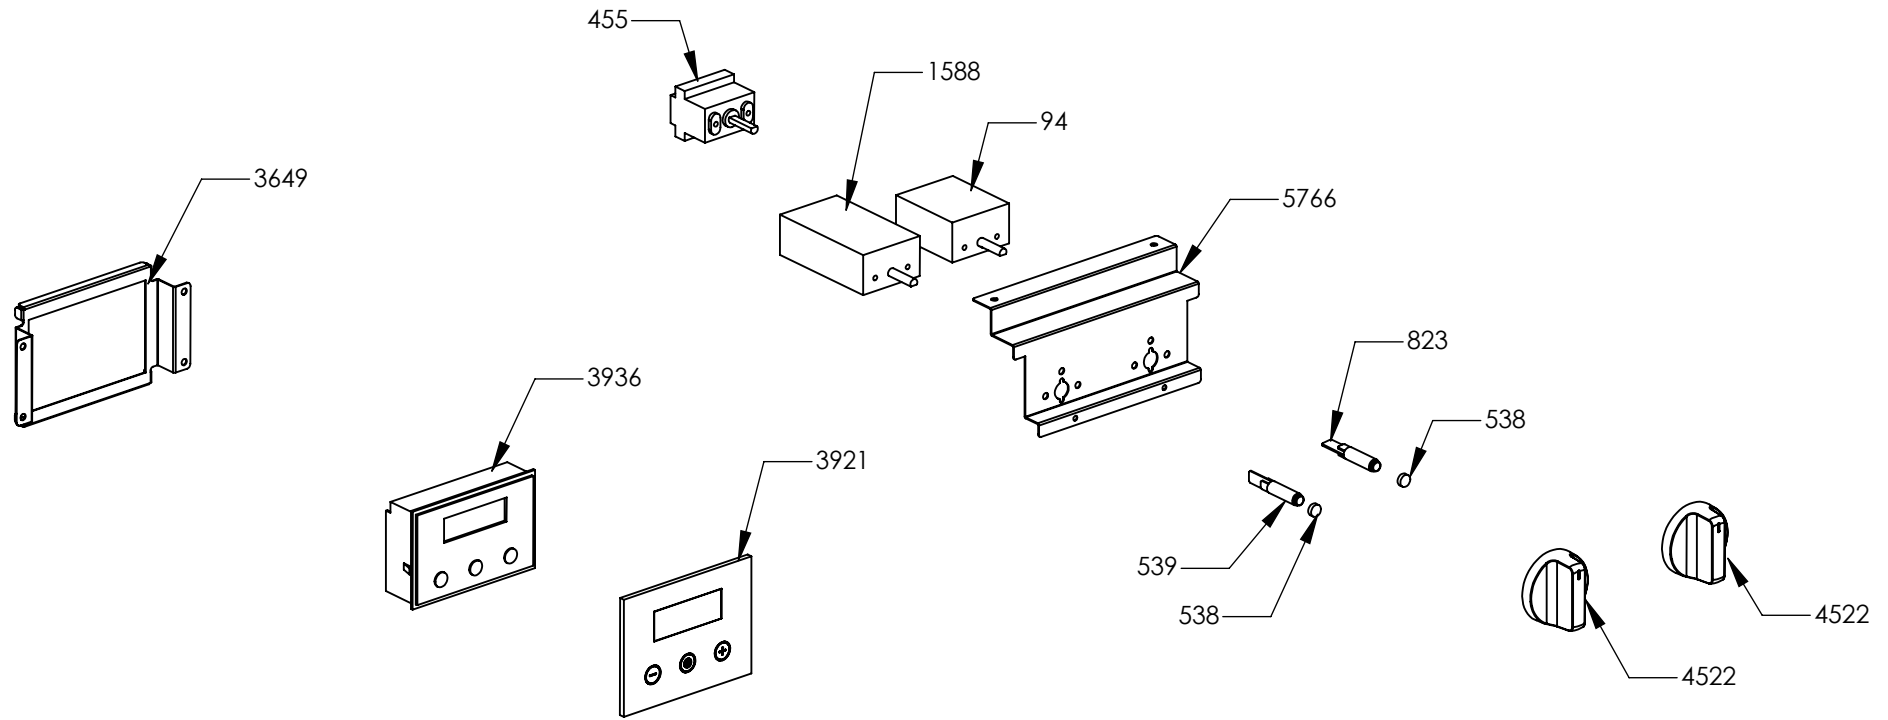

N° Object	Code	Description	Qty
129	601154	Timer	1
1014	ZS2026	Thermostat TY60 N.O. fixing B	1
1957	ZS3495	Washer 4.3 x 10 x 3	4
1996	ZS3171	Blocking plate hob-side Party	2
3717	ZS6026	Switch for induction encoder	5
4210	ZS5377	Energy regulator for induction 230 V EGO EU	5
4211	ZS5378	Induction 5 element EGO	1
4266	ZS6787	Encoders control board	1
4522	ZS7089	Knob gas burners ATG	6
4668	GR7269	Assembly cooktop cooker 90 induction Prt/Drb	1
4320	ZS6725	Glass for 90 induction hob or cooker	1
4714	ZS6821	Support for electronic control induction element	1
4731	ZS7270	Rear support for induction 5 elements 90 cm	1
4751	ZS7386	Front support for induction 5 elements 90 cm	1
5009	GR8841	Assembly control panel front 6 zone electric oven ENF 90 S.Steel serygr.	1
5801	ZS8317	Display support	1
5753	ZP0068	Thickness for profile	2
5765	ZP0085	Commutator support 3 positions	2
5783	ZS6817	Feet for electronic components EGO	3
5784	ZS6904	Cover for induction terminal board	1
5785	ZS6905	Bridge for induction terminal board	1
5849	ZS8914	Frontal bar profile cooker 90	1

N° Object	Code	Description	Qty
131	BS0296	Adhesive tape 4959	600
132	ZS5148	Adhesive tape 16,5 m x 19h (3M)	40
725	601108	Anti-overturning device	0,3
1210	ZS5149	Adhesive tape 33 mt x 17h mm x th 0,6 mm (3M 4930)	200
1329	ZS5150	Adhesive tape 33 mt x 25h mm x Th 1.55 mm (3M)	10000
1586	ZS2770	Additional wiring generic L=60 cm Fem Fem	2
4760	ZS7453	Wiring diagram for cooker P9F-6I	1
5793	ZS7811	Instruction booklet cooker Party MULTILANGUAGE	1