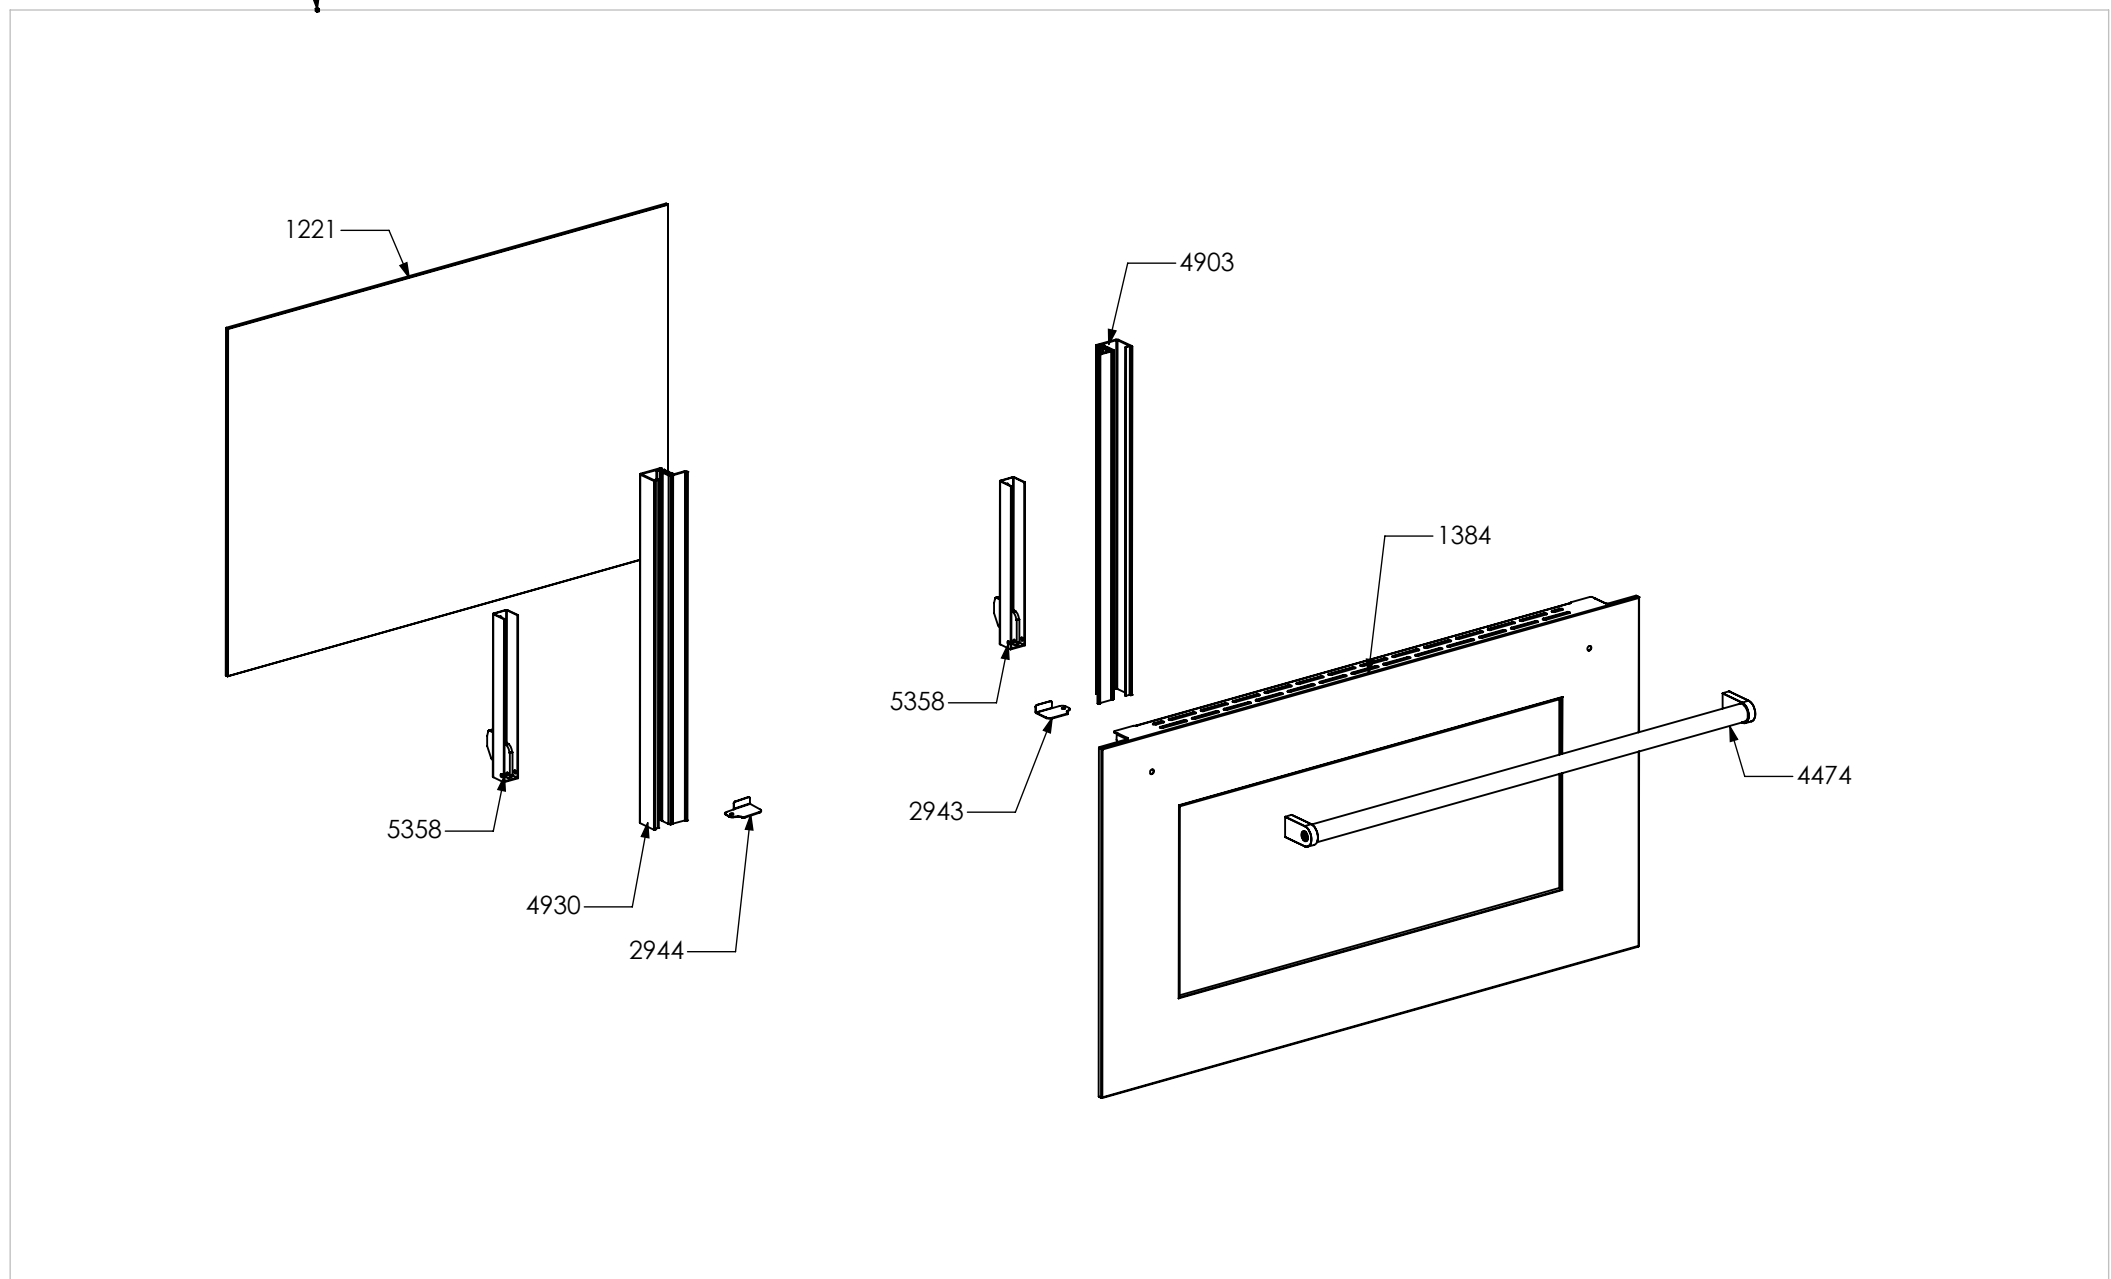

4930

2944

N° Object	Code	Description	Qty
4389	GR7026	Assembly glued oven door 90	1
4903	GR7666	Assembly door 30/60/90 right bar profile 15	1
4930	GR8097	Assembly door 30/60/90 left bar profile 15	1
1221	ZS2307	Inner glass oven door 90	1
1384	ZS2552	Glued external oven door 90	1
2943	ZS4746	Right support for inner glass	1
2944	ZS4747	Left support for inner glass	1
4474	ZS6996	Door oven handle for oven 90 PLG	1
5358	ZS8596	Door hinge for oven 90	2

N° Object	Code	Description	Qty
131	BS0296	Adhesive tape 4959	600
132	ZS5148	Adhesive tape 16,5 m x 19h (3M)	40
725	601108	Anti-overturning device	0,3
1210	ZS5149	Adhesive tape 33 mt x 17h mm x th 0,6 mm (3M 4930)	200
1329	ZS5150	Adhesive tape 33 mt x 25h mm x Th 1.55 mm (3M)	10000
1586	ZS2770	Additional wiring generic L=60 cm Fem Fem	2
4760	ZS7453	Wiring diagram for cooker P9F-6I	1
5793	ZS7811	Instruction booklet cooker Party MULTILANGUAGE	1