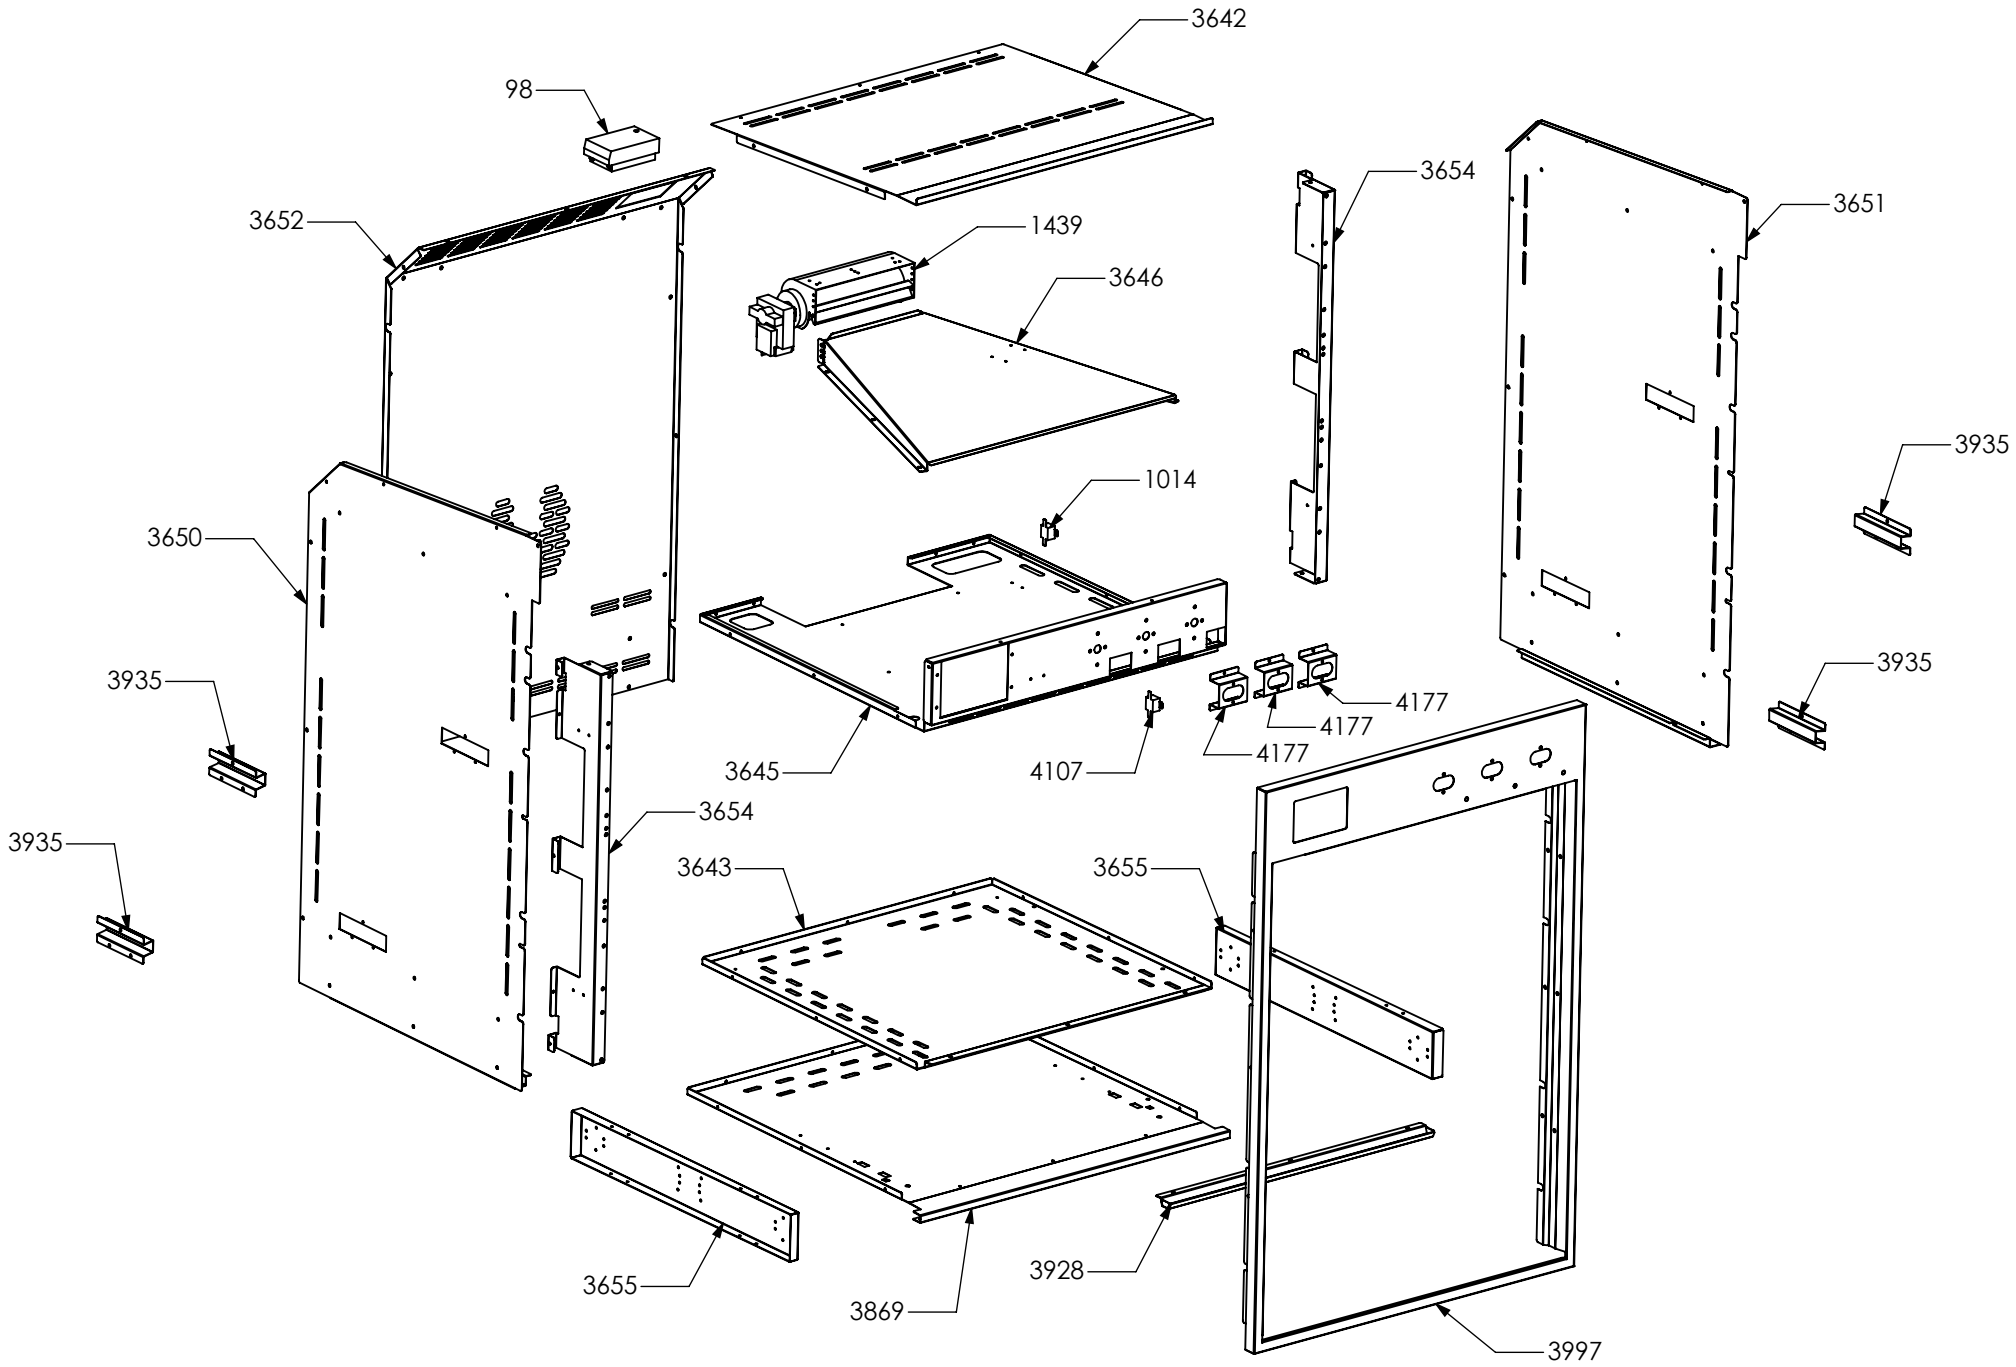

# Nuovi componenti Serie Q | New components Q Series

N° Object	Code	Description	Qty
98	481913	Terminal board for oven 32 PA 233	1
1014	ZS2026	Thermostat TY60 N.O. fixing B	1
1439	ZS2663	Tangential oven fan L=180 Plaset (AU)	1
3642	ZS5706	Upper guard for oven AGF 060	1
3643	ZS5707	Lower guard for oven AGF 060	1
3645	ZS5709	Muffle fan guard oven AGF 060 DC Ascot / Genesi	1
3646	ZS5710	Air conveyor for oven 060/060 DC	1
3650	ZS5714	Left guard for oven 060 DC	1
3651	ZS5715	Right guard for oven 060 DC	1
3652	ZS5716	Rear guard for oven AGF 060 DC	1
3654	ZS5718	Rear support for muffle left/right side oven	2
3655	ZS5719	Reinforcement for lower guard oven 60	2
3869	ZS6062	Lower guard for oven AGF 060 DC	1
3928	ZS6282	Bracket condensate collection 60 DC	1
3935	ZS6313	Lateral handle	4
3997	ZS6527	Control panel Genesi double oven 60 S.STEEL	1
4107	ZS6596	Thermoswitch 16 Ampere	2
4177	ZS6694	Commutator support 1 control	3