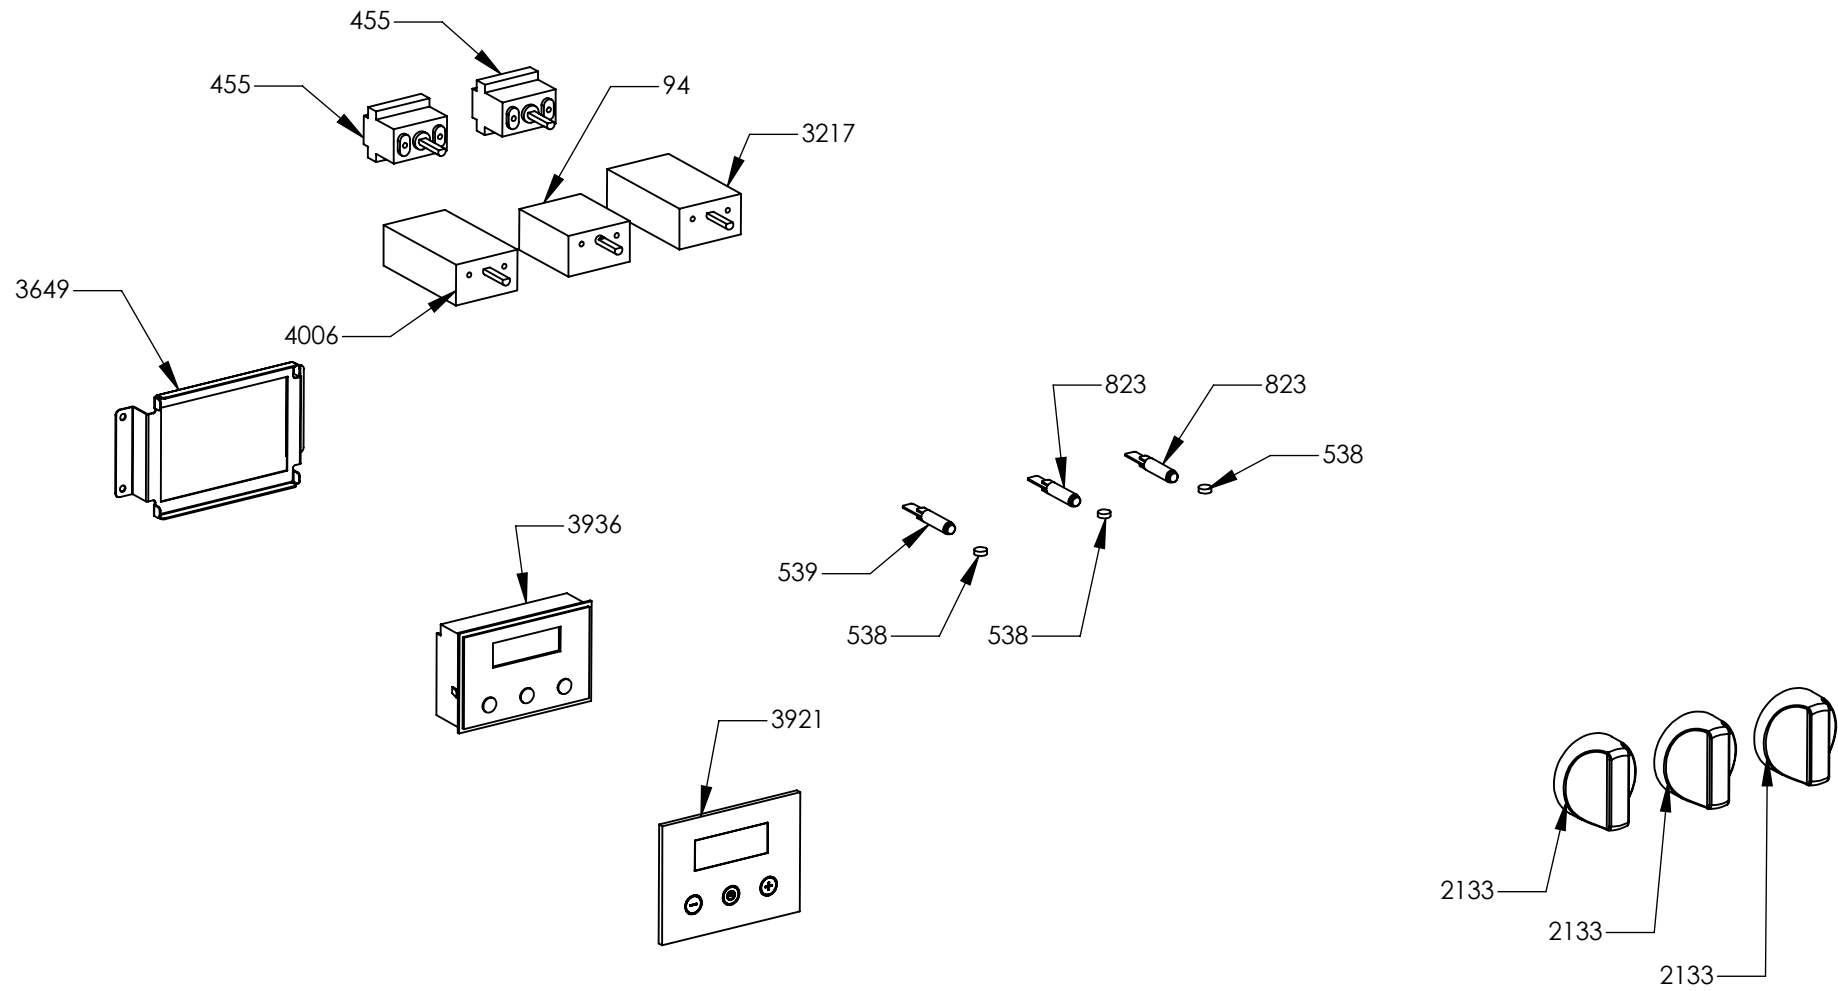

# Nuovi componenti Serie Q | New components Q Series

N° Object	Code	Description	Qty
98	481913	Terminal board for oven 32 PA 233	1
1014	ZS2026	Thermostat TY60 N.O. fixing B	1
1439	ZS2663	Tangential oven fan L=180 Plaset (AU)	1
3642	ZS5706	Upper guard for oven AGF 060	1
3643	ZS5707	Lower guard for oven AGF 060	1
3645	ZS5709	Muffle fan guard oven AGF 060 DC Ascot / Genesi	1
3646	ZS5710	Air conveyor for oven 060/060 DC	1
3650	ZS5714	Left guard for oven 060 DC	1
3651	ZS5715	Right guard for oven 060 DC	1
3652	ZS5716	Rear guard for oven AGF 060 DC	1
3654	ZS5718	Rear support for muffle left/right side oven	2
3655	ZS5719	Reinforcement for lower guard oven 60	2
3869	ZS6062	Lower guard for oven AGF 060 DC	1
3928	ZS6282	Bracket condensate collection 60 DC	1
3935	ZS6313	Lateral handle	4
3997	ZS6527	Control panel Genesi double oven 60 S.STEEL	1
4107	ZS6596	Thermoswitch 16 Ampere	2
4177	ZS6694	Commutator support 1 control	3