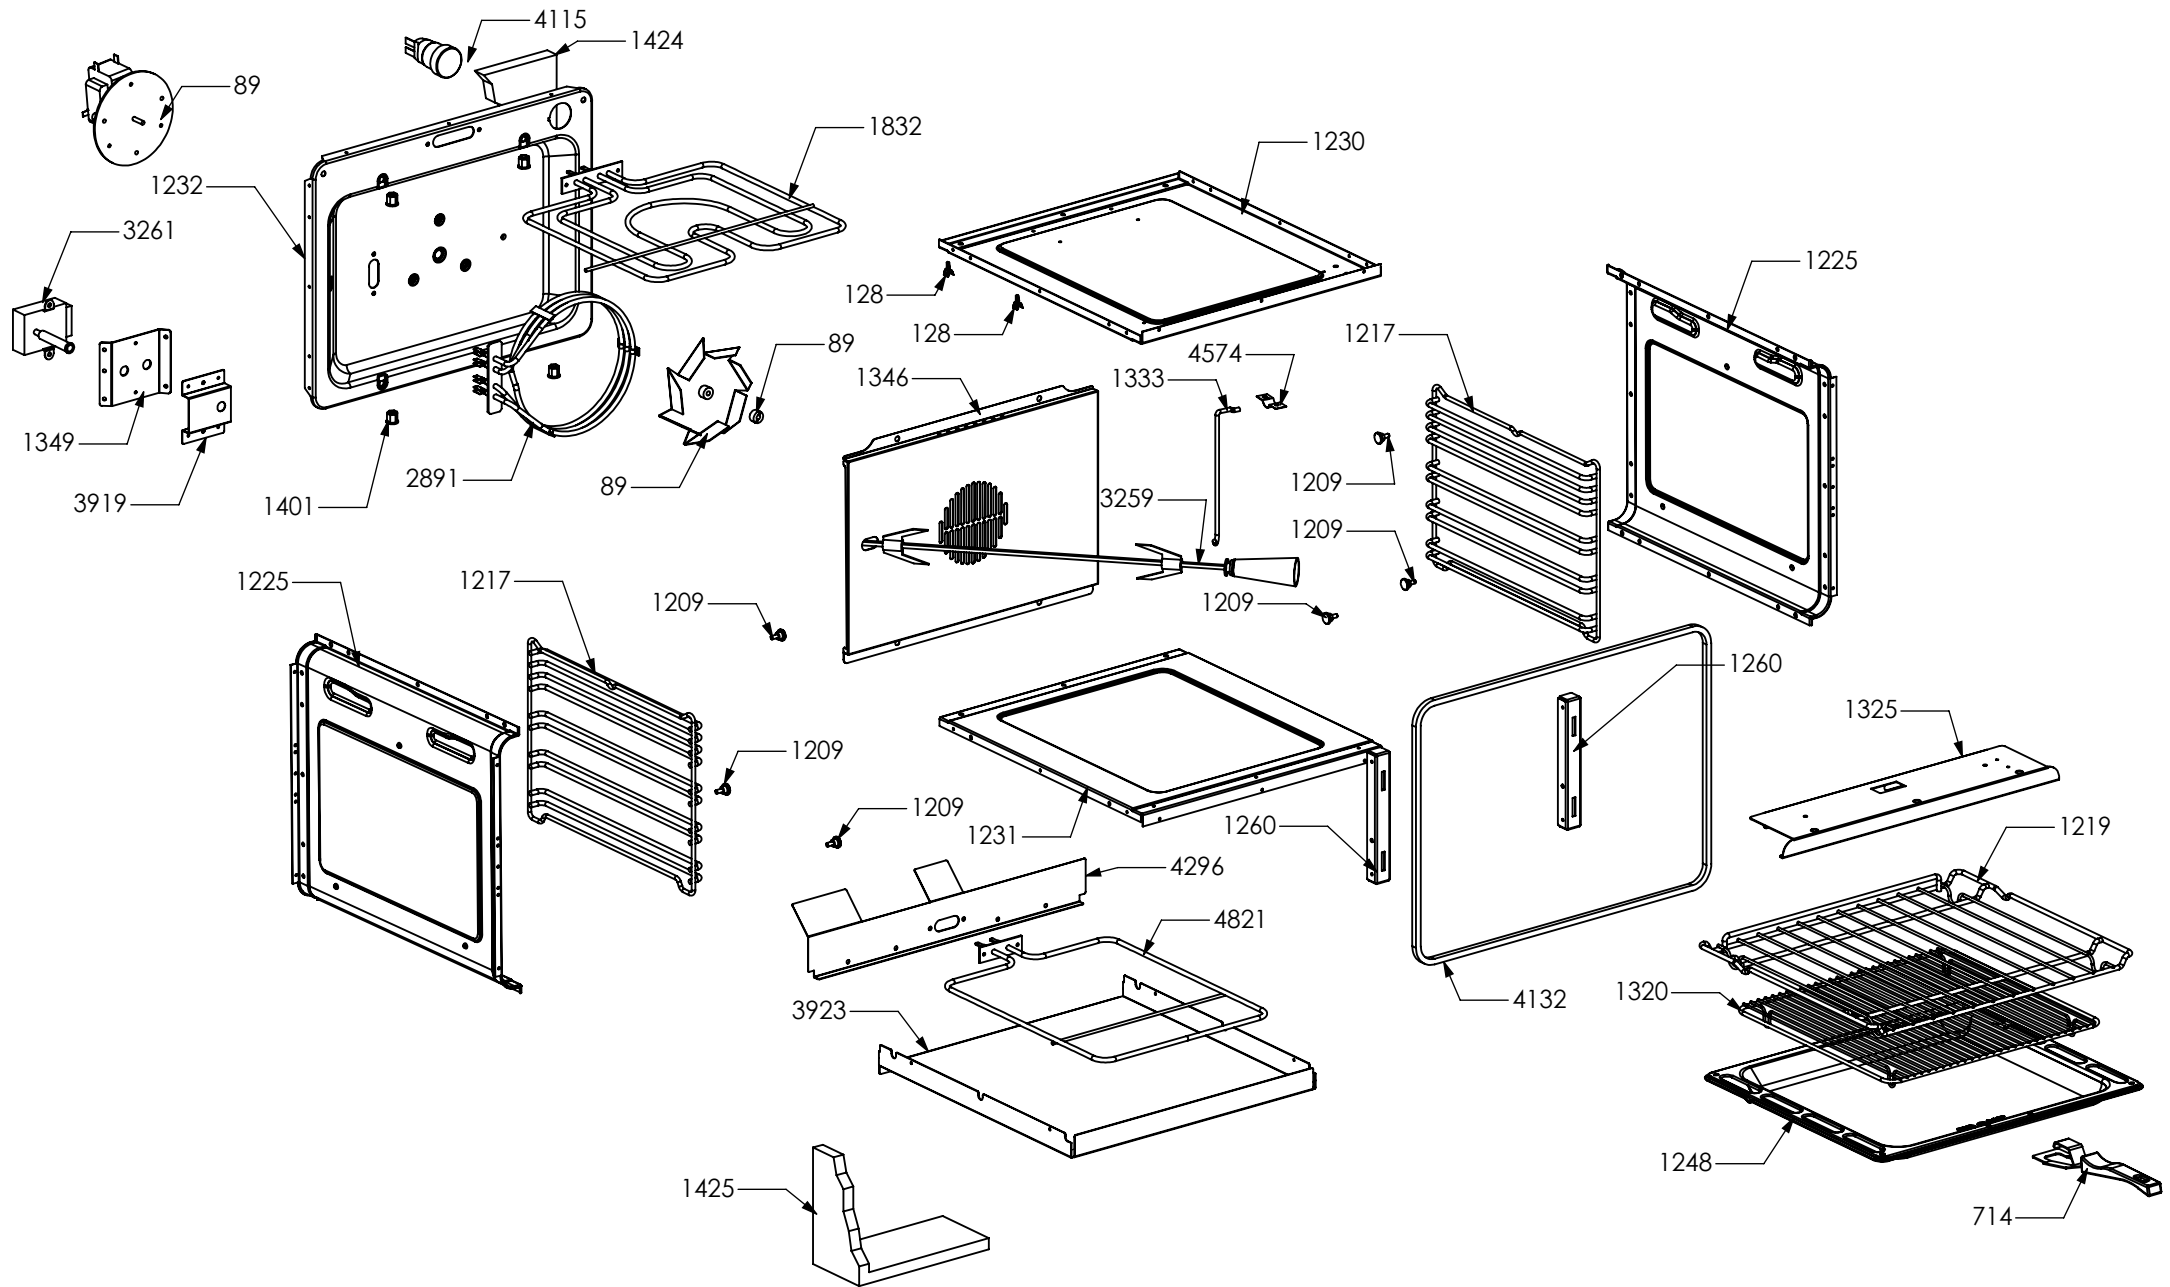

2944

2942

2943

N° Object	Code	Description	Qty
3896	GR6415	Assembly glued oven door 60 G/100 triple oven S.Steel	1
2941	GR4317	Assembly door 60 right bar profile 07	1
2942	GR4318	Assembly door 60 left bar profile 07	1
1048	ZS2130	Door oven handle for oven 60 chromed SLT cooker 100	1
1222	ZS2309	Inner glass oven door 60 G	1
1257	ZS2391	In-between glass oven door 60 G 04	1
1277	ZS2414	Door hinge for oven 60 G	2
1280	ZS2419	Spring for door glass assembling 04	6
2943	ZS4746	Right support for inner glass	1
2944	ZS4747	Left support for inner glass	1
3051	ZS5115	Glued external oven door 60 G/100 triple oven	1