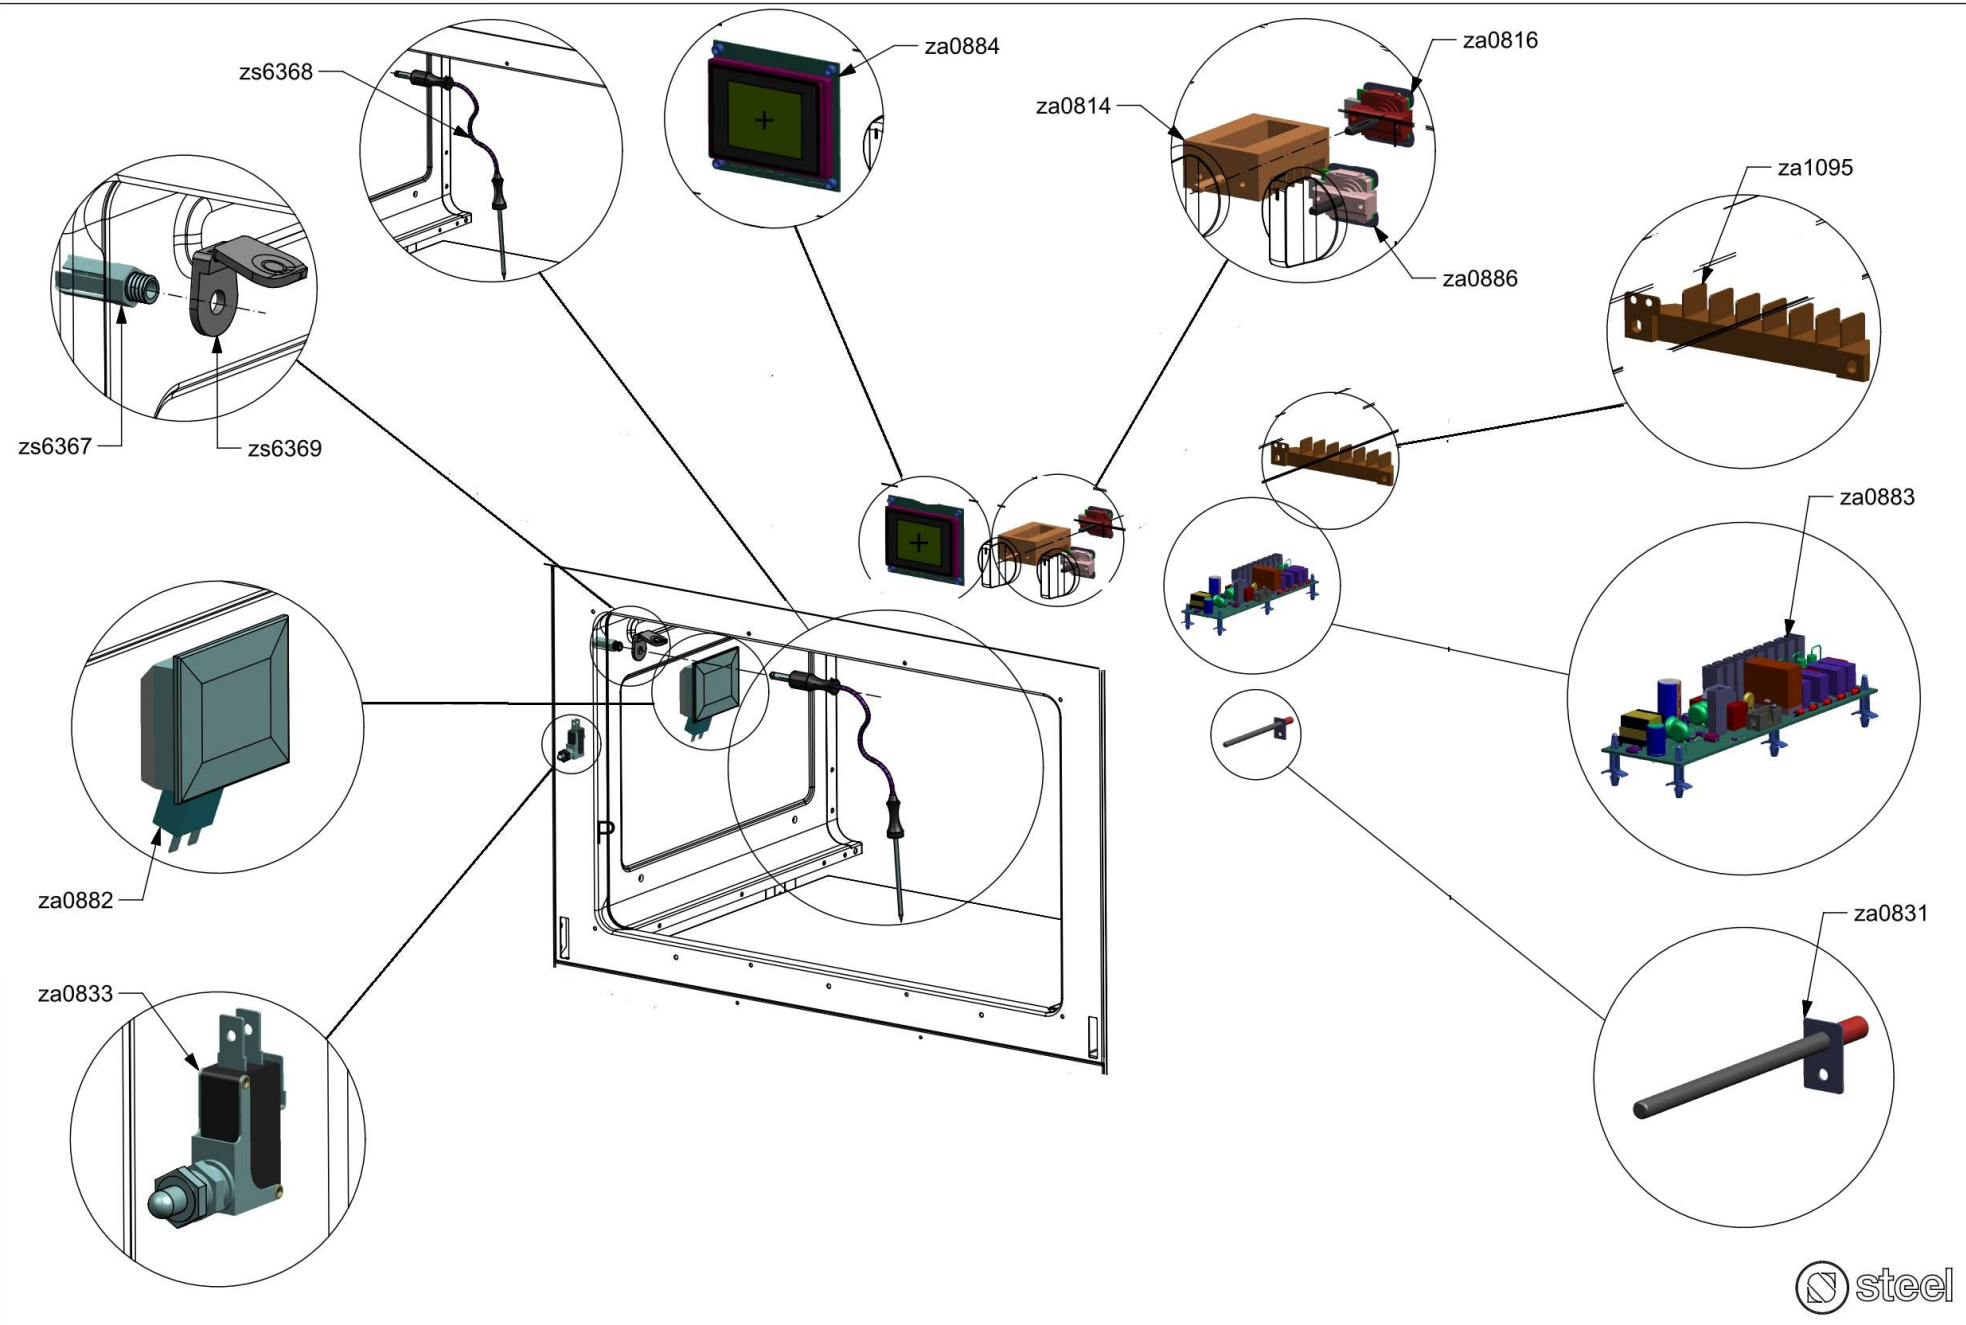

# Nuovi componenti Serie Q | New components Q Series

N° Object	Code	Description	Qty
98	481913	Terminal board for oven 32 PA 233	1
1014	ZS2026	Thermostat TY60 N.O. fixing B	1
1439	ZS2663	Tangential oven fan L=180 Plaset (AU)	1
3642	ZS5706	Upper guard for oven AGF 060	1
3643	ZS5707	Lower guard for oven AGF 060	1
3645	ZS5709	Muffle fan guard oven AGF 060 DC Ascot / Genesi	1
3646	ZS5710	Air conveyor for oven 060/060 DC	1
3650	ZS5714	Left guard for oven 060 DC	1
3651	ZS5715	Right guard for oven 060 DC	1
3652	ZS5716	Rear guard for oven AGF 060 DC	1
3654	ZS5718	Rear support for muffle left/right side oven	2
3655	ZS5719	Reinforcement for lower guard oven 60	2
3869	ZS6062	Lower guard for oven AGF 060 DC	1
3928	ZS6282	Bracket condensate collection 60 DC	1
3935	ZS6313	Lateral handle	4
3997	ZS6527	Control panel Genesi double oven 60 S.STEEL	1
4107	ZS6596	Thermoswitch 16 Ampere	2
4177	ZS6694	Commutator support 1 control	3

N° Object	Code	Description	Qty
94	481814	Commutator multif. for 90 built-in oven(no pizza)	1
455	ZS1075	Thermostat for built-in oven	2
538	ZS1204	Led transparent	3
539	ZS1205	Fluorescent green warning light	1
823	ZS1755	Fluorescent orange warning light	2
2133	ZS3047	Knob for cooker Sintesi SLT	3
3217	ZS4568	Commutator oven functions 30 EGO	1
3649	ZS5713	Electrical display support	1
3921	ZS6051	Glass lcd 3 holes	1
3936	ZS6334	Timer (blue led) 3 TT SIEBE Touch meat probe	1
4006	ZS6538	Commutator oven fast heat functions	1