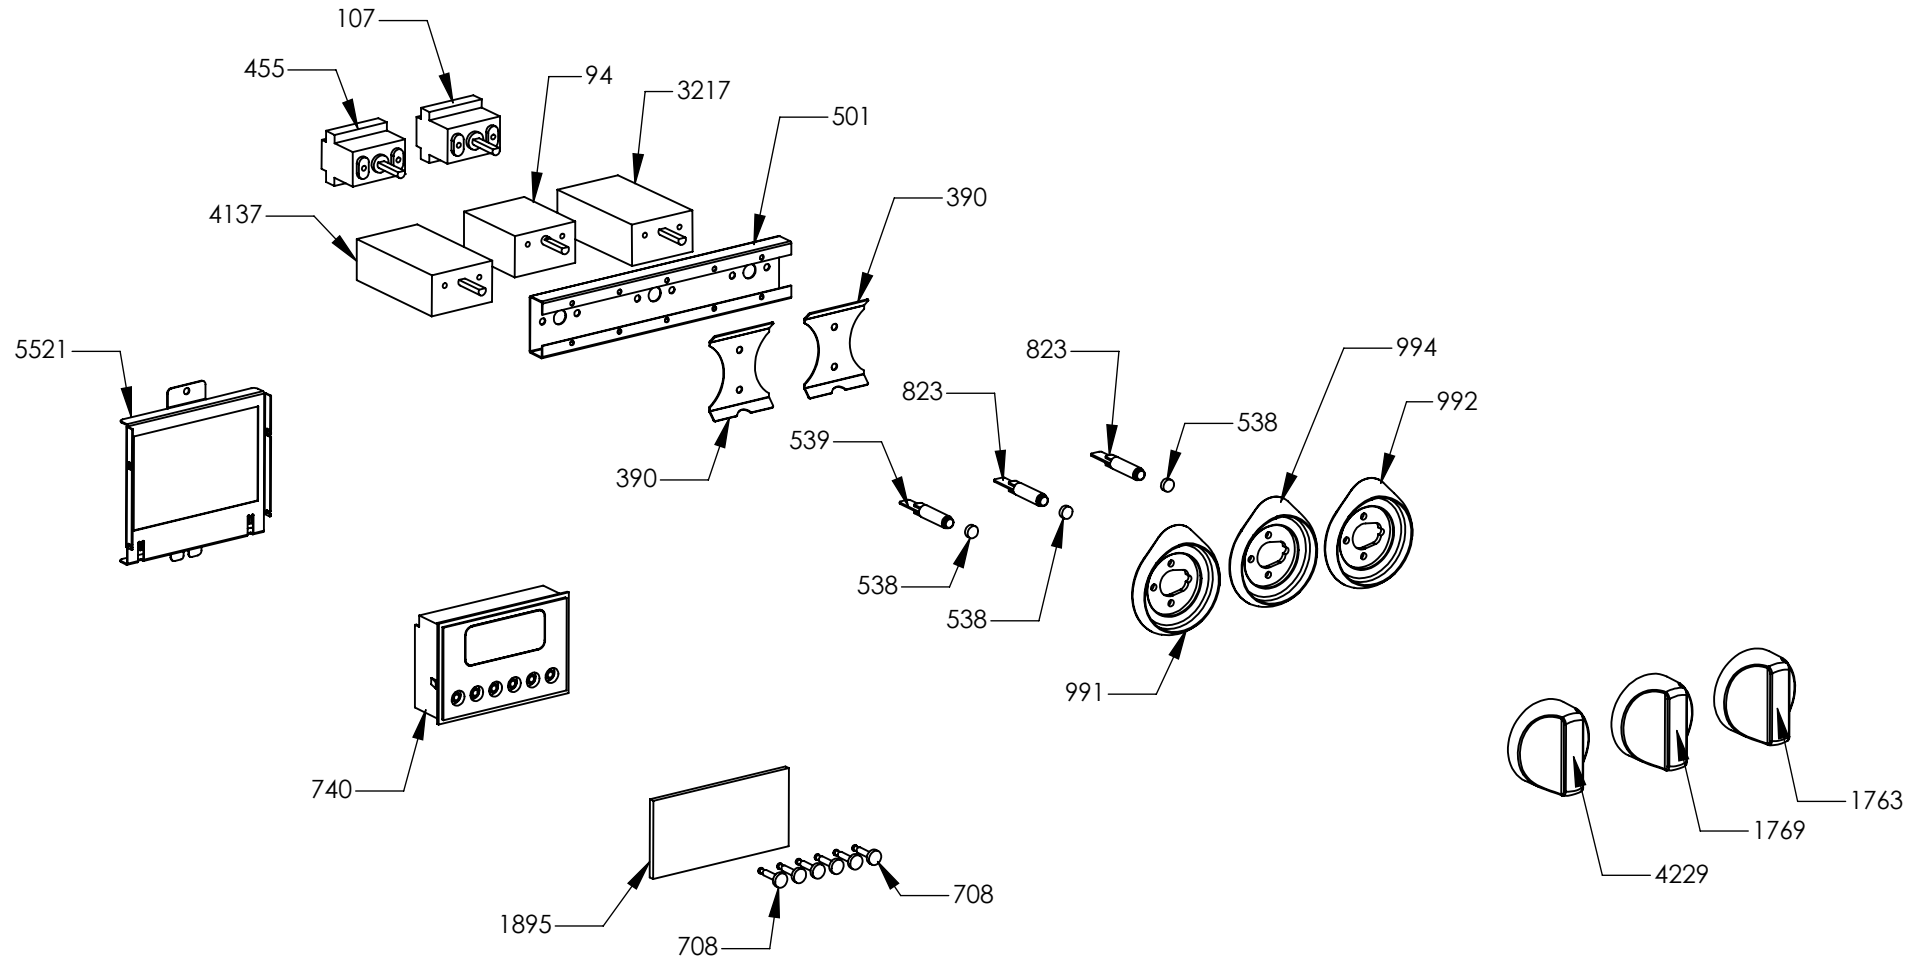

N° Object	Code	Description	Qty
94	481814	Commutator multif. for 90 built-in oven(no pizza)	1
107	482120	Thermostat cooker 192	1
390	ZS0890	Spring for el. controls support	2
455	ZS1075	Oven thermostat	1
501	ZS1136	Commutator support 3 positions	1
538	ZS1204	Led transparent	3
539	ZS1205	Fluorescent green warning light	1
708	ZS1916	Knob for timer steel-colour 988	6
740	ZS1747	Timer (blue led) 50 Hz	1
823	ZS1755	Fluorescent orange warning light	2
991	ZS1639	Bezel for main oven functions knob 58, bright chromed	1
992	ZS1640	Bezel for 30 oven functions knob 58, bright chromed	1
994	ZS1642	Bezel for oven temperature knob 58, bright chrome	1
1763	ZS3152	Knob 58 oven 30 functions SLT	1
1769	ZS3158	Knob 58 for oven temperature SLT	1
1895	ZS3652	Glass lcd 6 button no hole	1
3217	ZS4568	Commutator oven functions 30 EGO	1
4137	ZS6655	Steam oven functions switch	1
4229	ZS6321	Knob 58 main oven steam functions SLT	1
5521	ZS6139	Electrical display support	1