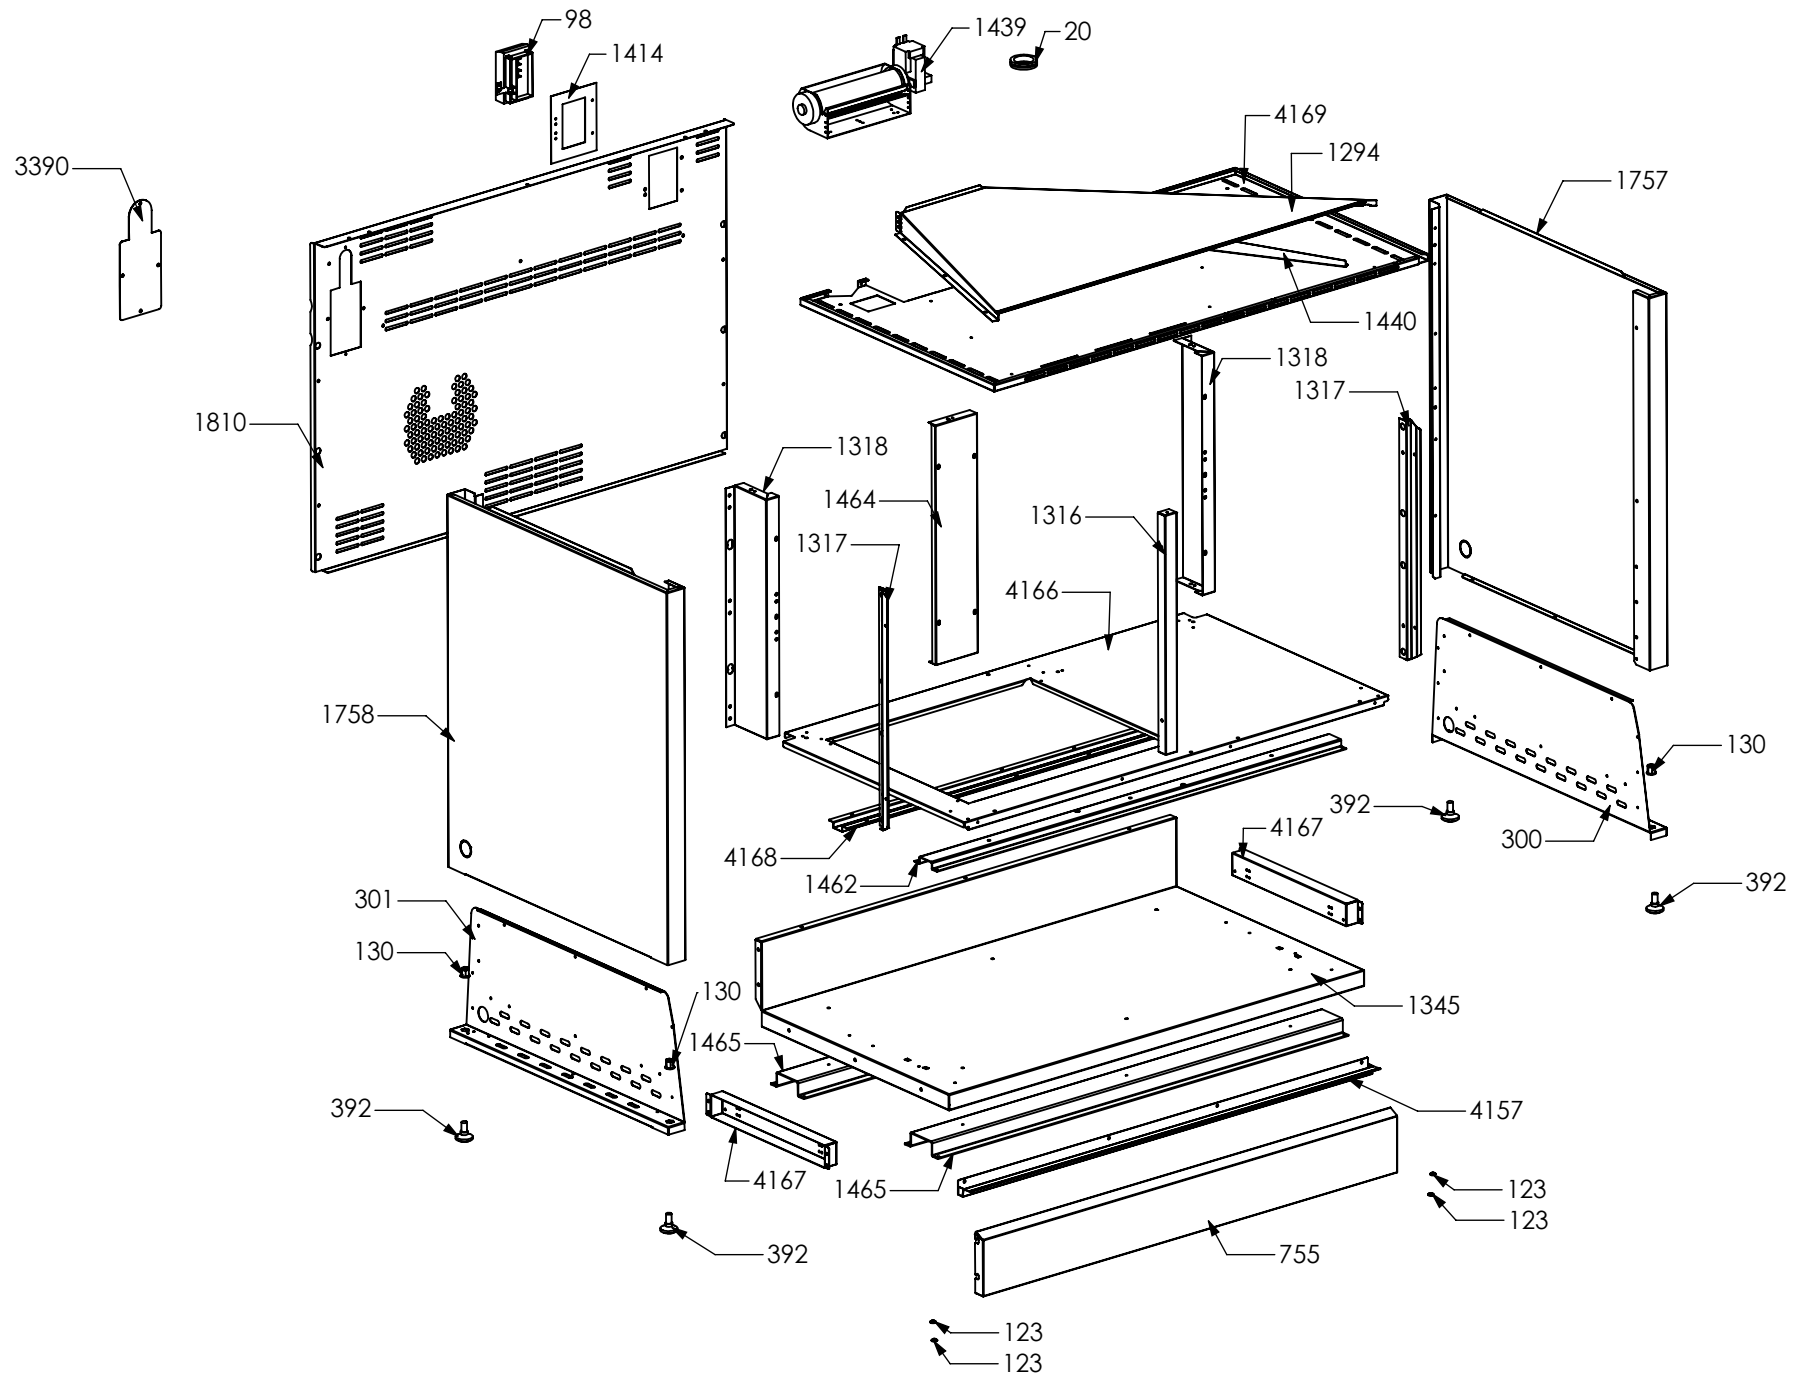

N° Object	Code	Description	Qty
94	481814	Commutator multif. for 90 built-in oven(no pizza)	1
107	482120	Thermostat cooker 192	1
390	ZS0890	Spring for el. controls support	2
455	ZS1075	Oven thermostat	1
501	ZS1136	Commutator support 3 positions	1
538	ZS1204	Led transparent	3
539	ZS1205	Fluorescent green warning light	1
708	ZS1916	Knob for timer steel-colour 988	6
740	ZS1747	Timer (blue led) 50 Hz	1
823	ZS1755	Fluorescent orange warning light	2
991	ZS1639	Bezel for main oven functions knob 58, bright chromed	1
992	ZS1640	Bezel for 30 oven functions knob 58, bright chromed	1
994	ZS1642	Bezel for oven temperature knob 58, bright chrome	1
1763	ZS3152	Knob 58 oven 30 functions SLT	1
1769	ZS3158	Knob 58 for oven temperature SLT	1
1895	ZS3652	Glass lcd 6 button no hole	1
3217	ZS4568	Commutator oven functions 30 EGO	1
4137	ZS6655	Steam oven functions switch	1
4229	ZS6321	Knob 58 main oven steam functions SLT	1
5521	ZS6139	Electrical display support	1