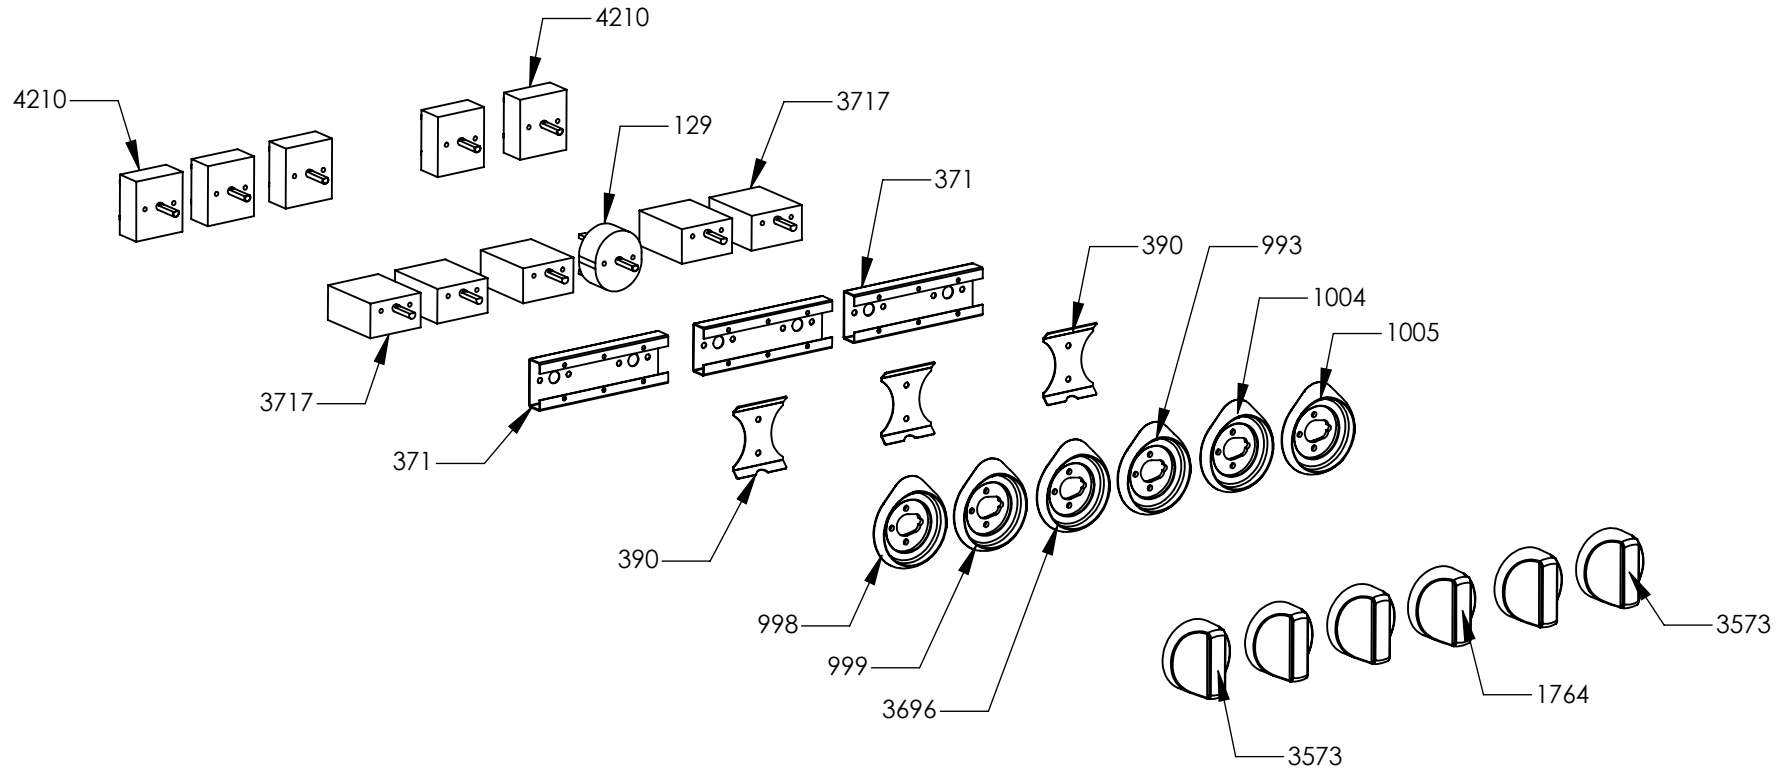

N° Object	Code	Description	Qty
1014	ZS2026	Thermostat TY60 N.O. fixing B	1
1059	GR2148	Assembly frontal bar profile top 100 polished	1
1061	ZS2163	Blocking device for frontal bar profile top SLT	2
1606	ZS2995	Fixing spring for front profile	6
4211	ZS5378	Induction 5 element EGO	1
4266	ZS6787	Encoders control board	1
4304	GR6899	Assembly cooktop cooker 100 double oven induction	1
1023	ZS2093	Sintesi upper right side clamp 62.5 extended	1
1024	ZS2094	Sintesi upper left side clamp 62.5 extended	1
1441	ZS2665	Support for fan timelag device	1
1667	ZS3012	Upper lateral panel right side	1
1668	ZS3014	Upper lateral panel left side	1
1612	ZS3020	Support for connection top-base	2
5503	ZS6140	Display support	1
4321	ZS6726	Glass for 100 induction hob or cooker	1
5776	ZS3932	Rear side closing 100 cooker	1
5783	ZS6817	Feet for electronic components EGO	3
5784	ZS6904	Cover for induction terminal board	1
5785	ZS6905	Bridge for induction terminal board	1
5842	ZS8867	Rear side closing 090/100/120 cooker inside	1
6036	ZS8446	Clamp support for induction 90/100 Sintesi front	1
6037	ZS8447	Clamp support for induction 90/100 Sintesi rear	1
6038	ZS8877	Support for electronic control induction element	1

N° Object	Code	Description	Qty
132	ZS5148	Adhesive tape 16,5 m x 19h (3M)	80
725	601108	Anti-overturning device	0,3
1210	ZS5149	Adhesive tape 33 mt x 17h mm x th 0,6 mm (3M 4930)	40
1329	ZS5150	Adhesive tape 33 mt x 25h mm x Th 1.55 mm (3M)	18000
1586	ZS2770	Additional wiring generic L=75 cm Fem Fem	2
2205	ZS3753	Tapping screw M5 s.steel	2
4497	ZS7040	Wiring diagram for cooker S10SF-6l	1
5050	ZS7813	Instruction booklet Top/Cooker Multilanguage	1
5212	ZS8219	Aluminium adhesive badge "CombiSteam"	1
5357	ZS8592	Instruction booklet Combi Steam oven Steel	1