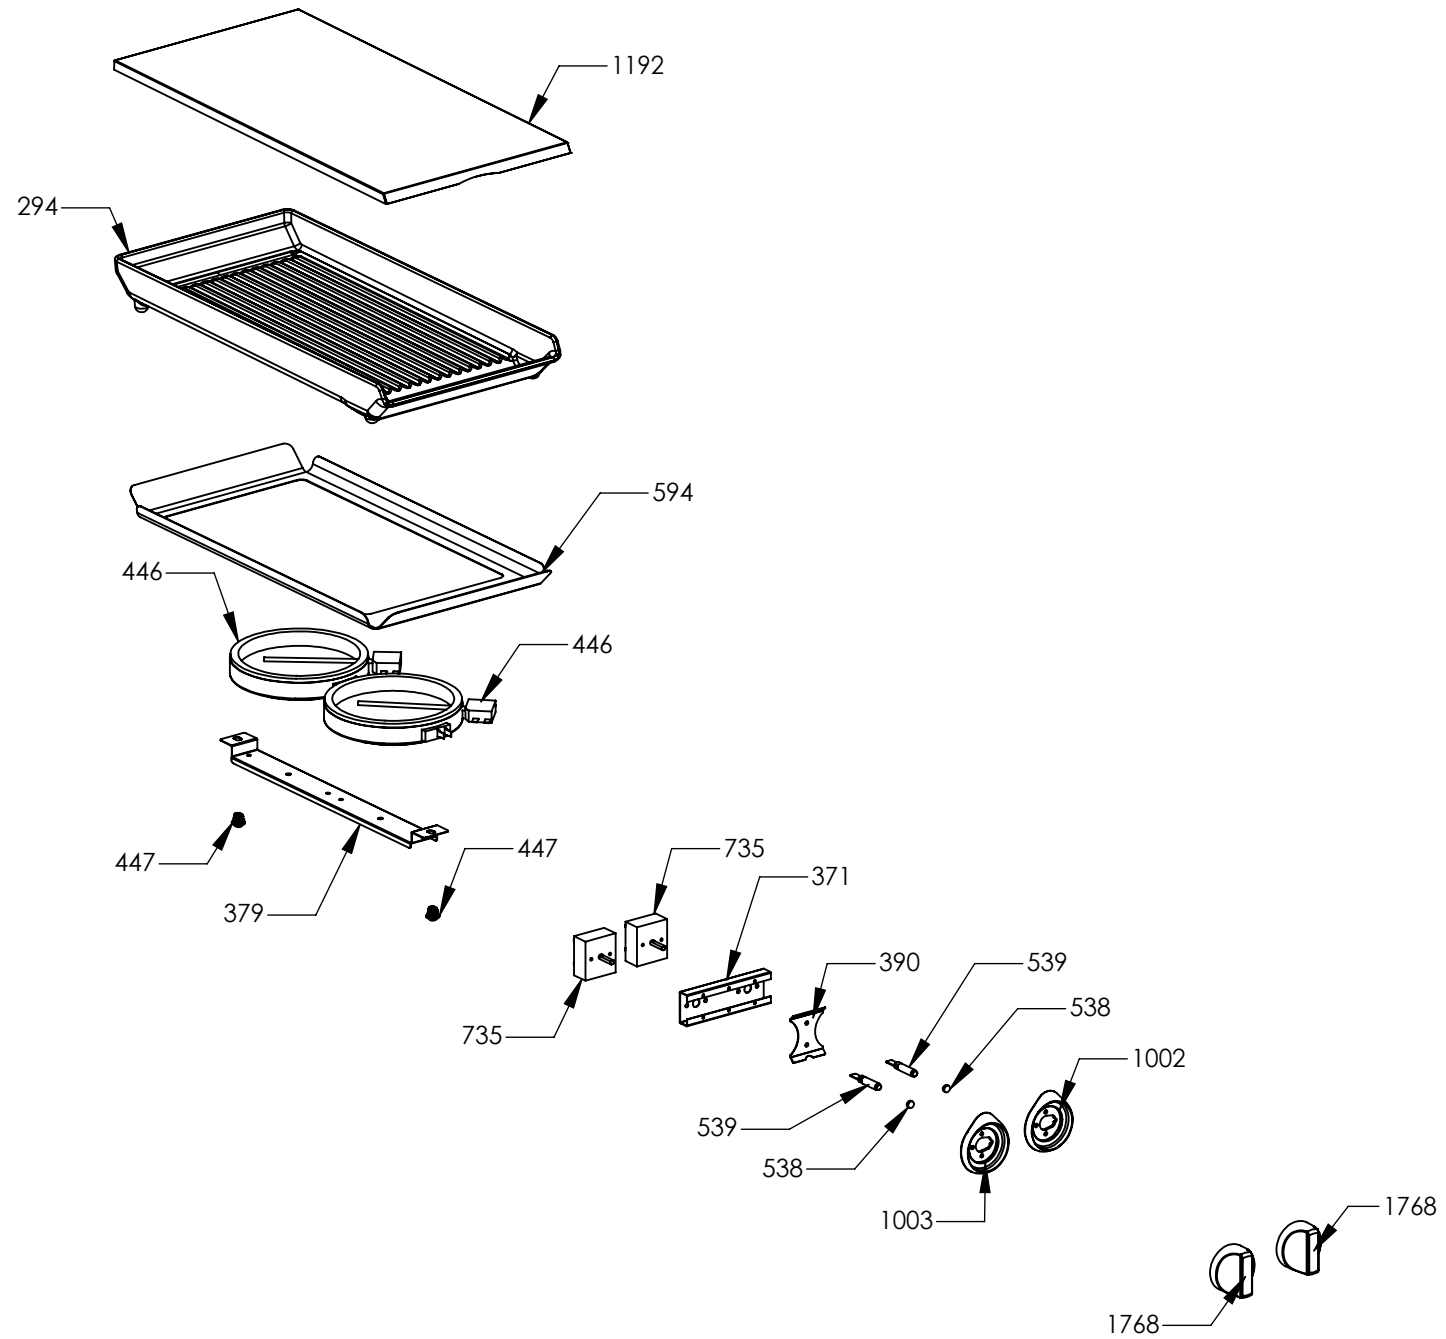

N° Object	Code	Description	Qty
294	ZS0579	Fry-top lined cast-iron griddle	1
371	ZS0802	Commutator support 2 positions	1
379	ZS0820	Barbecue cast-iron griddle support	1
390	ZS0890	Spring for el. controls support	1
446	ZS1059	Heating element barbecue 1200/230 th.7	2
447	ZS1061	Spring for griddle heating el. support	2
538	ZS1204	Led transparent	2
539	ZS1205	Fluorescent green warning light	2
594	ZS1667	Protection frame for barbecue griddle	1
735	ZS1076	Energy regulator 230 V EGO EU	2
1002	ZS1650	Bezel for rear central right burner knob 58, bright chromed	1
1003	ZS1651	Bezel for front central right burner knob 58, bright chromed	1
1192	ZS0553	Fry-top/barbecue stainless steel covering	1
1768	ZS3157	Knob 58 single heating element SLT	2