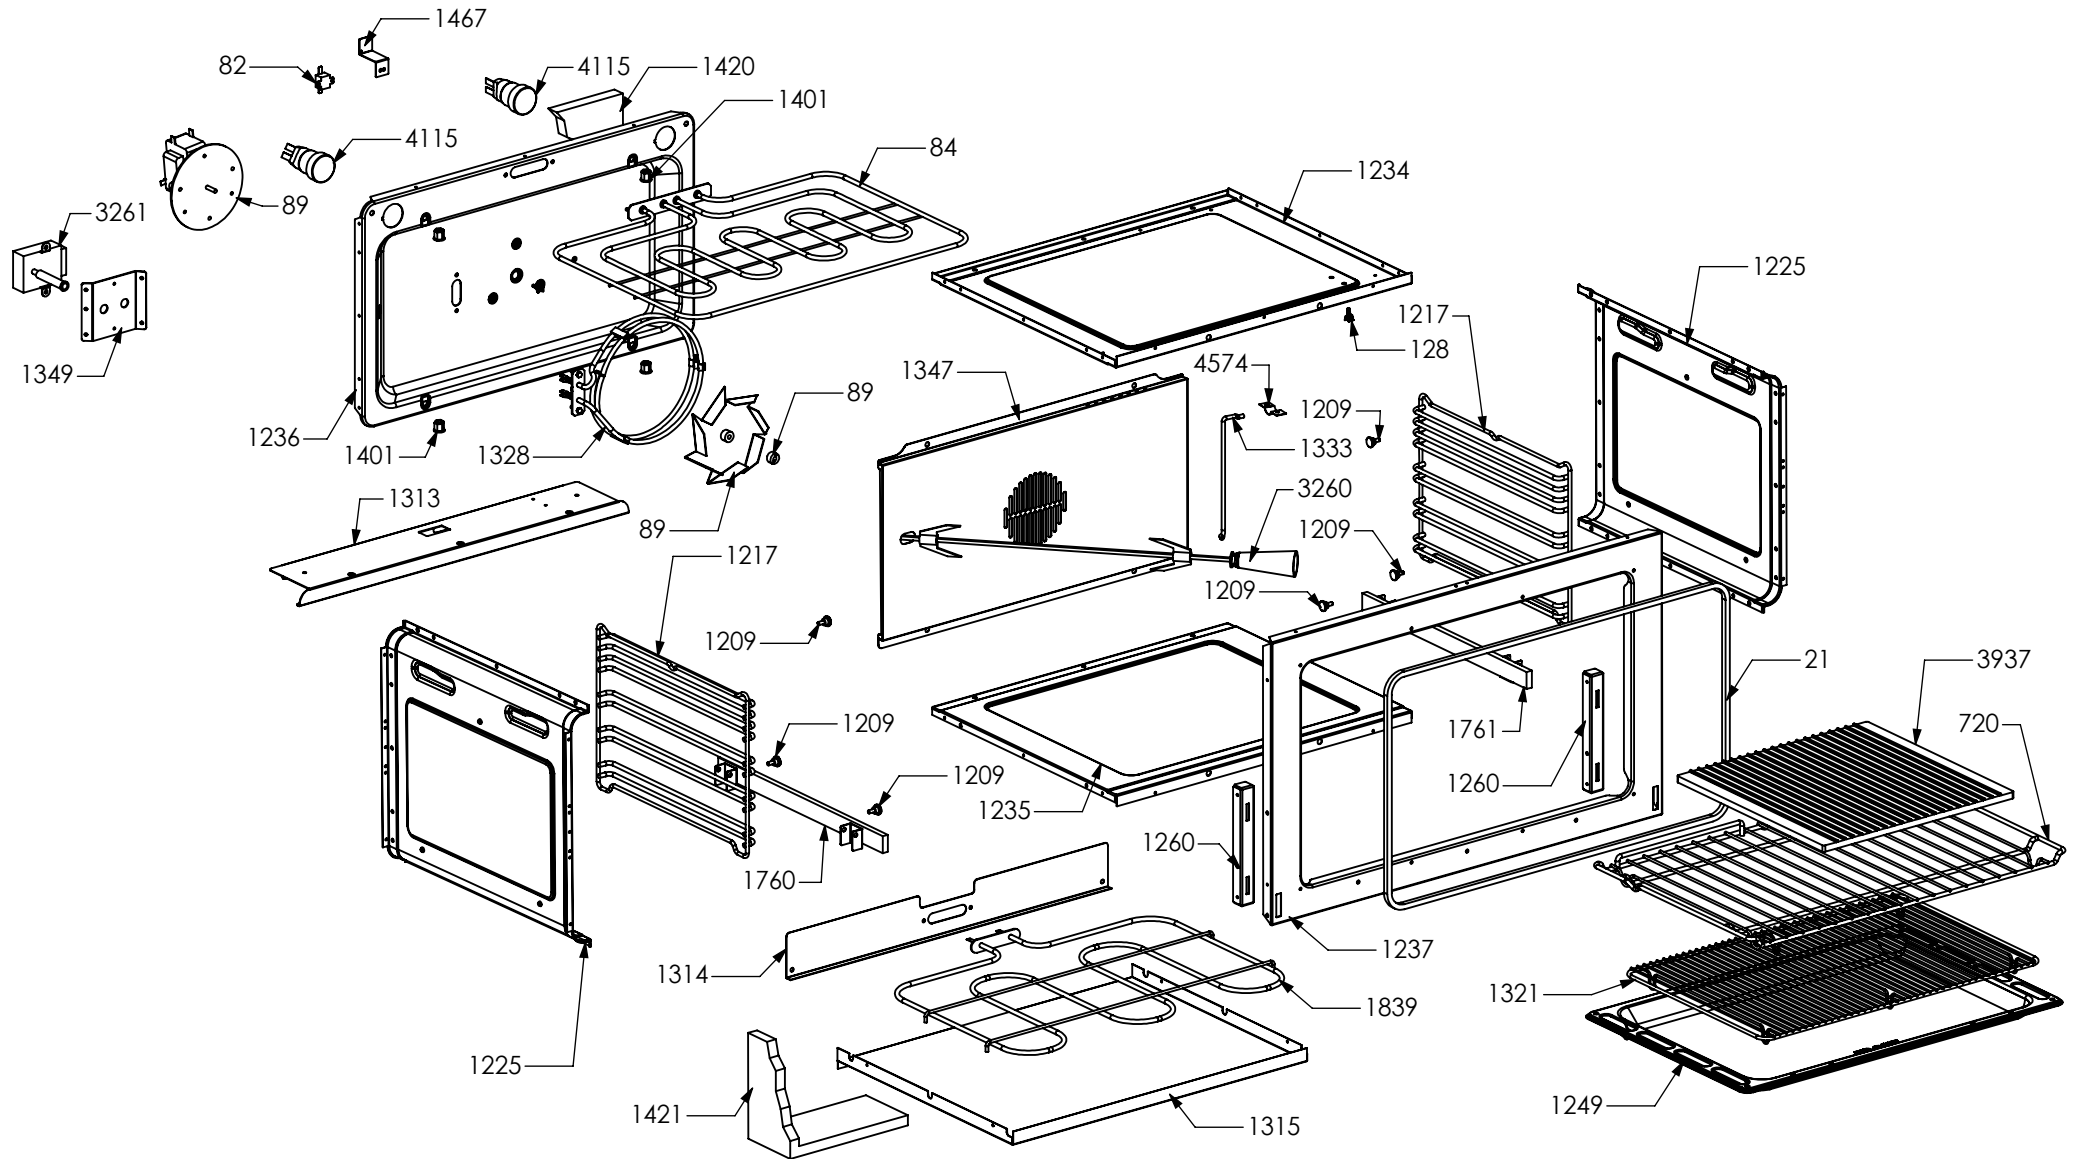

2603

N° Object	Code	Description	Qty
2603	GR2554	Assembly glued oven door 90/120 double oven	1
4903	GR7666	Assembly door 30/60/90 right bar profile 15	1
4930	GR8097	Assembly door 30/60/90 left bar profile 15	1
1049	ZS2131	Door oven handle for oven 90 chromed SLT cooker 90/120	1
1221	ZS2307	Inner glass oven door 90	1
1259	ZS2394	In-between glass oven door 90 04	1
1280	ZS2419	Spring for door glass assembling 04	4
1385	ZS2554	Glued external oven door 90/120 double oven	1
1575	ZS2931	Spacer between glasses	4
2943	ZS4746	Right support for inner glass	1
2944	ZS4747	Left support for inner glass	1
5195	ZS8180	Door hinge for oven 90	2