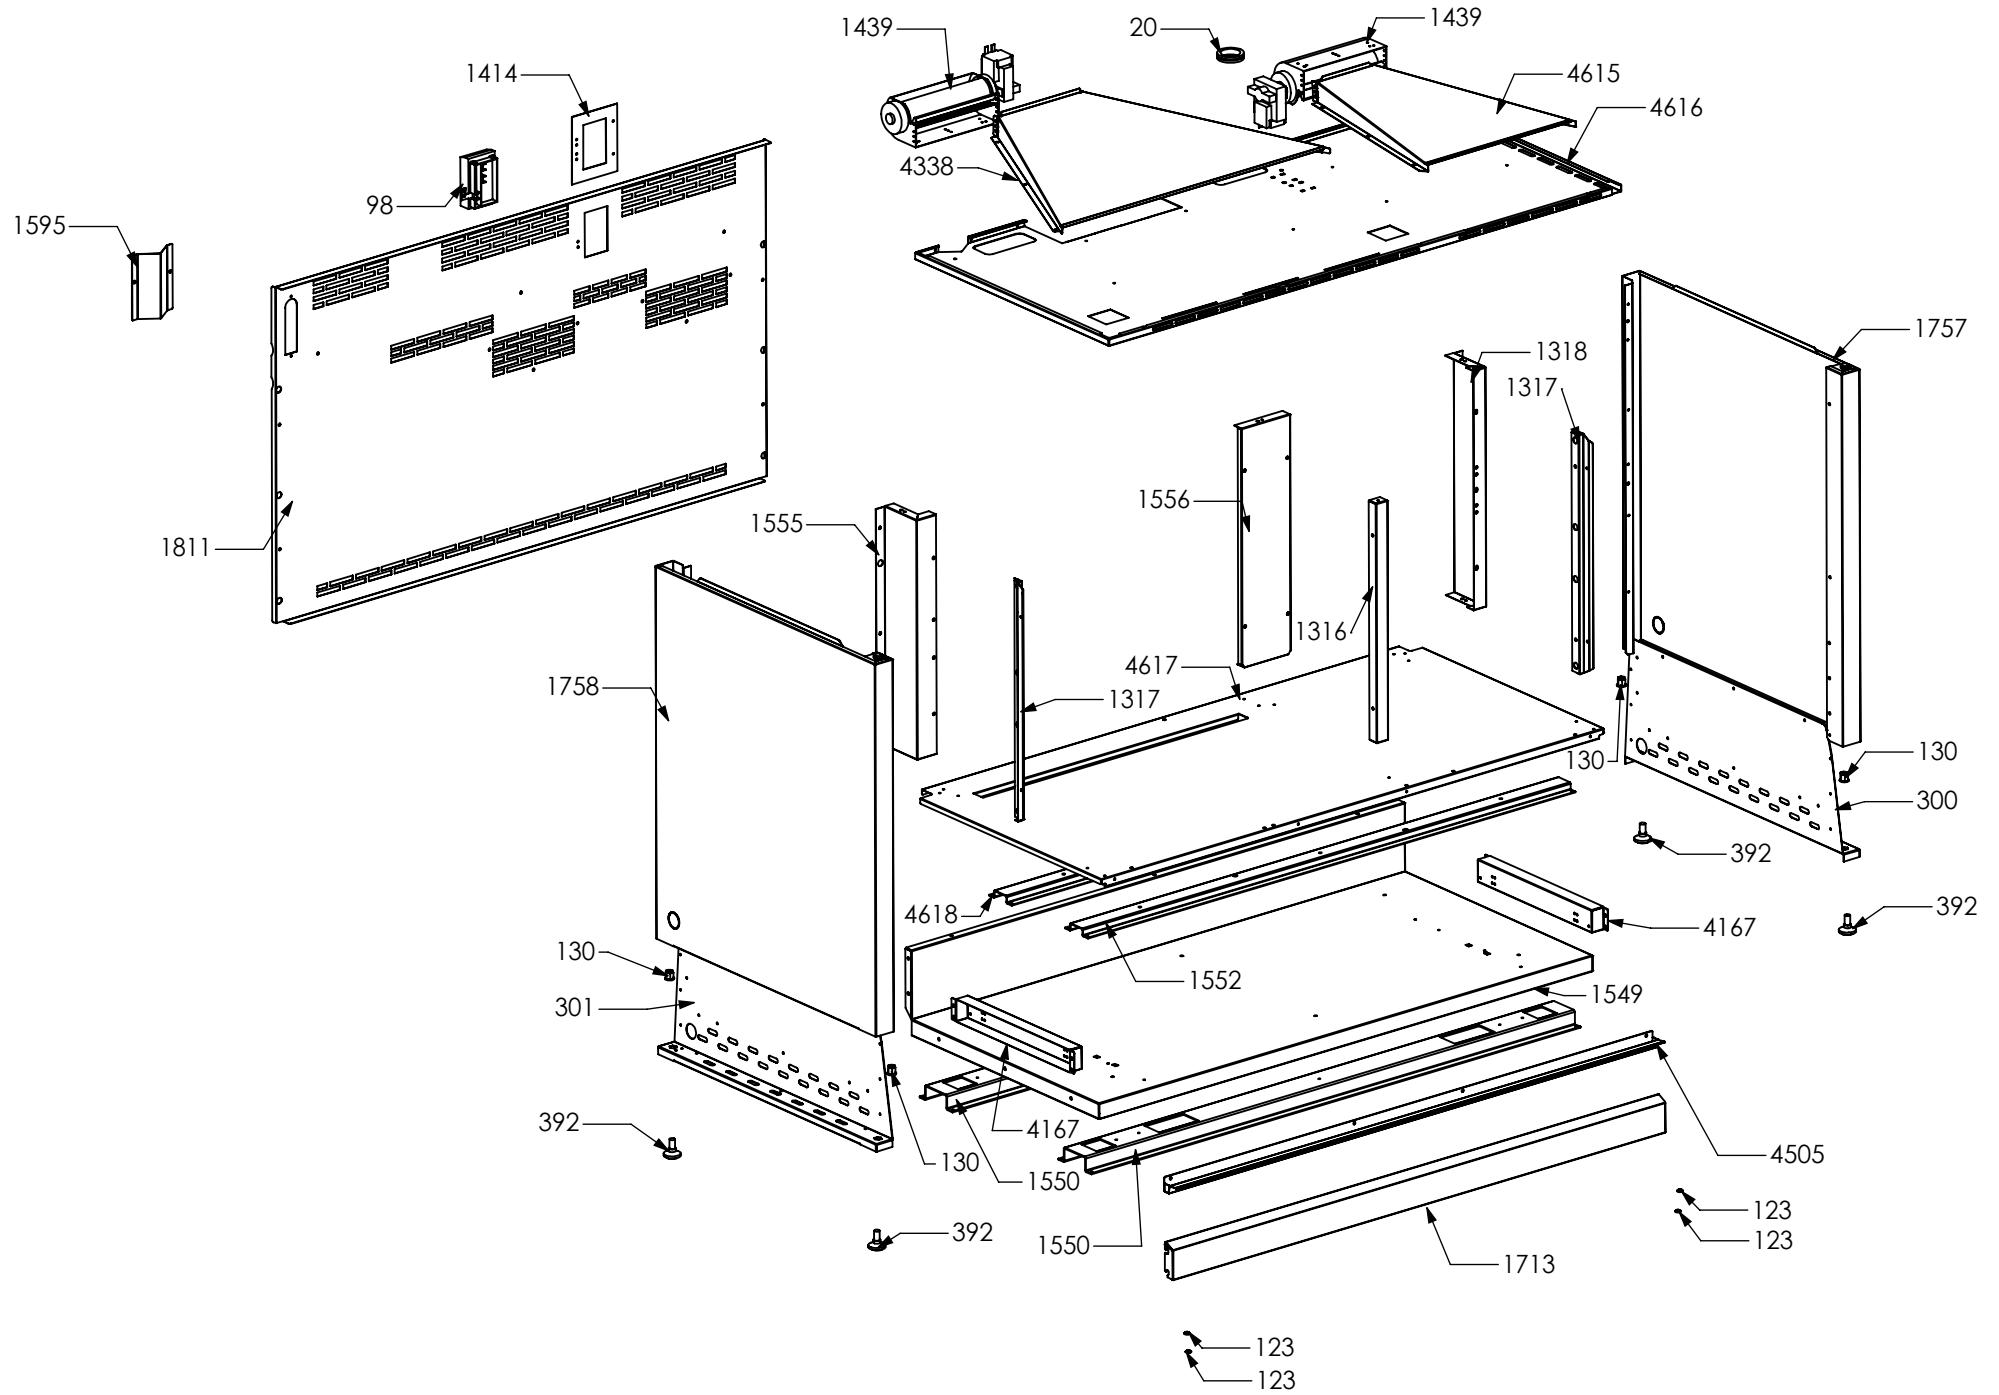

N° Object	Code	Description	Qty
94	481814	Commutator multif. for 90 built-in oven(no pizza)	1
107	482120	Thermostat cooker 192	1
390	ZS0890	Spring for el. controls support	2
455	ZS1075	Oven thermostat	1
501	ZS1136	Commutator support 3 positions	1
538	ZS1204	Led transparent	3
539	ZS1205	Fluorescent green warning light	1
708	ZS1916	Knob for timer steel-colour 988	6
740	ZS1747	Timer (blue led) 50 Hz	1
823	ZS1755	Fluorescent orange warning light	2
991	ZS1639	Bezel for main oven functions knob 58, bright chromed	1
992	ZS1640	Bezel for 30 oven functions knob 58, bright chromed	1
994	ZS1642	Bezel for oven temperature knob 58, bright chrome	1
1588	ZS2889	Commutator oven functions 90 EGO	1
1762	ZS3151	Knob 58 main oven functions SLT	1
1763	ZS3152	Knob 58 oven 30 functions SLT	1
1769	ZS3158	Knob 58 for oven temperature SLT	1
1895	ZS3652	Glass lcd 6 button no hole	1
3217	ZS4568	Commutator oven functions 30 EGO	1
5521	ZS6139	Electrical display support	1