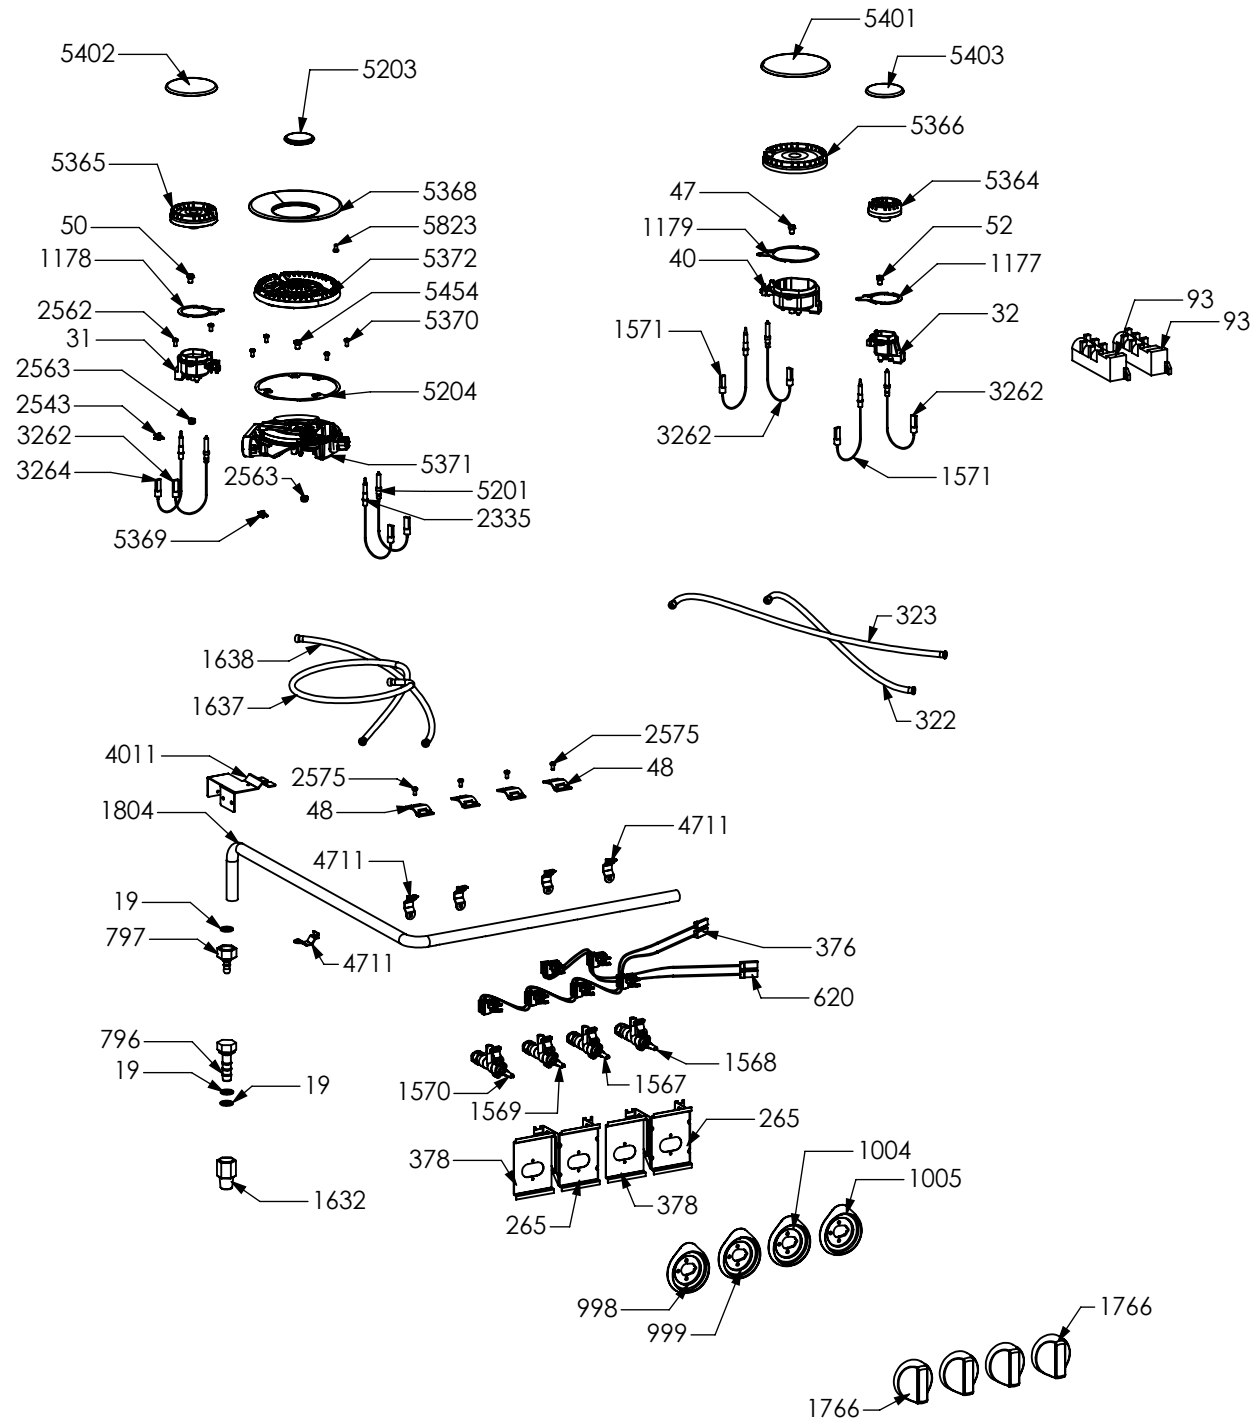

N° Object	Code	Description	Qty
268	ZS0511	Cast-iron grid 2 burners Sintesi	2
731	ZS0565	Cast-iron grid for wok	1
794	ZS1058	Vitroglass for fry-top/barbecue	1
1014	ZS2026	Thermostat TY60 N.O. fixing B	2
1023	ZS2093	Sintesi upper right side clamp 62.5 extended	1
1024	ZS2094	Sintesi upper left side clamp 62.5 extended	1
1060	GR2149	Assembly frontal bar profile top 120 polished	1
1061	ZS2163	Blocking device for frontal bar profile top SLT	2
1612	ZS3020	Support for connection top-base	2
1667	ZS3012	Upper lateral panel right side	1
1668	ZS3014	Upper lateral panel left side	1
3658	ZS5722	Cast-iron grid 1 burner Sintesi	1
4908	GR7839	Assembly cooktop cooker 120 double oven 4 burners DCC/barbecue, Mega wok	1
1441	ZS2665	Support for fan timelag device	2
5503	ZS6140	Display support	1
5777	ZS3933	Rear side closing 120 cooker	1
5842	ZS8867	Rear side closing 090/100/120 cooker inside	1