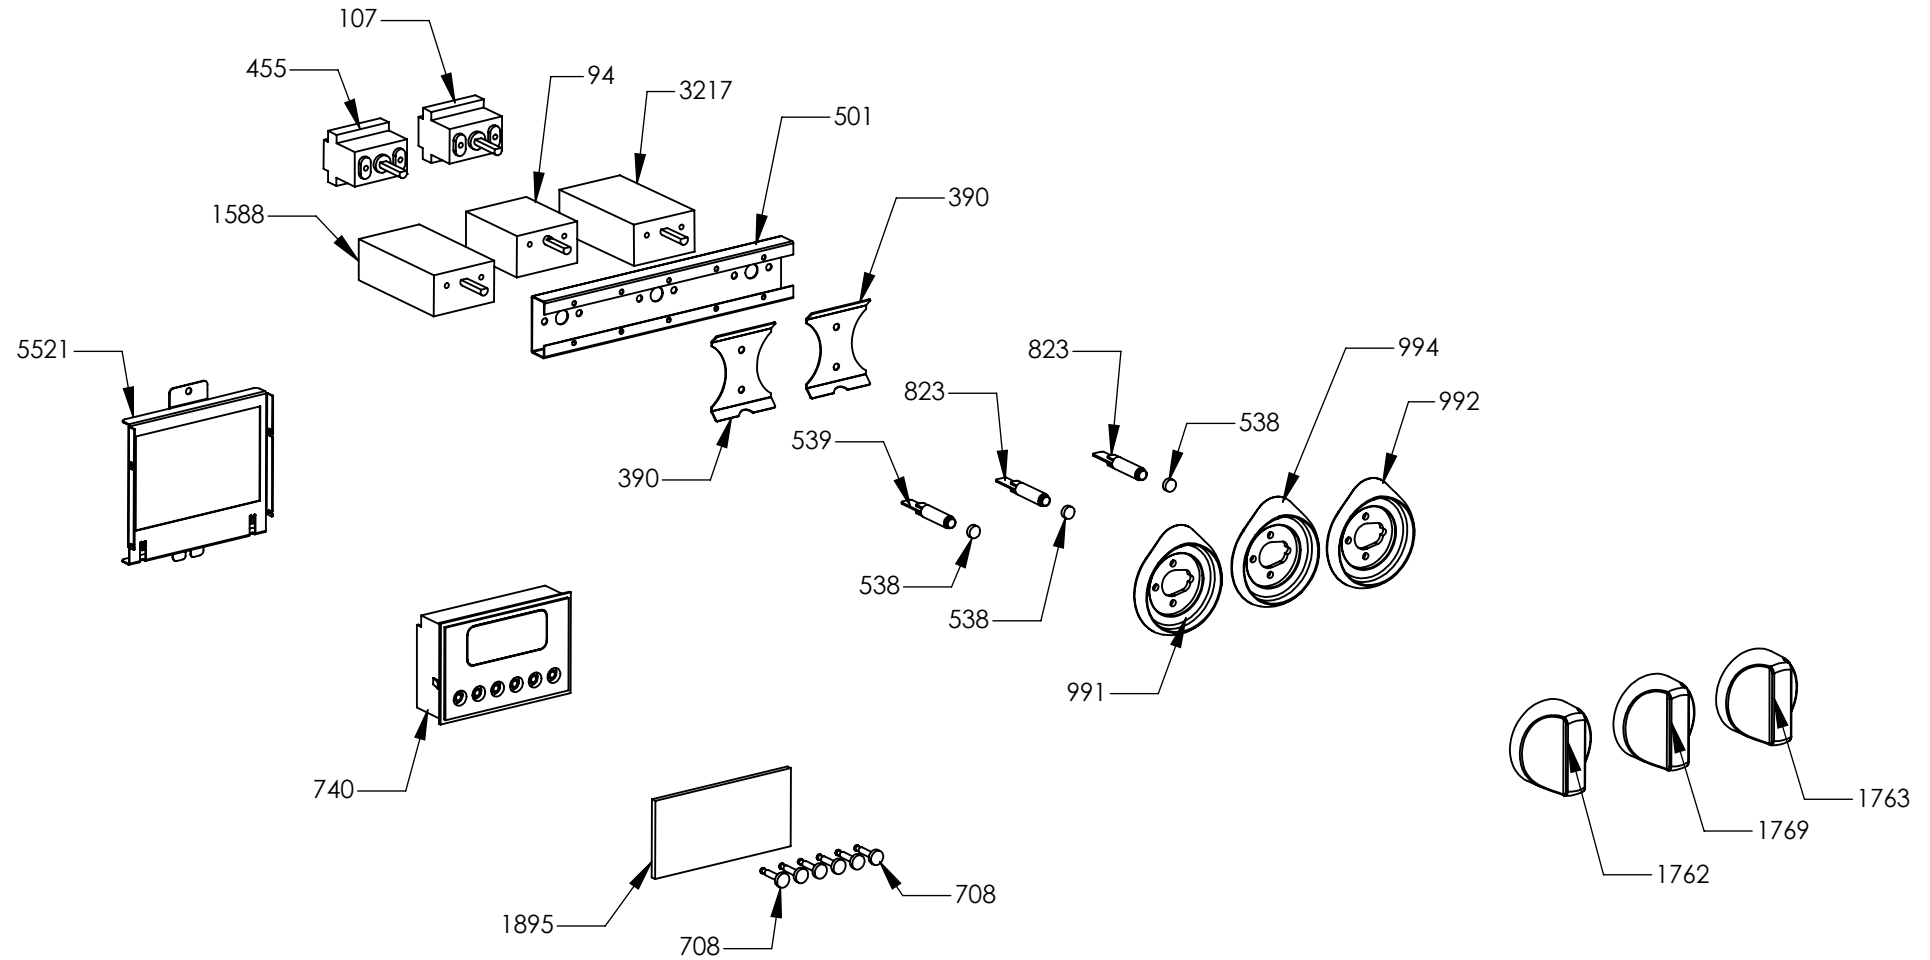

N° Object	Code	Description	Qty
94	481814	Commutator multif. for 90 built-in oven(no pizza)	1
107	482120	Thermostat cooker 192	1
390	ZS0890	Spring for el. controls support	2
455	ZS1075	Oven thermostat	1
501	ZS1136	Commutator support 3 positions	1
538	ZS1204	Led transparent	3
539	ZS1205	Fluorescent green warning light	1
708	ZS1916	Knob for timer steel-colour 988	6
740	ZS1747	Timer (blue led) 50 Hz	1
823	ZS1755	Fluorescent orange warning light	2
991	ZS1639	Bezel for main oven functions knob 58, bright chromed	1
992	ZS1640	Bezel for 30 oven functions knob 58, bright chromed	1
994	ZS1642	Bezel for oven temperature knob 58, bright chrome	1
1588	ZS2889	Commutator oven functions 90 EGO	1
1762	ZS3151	Knob 58 main oven functions SLT	1
1763	ZS3152	Knob 58 oven 30 functions SLT	1
1769	ZS3158	Knob 58 for oven temperature SLT	1
1895	ZS3652	Glass lcd 6 button no hole	1
3217	ZS4568	Commutator oven functions 30 EGO	1
5521	ZS6139	Electrical display support	1