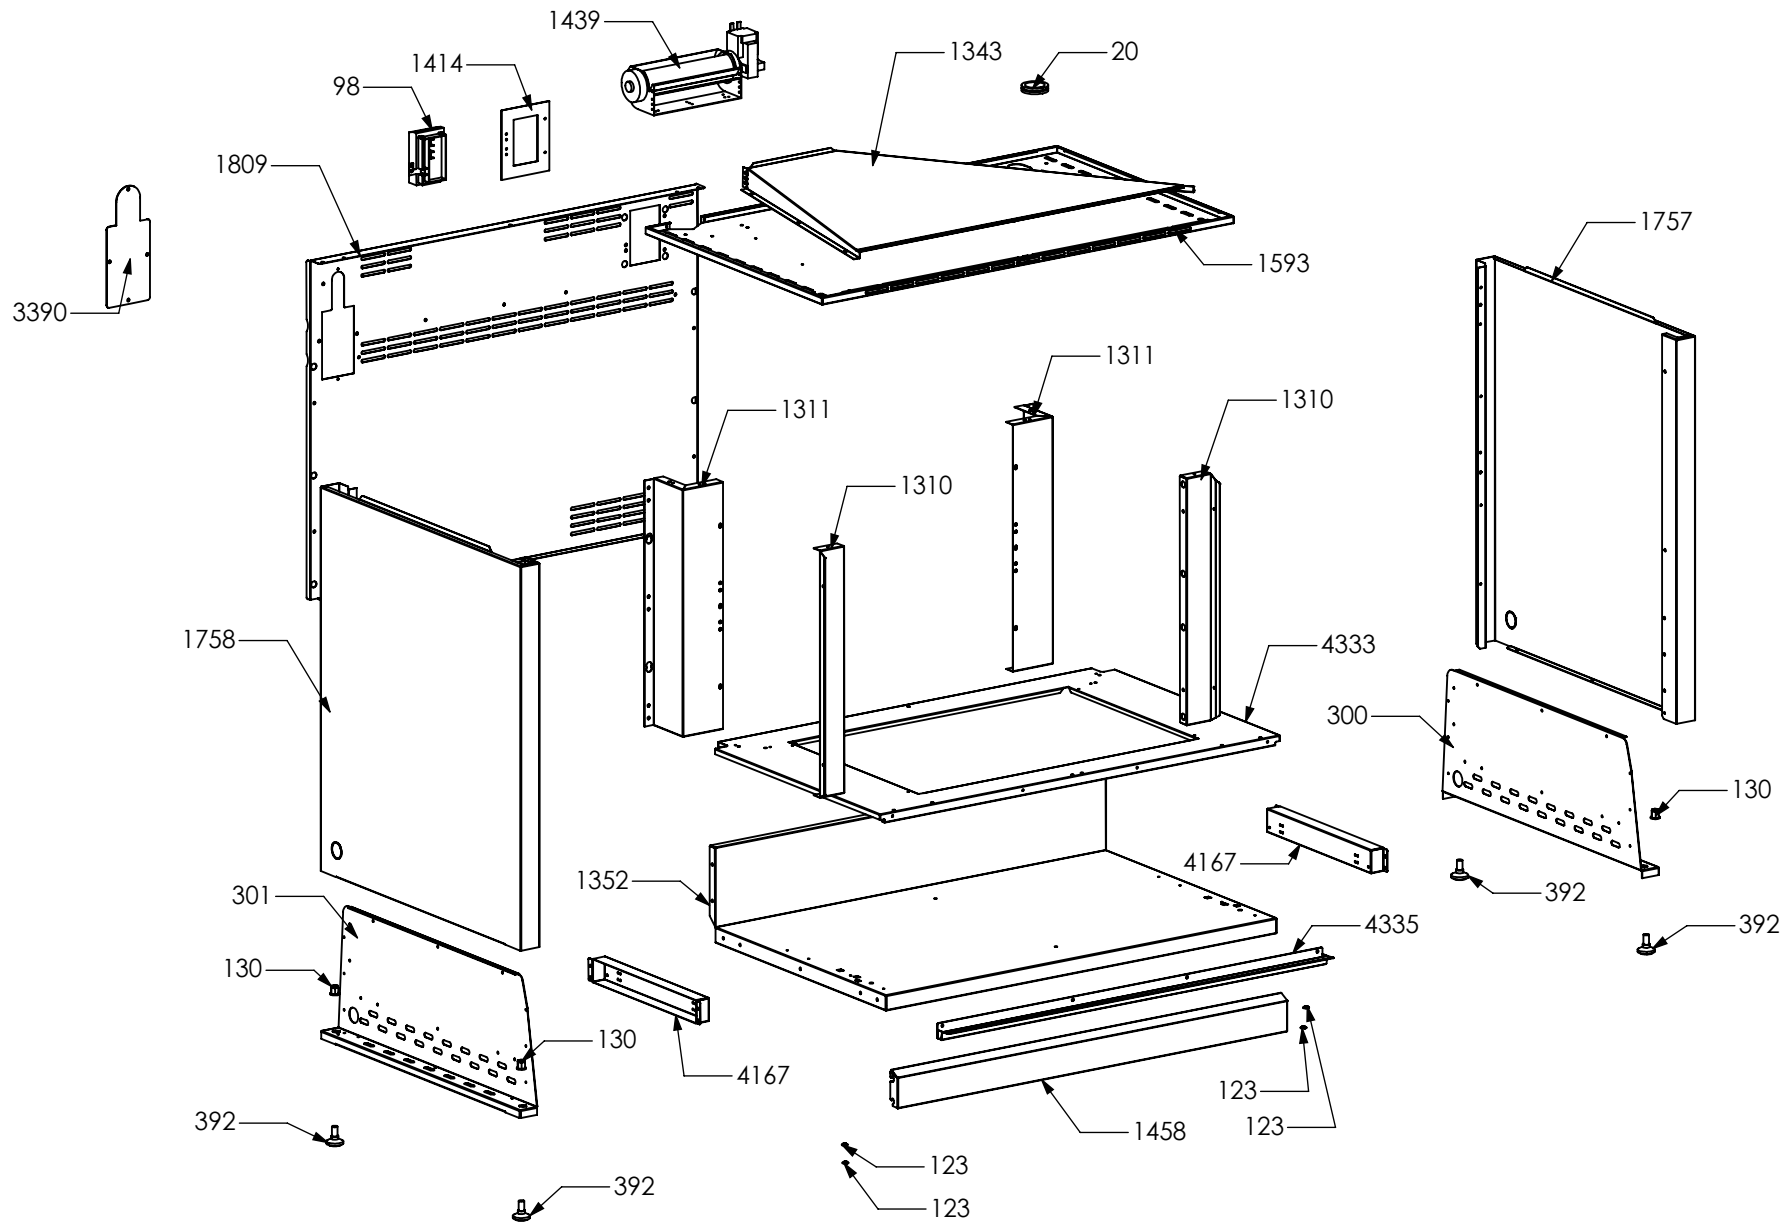

N° Object	Code	Description	Qty
94	481814	Commutator multif. for 90 built-in oven(no pizza)	1
371	ZS0802	Commutator support 2 controls	1
390	ZS0890	Spring for el. controls support	1
455	ZS1075	Thermostat for built-in oven	1
538	ZS1204	Led transparent	2
539	ZS1205	Fluorescent green warning light	1
708	ZS1916	Knob for timer steel-colour 988	6
740	ZS1747	Timer (blue led) 50 Hz	1
823	ZS1755	Fluorescent orange warning light	1
991	ZS1639	Bezel for main oven functions knob 58, bright chromed	1
994	ZS1642	Bezel for oven temperature knob 58, bright chrome	1
1588	ZS2889	Commutator oven functions 90 EGO	1
1762	ZS3151	Knob 58 main oven functions SLT	1
1769	ZS3158	Knob 58 for oven temperature SLT	1
1895	ZS3652	Glass lcd 6 button no hole	1
5521	ZS6139	Electrical display support	1