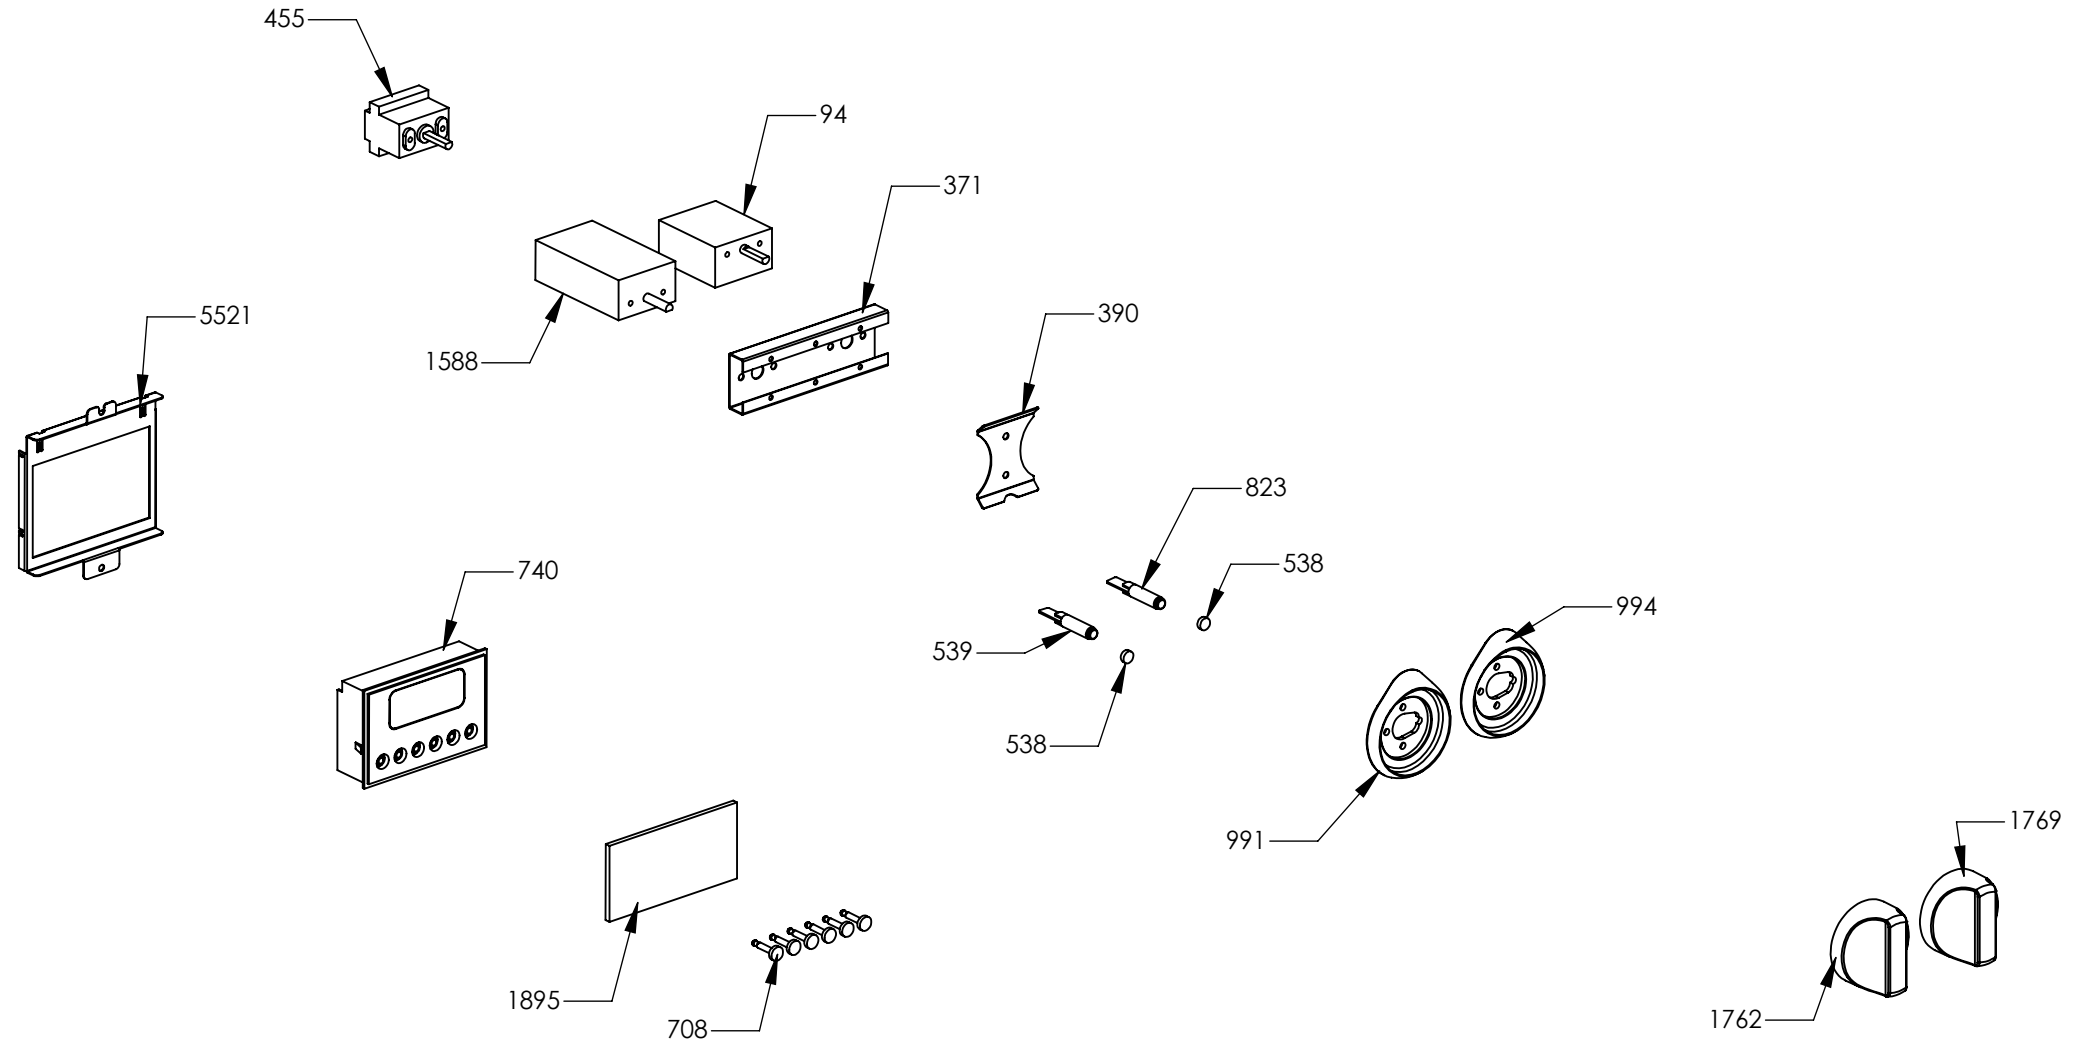

N° Object	Code	Description	Qty
94	481814	Commutator multif. for 90 built-in oven(no pizza)	1
371	ZS0802	Commutator support 2 controls	1
390	ZS0890	Spring for el. controls support	1
455	ZS1075	Thermostat for built-in oven	1
538	ZS1204	Led transparent	2
539	ZS1205	Fluorescent green warning light	1
708	ZS1916	Knob for timer steel-colour 988	6
740	ZS1747	Timer (blue led) 50 Hz	1
823	ZS1755	Fluorescent orange warning light	1
991	ZS1639	Bezel for main oven functions knob 58, bright chromed	1
994	ZS1642	Bezel for oven temperature knob 58, bright chrome	1
1588	ZS2889	Commutator oven functions 90 EGO	1
1762	ZS3151	Knob 58 main oven functions SLT	1
1769	ZS3158	Knob 58 for oven temperature SLT	1
1895	ZS3652	Glass lcd 6 button no hole	1
5521	ZS6139	Electrical display support	1