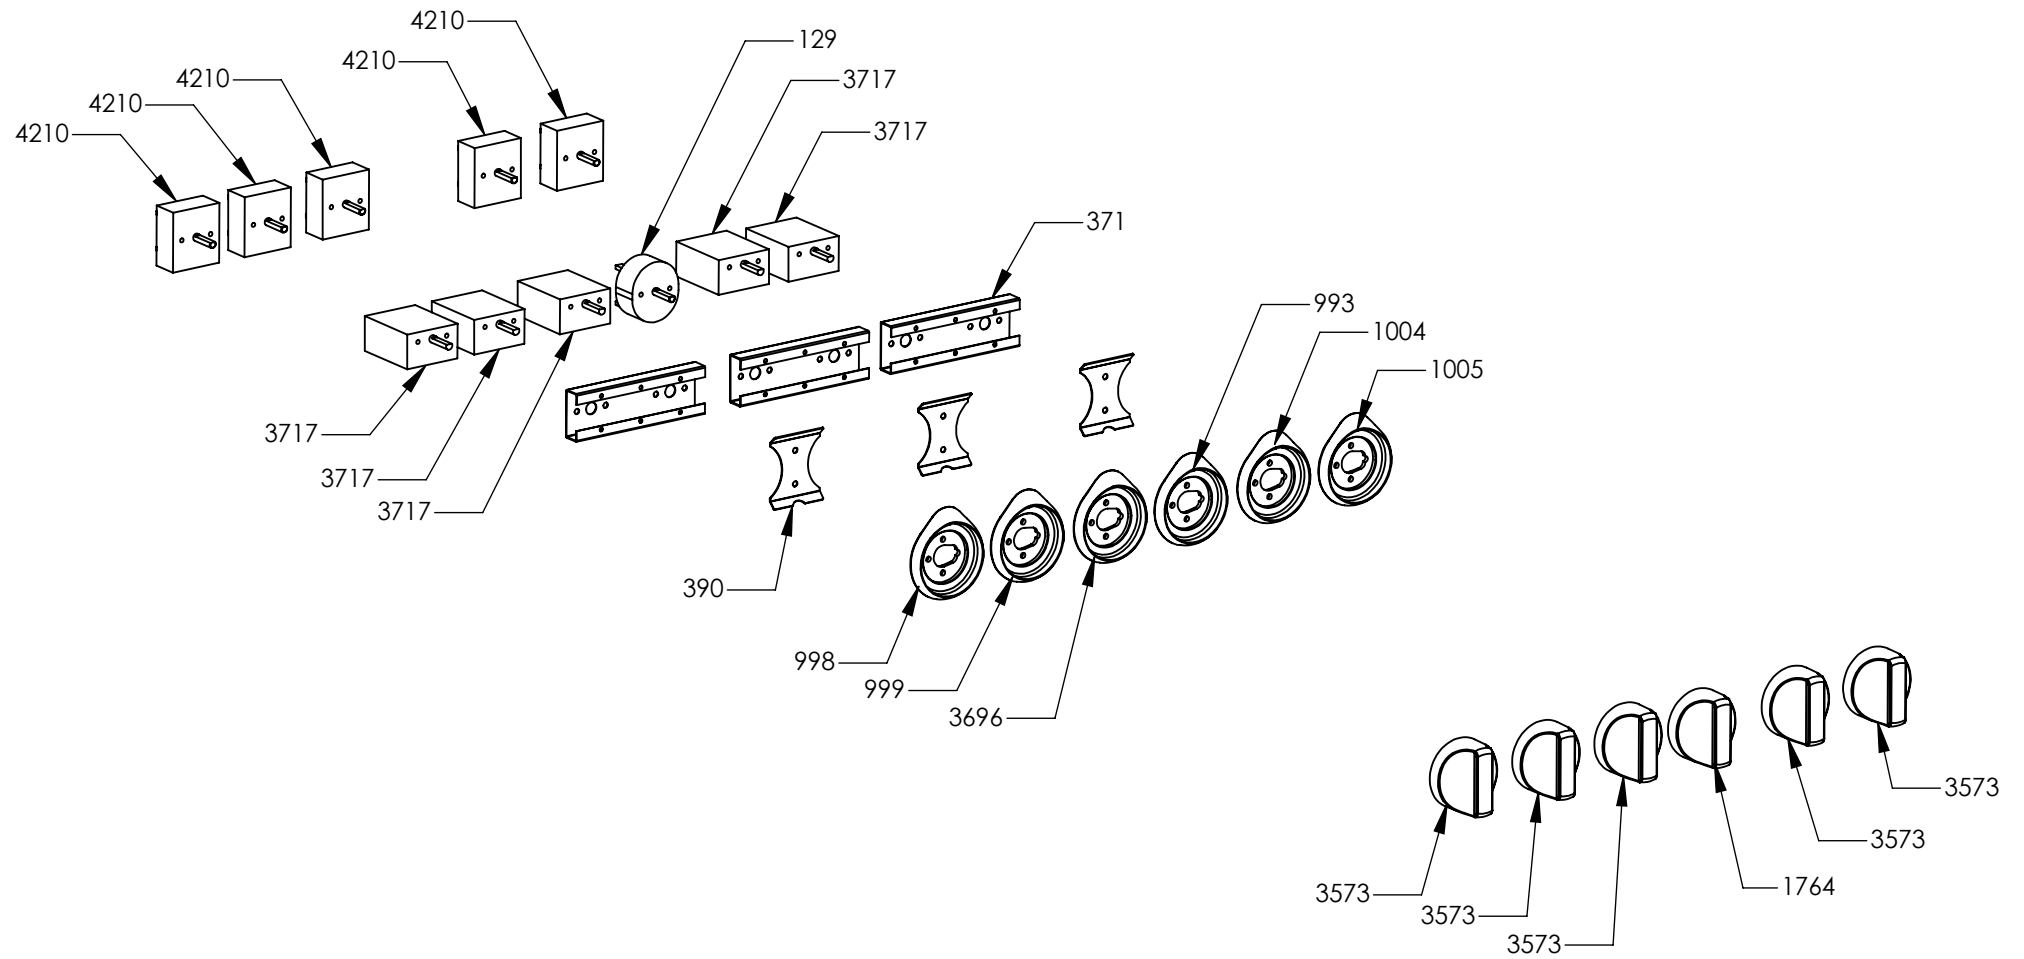

N° Object	Code	Description	Qty
1014	ZS2026	Thermostat TY60 N.O. fixing B	1
1058	GR2147	Assembly frontal bar profile top 90 polished	1
1061	ZS2163	Blocking device for frontal bar profile top SLT	2
1606	ZS2995	Fixing spring for front profile	6
4211	ZS5378	Induction 5 element EGO	1
4241	ZS6722	Lower guard for induction cooker 090 EGO	1
4242	ZS6723	Support heating induction element	3
4266	ZS6787	Encoders control board	1
4300	GR6894	Assembly cooktop cooker 90 induction	1
1023	ZS2093	Sintesi upper right side clamp 62.5 extended	1
1024	ZS2094	Sintesi upper left side clamp 62.5 extended	1
1441	ZS2665	Support for fan timelag device	1
1667	ZS3012	Upper lateral panel right side	1
1668	ZS3014	Upper lateral panel left side	1
1612	ZS3020	Support for connection top-base	2
5503	ZS6140	Display support	1
4320	ZS6725	Glass for 90 induction hob or cooker	1
5775	ZS3931	Support for back splash h. 4 cm cooker 090 Sintesi	1
5783	ZS6817	Feet for electronic componets EGO	3
5784	ZS6904	Cover for induction terminal board	1
5785	ZS6905	Bridge for induction terminal board	1
5842	ZS8867	Support for back splash h. 4 cm cooker 090 Sintesi internal	1

N° Object	Code	Description	Qty
132	ZS5148	Adhesive tape 16,5 m x 19h (3M)	80
725	601108	Anti-overturning device	0,3
1210	ZS5149	Adhesive tape 33 mt x 17h mm x th 0,6 mm (3M 4930)	40
1329	ZS5150	Adhesive tape 33 mt x 25h mm x Th 1.55 mm (3M)	18000
1586	ZS2770	Additional wiring generic L=60 cm Fem Fem	2
4498	ZS7041	Wiring diagram for cooker S9F-6I	1
5050	ZS7813	Instruction booklet Top/Cooker Multilanguage	1