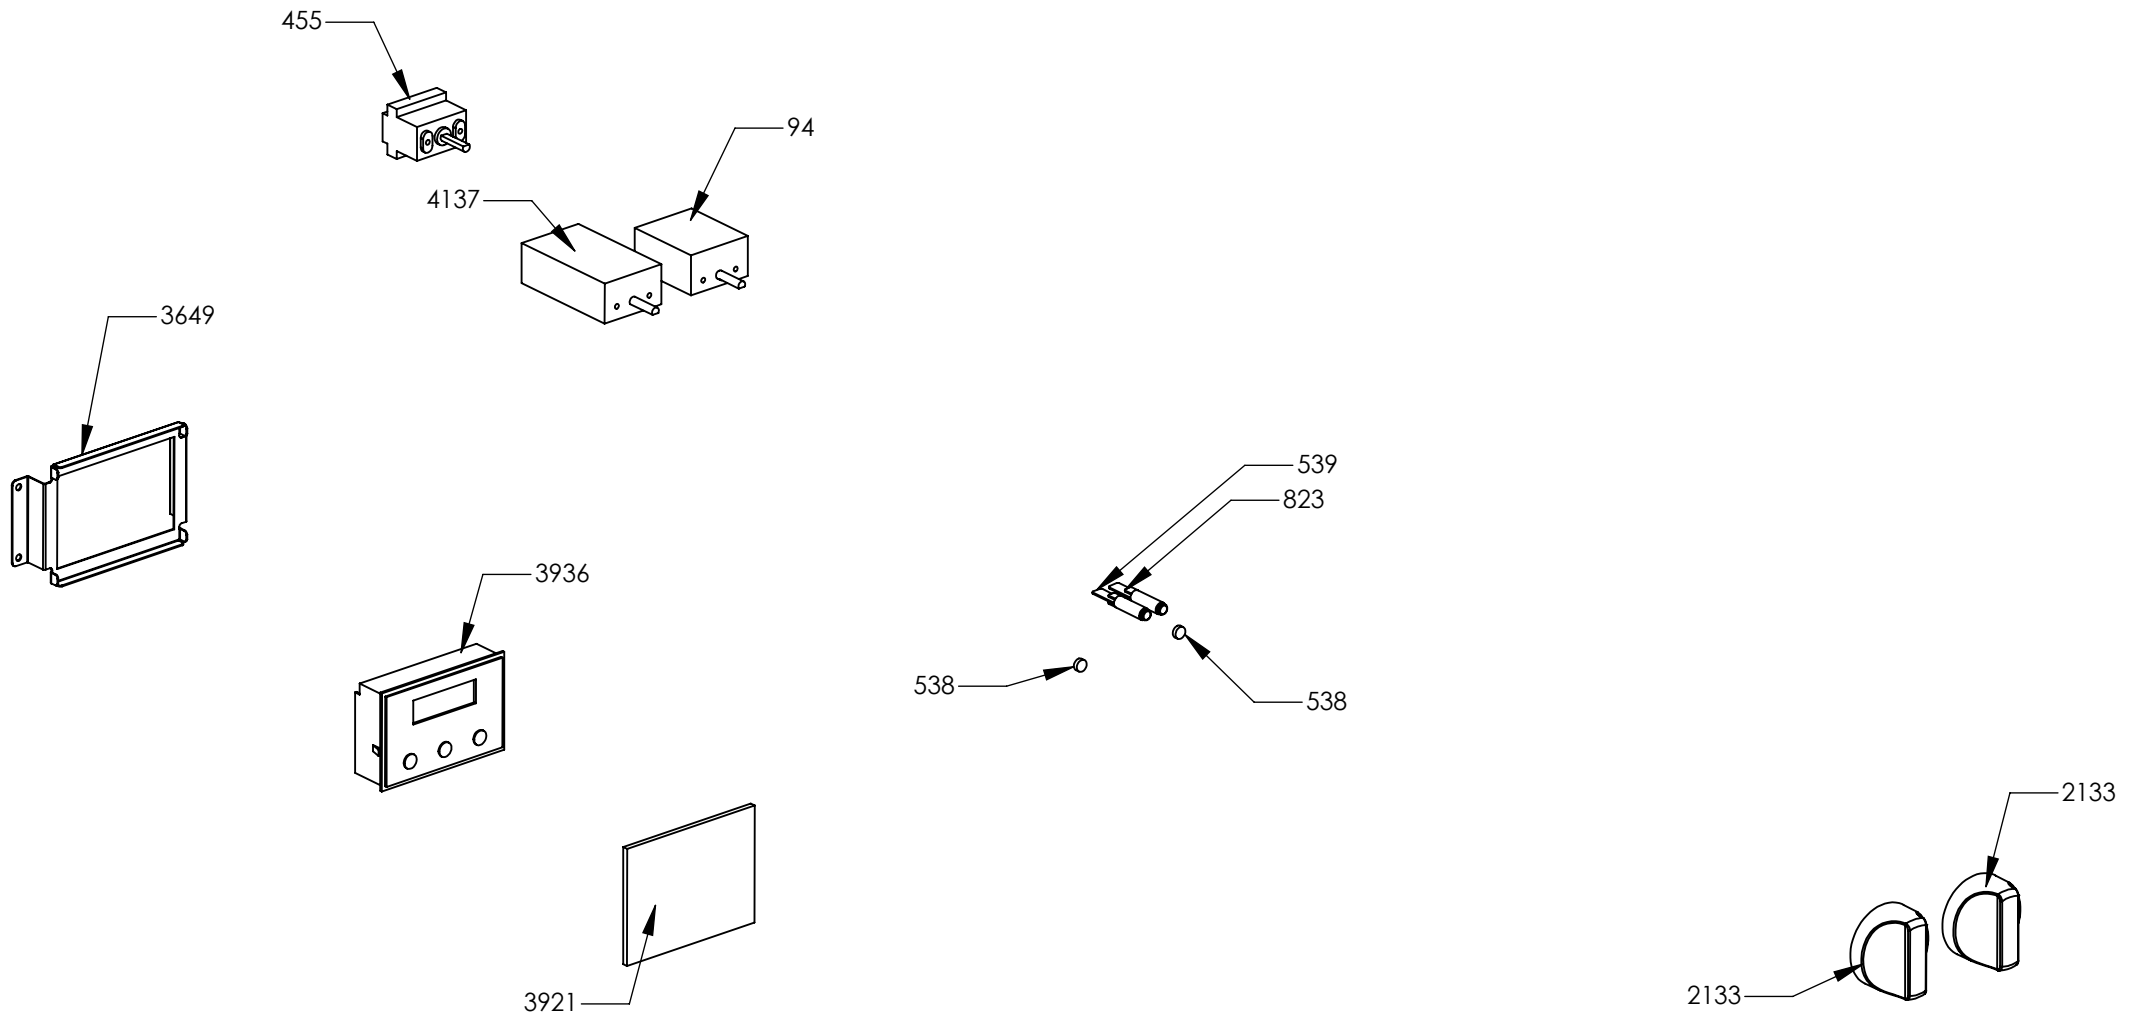

Rif. Esploso	Codice	Descrizione	Q.ta
98	481913	Terminal board for oven 32 PA 233	1
1014	ZS2026	Thermostat TY60 N.O. fixing B	1
1439	ZS2663	Tangential oven fan L=180 Plaset (AU)	1
3640	ZS5704	Left guard for oven 060/090	1
3641	ZS5705	Right guard for oven 060/090	1
3642	ZS5706	Upper guard for oven AGF 060	1
3643	ZS5707	Lower guard for oven AGF 060	1
3644	ZS5708	Rear guard for oven AGF 060	1
3645	ZS5709	Muffle fan guard oven AGF 060 DC Ascot / Genesi	1
3646	ZS5710	Air conveyer for oven 060/060 DC	1
3648	ZS5712	Rear support for muffle left/right side oven	2
3935	ZS6313	Lateral handle	4
4001	ZS6531	Control panel Genesi oven 60 S.STEEL	1
4107	ZS6596	Thermoswitch 16 Ampere	1
4177	ZS6694	Commutator support 1 control	2
4276	ZS6809	Bracket condensate collection 60 complete	1

Rif. Esploso	Codice	Descrizione	Q.ta
94	481814	Commutator multif. for 90 built-in oven(no pizza)	1
455	ZS1075	Thermostat for built-in oven	1
538	ZS1204	Led transparent	2
539	ZS1205	Fluorescent green warning light	1
823	ZS1755	Fluorescent orange warning light	1
2133	ZS3047	Knob for cooker Sintesi SLT	2
3649	ZS5713	Electrical display support	1
3921	ZS6051	Glass lcd 3 holes	1
3936	ZS6334	Timer (blue led) 3 TT SIEBE Touch meat probe	1
4137	ZS6655	Commutator steam oven functions	1

Rif. Esploso	Codice	Descrizione	Q.ta
2601	GR2550	Assembly glued oven door 60/100 double oven	1
2937	GR4313	Assembly door 30/60/90 right bar profile 07	1
2938	GR4314	Assembly door 30/60/90 left bar profile 07	1
1048	ZS2130	Door oven handle for oven 60 chromed SLT cooker 100	1
1334	ZS2308	Inner glass oven door 60	1
1337	ZS2393	In-between glass oven door 60 04	1
1339	ZS2416	Door hinge for multifunction oven 60	2
1280	ZS2419	Spring for door glass assembling 04	6
1383	ZS2550	Glued external oven door 60/100 double oven	1
2943	ZS4746	Right support for inner glass	1
2944	ZS4747	Left support for inner glass	1