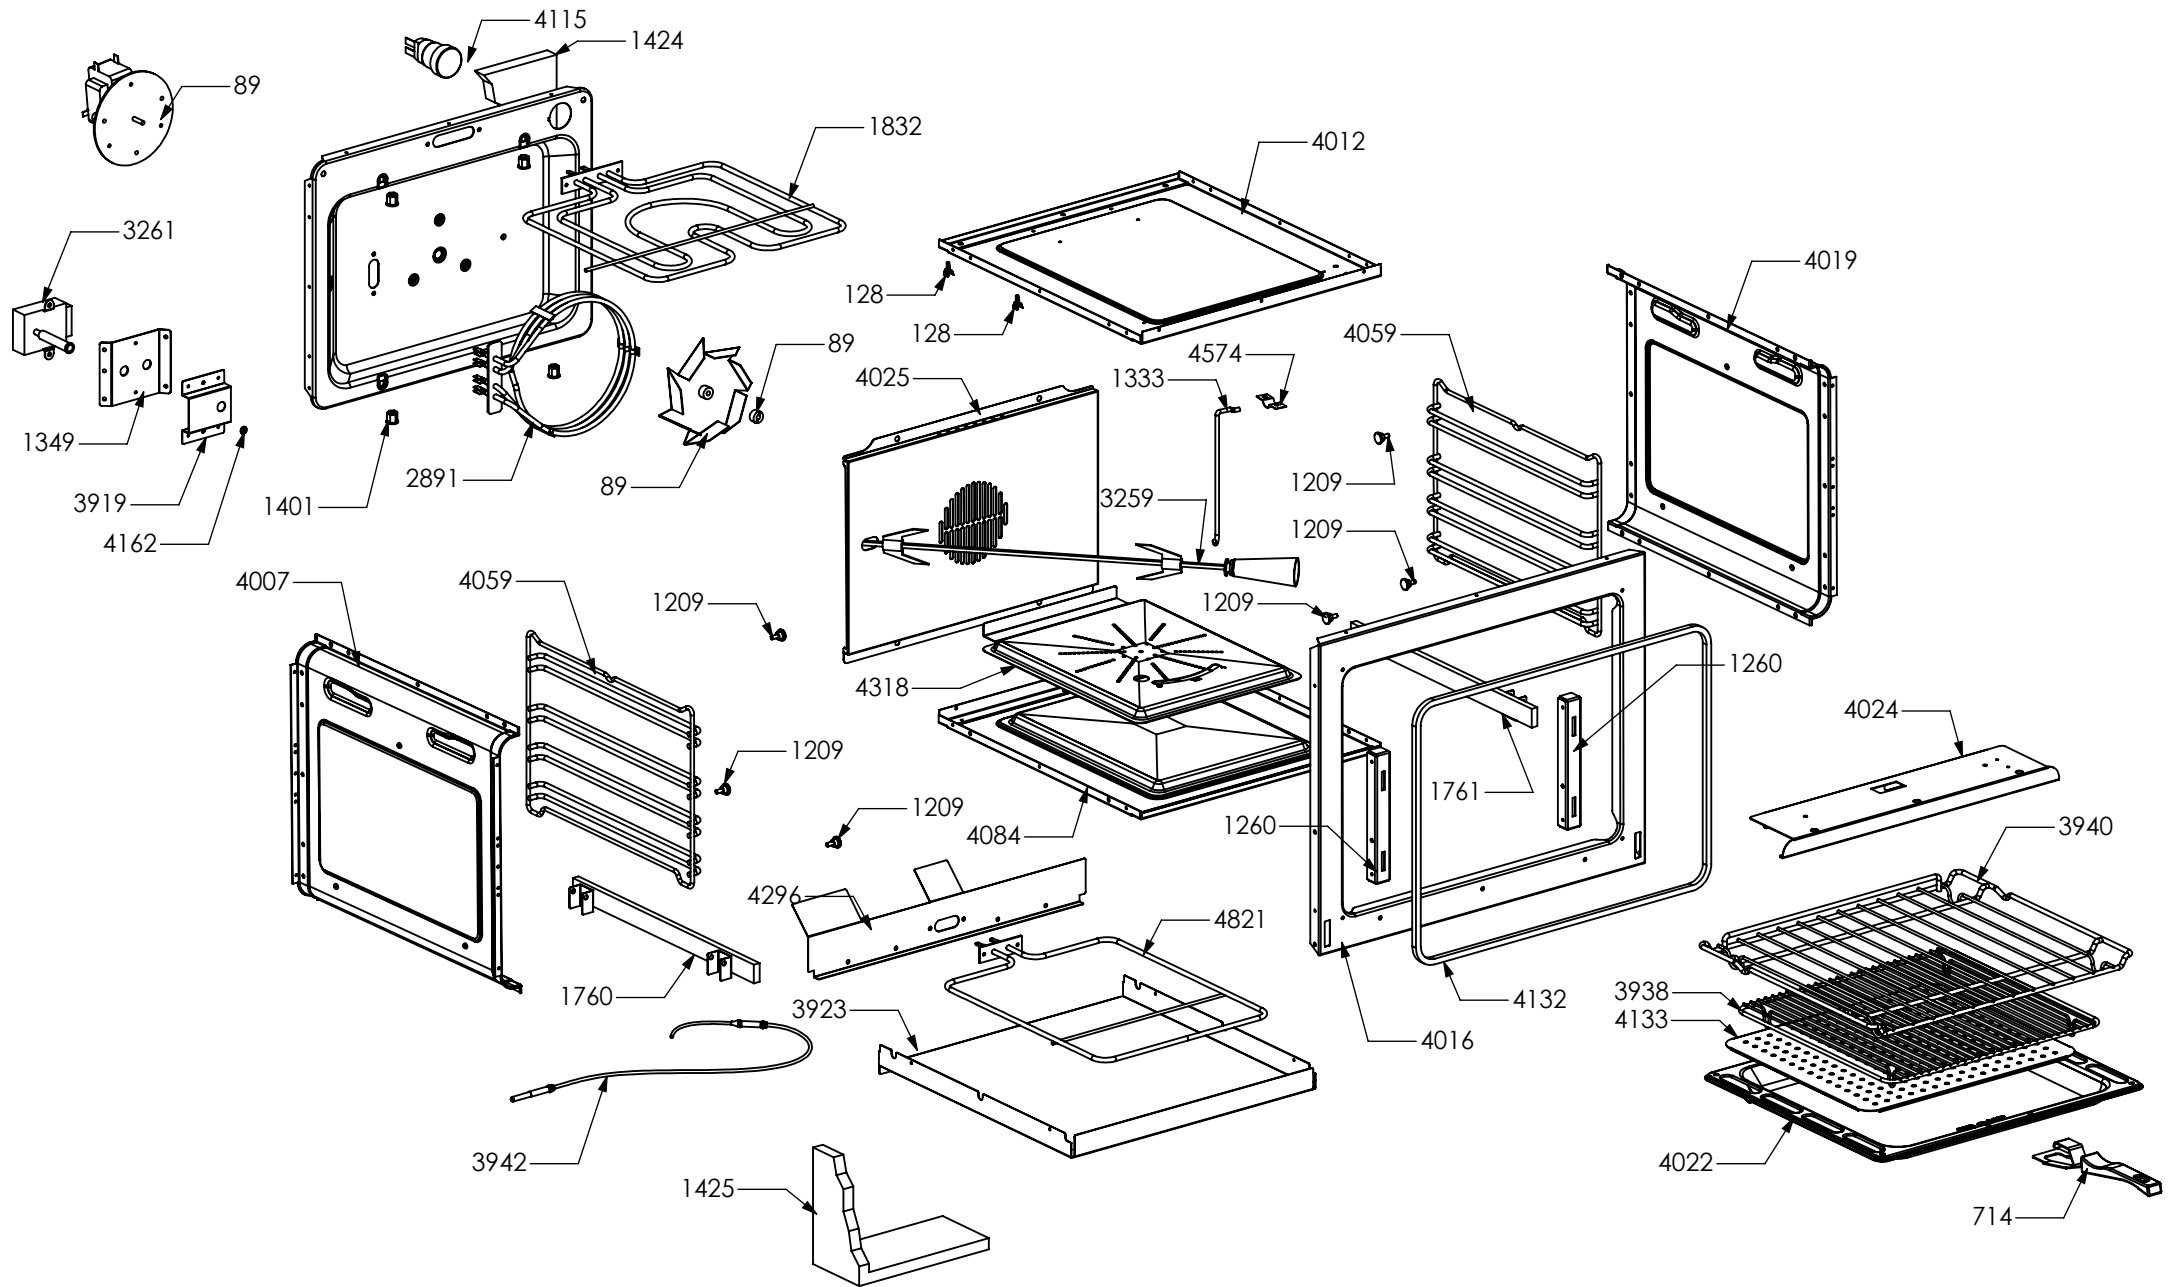

Rif. Esploso	Codice	Descrizione	Q.ta
98	481913	Terminal board for oven 32 PA 233	1
1014	ZS2026	Thermostat TY60 N.O. fixing B	1
1439	ZS2663	Tangential oven fan L=180 Plaset (AU)	1
3640	ZS5704	Left guard for oven 060/090	1
3641	ZS5705	Right guard for oven 060/090	1
3642	ZS5706	Upper guard for oven AGF 060	1
3643	ZS5707	Lower guard for oven AGF 060	1
3644	ZS5708	Rear guard for oven AGF 060	1
3645	ZS5709	Muffle fan guard oven AGF 060 DC Ascot / Genesi	1
3646	ZS5710	Air conveyer for oven 060/060 DC	1
3648	ZS5712	Rear support for muffle left/right side oven	2
3935	ZS6313	Lateral handle	4
4001	ZS6531	Control panel Genesi oven 60 S.STEEL	1
4107	ZS6596	Thermoswitch 16 Ampere	1
4177	ZS6694	Commutator support 1 control	2
4276	ZS6809	Bracket condensate collection 60 complete	1

Rif. Esploso	Codice	Descrizione	Q.ta
94	481814	Commutator multif. for 90 built-in oven(no pizza)	1
455	ZS1075	Thermostat for built-in oven	1
538	ZS1204	Led transparent	2
539	ZS1205	Fluorescent green warning light	1
823	ZS1755	Fluorescent orange warning light	1
2133	ZS3047	Knob for cooker Sintesi SLT	2
3649	ZS5713	Electrical display support	1
3921	ZS6051	Glass lcd 3 holes	1
3936	ZS6334	Timer (blue led) 3 TT SIEBE Touch meat probe	1
4137	ZS6655	Commutator steam oven functions	1

Rif. Esploso	Codice	Descrizione	Q.ta
2601	GR2550	Assembly glued oven door 60/100 double oven	1
2937	GR4313	Assembly door 30/60/90 right bar profile 07	1
2938	GR4314	Assembly door 30/60/90 left bar profile 07	1
1048	ZS2130	Door oven handle for oven 60 chromed SLT cooker 100	1
1334	ZS2308	Inner glass oven door 60	1
1337	ZS2393	In-between glass oven door 60 04	1
1339	ZS2416	Door hinge for multifunction oven 60	2
1280	ZS2419	Spring for door glass assembling 04	6
1383	ZS2550	Glued external oven door 60/100 double oven	1
2943	ZS4746	Right support for inner glass	1
2944	ZS4747	Left support for inner glass	1