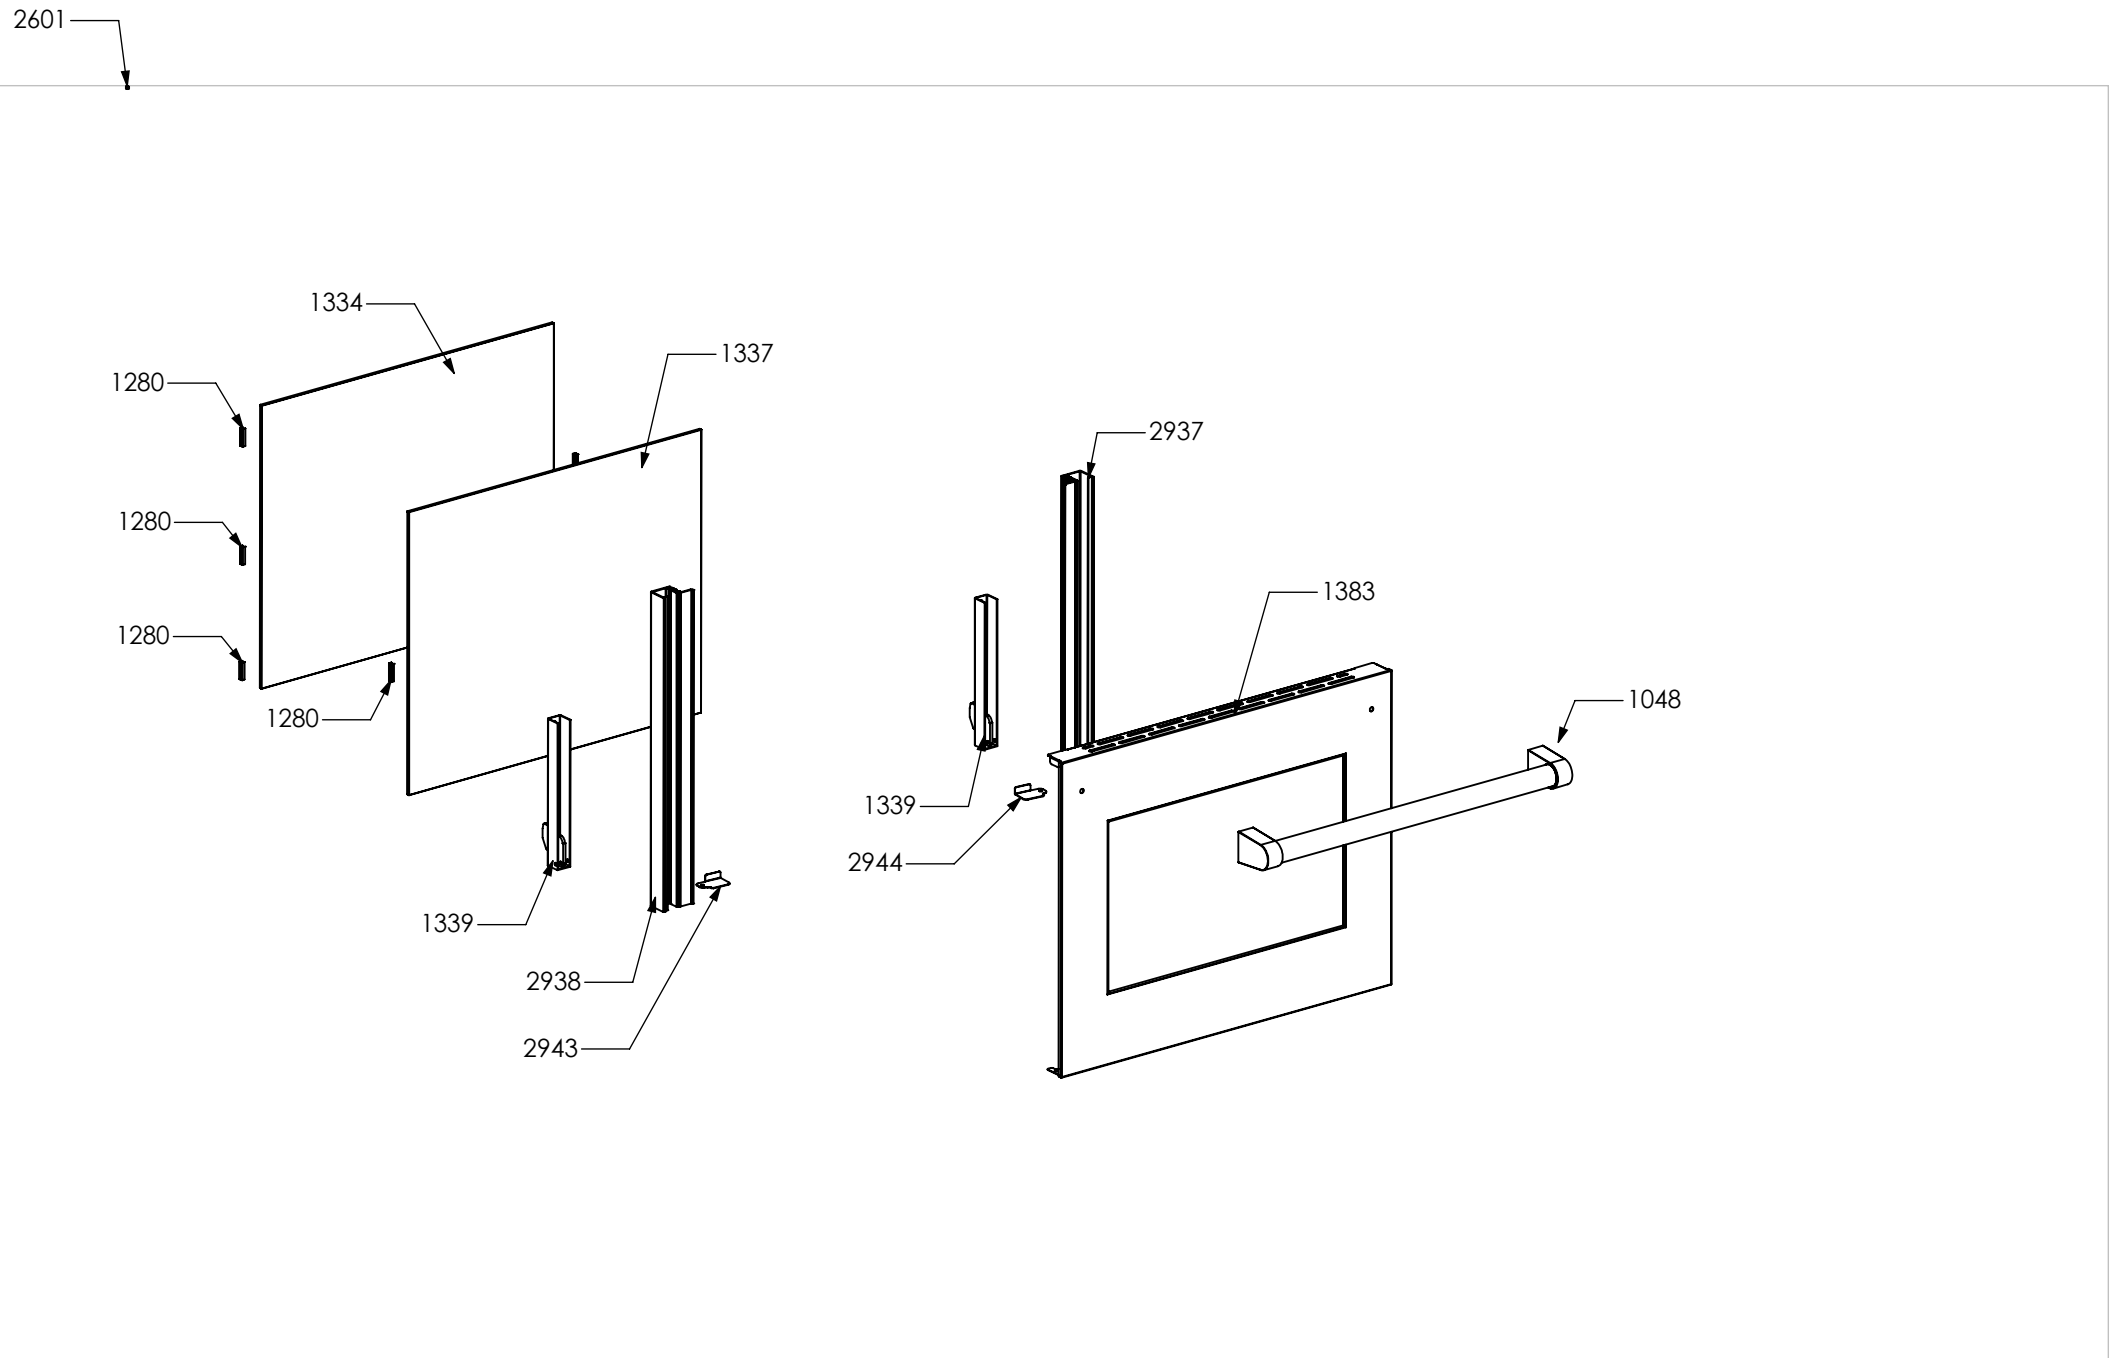

Rif. Esploso	Codice	Descrizione	Q.ta
98	481913	Terminal board for oven 32 PA 233	1
1014	ZS2026	Thermostat TY60 N.O. fixing B	1
1439	ZS2663	Tangential oven fan L=180 Plaset (AU)	1
3640	ZS5704	Left guard for oven 060/090	1
3641	ZS5705	Right guard for oven 060/090	1
3642	ZS5706	Upper guard for oven AGF 060	1
3643	ZS5707	Lower guard for oven AGF 060	1
3644	ZS5708	Rear guard for oven AGF 060	1
3645	ZS5709	Muffle fan guard oven AGF 060 DC Ascot / Genesi	1
3646	ZS5710	Air conveyer for oven 060/060 DC	1
3648	ZS5712	Rear support for muffle left/right side oven	2
3935	ZS6313	Lateral handle	4
4001	ZS6531	Control panel Genesi oven 60 S.STEEL	1
4107	ZS6596	Thermoswitch 16 Ampere	1
4177	ZS6694	Commutator support 1 control	2
4276	ZS6809	Bracket condensate collection 60 complete	1

Rif. Esploso	Codice	Descrizione	Q.ta
94	481814	Commutator multif. for 90 built-in oven(no pizza)	1
455	ZS1075	Thermostat for built-in oven	1
538	ZS1204	Led transparent	2
539	ZS1205	Fluorescent green warning light	1
823	ZS1755	Fluorescent orange warning light	1
2133	ZS3047	Knob for cooker Sintesi SLT	2
3649	ZS5713	Electrical display support	1
3921	ZS6051	Glass lcd 3 holes	1
3936	ZS6334	Timer (blue led) 3 TT SIEBE Touch meat probe	1
4137	ZS6655	Commutator steam oven functions	1

Rif. Esploso	Codice	Descrizione	Q.ta
2601	GR2550	Assembly glued oven door 60/100 double oven	1
2937	GR4313	Assembly door 30/60/90 right bar profile 07	1
2938	GR4314	Assembly door 30/60/90 left bar profile 07	1
1048	ZS2130	Door oven handle for oven 60 chromed SLT cooker 100	1
1334	ZS2308	Inner glass oven door 60	1
1337	ZS2393	In-between glass oven door 60 04	1
1339	ZS2416	Door hinge for multifunction oven 60	2
1280	ZS2419	Spring for door glass assembling 04	6
1383	ZS2550	Glued external oven door 60/100 double oven	1
2943	ZS4746	Right support for inner glass	1
2944	ZS4747	Left support for inner glass	1