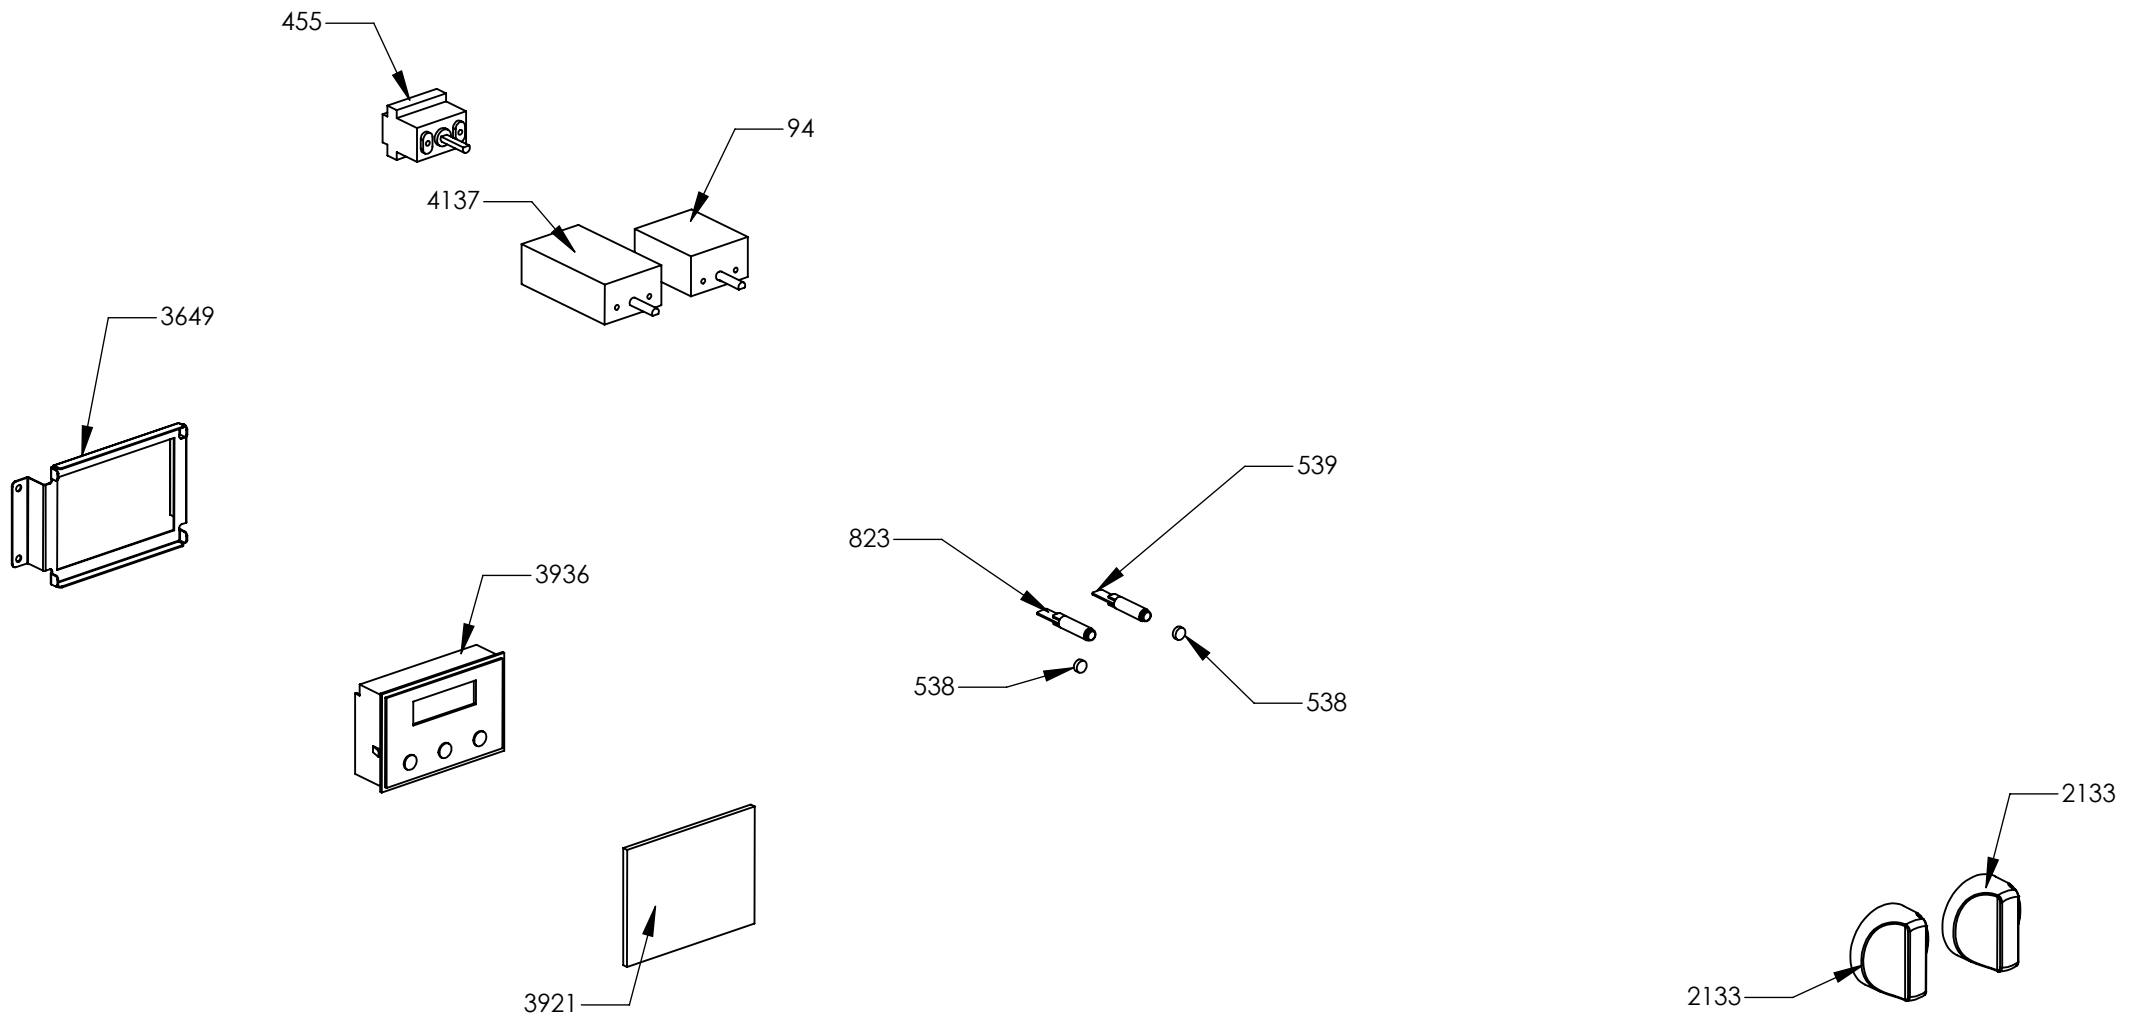

Rif. Esploso	Codice	Descrizione	Q.ta
98	481913	Terminal board for oven 32 PA 233	1
1014	ZS2026	Thermostat TY60 N.O. fixing B	1
1439	ZS2663	Tangential oven fan L=180 Plaset (AU)	1
3640	ZS5704	Left guard for oven 060/090	1
3641	ZS5705	Right guard for oven 060/090	1
3659	ZS5723	Lower guard for oven AGF 090	1
3660	ZS5724	Rear guard for oven AGF 090	1
3661	ZS5725	Muffle fan guard oven AGF 090 Genesi	1
3663	ZS5770	Upper guard for oven AGF 090	1
3665	ZS5772	Front support for muffle left/right side oven 90	2
3666	ZS5773	Rear support for muffle left/right side oven 90	2
3935	ZS6313	Lateral handle	4
3986	ZS6485	Reinforcement for lower guard oven 90	1
4004	ZS6534	Control panel Genesi oven 90 S.STEEL	1
4070	ZS6481	Air conveyor for oven 090	1
4107	ZS6596	Thermoswitch 16 Ampere	1
4177	ZS6694	Commutator support 1 control	3
4277	ZS6810	Bracket condensate collection 90 complete	1

Rif. Esploso	Codice	Descrizione	Q.ta
94	481814	Commutator multif. for 90 built-in oven(no pizza)	1
455	ZS1075	Thermostat for built-in oven	1
538	ZS1204	Led transparent	2
539	ZS1205	Fluorescent green warning light	1
823	ZS1755	Fluorescent orange warning light	1
2133	ZS3047	Knob for cooker Sintesi SLT	2
3649	ZS5713	Electrical display support	1
3921	ZS6051	Glass lcd 3 holes	1
3936	ZS6334	Timer (blue led) 3 TT SIEBE Touch meat probe	1
4137	ZS6655	Commutator steam oven functions	1

2602

Rif. Esploso	Codice	Descrizione	Q.ta
2602	GR2552	Assembly glued oven door 90	1
2937	GR4313	Assembly door 30/60/90 right bar profile 07	1
2938	GR4314	Assembly door 30/60/90 left bar profile 07	1
1049	ZS2131	Door oven handle for oven 90 chromed SLT cooker 90/120	1
1221	ZS2307	Inner glass oven door 90	1
1259	ZS2394	In-between glass oven door 90 04	1
1279	ZS2417	Door hinge for oven 90	2
1280	ZS2419	Spring for door glass assembling 04	4
1384	ZS2552	Glued external oven door 90	1
1575	ZS2931	Spacer between glasses	4
2943	ZS4746	Right support for inner glass	1
2944	ZS4747	Left support for inner glass	1