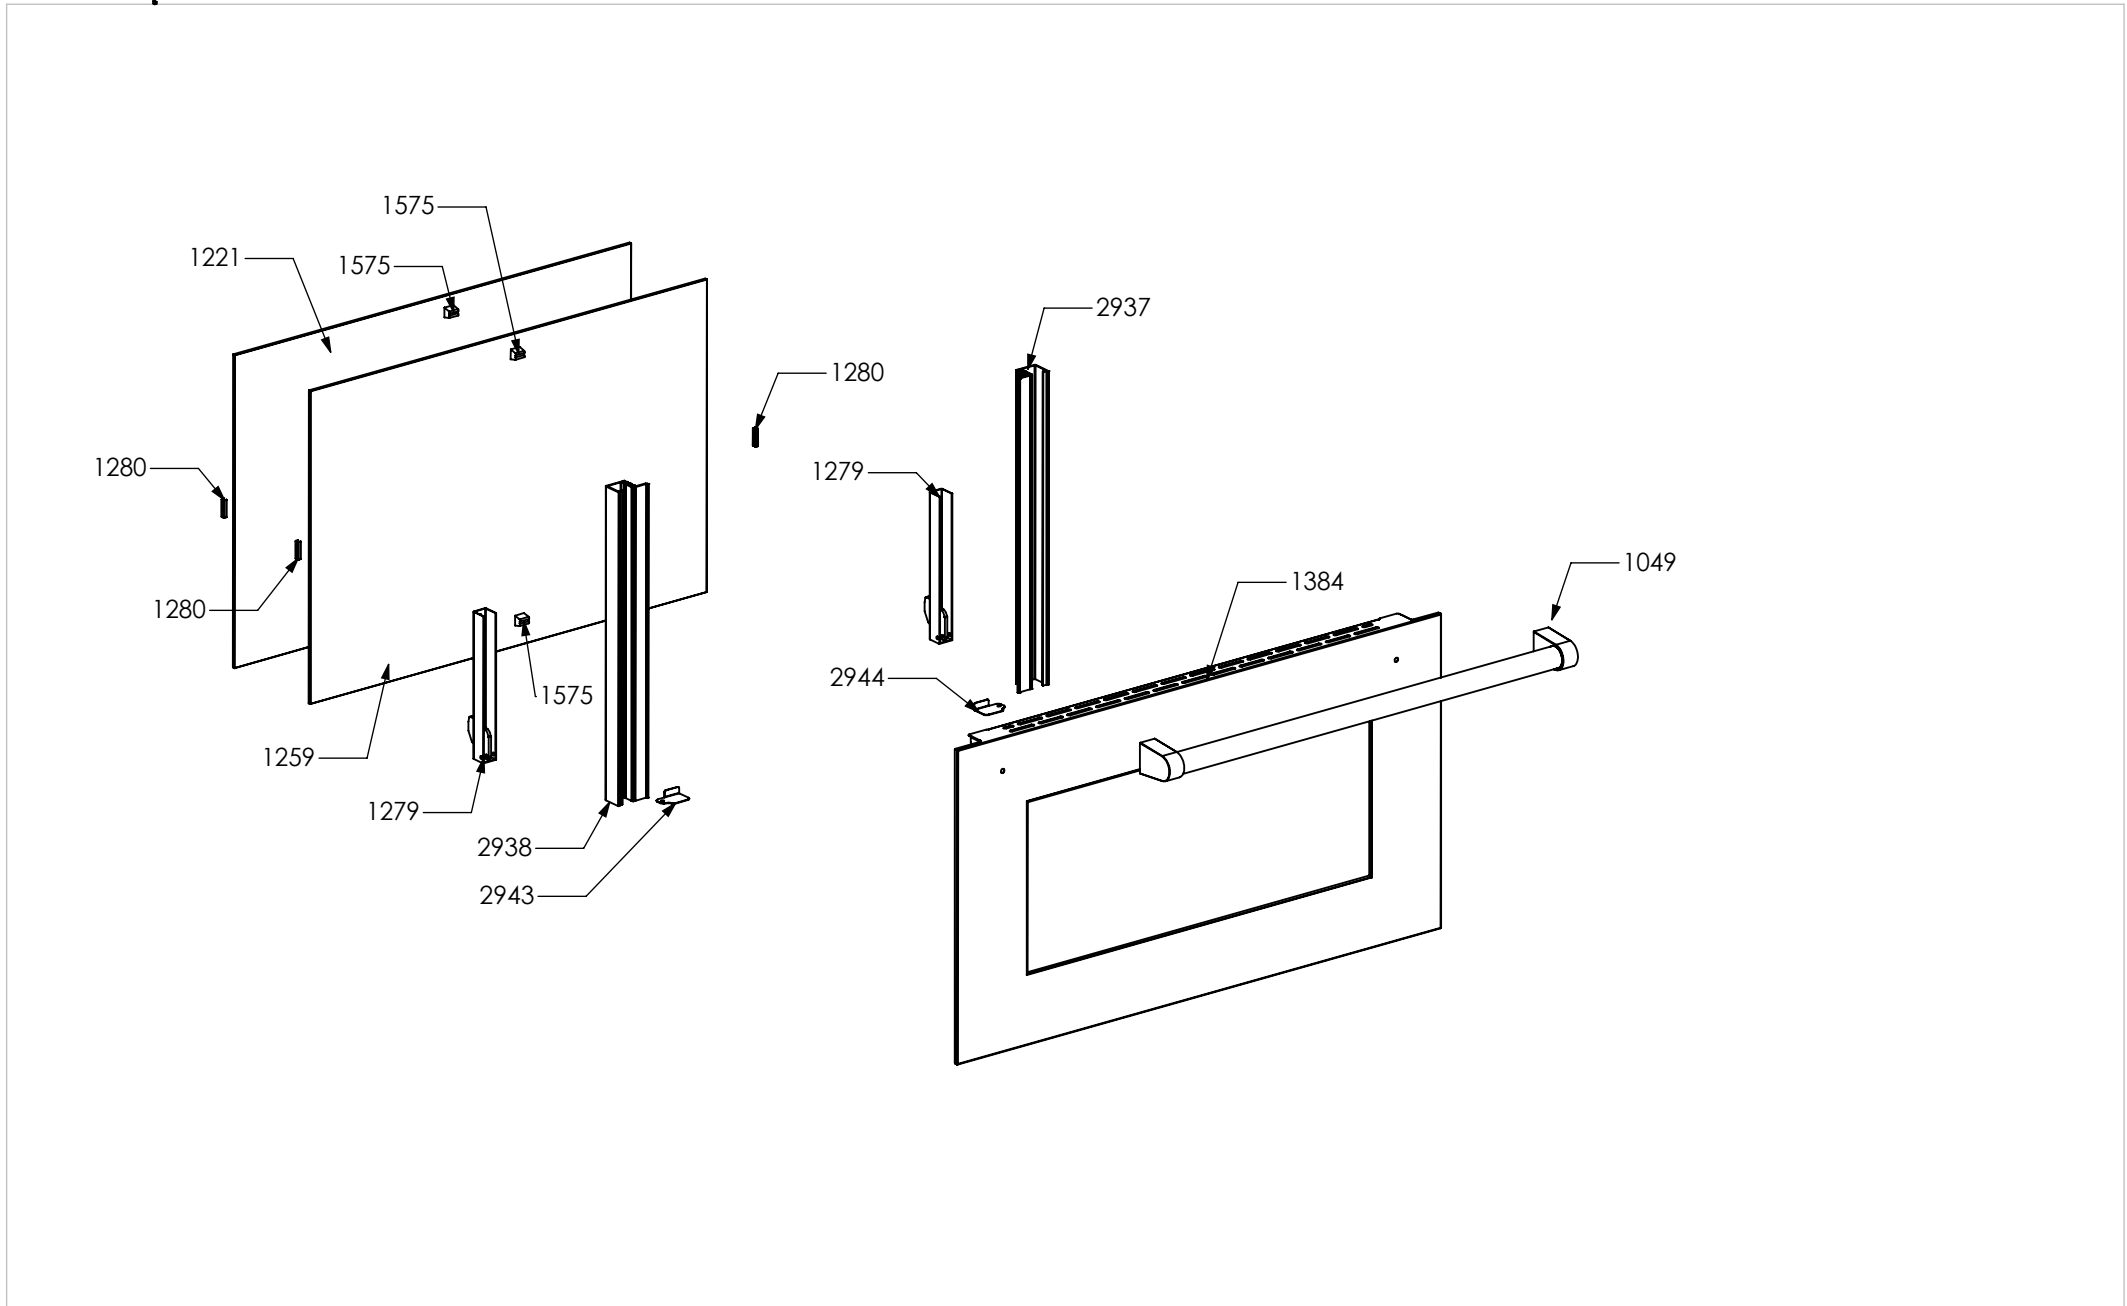

Rif. Esploso	Codice	Descrizione	Q.ta
98	481913	Terminal board for oven 32 PA 233	1
1014	ZS2026	Thermostat TY60 N.O. fixing B	1
1439	ZS2663	Tangential oven fan L=180 Plaset (AU)	1
3640	ZS5704	Left guard for oven 060/090	1
3641	ZS5705	Right guard for oven 060/090	1
3659	ZS5723	Lower guard for oven AGF 090	1
3660	ZS5724	Rear guard for oven AGF 090	1
3661	ZS5725	Muffle fan guard oven AGF 090 Genesi	1
3663	ZS5770	Upper guard for oven AGF 090	1
3665	ZS5772	Front support for muffle left/right side oven 90	2
3666	ZS5773	Rear support for muffle left/right side oven 90	2
3935	ZS6313	Lateral handle	4
3986	ZS6485	Reinforcement for lower guard oven 90	1
4004	ZS6534	Control panel Genesi oven 90 S.STEEL	1
4070	ZS6481	Air conveyor for oven 090	1
4107	ZS6596	Thermoswitch 16 Ampere	1
4177	ZS6694	Commutator support 1 control	3
4277	ZS6810	Bracket condensate collection 90 complete	1

Rif. Esploso	Codice	Descrizione	Q.ta
94	481814	Commutator multif. for 90 built-in oven(no pizza)	1
455	ZS1075	Thermostat for built-in oven	1
538	ZS1204	Led transparent	2
539	ZS1205	Fluorescent green warning light	1
823	ZS1755	Fluorescent orange warning light	1
2133	ZS3047	Knob for cooker Sintesi SLT	2
3649	ZS5713	Electrical display support	1
3921	ZS6051	Glass lcd 3 holes	1
3936	ZS6334	Timer (blue led) 3 TT SIEBE Touch meat probe	1
4137	ZS6655	Commutator steam oven functions	1

2602

Rif. Esploso	Codice	Descrizione	Q.ta
2602	GR2552	Assembly glued oven door 90	1
2937	GR4313	Assembly door 30/60/90 right bar profile 07	1
2938	GR4314	Assembly door 30/60/90 left bar profile 07	1
1049	ZS2131	Door oven handle for oven 90 chromed SLT cooker 90/120	1
1221	ZS2307	Inner glass oven door 90	1
1259	ZS2394	In-between glass oven door 90 04	1
1279	ZS2417	Door hinge for oven 90	2
1280	ZS2419	Spring for door glass assembling 04	4
1384	ZS2552	Glued external oven door 90	1
1575	ZS2931	Spacer between glasses	4
2943	ZS4746	Right support for inner glass	1
2944	ZS4747	Left support for inner glass	1