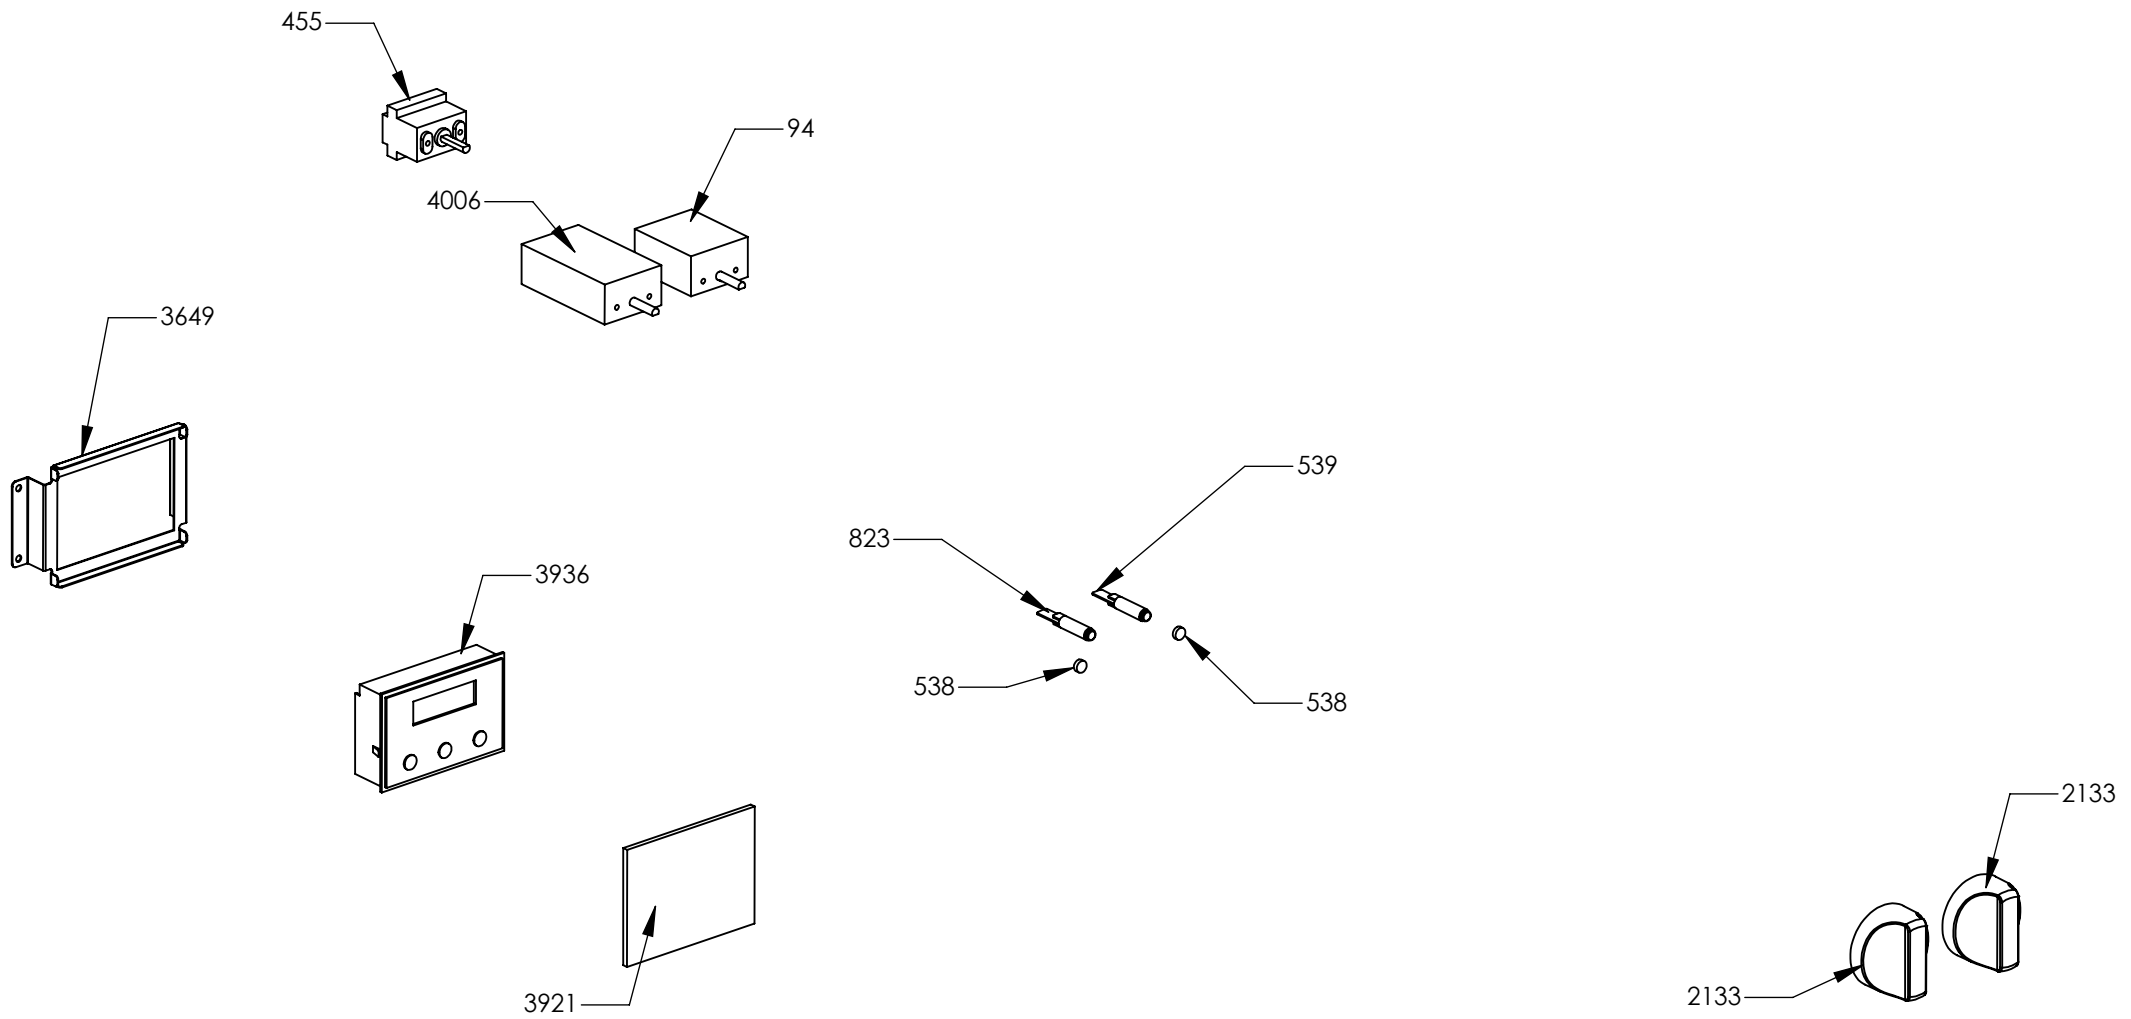

Rif. Esploso	Codice	Descrizione	Q.ta
98	481913	Terminal board for oven 32 PA 233	1
1014	ZS2026	Thermostat TY60 N.O. fixing B	1
1439	ZS2663	Tangential oven fan L=180 Plaset (AU)	1
3640	ZS5704	Left guard for oven 060/090	1
3641	ZS5705	Right guard for oven 060/090	1
3659	ZS5723	Lower guard for oven AGF 090	1
3660	ZS5724	Rear guard for oven AGF 090	1
3661	ZS5725	Muffle fan guard oven AGF 090 Genesi	1
3663	ZS5770	Upper guard for oven AGF 090	1
3665	ZS5772	Front support for muffle left/right side oven 90	2
3666	ZS5773	Rear support for muffle left/right side oven 90	2
3935	ZS6313	Lateral handle	4
3986	ZS6485	Reinforcement for lower guard oven 90	1
4003	ZS6533	Control panel Genesi oven 90 S.STEEL	1
4070	ZS6481	Air conveyor for oven 090	1
4107	ZS6596	Thermoswitch 16 Ampere	1
4177	ZS6694	Commutator support 1 control	3
4277	ZS6810	Bracket condensate collection 90 complete	1

Rif. Esploso	Codice	Descrizione	Q.ta
94	481814	Commutator multif. for 90 built-in oven(no pizza)	1
455	ZS1075	Thermostat for built-in oven	1
538	ZS1204	Led transparent	2
539	ZS1205	Fluorescent green warning light	1
823	ZS1755	Fluorescent orange warning light	1
2133	ZS3047	Knob for cooker Sintesi SLT	2
3649	ZS5713	Electrical display support	1
3921	ZS6051	Glass lcd 3 holes	1
3936	ZS6334	Timer (blue led) 3 TT SIEBE Touch meat probe	1
4006	ZS6538	Commutator oven fast heat functions	1

2602

Rif. Esploso	Codice	Descrizione	Q.ta
2602	GR2552	Assembly glued oven door 90	1
2937	GR4313	Assembly door 30/60/90 right bar profile 07	1
2938	GR4314	Assembly door 30/60/90 left bar profile 07	1
1049	ZS2131	Door oven handle for oven 90 chromed SLT cooker 90/120	1
1221	ZS2307	Inner glass oven door 90	1
1259	ZS2394	In-between glass oven door 90 04	1
1279	ZS2417	Door hinge for oven 90	2
1280	ZS2419	Spring for door glass assembling 04	4
1384	ZS2552	Glued external oven door 90	1
1575	ZS2931	Spacer between glasses	4
2943	ZS4746	Right support for inner glass	1
2944	ZS4747	Left support for inner glass	1