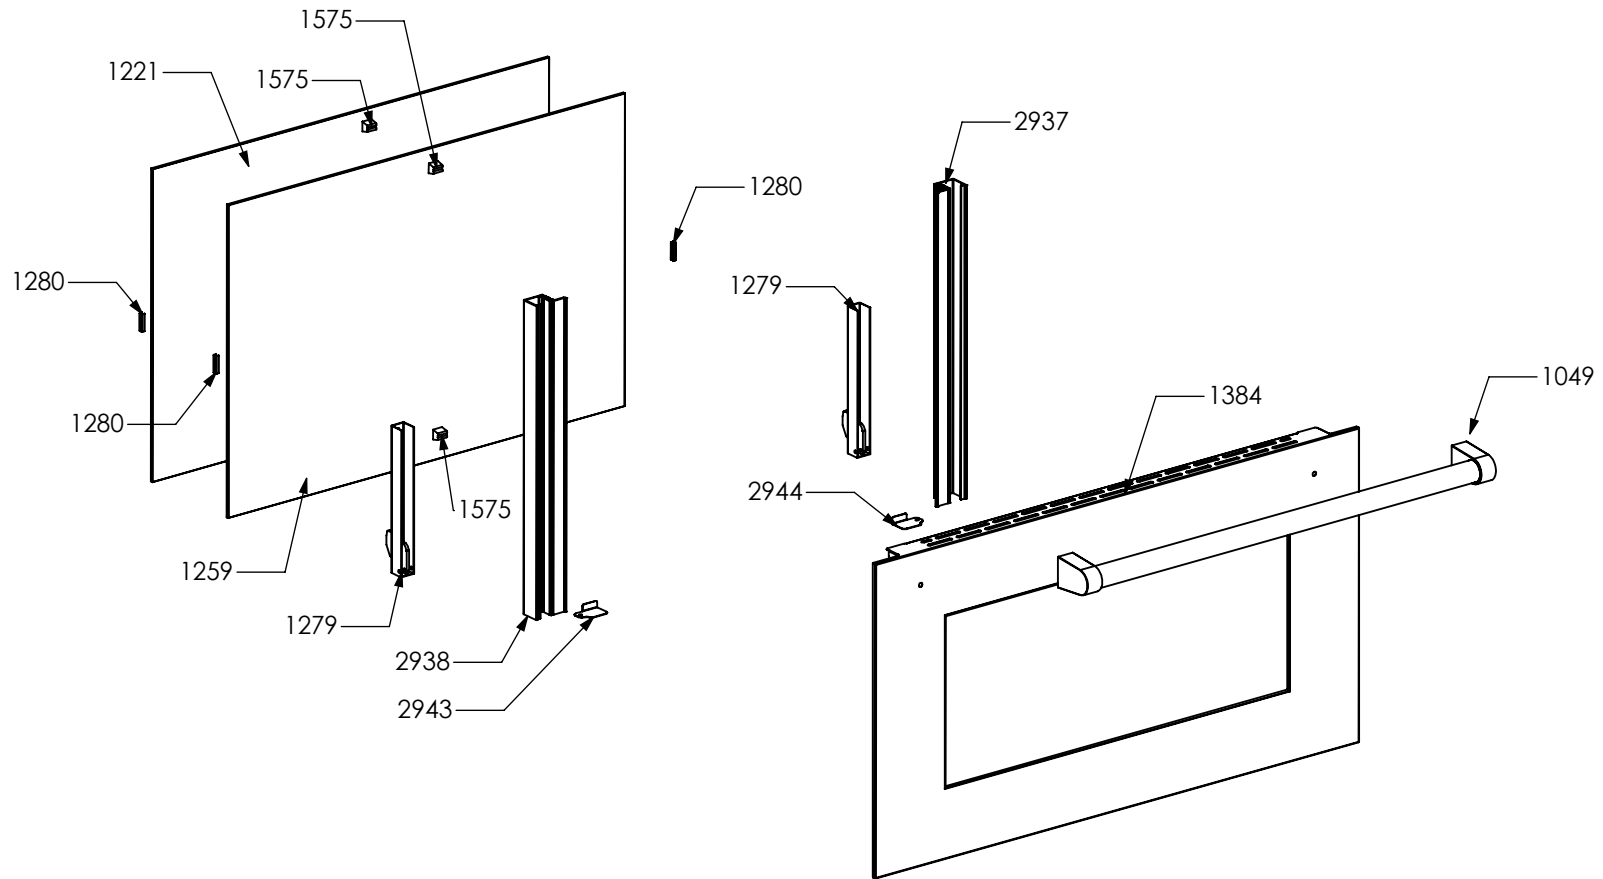

Rif. Esploso	Codice	Descrizione	Q.ta
98	481913	Terminal board for oven 32 PA 233	1
1014	ZS2026	Thermostat TY60 N.O. fixing B	1
1439	ZS2663	Tangential oven fan L=180 Plaset (AU)	1
3640	ZS5704	Left guard for oven 060/090	1
3641	ZS5705	Right guard for oven 060/090	1
3659	ZS5723	Lower guard for oven AGF 090	1
3660	ZS5724	Rear guard for oven AGF 090	1
3661	ZS5725	Muffle fan guard oven AGF 090 Genesi	1
3663	ZS5770	Upper guard for oven AGF 090	1
3665	ZS5772	Front support for muffle left/right side oven 90	2
3666	ZS5773	Rear support for muffle left/right side oven 90	2
3935	ZS6313	Lateral handle	4
3986	ZS6485	Reinforcement for lower guard oven 90	1
4003	ZS6533	Control panel Genesi oven 90 S.STEEL	1
4070	ZS6481	Air conveyor for oven 090	1
4107	ZS6596	Thermoswitch 16 Ampere	1
4177	ZS6694	Commutator support 1 control	3
4277	ZS6810	Bracket condensate collection 90 complete	1

Rif. Esploso	Codice	Descrizione	Q.ta
94	481814	Commutator multif. for 90 built-in oven(no pizza)	1
455	ZS1075	Thermostat for built-in oven	1
538	ZS1204	Led transparent	2
539	ZS1205	Fluorescent green warning light	1
823	ZS1755	Fluorescent orange warning light	1
2133	ZS3047	Knob for cooker Sintesi SLT	2
3649	ZS5713	Electrical display support	1
3921	ZS6051	Glass lcd 3 holes	1
3936	ZS6334	Timer (blue led) 3 TT SIEBE Touch meat probe	1
4006	ZS6538	Commutator oven fast heat functions	1

2602

Rif. Esploso	Codice	Descrizione	Q.ta
2602	GR2552	Assembly glued oven door 90	1
2937	GR4313	Assembly door 30/60/90 right bar profile 07	1
2938	GR4314	Assembly door 30/60/90 left bar profile 07	1
1049	ZS2131	Door oven handle for oven 90 chromed SLT cooker 90/120	1
1221	ZS2307	Inner glass oven door 90	1
1259	ZS2394	In-between glass oven door 90 04	1
1279	ZS2417	Door hinge for oven 90	2
1280	ZS2419	Spring for door glass assembling 04	4
1384	ZS2552	Glued external oven door 90	1
1575	ZS2931	Spacer between glasses	4
2943	ZS4746	Right support for inner glass	1
2944	ZS4747	Left support for inner glass	1