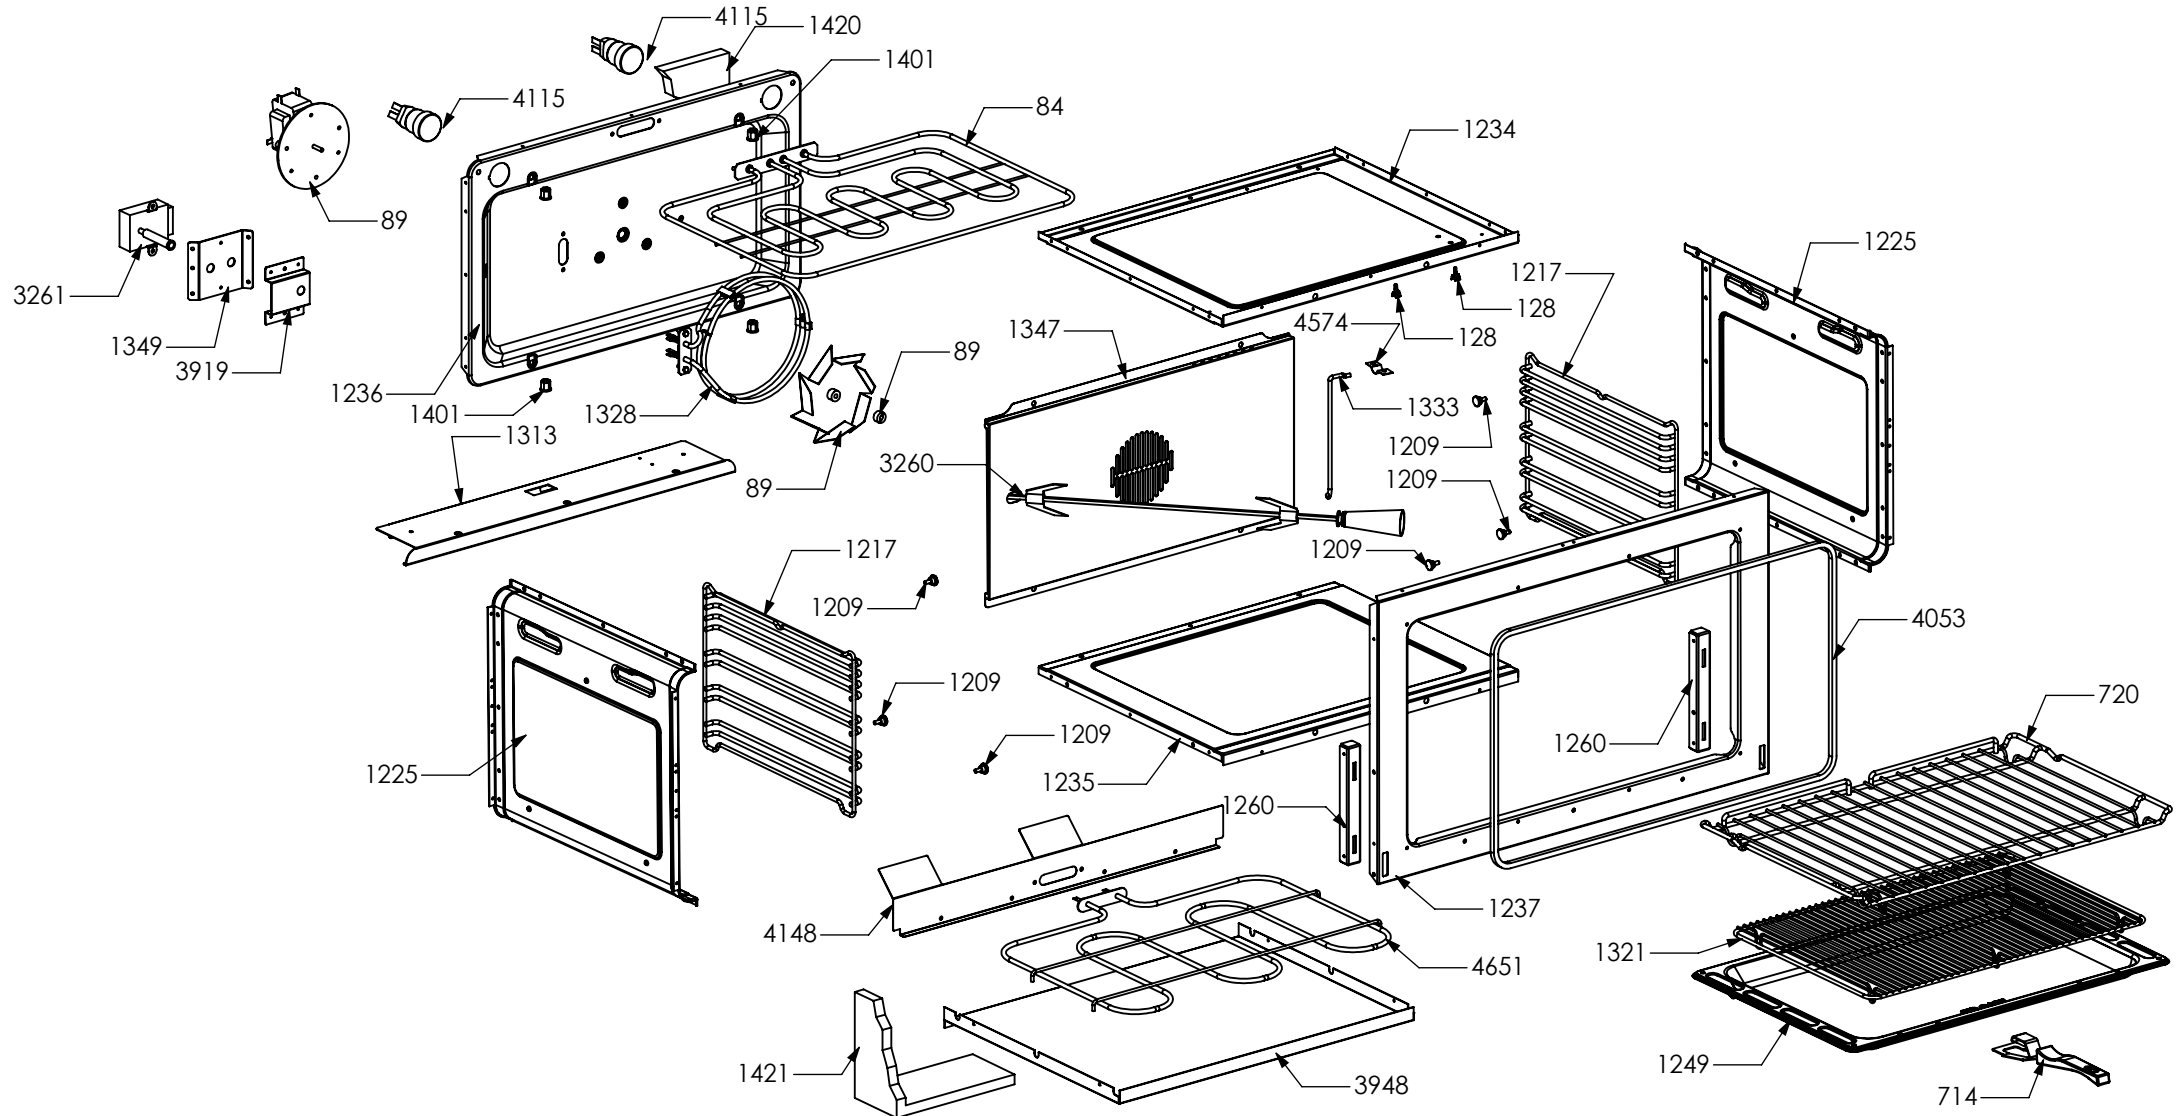

Rif. Esploso	Codice	Descrizione	Q.ta
98	481913	Terminal board for oven 32 PA 233	1
1014	ZS2026	Thermostat TY60 N.O. fixing B	1
1439	ZS2663	Tangential oven fan L=180 Plaset (AU)	1
3640	ZS5704	Left guard for oven 060/090	1
3641	ZS5705	Right guard for oven 060/090	1
3659	ZS5723	Lower guard for oven AGF 090	1
3660	ZS5724	Rear guard for oven AGF 090	1
3661	ZS5725	Muffle fan guard oven AGF 090 Genesi	1
3663	ZS5770	Upper guard for oven AGF 090	1
3665	ZS5772	Front support for muffle left/right side oven 90	2
3666	ZS5773	Rear support for muffle left/right side oven 90	2
3935	ZS6313	Lateral handle	4
3986	ZS6485	Reinforcement for lower guard oven 90	1
4003	ZS6533	Control panel Genesi oven 90 S.STEEL	1
4070	ZS6481	Air conveyor for oven 090	1
4107	ZS6596	Thermoswitch 16 Ampere	1
4177	ZS6694	Commutator support 1 control	3
4277	ZS6810	Bracket condensate collection 90 complete	1

Rif. Esploso	Codice	Descrizione	Q.ta
94	481814	Commutator multif. for 90 built-in oven(no pizza)	1
455	ZS1075	Thermostat for built-in oven	1
538	ZS1204	Led transparent	2
539	ZS1205	Fluorescent green warning light	1
823	ZS1755	Fluorescent orange warning light	1
2133	ZS3047	Knob for cooker Sintesi SLT	2
3649	ZS5713	Electrical display support	1
3921	ZS6051	Glass lcd 3 holes	1
3936	ZS6334	Timer (blue led) 3 TT SIEBE Touch meat probe	1
4006	ZS6538	Commutator oven fast heat functions	1

2602

Rif. Esploso	Codice	Descrizione	Q.ta
2602	GR2552	Assembly glued oven door 90	1
2937	GR4313	Assembly door 30/60/90 right bar profile 07	1
2938	GR4314	Assembly door 30/60/90 left bar profile 07	1
1049	ZS2131	Door oven handle for oven 90 chromed SLT cooker 90/120	1
1221	ZS2307	Inner glass oven door 90	1
1259	ZS2394	In-between glass oven door 90 04	1
1279	ZS2417	Door hinge for oven 90	2
1280	ZS2419	Spring for door glass assembling 04	4
1384	ZS2552	Glued external oven door 90	1
1575	ZS2931	Spacer between glasses	4
2943	ZS4746	Right support for inner glass	1
2944	ZS4747	Left support for inner glass	1