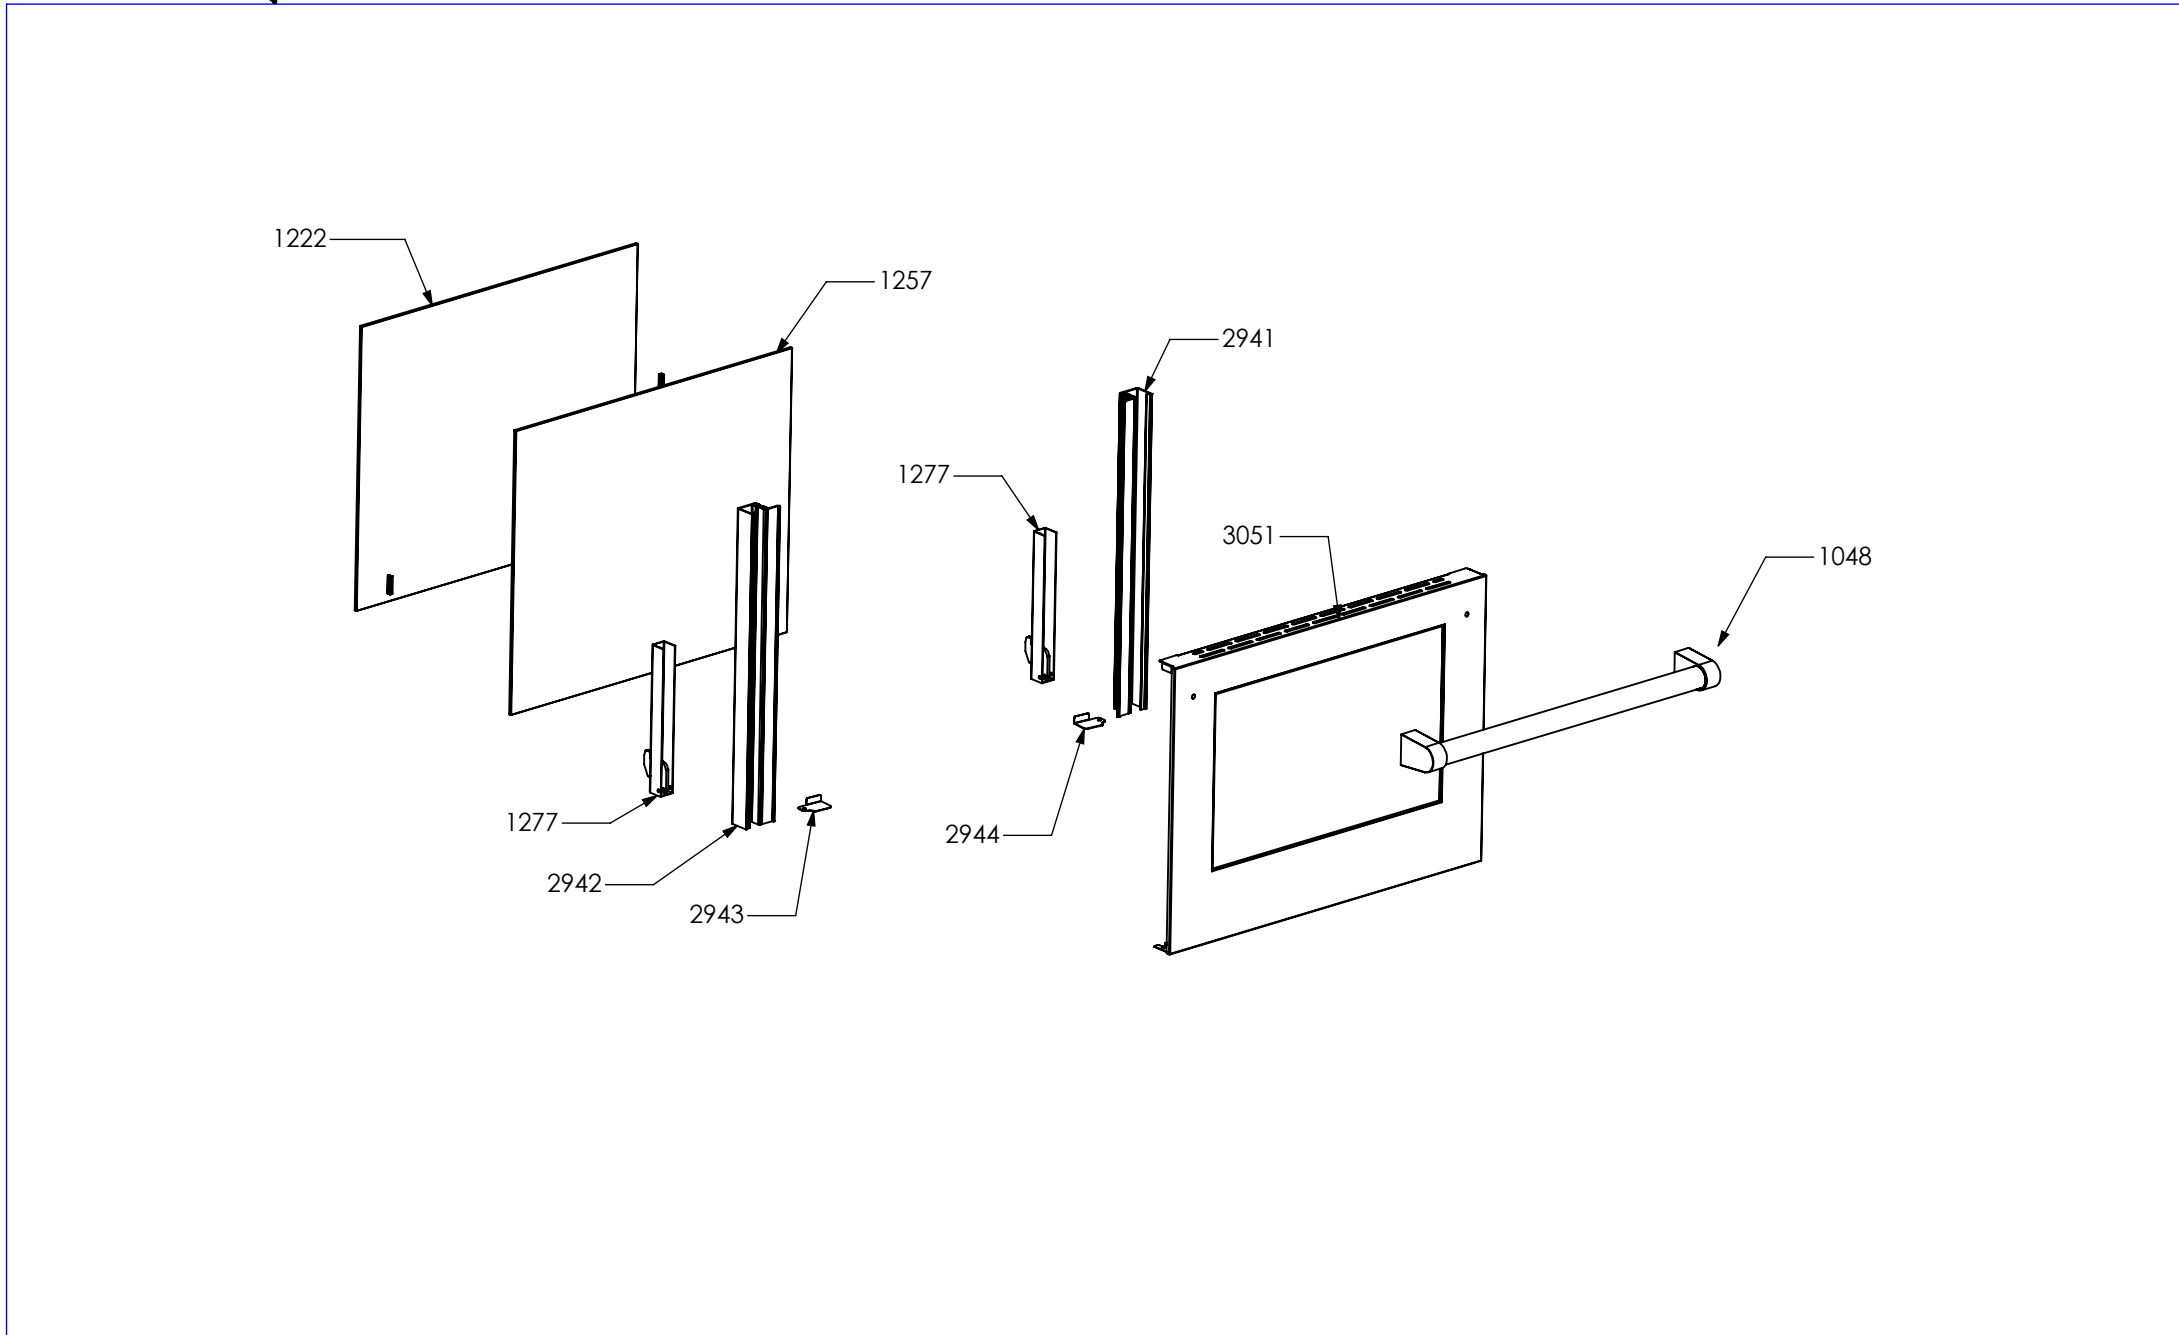

2942

2943

2944

N° Object	Code	Description	Qty
3896	GR6415	Assembly glued oven door 60 G/100 triple oven S.Steel	1
2941	GR4317	Assembly door 60 right bar profile 07	1
2942	GR4318	Assembly door 60 left bar profile 07	1
1048	ZS2130	Door oven handle for oven 60 chromed SLT cooker 100	1
1222	ZS2309	Inner glass oven door 60 G	1
1257	ZS2391	In-between glass oven door 60 G 04	1
1277	ZS2414	Door hinge for oven 60 G	2
1280	ZS2419	Spring for door glass assembling 04	6
2943	ZS4746	Right support for inner glass	1
2944	ZS4747	Left support for inner glass	1
3051	ZS5115	Glued external oven door 60 G/100 triple oven	1