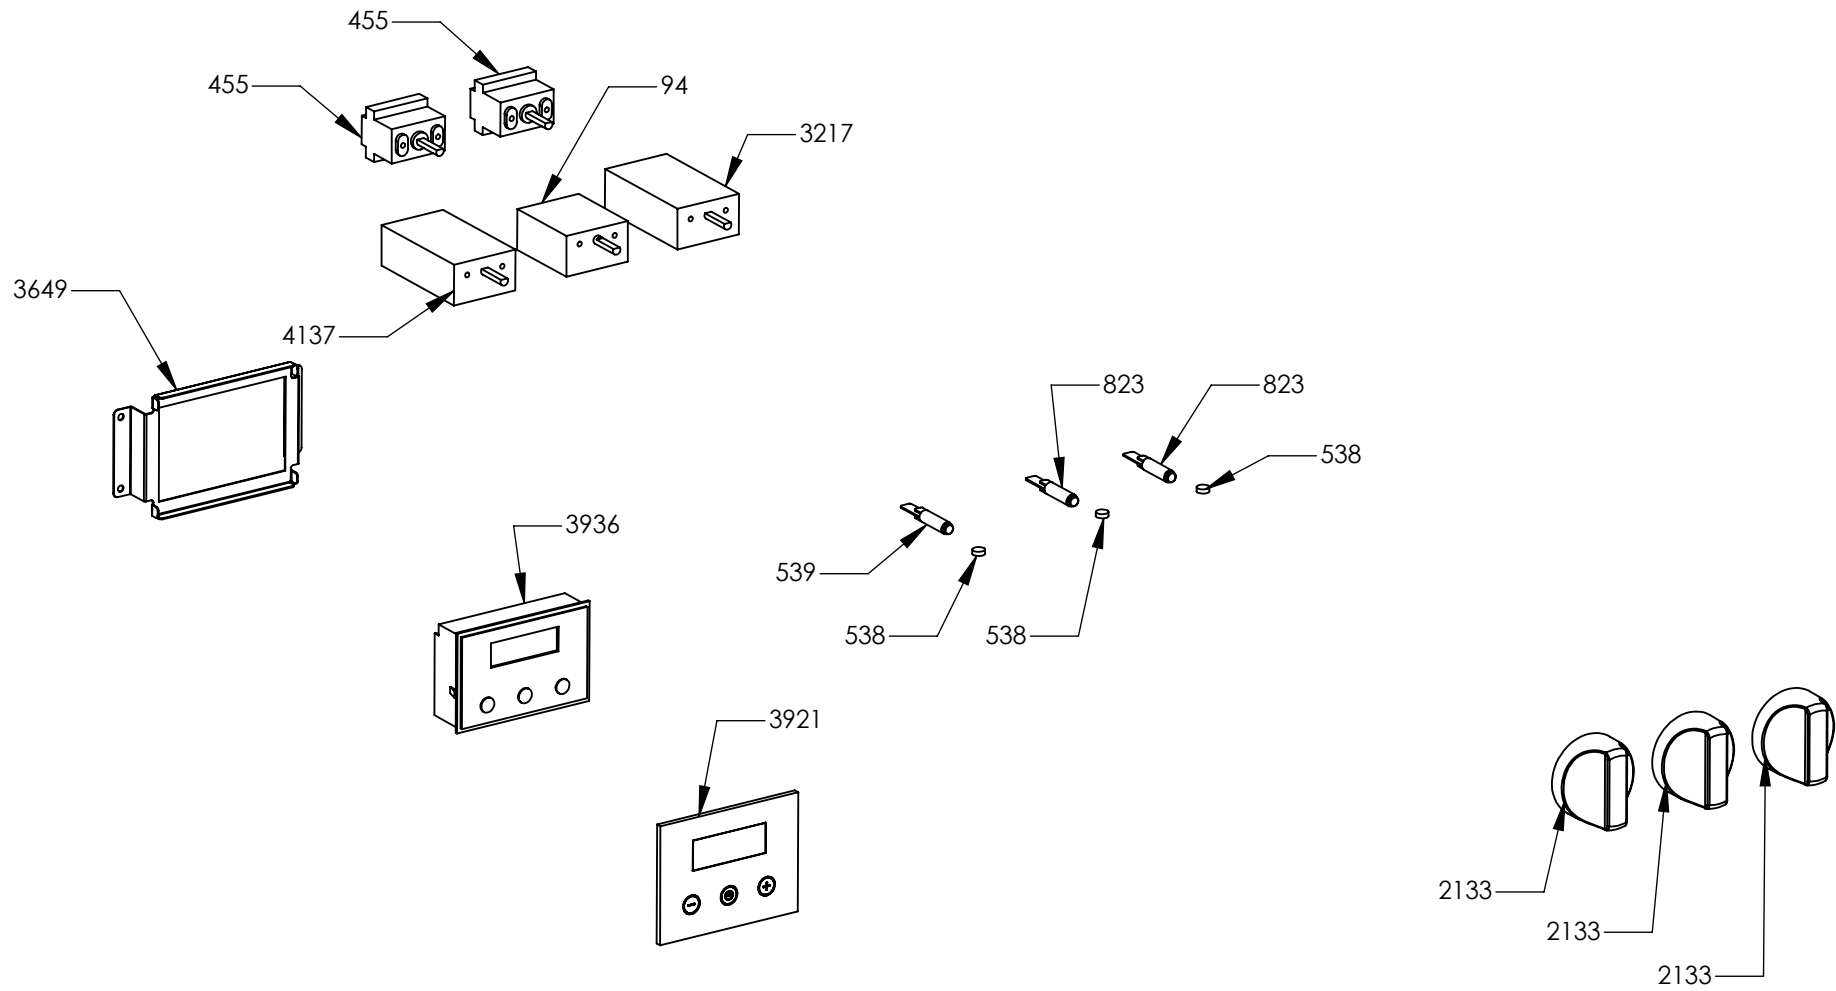

N° Object	Code	Description	Qty
98	481913	Terminal board for oven 32 PA 233	1
1014	ZS2026	Thermostat TY60 N.O. fixing B	1
1439	ZS2663	Tangential oven fan L=180 Plaset (AU)	1
3642	ZS5706	Upper guard for oven AGF 060	1
3643	ZS5707	Lower guard for oven AGF 060	1
3645	ZS5709	Muffle fan guard oven AGF 060 DC Ascot / Genesi	1
3646	ZS5710	Air conveyor for oven 060/060 DC	1
3650	ZS5714	Left guard for oven 060 DC	1
3651	ZS5715	Right guard for oven 060 DC	1
3652	ZS5716	Rear guard for oven AGF 060 DC	1
3654	ZS5718	Rear support for muffle left/right side oven	2
3655	ZS5719	Reinforcement for lower guard oven 60	2
3869	ZS6062	Lower guard for oven AGF 060 DC	1
3928	ZS6282	Bracket condensate collection 60 DC	1
3935	ZS6313	Lateral handle	4
3998	ZS6528	Control panel Genesi double oven 60 S.STEEL	1
4107	ZS6596	Thermoswitch 16 Ampere	2
4177	ZS6694	Commutator support 1 control	3