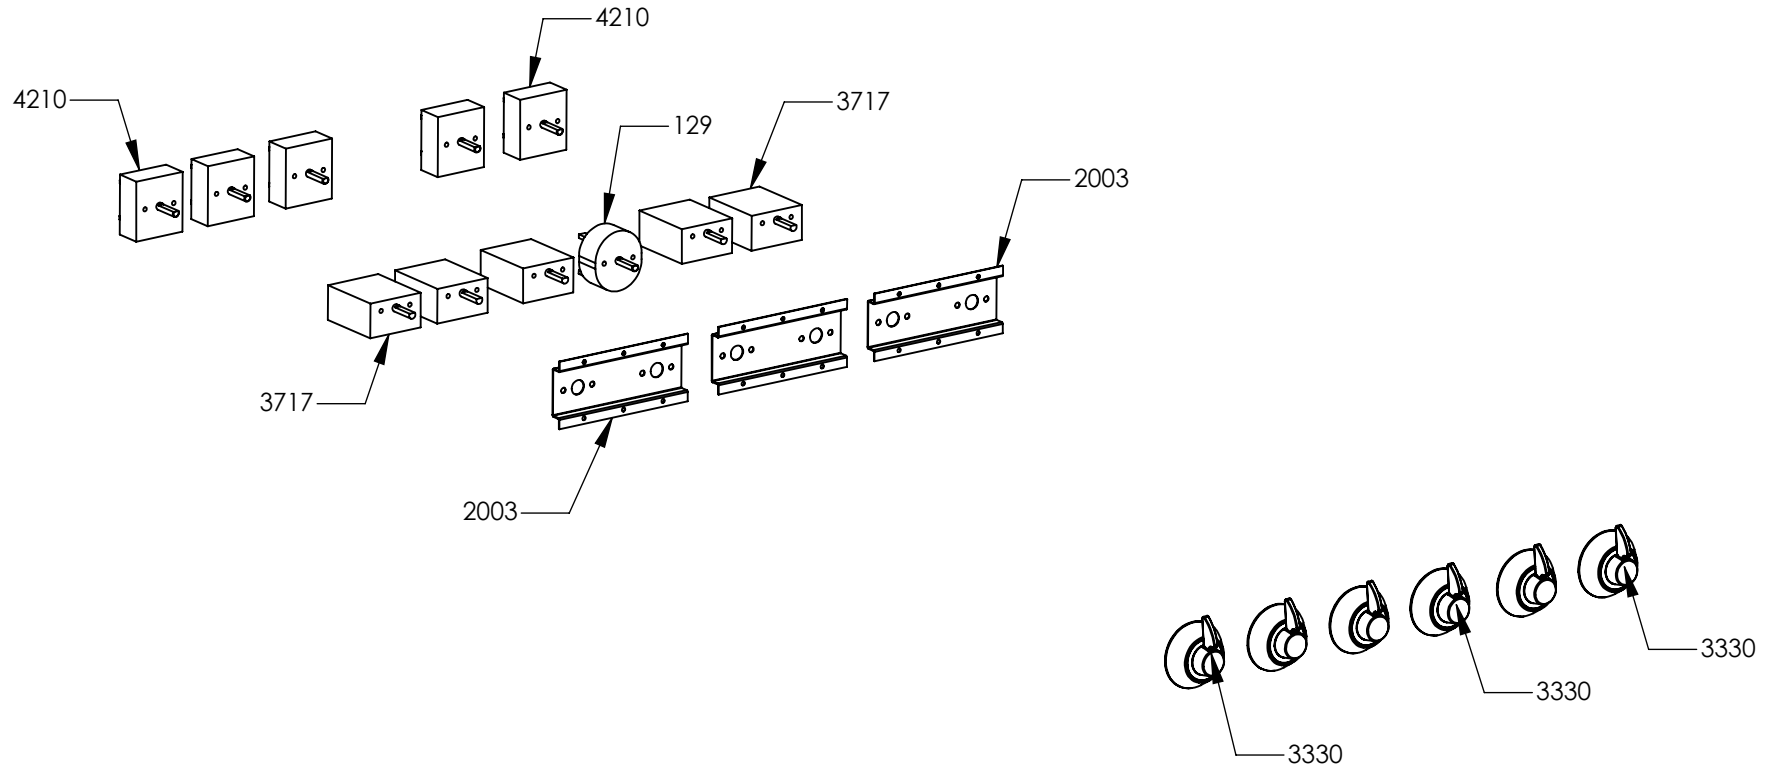

N° Object	Code	Description	Qty
1014	ZS2026	Thermostat TY60 N.O. fixing B	2
1441	ZS2665	Support for fan timelag device	1
1575	ZS2931	Spacer between glasses	2
1606	ZS2995	Fixing spring for front profile	16
2000	ZS3185	Back splash for cooker 100 Ascot	1
2052	ZS3643	Support for internal support control panel 100 Ascot	1
4266	ZS6787	Encoders control board	1
5190	ZS8174	Handle for hob cooker Ascot 100 chromed terminal nickel	1
5783	ZS6817	Feet for electronic components EGO	3
5784	ZS6904	Cover for induction terminal board	1
5785	ZS6905	Bridge for induction terminal board	1
6036	ZS8446	Clamp support for induction 90/100 Sintesi front / rear	2
6038	ZS8877	Support for electronic control induction element	1
6071	ZA0469	Induction 5 element OCTA EGO 75.08016.610	1
6095	GP0202	Assembly cooktop cooker 100 double oven induction Ascot OCTA	1
6070	ZA0468	Glass for 100 induction hob or cooker	1
1957	ZS3495	Washer 4.3 x 10 x 3	4
5038	ZS7683	Complete upper right side Ascot VTRC/IND	1
5039	ZS7684	Complete upper left side Ascot VTRC/IND	1
6154	ZC0334	Profile control panel drawer 100 Ascot internal black	1
6215	ZP0425	Support for fan timelag device	1
6308	ZP0412	Profile control panel drawer 100 Ascot external inox	1
6379	ZC0425	Control panel front 5FI induction Ascot 100 DC S.Steel with serygr.	1

N° Object	Code	Description	Qty
132	ZS5148	Adhesive tape 16,5 m x 19h (3M)	80
725	601108	Anti-overturning device	0,3
1329	ZS5150	Adhesive tape 33 mt x 25h mm x Th 1.55 mm (3M)	18000
1586	ZS2770	Additional wiring generic L=75 cm Fem Fem	2
2205	ZS3753	Tapping screw M5 s.steel	2
2296	ZS2666	Wiring commutators L=20 cm	4
2307	ZS3763	Wiring leds Party	1
5050	ZS7813	Instruction booklet Top/Cooker Multilanguage	1
5212	ZS8219	Aluminium adhesive badge "CombiSteam"	1
5357	ZS8592	Instruction booklet Combi Steam oven Steel	1
6115	ZA0632	Wiring diagram for cooker S10SF-6I	1