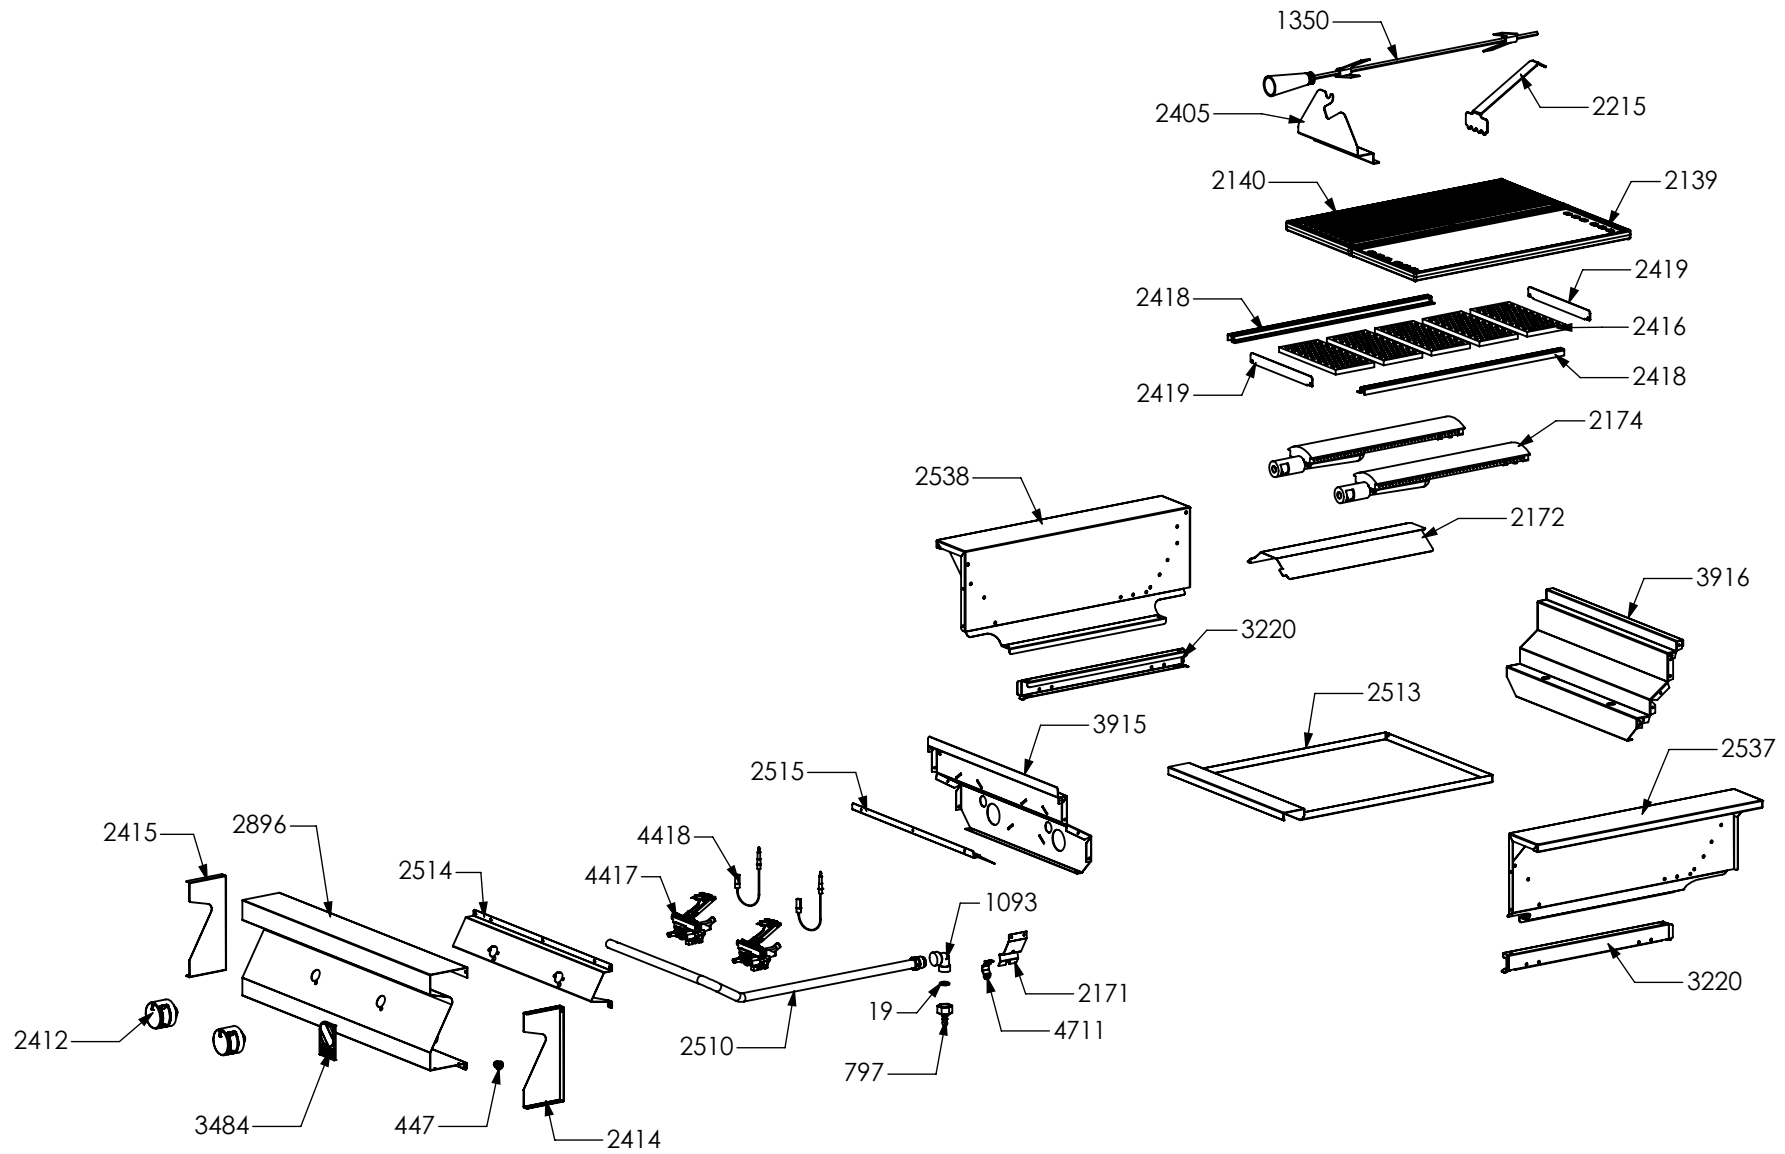

Barbecue green I7C-2 SS Steel G30/30 EU

001

N° Object	Code	Description	Qty	N° Object	Code	Description	Qty
19	400689	Gasket gas inlet	1	3916	ZS4756	Rear side combustion area BBQ 70	1
447	ZS1061	Spring for griddle heating el. support	2	4417	ZS6807	Tap BBQ burner	2
797	410645	Pipe holder (G30)	1	4418	ZS6808	Thermocouple BBQ L=300 with 2 nuts included	2
1093	410828	Pipe support	1	4711	ZS6772	Clamp support for main ramp	1
1350	ZS2500	Turnspit for oven 90 (4 forks + handle) - 04	1				
2139	ZS3390	Two-sided cast-iron griddle for BBQ	1				
2140	ZS3391	Cast-iron open grid for BBQ	1				
2171	ZS3454	Ramp support for top BBQ	1				
2172	ZS3455	Burners deflector top BBQ	1				
2174	ZS3457	Burners cooktop BBQ	2				
2215	ZS3920	Tool for griddle cleaning BBQ	1				
2405	ZS4004	Support for front skewers-holder BBQ	1				
2412	ZS4142	Knob XXL for BBQ	2				
2416	ZS4150	Ceramic tiles for BBQ	5				
2418	ZS4152	Lateral support for ceramic tiles for BBQ	2				
2419	ZS4153	Rear/front support for ceramic tiles for BBQ	2				
2510	ZS4207	Ramp 2 burners cooktop BBQ 70	1				
2513	ZS4217	Drip tray top BBQ 70/90	1				
2514	ZS4218	Support for taps cooking top BBQ 70	1				
2515	ZS4219	Protection taps cooktop 70 BBQ	1				
2537	ZS4537	Right side combustion area BBQ 70	1				
2538	ZS4538	Left side combustion area BBQ 70	1				
2896	GR4222	Assembly complete control panel BBQ 70 with serigraphy	1				
2414	ZS4148	Right cap for control panel BBQ	1				
2415	ZS4149	Left cap for control panel BBQ	1				
3220	ZS4752	Guide for drip tray top BBQ	2				
3484	ZS5647	"Steel - Stile in cucina" plate	1				
3915	ZS4755	Front side combustion area BBQ 70	1				