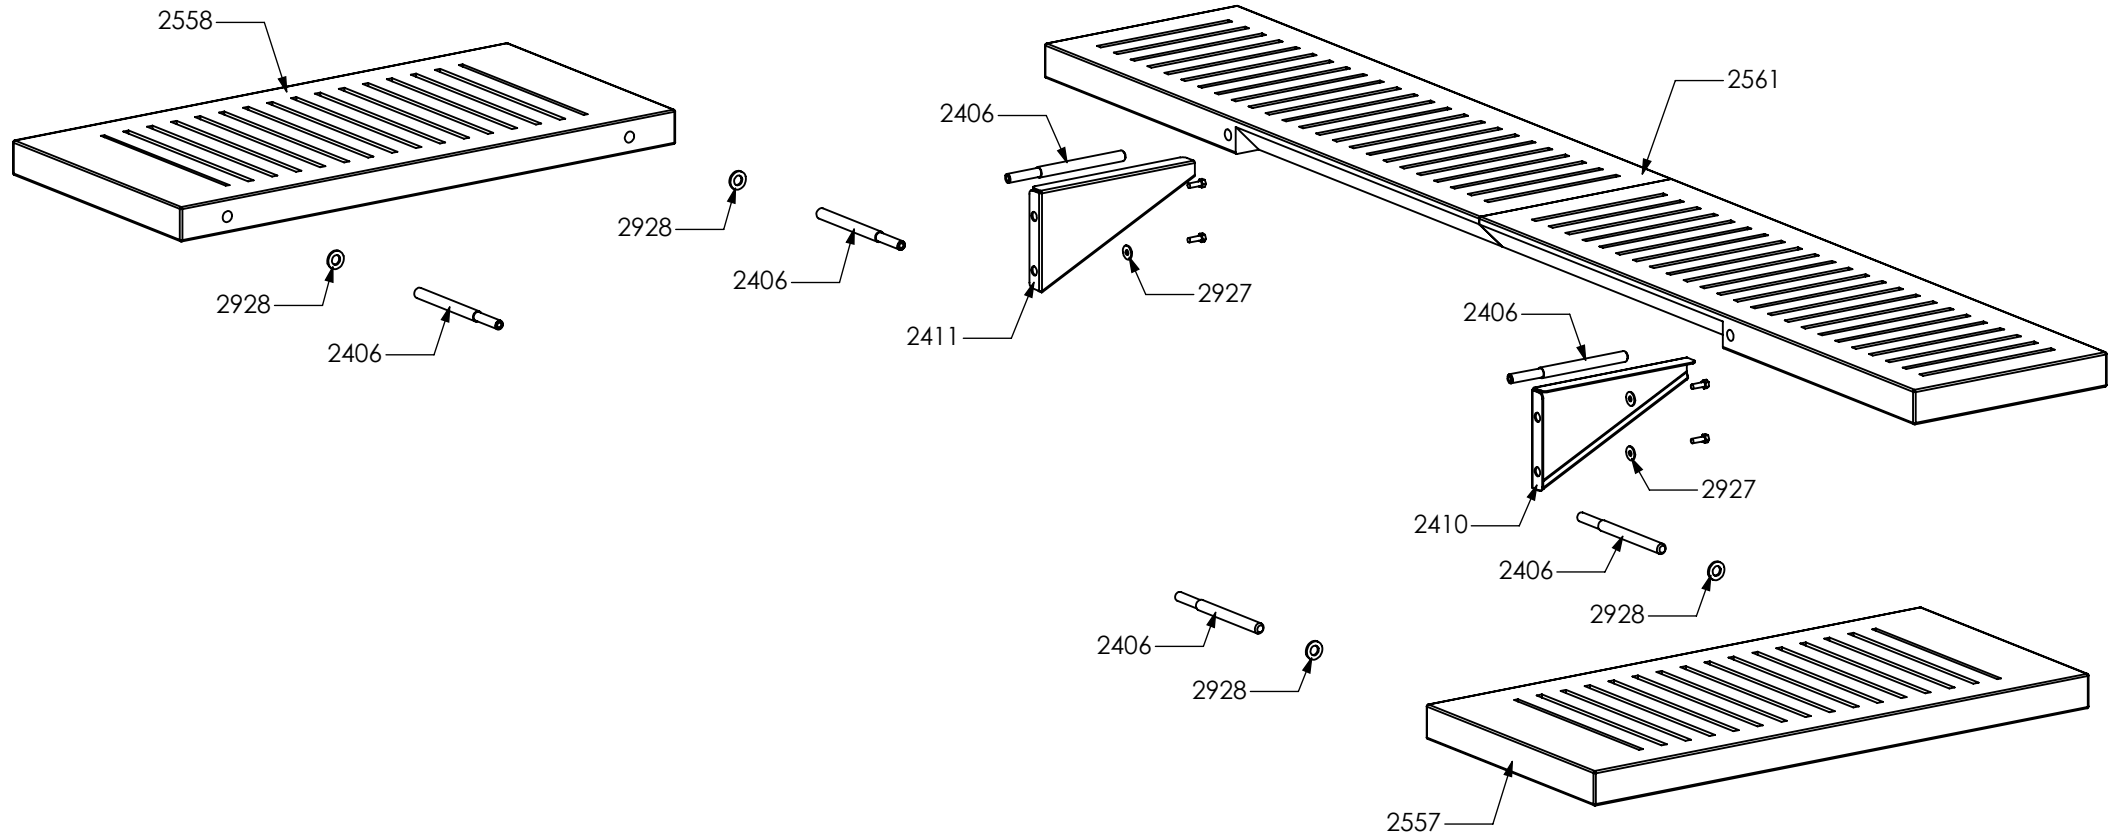

N° Object	Code	Description	Qty
2210	ZS3871	Rubber BBQ	2
2400	ZS3999	Hinge hood BBQ	2
2401	ZS4000	Pivot hinge hood BBQ	2
2402	ZS4001	Sliding upper device hood BBQ	2
2403	ZS4002	Sliding lower device hood BBQ	2
2423	ZS4224	Protection covering BBQ 70	1
2424	ZS4225	Support for external skewers-holder BBQ 70	1
2425	ZS4226	Support for inner skewers-holder BBQ 70	1

Barbecue green I7C-2 SS Steel G30/30 EU

001

N° Object	Code	Description	Qty	N° Object	Code	Description	Qty
19	400689	Gasket gas inlet	1	3916	ZS4756	Rear side combustion area BBQ 70	1
447	ZS1061	Spring for griddle heating el. support	2	4417	ZS6807	Tap BBQ burner	2
797	410645	Pipe holder (G30)	1	4418	ZS6808	Thermocouple BBQ L=300 with 2 nuts included	2
1093	410828	Pipe support	1	4711	ZS6772	Clamp support for main ramp	1
1350	ZS2500	Turnspit for oven 90 (4 forks + handle) - 04	1				
2139	ZS3390	Two-sided cast-iron griddle for BBQ	1				
2140	ZS3391	Cast-iron open grid for BBQ	1				
2171	ZS3454	Ramp support for top BBQ	1				
2172	ZS3455	Burners deflector top BBQ	1				
2174	ZS3457	Burners cooktop BBQ	2				
2215	ZS3920	Tool for griddle cleaning BBQ	1				
2405	ZS4004	Support for front skewers-holder BBQ	1				
2412	ZS4142	Knob XXL for BBQ	2				
2416	ZS4150	Ceramic tiles for BBQ	5				
2418	ZS4152	Lateral support for ceramic tiles for BBQ	2				
2419	ZS4153	Rear/front support for ceramic tiles for BBQ	2				
2510	ZS4207	Ramp 2 burners cooktop BBQ 70	1				
2513	ZS4217	Drip tray top BBQ 70/90	1				
2514	ZS4218	Support for taps cooking top BBQ 70	1				
2515	ZS4219	Protection taps cooktop 70 BBQ	1				
2537	ZS4537	Right side combustion area BBQ 70	1				
2538	ZS4538	Left side combustion area BBQ 70	1				
2896	GR4222	Assembly complete control panel BBQ 70 with serigraphy	1				
2414	ZS4148	Right cap for control panel BBQ	1				
2415	ZS4149	Left cap for control panel BBQ	1				
3220	ZS4752	Guide for drip tray top BBQ	2				
3484	ZS5647	"Steel - Stile in cucina" plate	1				
3915	ZS4755	Front side combustion area BBQ 70	1				