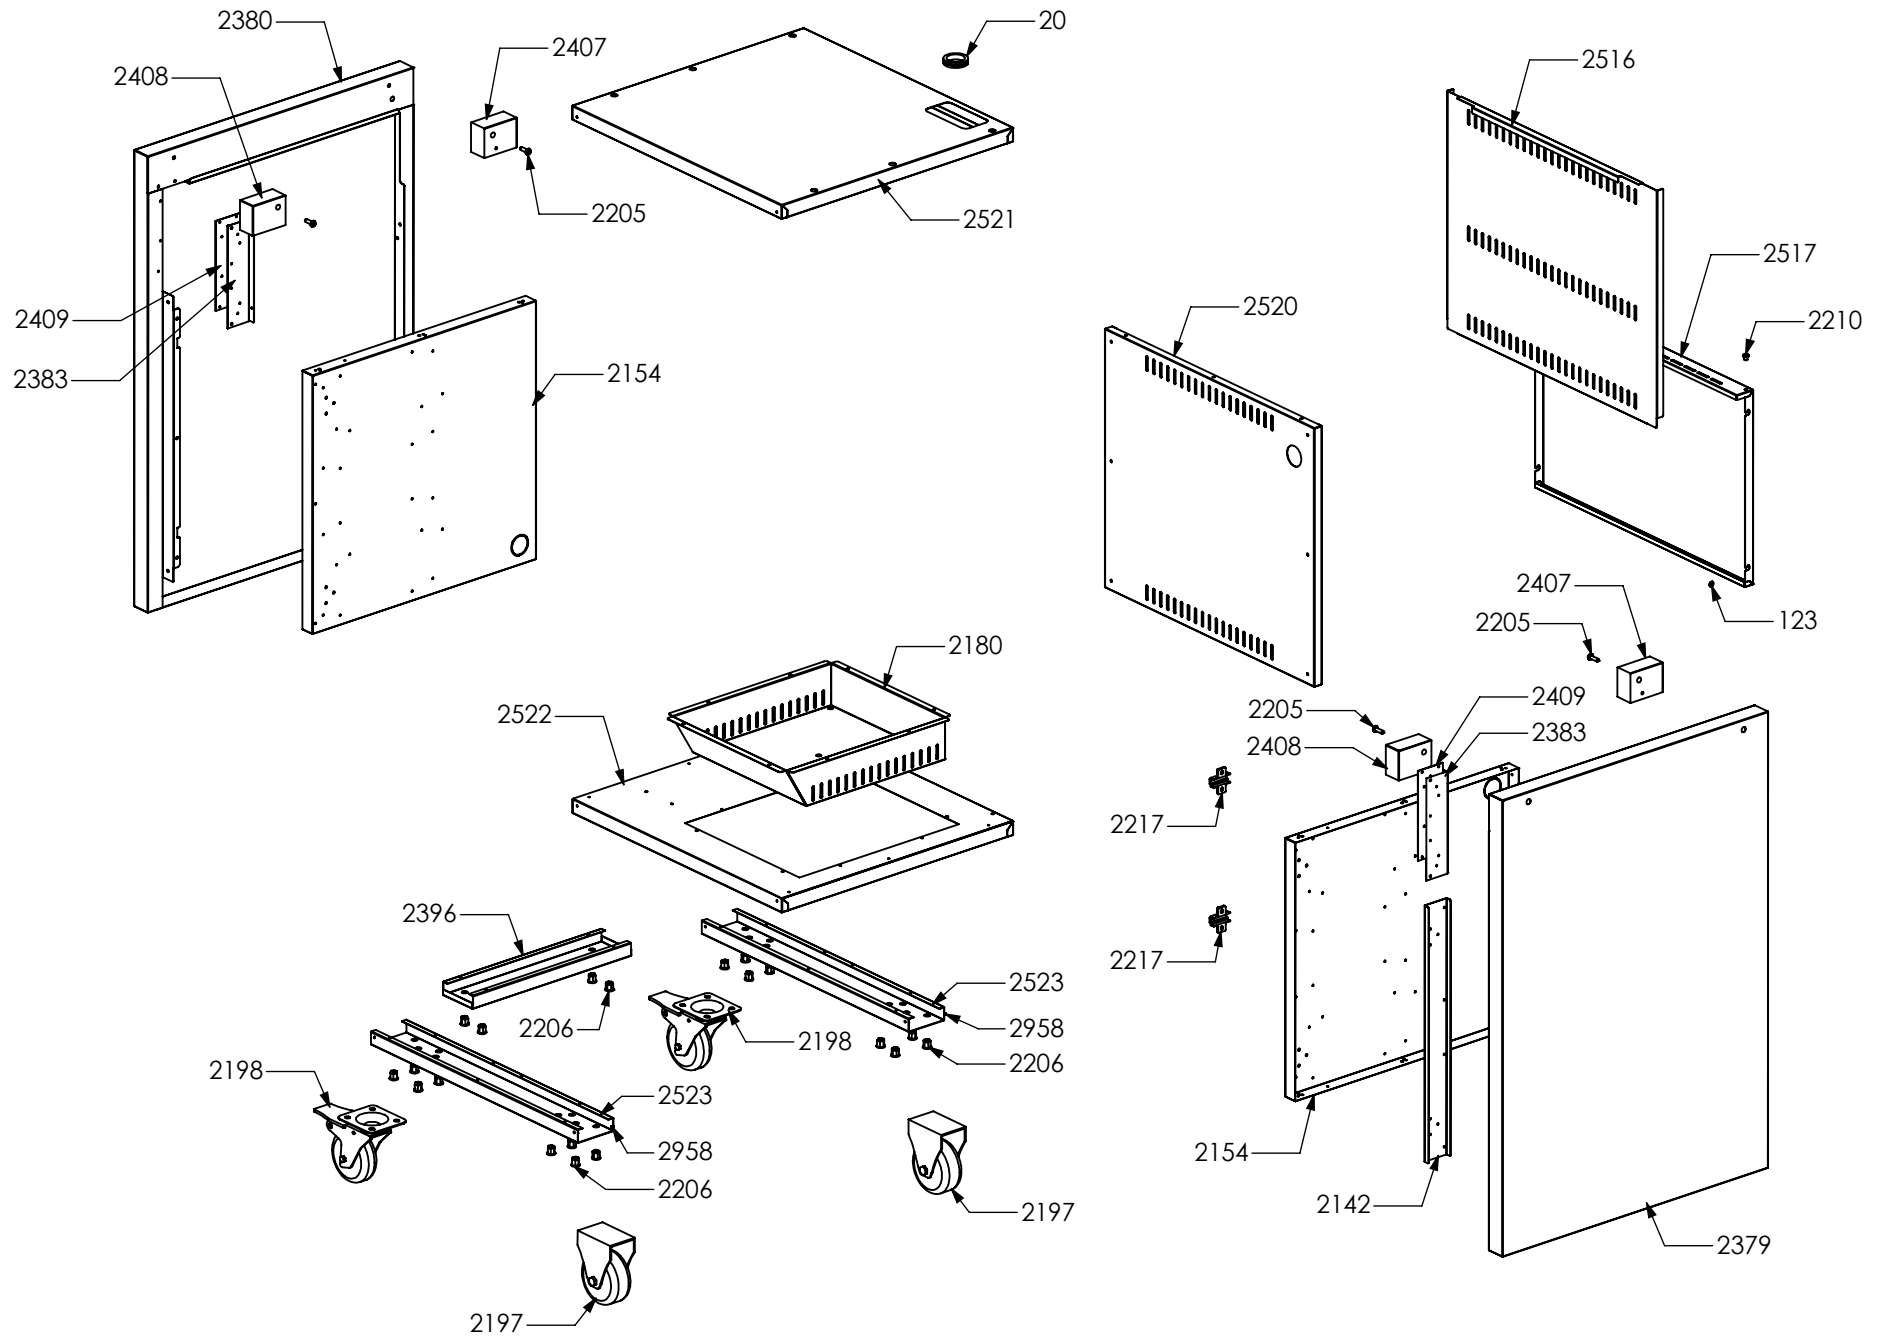

Barbecue green I7C-2 SS Steel G30/30 EU

001

N° Object	Code	Description	Qty	N° Object	Code	Description	Qty
19	400689	Gasket gas inlet	1	3916	ZS4756	Rear side combustion area BBQ 70	1
447	ZS1061	Spring for griddle heating el. support	2	4417	ZS6807	Tap BBQ burner	2
797	410645	Pipe holder (G30)	1	4418	ZS6808	Thermocouple BBQ L=300 with 2 nuts included	2
1093	410828	Pipe support	1	4711	ZS6772	Clamp support for main ramp	1
1350	ZS2500	Turnspit for oven 90 (4 forks + handle) - 04	1				
2139	ZS3390	Two-sided cast-iron griddle for BBQ	1				
2140	ZS3391	Cast-iron open grid for BBQ	1				
2171	ZS3454	Ramp support for top BBQ	1				
2172	ZS3455	Burners deflector top BBQ	1				
2174	ZS3457	Burners cooktop BBQ	2				
2215	ZS3920	Tool for griddle cleaning BBQ	1				
2405	ZS4004	Support for front skewers-holder BBQ	1				
2412	ZS4142	Knob XXL for BBQ	2				
2416	ZS4150	Ceramic tiles for BBQ	5				
2418	ZS4152	Lateral support for ceramic tiles for BBQ	2				
2419	ZS4153	Rear/front support for ceramic tiles for BBQ	2				
2510	ZS4207	Ramp 2 burners cooktop BBQ 70	1				
2513	ZS4217	Drip tray top BBQ 70/90	1				
2514	ZS4218	Support for taps cooking top BBQ 70	1				
2515	ZS4219	Protection taps cooktop 70 BBQ	1				
2537	ZS4537	Right side combustion area BBQ 70	1				
2538	ZS4538	Left side combustion area BBQ 70	1				
2896	GR4222	Assembly complete control panel BBQ 70 with serigraphy	1				
2414	ZS4148	Right cap for control panel BBQ	1				
2415	ZS4149	Left cap for control panel BBQ	1				
3220	ZS4752	Guide for drip tray top BBQ	2				
3484	ZS5647	"Steel - Stile in cucina" plate	1				
3915	ZS4755	Front side combustion area BBQ 70	1				