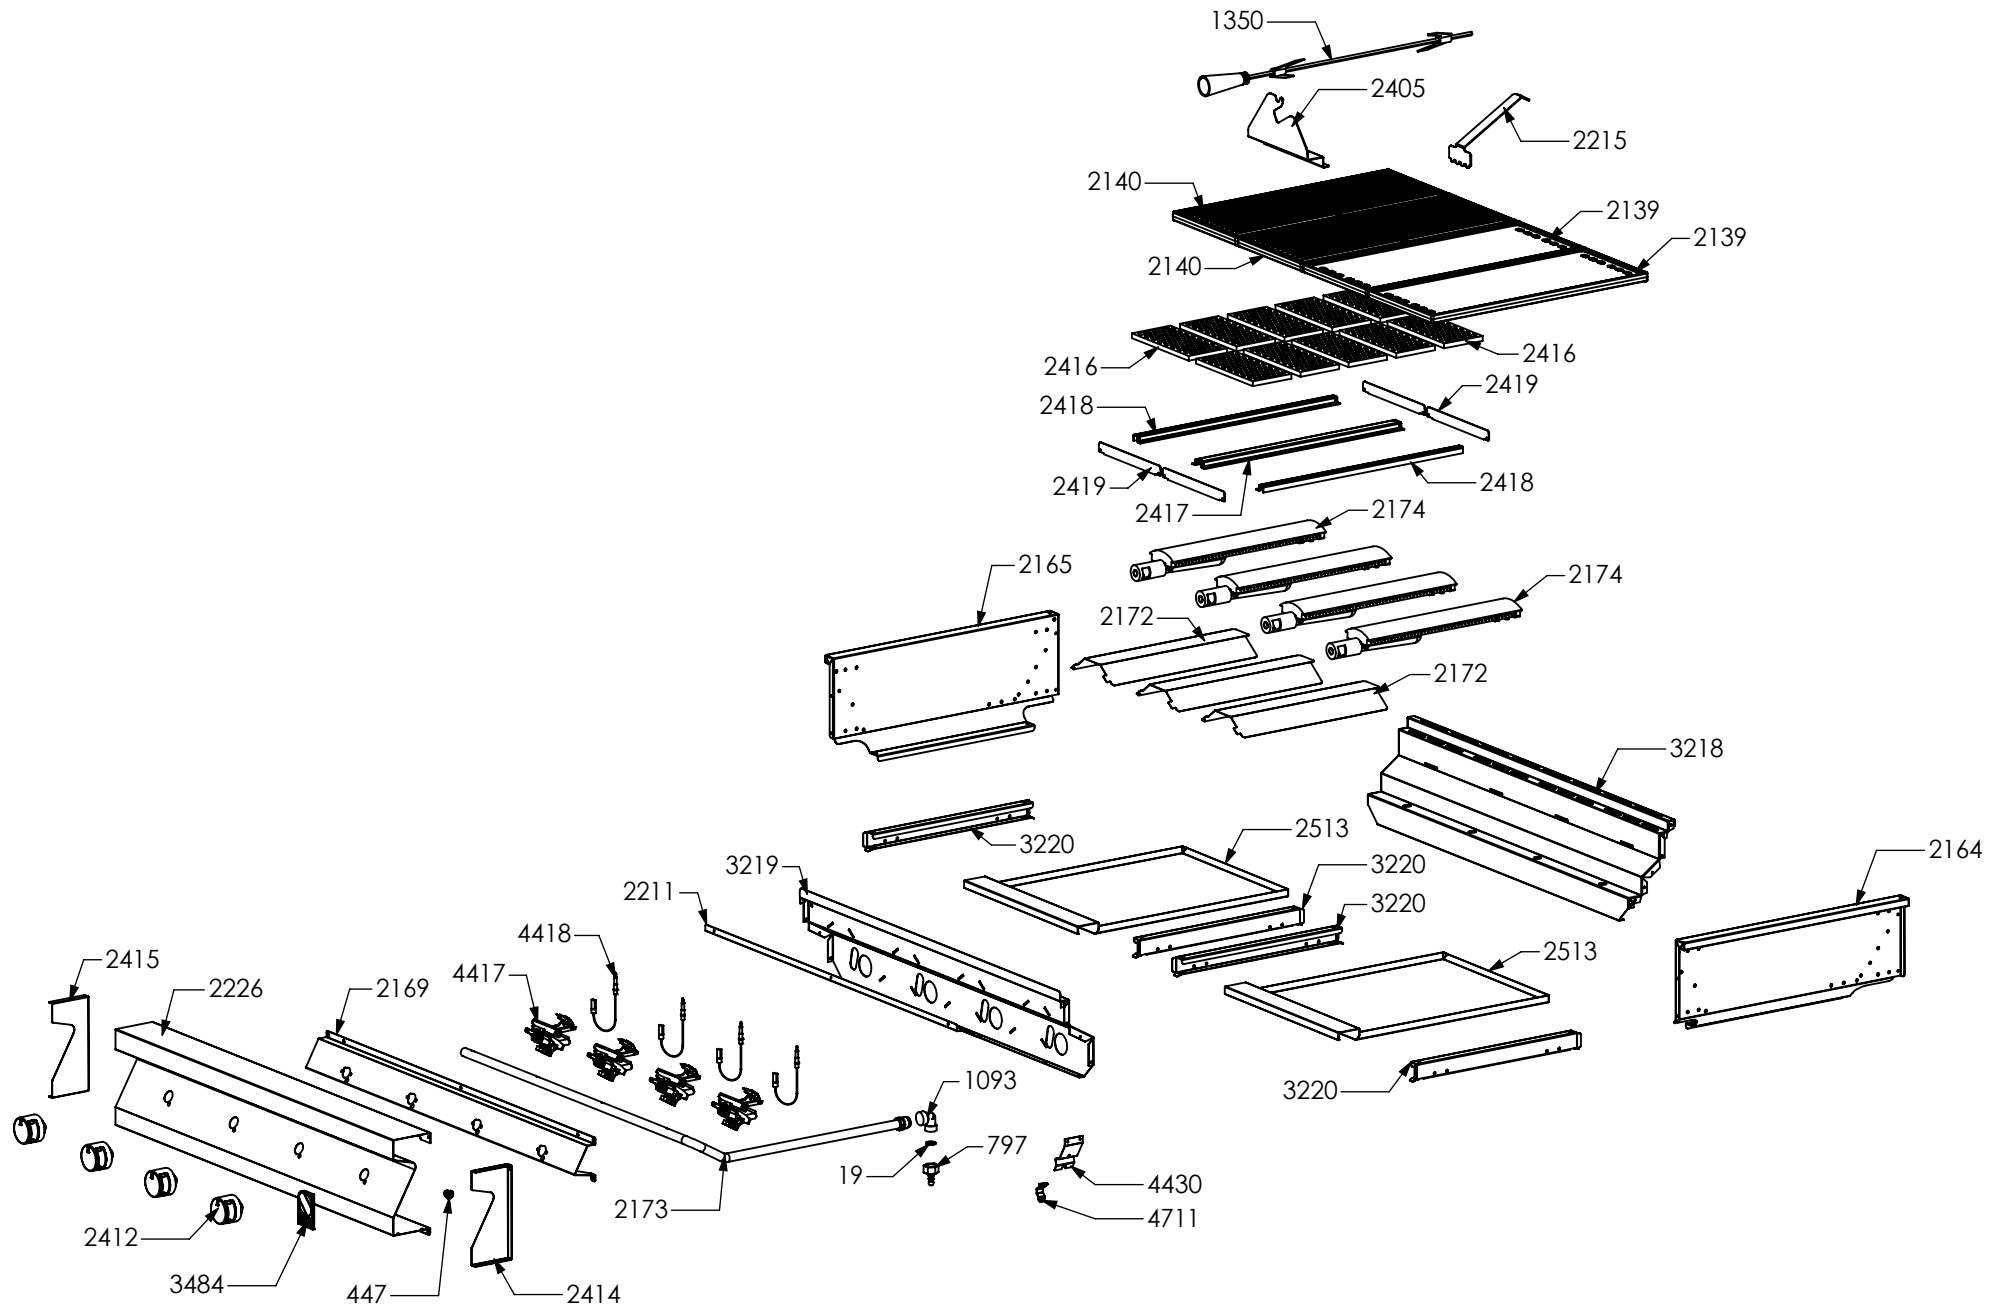

Barbecue green I9C-4 SS Steel G30/30 EU

001

| N° Object | Code | Description | Qty | N° Object | Code | Description | Qty |
|-----------|--------|--|-----|-----------|--------|---|-----|
| 19 | 400689 | Gasket gas inlet | 1 | 3484 | ZS5647 | "Steel - Stile in cucina" plate | 1 |
| 447 | ZS1061 | Spring for griddle heating el. support | 4 | 4417 | ZS6807 | Tap BBQ burner | 4 |
| 797 | 410645 | Pipe holder (G30) | 1 | 4418 | ZS6808 | Thermocouple BBQ L=300 with 2 nuts included | 4 |
| 1093 | 410828 | Pipe support | 1 | 4430 | ZS6874 | Ramp support for top BBQ | 1 |
| 1350 | ZS2500 | Turnspit for oven 90 (4 forks + handle) - 04 | 1 | 4711 | ZS6772 | Clamp support for main ramp | 1 |
| 2139 | ZS3390 | Two-sided cast-iron griddle for BBQ | 2 | | | | |
| 2140 | ZS3391 | Cast-iron open grid for BBQ | 2 | | | | |
| 2164 | ZS3447 | Right side combustion area BBQ | 1 | | | | |
| 2165 | ZS3448 | Left side combustion area BBQ | 1 | | | | |
| 2169 | ZS3452 | Support for taps cooking top BBQ 90 | 1 | | | | |
| 2172 | ZS3455 | Burners deflector top BBQ | 3 | | | | |
| 2173 | ZS3456 | Ramp 4 burners cooktop BBQ 90 | 1 | | | | |
| 2174 | ZS3457 | Burners cooktop BBQ | 4 | | | | |
| 2211 | ZS3916 | Protection taps cooktop 90 BBQ | 1 | | | | |
| 2215 | ZS3920 | Tool for griddle cleaning BBQ | 1 | | | | |
| 2226 | GR3979 | Assembly complete control panel BBQ 90 with serigraphy | 1 | | | | |
| 2414 | ZS4148 | Right cap for control panel BBQ | 1 | | | | |
| 2415 | ZS4149 | Left cap for control panel BBQ | 1 | | | | |
| 2405 | ZS4004 | Support for front skewers-holder BBQ | 1 | | | | |
| 2412 | ZS4142 | Knob XXL for BBQ | 4 | | | | |
| 2416 | ZS4150 | Ceramic tiles for BBQ | 10 | | | | |
| 2417 | ZS4151 | Central support for ceramic tiles for BBQ | 1 | | | | |
| 2418 | ZS4152 | Lateral support for ceramic tiles for BBQ | 2 | | | | |
| 2419 | ZS4153 | Rear/front support for ceramic tiles for BBQ | 4 | | | | |
| 2513 | ZS4217 | Drip tray top BBQ 70/90 | 2 | | | | |
| 3218 | ZS4750 | Rear side combustion area BBQ 90 | 1 | | | | |
| 3219 | ZS4751 | Front side combustion area BBQ 90 | 1 | | | | |
| 3220 | ZS4752 | Guide for drip tray top BBQ | 4 | | | | |