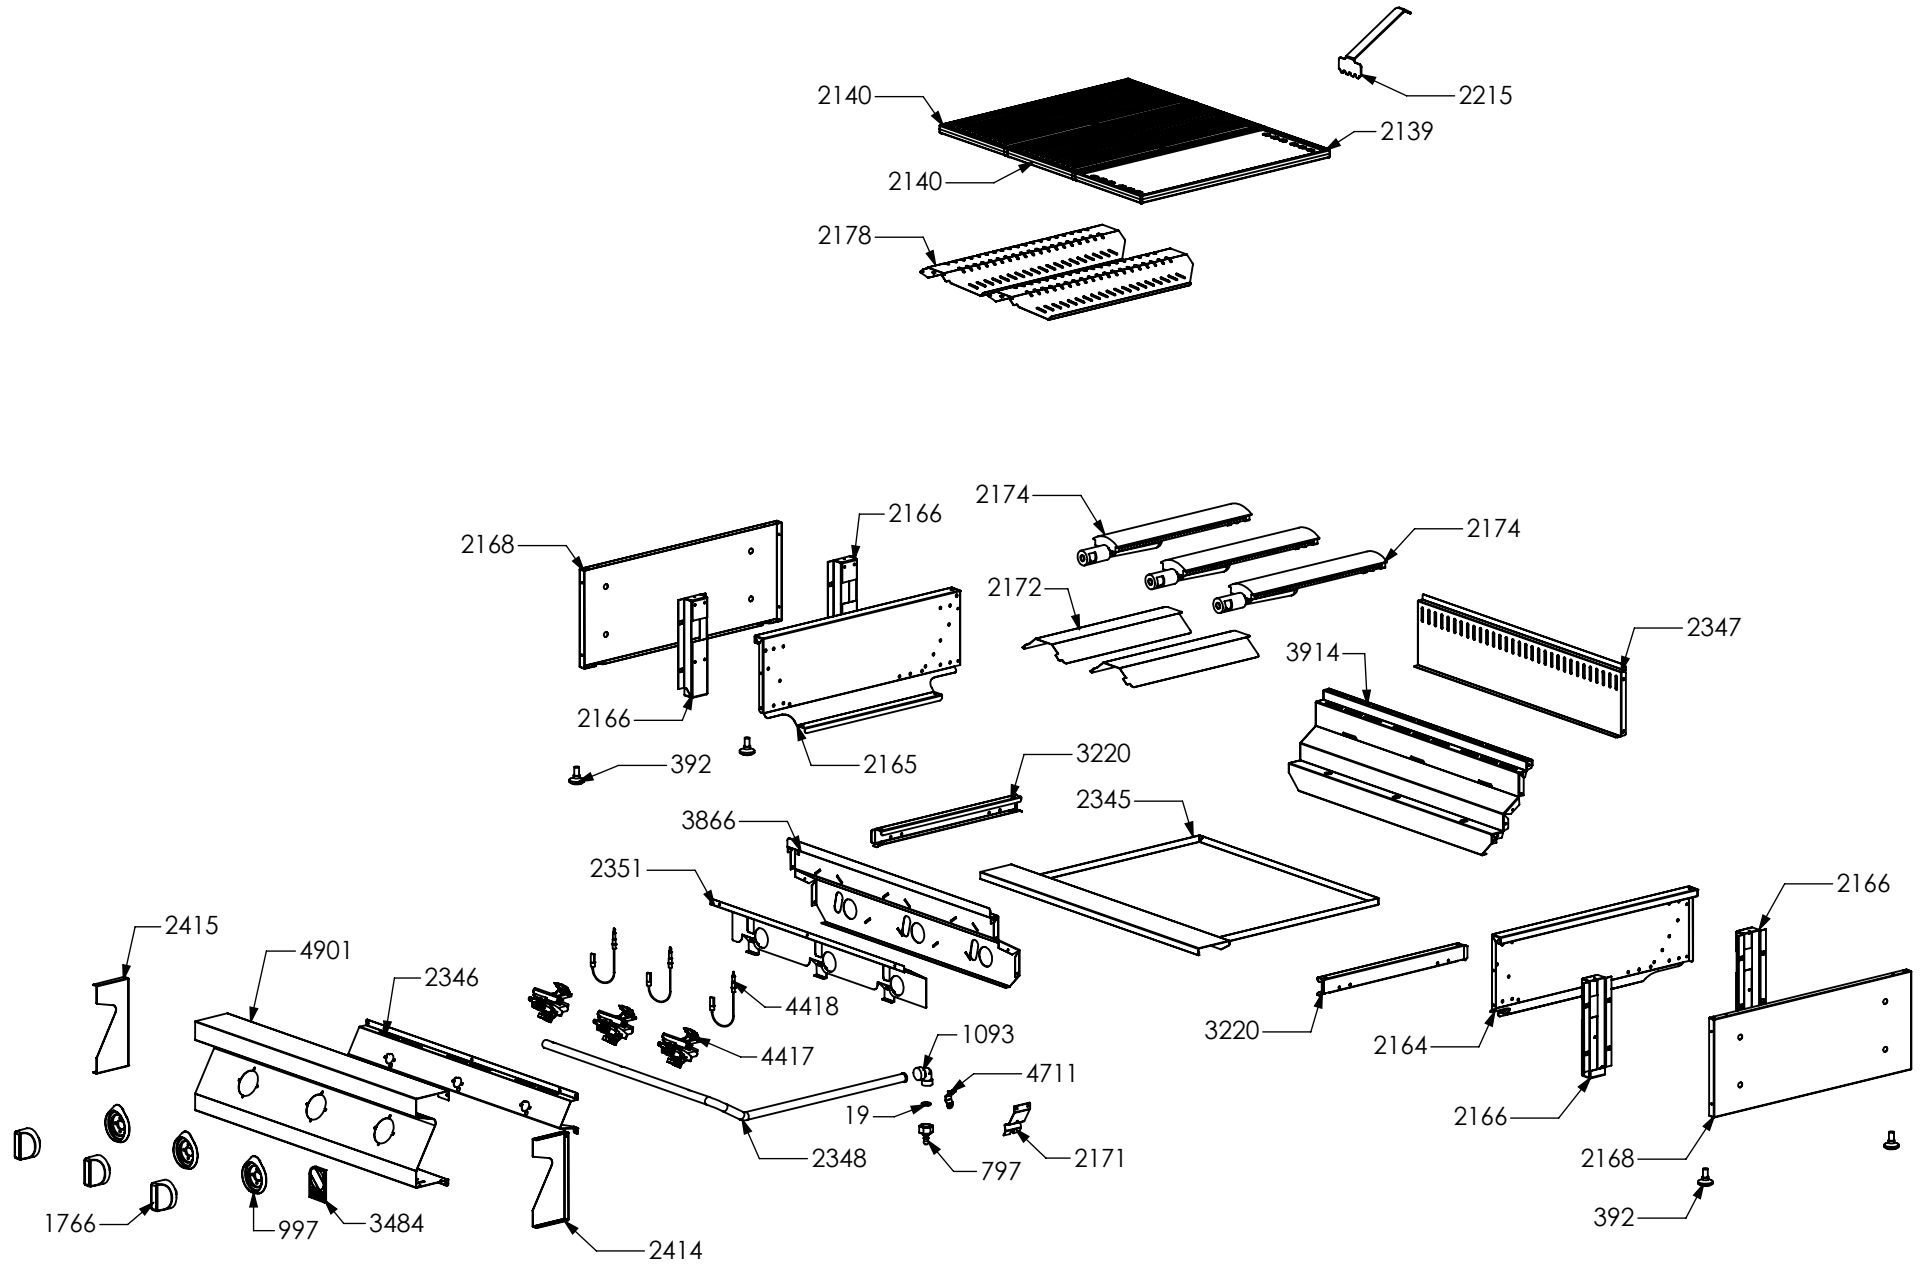

N° Object	Code	Description	Qty
1356	ZS2507	Door oven handle for oven 30 chromed SLT	1
2352	ZS4211	Protection covering BBQ 70	1

N° Object	Code	Description	Qty	N° Object	Code	Description	Qty
19	400689	Gasket gas inlet	1	4711	ZS6772	Clamp support for main ramp	1
392	ZS0903	Sintesi black foot H.15	4	4901	GR4780	Assembly complete control panel BBQ 70	1
797	410645	Pipe holder (G30)	1	2414	ZS4148	Right cap for control panel BBQ	1
997	ZS1645	Bezel for central vitroceramic /grill knob 58, bright chromed	3	2415	ZS4149	Left cap for control panel BBQ	1
1093	410828	Pipe support	1				
1766	ZS3155	Knob 58 for gas burners SLT	3				
2139	ZS3390	Two-sided cast-iron griddle for BBQ	1				
2140	ZS3391	Cast-iron open grid for BBQ	2				
2164	ZS3447	Right side combustion area BBQ	1				
2165	ZS3448	Left side combustion area BBQ	1				
2166	ZS3449	Supports for side top BBQ	4				
2168	ZS3451	Side panel top 90 BBQ	2				
2171	ZS3454	Ramp support for top BBQ	1				
2172	ZS3455	Burners deflector top BBQ	2				
2174	ZS3457	Burners cooktop BBQ	3				
2178	ZS3467	Burners heat spreader top BBQ	2				
2215	ZS3920	Tool for griddle cleaning BBQ	1				
2345	ZS4201	Drip tray top BBQ 70	1				
2346	ZS4202	Support for taps cooking top BBQ 70	1				
2347	ZS4203	Rear cooktop BBQ 70	1				
2348	ZS4204	Ramp 3 burners cooktop BBQ 70	1				
2351	ZS4208	Protection taps cooktop 70 BBQ	1				
3220	ZS4752	Guide for drip tray top BBQ	2				
3484	ZS5647	"Steel - Stile in cucina" plate	1				
3866	ZS4754	Front side combustion area BBQ 70	1				
3914	ZS4753	Rear side combustion area BBQ 70	1				
4417	ZS6807	Tap BBQ burner	3				
4418	ZS6808	Thermocouple BBQ L=300 with 2 nuts included	3				

N° Object	Code	Description	Qty
130	601156	Tapping screw M10 galvanized	4
2205	ZS3753	Tapping screw M5 s.steel	8
2218	ZS3928	Cotter pin "R-shaped" white wire	3
2927	ZS4298	Washer 5.3 x 15 x 1.2 s.steel	2
4805	ZS7550	Fixing spring for front profile	3
5088	ZS7974	Instruction booklet BBQ Caddie Swing Green - Steel Multilanguage	1