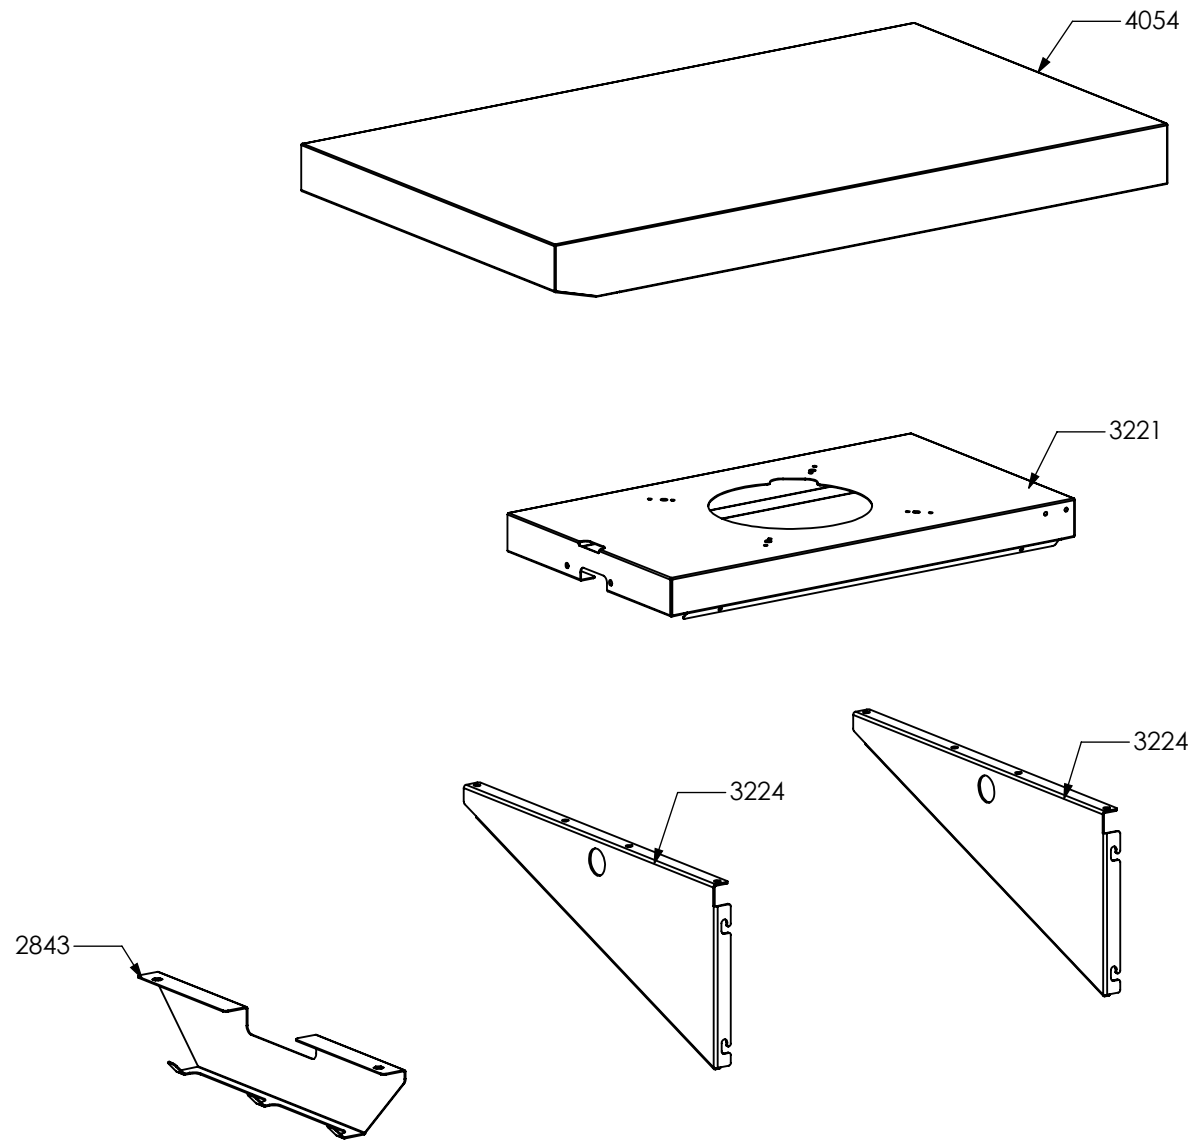

Barbecue swing W7C-3 SS valvolato Steel G30/30 EU

002

N° Object	Code	Description	Qty	N° Object	Code	Description	Qty
19	400689	Gasket gas inlet	1	2414	ZS4148	Right cap for control panel BBQ	1
997	ZS1645	Bezel for central vitroceramic /grill knob 58, bright chromed	3	2415	ZS4149	Left cap for control panel BBQ	1
1093	410828	Pipe support	1				
1766	ZS3155	Knob 58 for gas burners SLT	3				
2139	ZS3390	Two-sided cast-iron griddle for BBQ	1				
2140	ZS3391	Cast-iron open grid for BBQ	2				
2164	ZS3447	Right side combustion area BBQ	1				
2165	ZS3448	Left side combustion area BBQ	1				
2166	ZS3449	Supports for side top BBQ	4				
2168	ZS3451	Side panel top 90 BBQ	2				
2171	ZS3454	Ramp support for top BBQ	1				
2172	ZS3455	Burners deflector top BBQ	2				
2174	ZS3457	Burners cooktop BBQ	3				
2178	ZS3467	Burners heat spreader top BBQ	2				
2215	ZS3920	Tool for griddle cleaning BBQ	1				
2345	ZS4201	Drip tray top BBQ 70	1				
2346	ZS4202	Support for taps cooking top BBQ 70	1				
2347	ZS4203	Rear cooktop BBQ 70	1				
2348	ZS4204	Ramp 3 burners cooktop BBQ 70	1				
2351	ZS4208	Protection taps cooktop 70 BBQ	1				
3220	ZS4752	Guide for drip tray top BBQ	2				
3484	ZS5647	"Steel - Stile in cucina" plate	1				
3866	ZS4754	Front side combustion area BBQ 70	1				
3914	ZS4753	Rear side combustion area BBQ 70	1				
4417	ZS6807	Tap BBQ burner	3				
4418	ZS6808	Thermocouple BBQ L=300 with 2 nuts included	3				
4711	ZS6772	Clamp support for main ramp	1				
4901	GR4780	Assembly complete control panel BBQ 70	1				