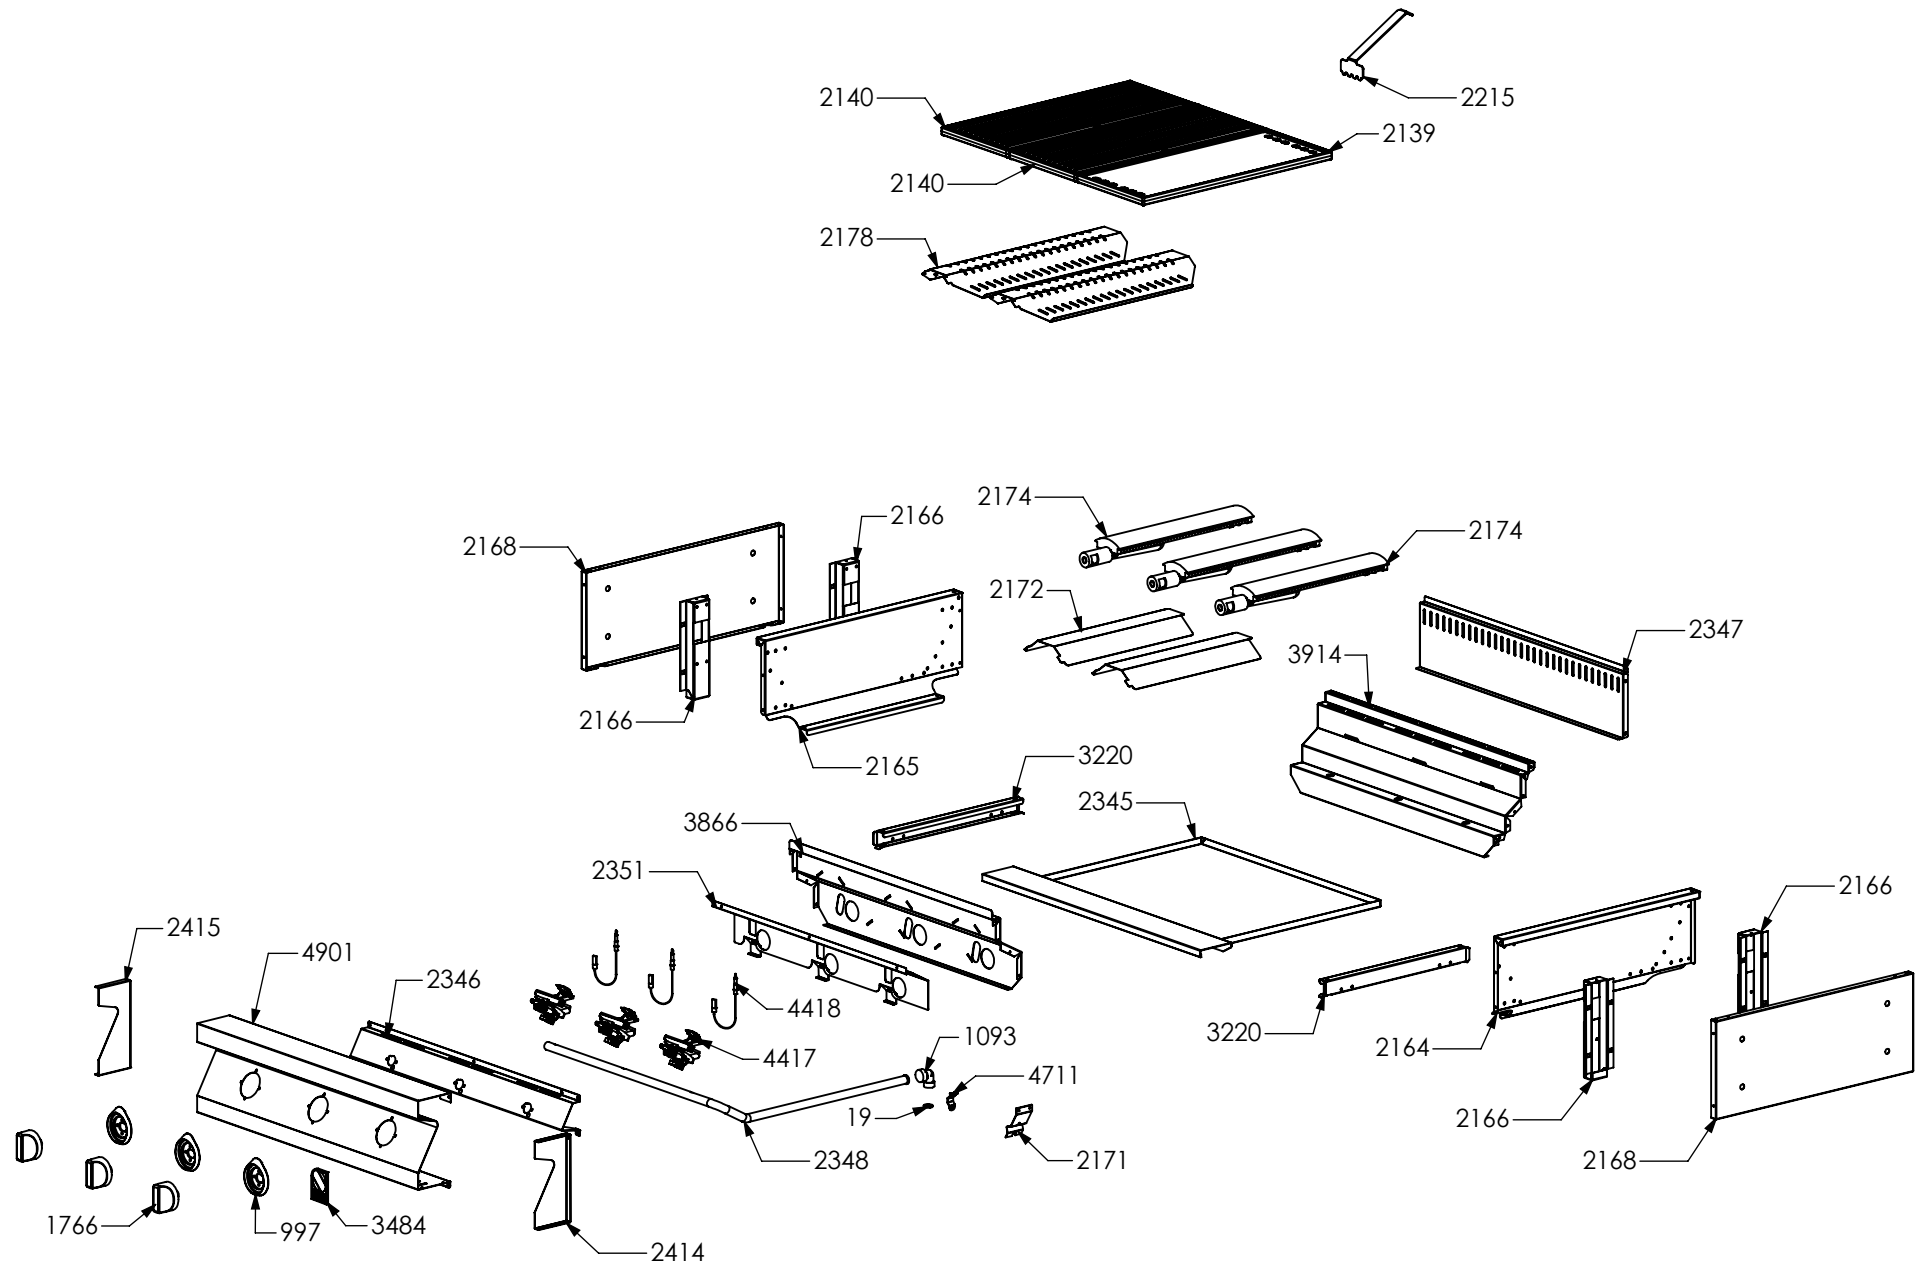

Barbecue swing W7C-3 SS valvolato Steel G30/30 EU

002

N° Object	Code	Description	Qty	N° Object	Code	Description	Qty
19	400689	Gasket gas inlet	1	2414	ZS4148	Right cap for control panel BBQ	1
997	ZS1645	Bezel for central vitroceramic /grill knob 58, bright chromed	3	2415	ZS4149	Left cap for control panel BBQ	1
1093	410828	Pipe support	1				
1766	ZS3155	Knob 58 for gas burners SLT	3				
2139	ZS3390	Two-sided cast-iron griddle for BBQ	1				
2140	ZS3391	Cast-iron open grid for BBQ	2				
2164	ZS3447	Right side combustion area BBQ	1				
2165	ZS3448	Left side combustion area BBQ	1				
2166	ZS3449	Supports for side top BBQ	4				
2168	ZS3451	Side panel top 90 BBQ	2				
2171	ZS3454	Ramp support for top BBQ	1				
2172	ZS3455	Burners deflector top BBQ	2				
2174	ZS3457	Burners cooktop BBQ	3				
2178	ZS3467	Burners heat spreader top BBQ	2				
2215	ZS3920	Tool for griddle cleaning BBQ	1				
2345	ZS4201	Drip tray top BBQ 70	1				
2346	ZS4202	Support for taps cooking top BBQ 70	1				
2347	ZS4203	Rear cooktop BBQ 70	1				
2348	ZS4204	Ramp 3 burners cooktop BBQ 70	1				
2351	ZS4208	Protection taps cooktop 70 BBQ	1				
3220	ZS4752	Guide for drip tray top BBQ	2				
3484	ZS5647	"Steel - Stile in cucina" plate	1				
3866	ZS4754	Front side combustion area BBQ 70	1				
3914	ZS4753	Rear side combustion area BBQ 70	1				
4417	ZS6807	Tap BBQ burner	3				
4418	ZS6808	Thermocouple BBQ L=300 with 2 nuts included	3				
4711	ZS6772	Clamp support for main ramp	1				
4901	GR4780	Assembly complete control panel BBQ 70	1				