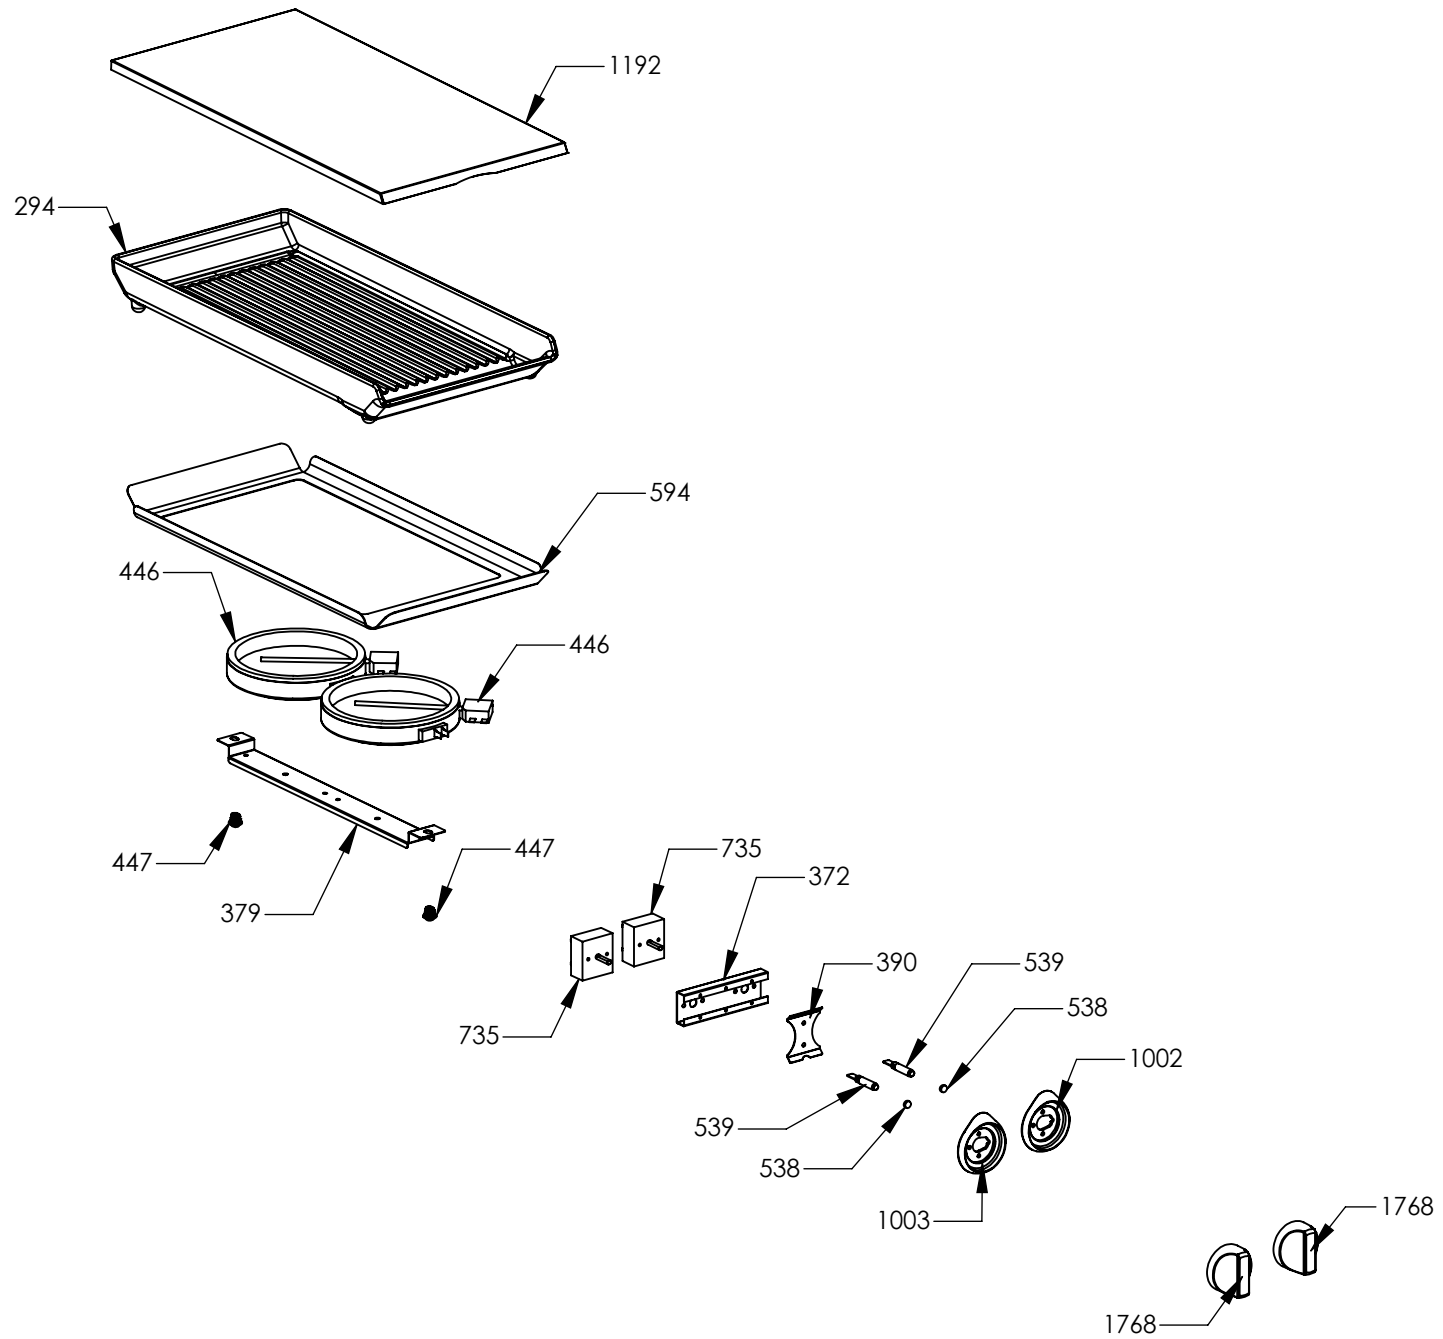

N° Object	Code	Description	Qty
294	ZS0579	Fry-top lined cast-iron griddle	1
372	ZS0803	Commutator support	1
379	ZS0820	Barbecue cast-iron griddle support	1
390	ZS0890	Spring for el. controls support	1
446	ZS1059	Heating element barbecue 1200/230 th.7	2
447	ZS1061	Spring for griddle heating el. support	2
538	ZS1204	Led transparent	2
539	ZS1205	Fluorescent green warning light	2
594	ZS1667	Protection frame for barbecue griddle	1
735	ZS1076	Energy regulator 230 V EGO EU	2
1002	ZS1650	Bezel for rear central right burner knob 58, bright chromed	1
1003	ZS1651	Bezel for front central right burner knob 58, bright chromed	1
1192	ZS0553	Fry-top/barbecue stainless steel covering	1
1768	ZS3157	Knob 58 single heating element SLT	2