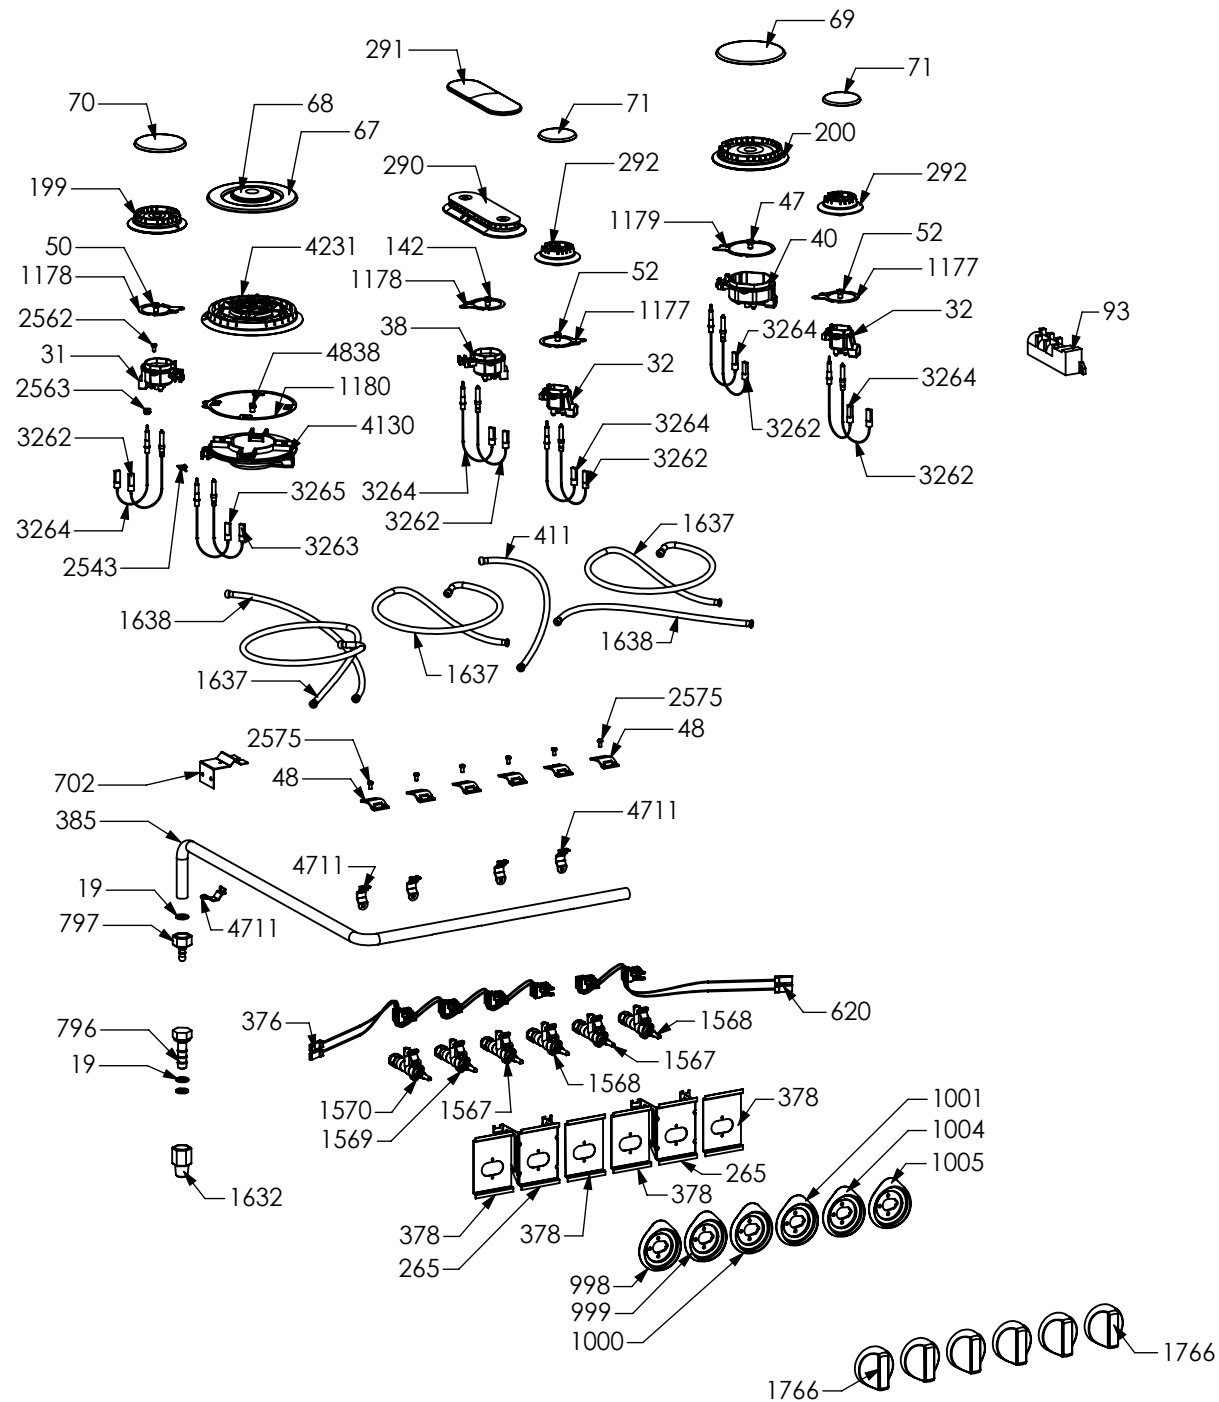

N° Object	Code	Description	Qty
98	481913	Terminal board for oven 32 PA 233	1
175	ZS0140	Complete spill tray top 120 5 burners fish-kettle+barbecue	1
261	ZS0499	Cast-iron grid for fish kettle without joint	1
268	ZS0511	Cast-iron grid 2 burners Sintesi	2
731	ZS0565	Cast-iron grid for wok	1
794	ZS1058	Vitroglass for fry-top/barbecue	1
1023	ZS2093	Sintesi upper right side clamp 62.5 extended	1
1024	ZS2094	Sintesi upper left side clamp 62.5 extended	1
1060	GR2149	Assembly frontal bar profile top 120 polished	1
1061	ZS2163	Blocking device for frontal bar profile top SLT	2
1612	ZS3020	Support for connection top-base	2
1667	ZS3012	Upper lateral panel right side	1
1668	ZS3014	Upper lateral panel left side	1
4063	ZS6375	Ramp hole closing plate	1
4652	ZS7098	Rear guard for hob 120	1
4654	ZS7254	Lower guard for hob 120	1
5082	ZS7958	"Steel - Stile in cucina" plate	1
5777	ZS3933	Support for back splash h. 4 cm cooker 120 Sintesi	1
5842	ZS8867	Support for back splash h. 4 cm cooker 090 Sintesi internal	1