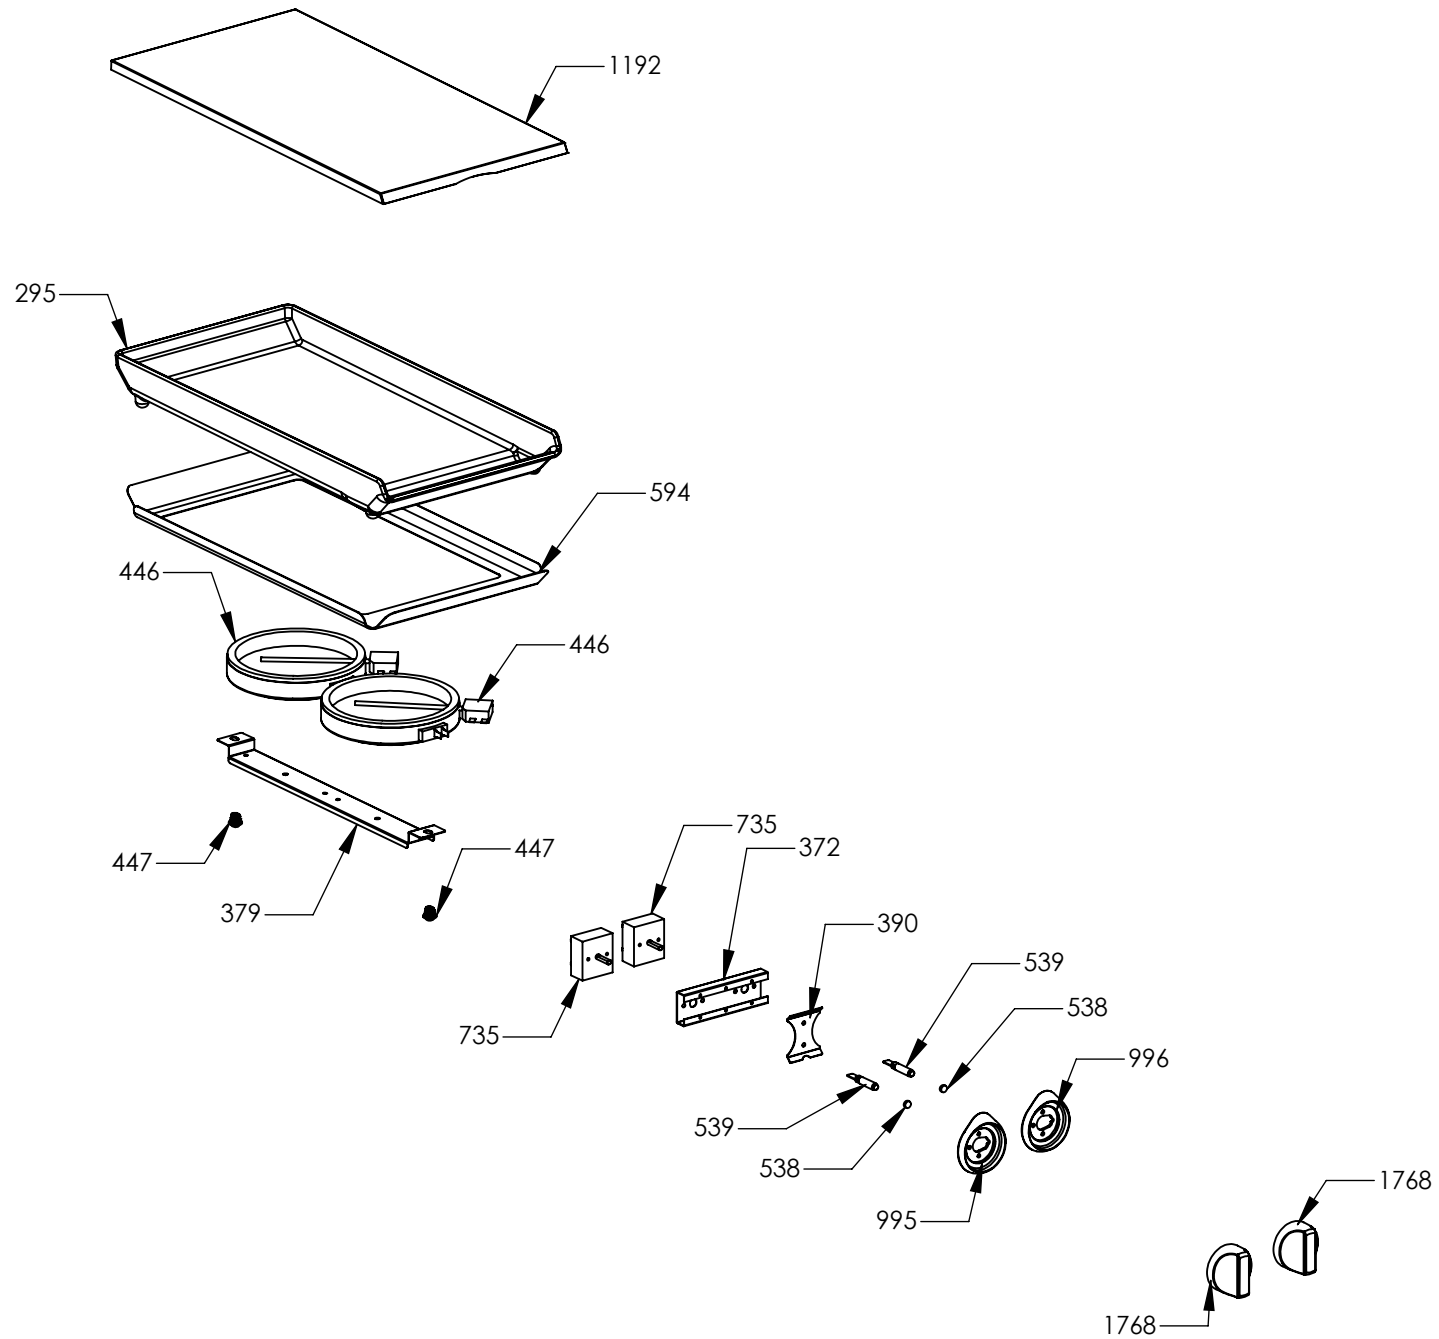

N° Object	Code	Description	Qty
295	ZS0580	Fry-top cast-iron griddle	1
372	ZS0803	Commutator support	1
379	ZS0820	Barbecue cast-iron griddle support	1
390	ZS0890	Spring for el. controls support	1
446	ZS1059	Heating element barbecue 1200/230 th.7	2
447	ZS1061	Spring for griddle heating el. support	2
538	ZS1204	Led transparent	2
539	ZS1205	Fluorescent green warning light	2
594	ZS1667	Protection frame for barbecue griddle	1
735	ZS1076	Energy regulator 230 V EGO EU	2
995	ZS1643	Bezel for front central burner knob 58, bright chromed	1
996	ZS1644	Bezel for rear central burner knob 58, bright chromed	1
1192	ZS0553	Fry-top/barbecue stainless steel covering	1
1768	ZS3157	Knob 58 single heating element SLT	2