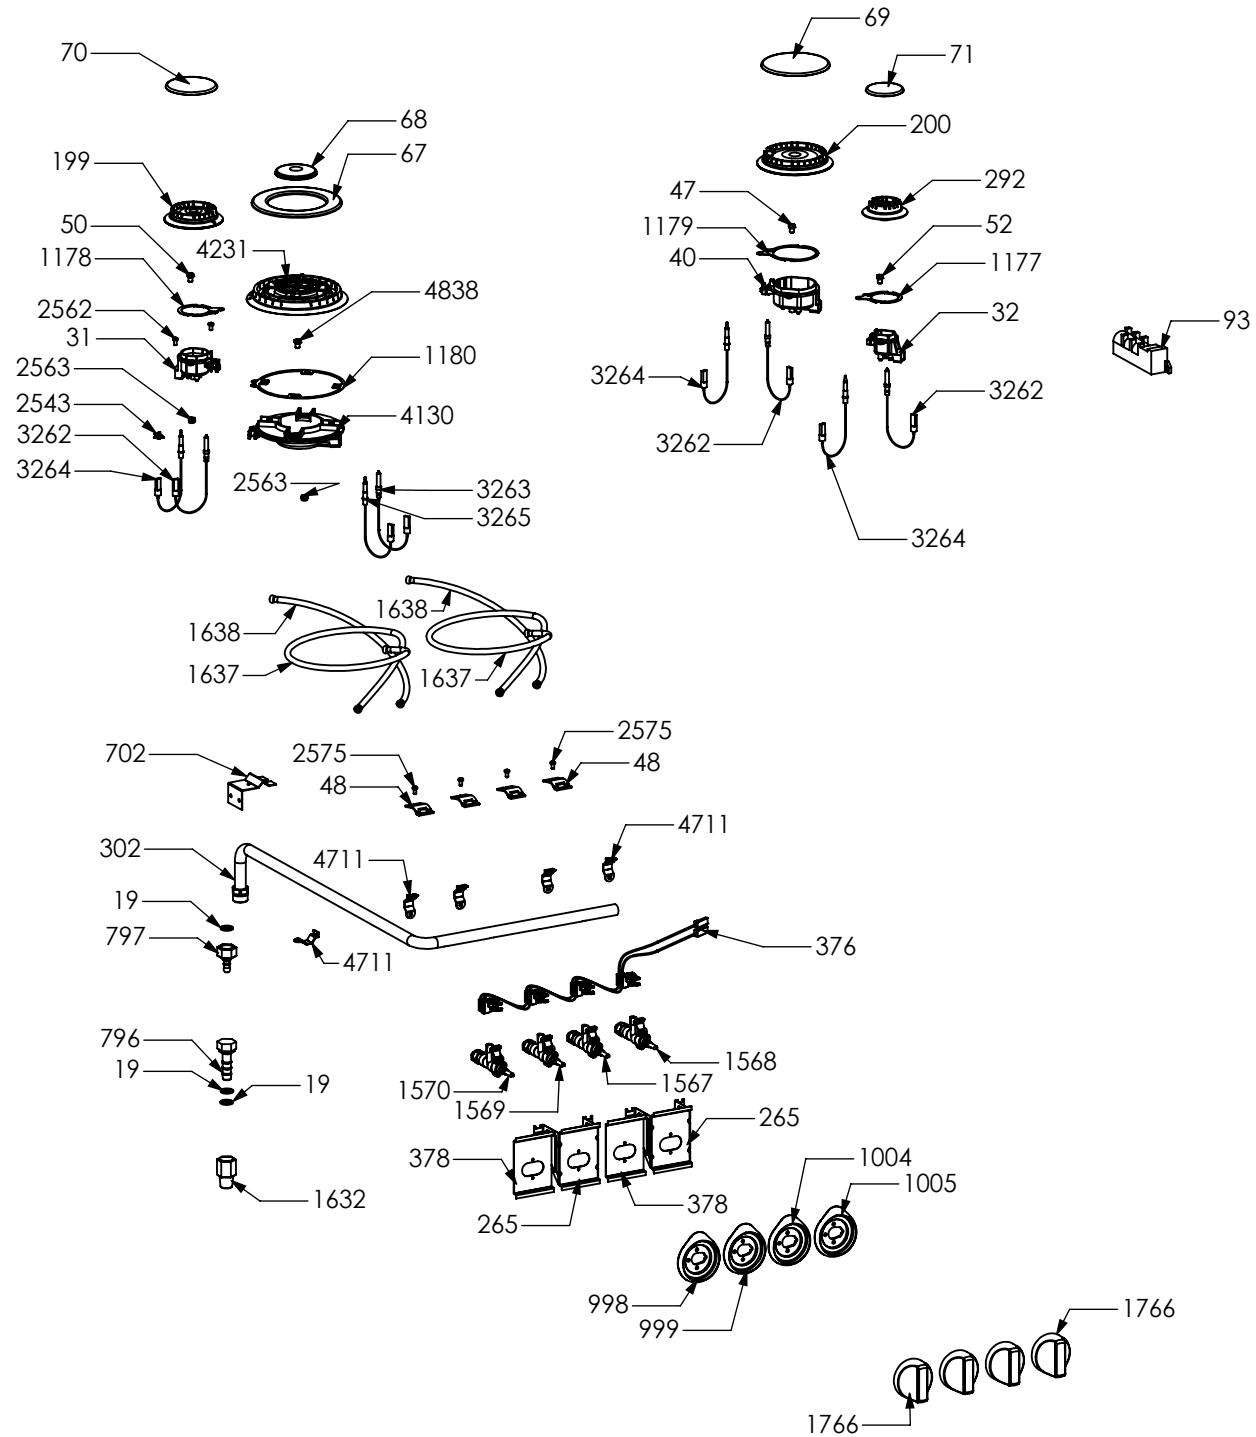

N° Object	Code	Description	Qty
98	481913	Terminal board for oven 32 PA 233	1
268	ZS0511	Cast-iron grid 2 burners Sintesi	2
398	ZS0935	Complete spill tray top 90 4 burners+fry-top	1
731	ZS0565	Cast-iron grid for wok	1
794	ZS1058	Vitroglass for fry-top/barbecue	1
1023	ZS2093	Sintesi upper right side clamp 62.5 extended	1
1024	ZS2094	Sintesi upper left side clamp 62.5 extended	1
1058	GR2147	Assembly frontal bar profile top 90 polished	1
1061	ZS2163	Blocking device for frontal bar profile top SLT	2
1612	ZS3020	Support for connection top-base	2
1667	ZS3012	Upper lateral panel right side	1
1668	ZS3014	Upper lateral panel left side	1
4063	ZS6375	Ramp hole closing plate	1
4072	ZS6489	Rear guard for hob 90 Genesi	1
4073	ZS6492	Lower guard for hob 90 sintesi	1
5082	ZS7958	"Steel - Stile in cucina" plate	1
5775	ZS3931	Support for back splash h. 4 cm cooker 090 Sintesi	1
5842	ZS8867	Support for back splash h. 4 cm cooker 090 Sintesi internal	1