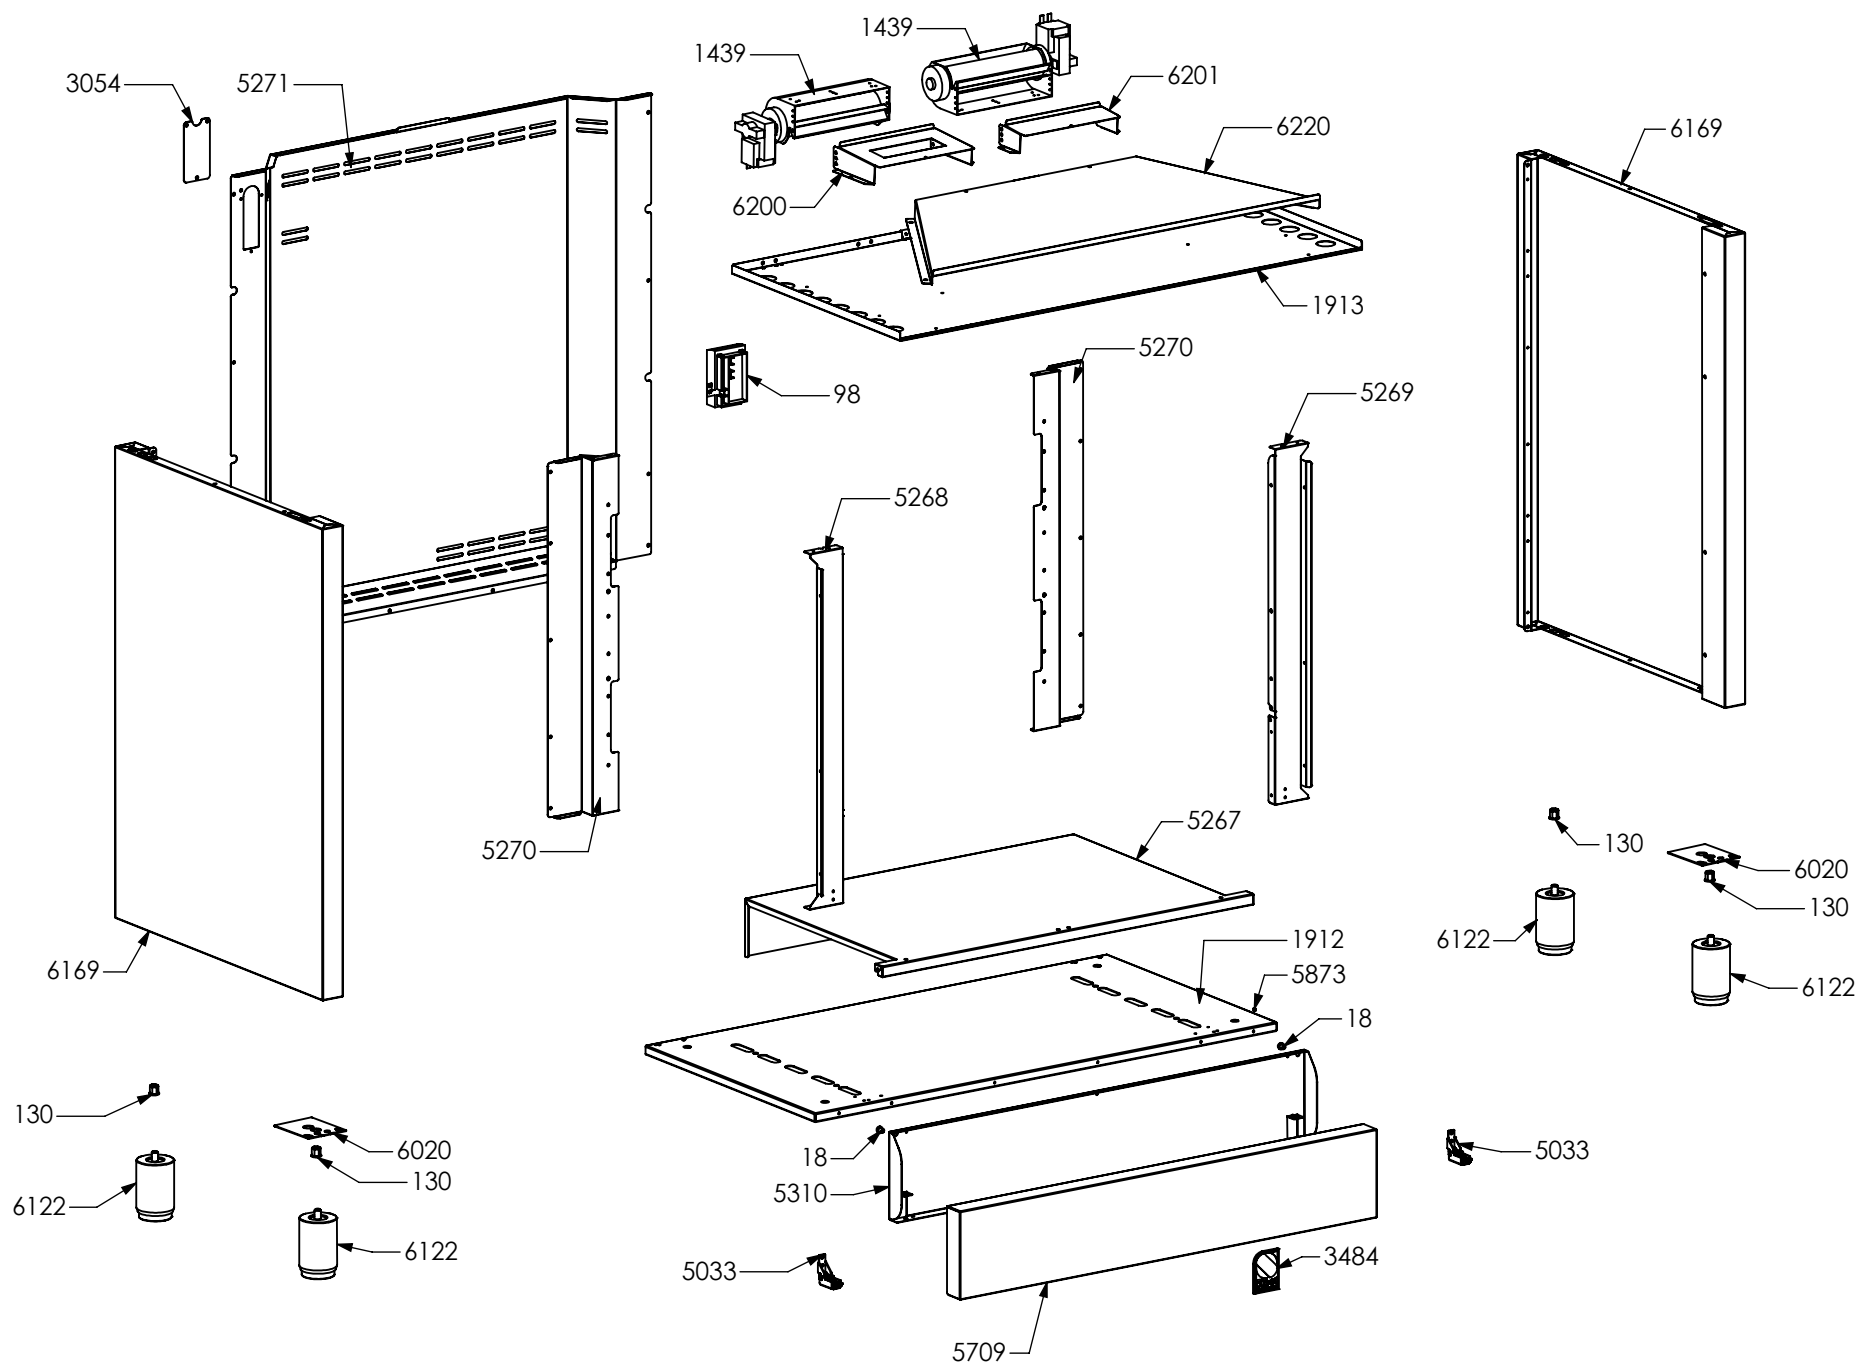

N° Object	Code	Description	Qty
129	601154	Timer	1
1014	ZS2026	Thermostat TY60 N.O. fixing B	2
1441	ZS2665	Support for fan timelag device	1
1957	ZS3495	Washer 4.3 x 10 x 3	4
1996	ZS3171	Blocking plate hob-side Party	2
3717	ZS6026	Switch for induction encoder	5
4210	ZS5377	Energy regulator for induction 230 V EGO EU	5
4266	ZS6787	Encoders control board	1
5753	ZP0068	Thickness for profile	2
5783	ZS6817	Feet for electronic components EGO	3
5784	ZS6904	Cover for induction terminal board	1
5785	ZS6905	Bridge for induction terminal board	1
5850	ZS8915	Commutator support 3 positions	2
6071	ZA0469	Induction 5 element OCTA EGO 75.08016.610	1
6101	GP0211	Assembly cooktop cooker 90 induction Prt/Drb	1
6069	ZA0467	Glass for 90 induction hob or cooker	1
6103	GP0213	Assembly control panel front 5FI zones induct electric oven ENF 90 NF serygr.	1
5801	ZS8317	Display support	1
6121	ZA0720	Knob ATG Nero Fumo	6
6170	ZC0382	Frontal bar profile cooker 90 anthracite	1
6178	ZP0239	Clamp support for induction 90/100 Party lateral	2
6179	ZP0242	Front support for induction 5 elements 90 cm	1
6180	ZP0243	Rear support for induction 5 elements 90 cm	1
6290	ZP0238	Clamp for support bar induction	4
6358	ZP0500	Support for electronic control induction element	1

N° Object	Code	Description	Qty
94	481814	Commutator multif. for 90 built-in oven(no pizza)	1
455	ZS1075	Oven thermostat	1
538	ZS1204	Led transparent	2
539	ZS1205	Fluorescent green warning light	1
823	ZS1755	Fluorescent orange warning light	1
1588	ZS2889	Commutator oven functions 90 EGO	1
3649	ZS5713	Electrical display support	1
3921	ZS6051	Glass lcd 3 button no holes	1
5852	ZS8917	Commutator support 2 positions	1
6121	ZA0720	Knob ATG Nero Fumo	2
6389	ZA0774	Timer (white led) 3 TT SIEBE Touch meat probe	1