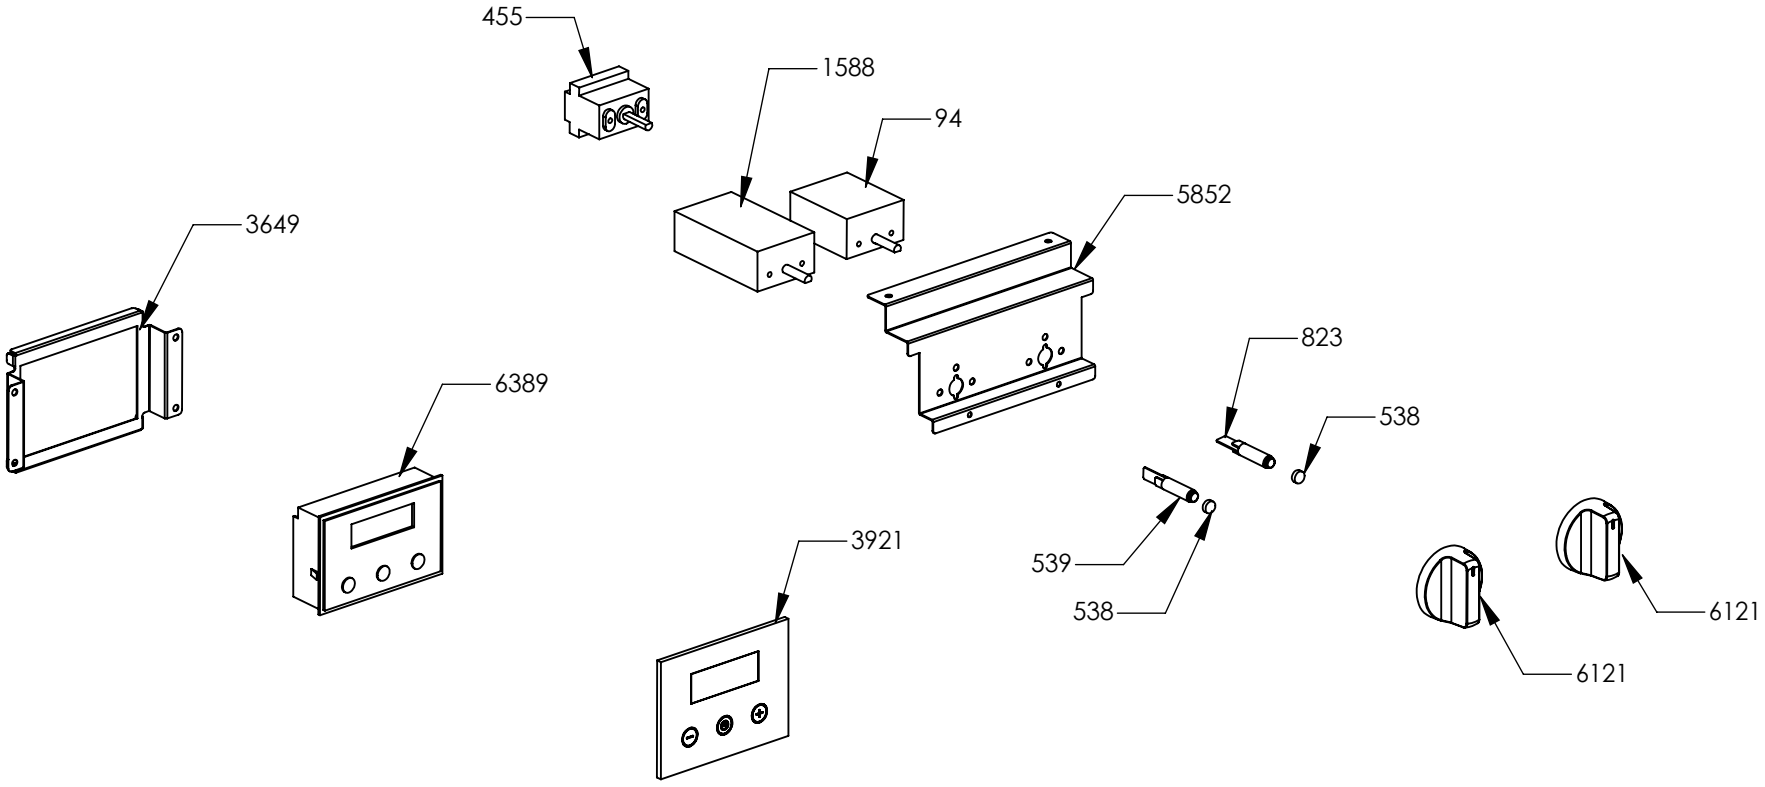

N° Object	Code	Description	Qty
129	601154	Timer	1
1014	ZS2026	Thermostat TY60 N.O. fixing B	2
1441	ZS2665	Support for fan timelag device	1
1957	ZS3495	Washer 4.3 x 10 x 3	4
1996	ZS3171	Blocking plate hob-side Party	2
3717	ZS6026	Switch for induction encoder	5
4210	ZS5377	Energy regulator for induction 230 V EGO EU	5
4266	ZS6787	Encoders control board	1
5753	ZP0068	Thickness for profile	2
5783	ZS6817	Feet for electronic components EGO	3
5784	ZS6904	Cover for induction terminal board	1
5785	ZS6905	Bridge for induction terminal board	1
5850	ZS8915	Commutator support 3 positions	2
6071	ZA0469	Induction 5 element OCTA EGO 75.08016.610	1
6101	GP0211	Assembly cooktop cooker 90 induction Prt/Drb	1
6069	ZA0467	Glass for 90 induction hob or cooker	1
6103	GP0213	Assembly control panel front 5FI zones induct electric oven ENF 90 NF serygr.	1
5801	ZS8317	Display support	1
6121	ZA0720	Knob ATG Nero Fumo	6
6170	ZC0382	Frontal bar profile cooker 90 anthracite	1
6178	ZP0239	Clamp support for induction 90/100 Party lateral	2
6179	ZP0242	Front support for induction 5 elements 90 cm	1
6180	ZP0243	Rear support for induction 5 elements 90 cm	1
6290	ZP0238	Clamp for support bar induction	4
6358	ZP0500	Support for electronic control induction element	1

N° Object	Code	Description	Qty
94	481814	Commutator multif. for 90 built-in oven(no pizza)	1
455	ZS1075	Oven thermostat	1
538	ZS1204	Led transparent	2
539	ZS1205	Fluorescent green warning light	1
823	ZS1755	Fluorescent orange warning light	1
1588	ZS2889	Commutator oven functions 90 EGO	1
3649	ZS5713	Electrical display support	1
3921	ZS6051	Glass lcd 3 button no holes	1
5852	ZS8917	Commutator support 2 positions	1
6121	ZA0720	Knob ATG Nero Fumo	2
6389	ZA0774	Timer (white led) 3 TT SIEBE Touch meat probe	1