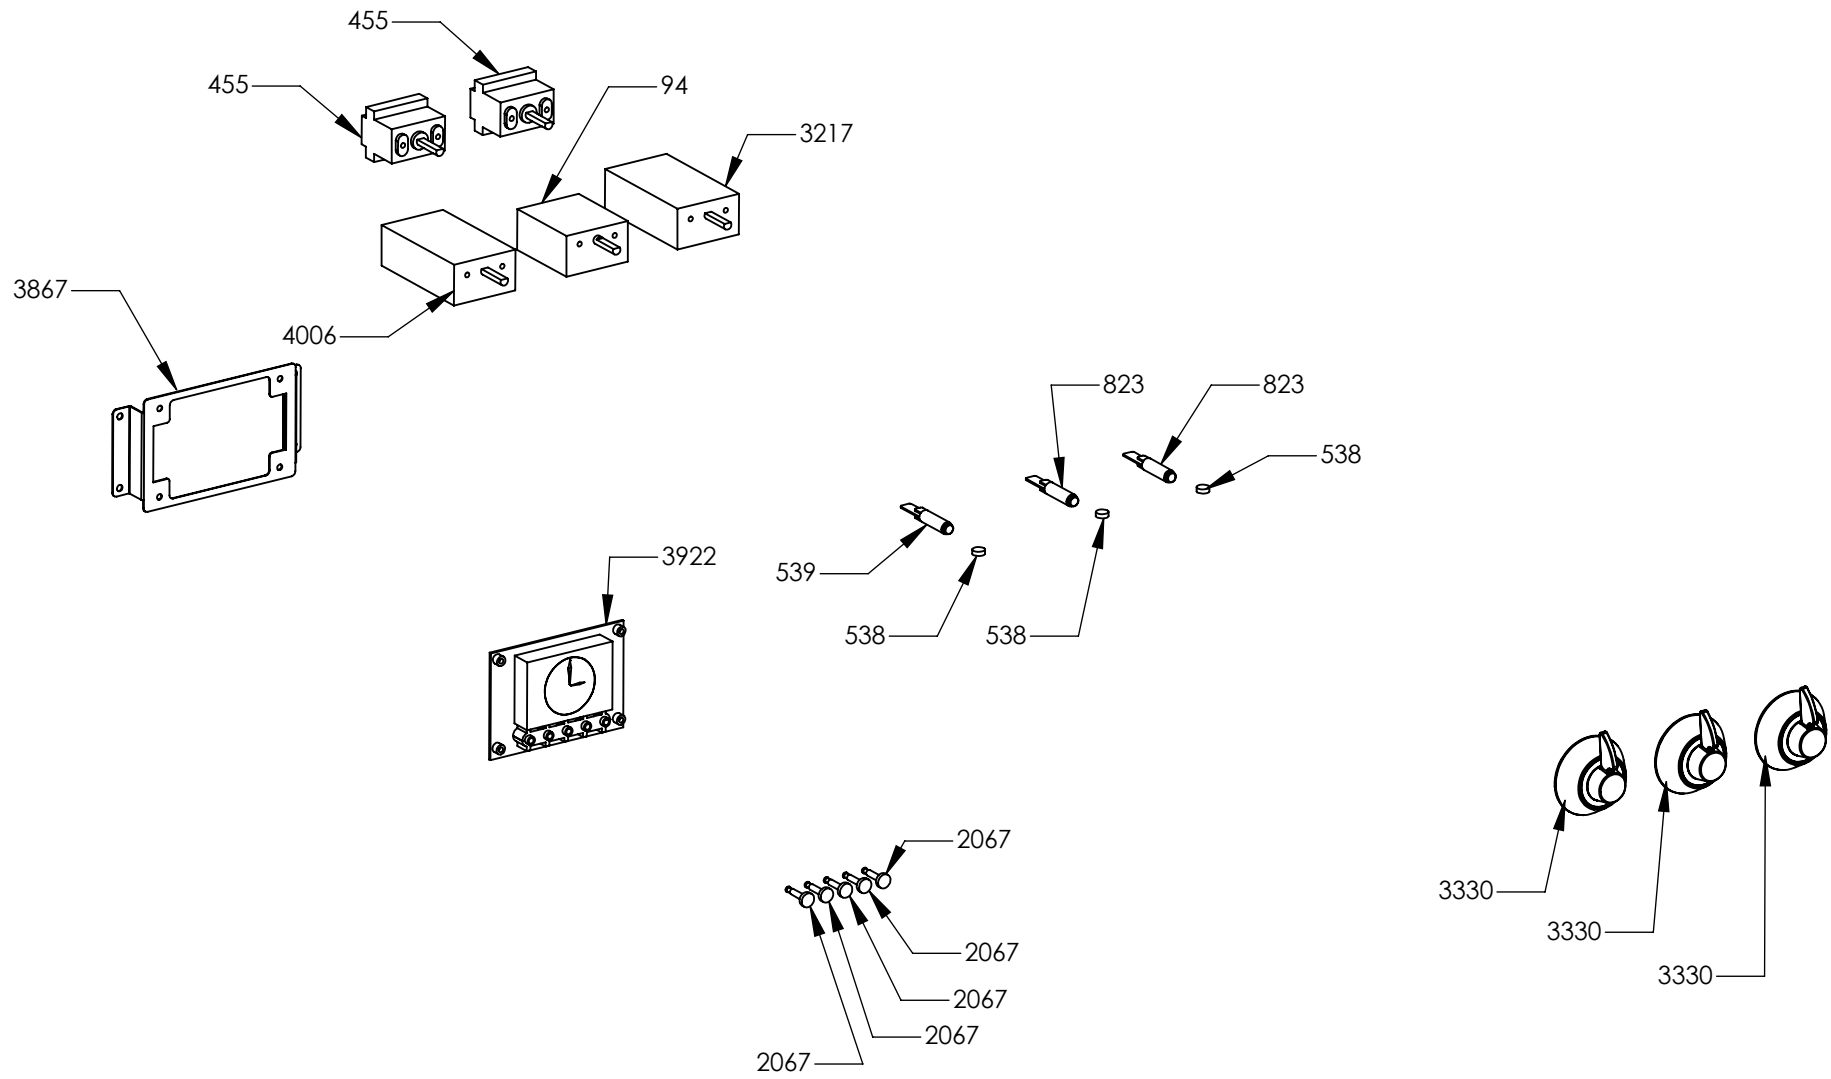

N° Object	Code	Description	Qty
98	481913	Terminal board for oven 32 PA 233	1
1014	ZS2026	Thermostat TY60 N.O. fixing B	1
1439	ZS2663	Tangential oven fan L=180 Plaset (AU)	1
3642	ZS5706	Upper guard for oven AGF 060	1
3643	ZS5707	Lower guard for oven AGF 060	1
3645	ZS5709	Muffle fan guard oven AGF 060 DC Ascot / Genesi	1
3646	ZS5710	Air conveyor for oven 060/060 DC	1
3650	ZS5714	Left guard for oven 060 DC	1
3651	ZS5715	Right guard for oven 060 DC	1
3652	ZS5716	Rear guard for oven AGF 060 DC	1
3654	ZS5718	Rear support for muffle left/right side oven	2
3655	ZS5719	Reinforcement for lower guard oven 60	2
3751	ZS6011	Control panel Ascot double oven 60 S.STEEL	1
3869	ZS6062	Lower guard for oven AGF 060 DC	1
3928	ZS6282	Bracket condensate collection 60 DC	1
3935	ZS6313	Lateral handle	4
4027	ZS6323	Bezel for oven temperature	1
4028	ZS6324	Bezel for function oven	1
4029	ZS6331	Bezel for function oven	1
4031	ZS6335	Programmer control panel AGF Ascot CHROME with serygr.	1
4107	ZS6596	Thermoswitch 16 Ampere	2
4177	ZS6694	Commutator support 1 control	3