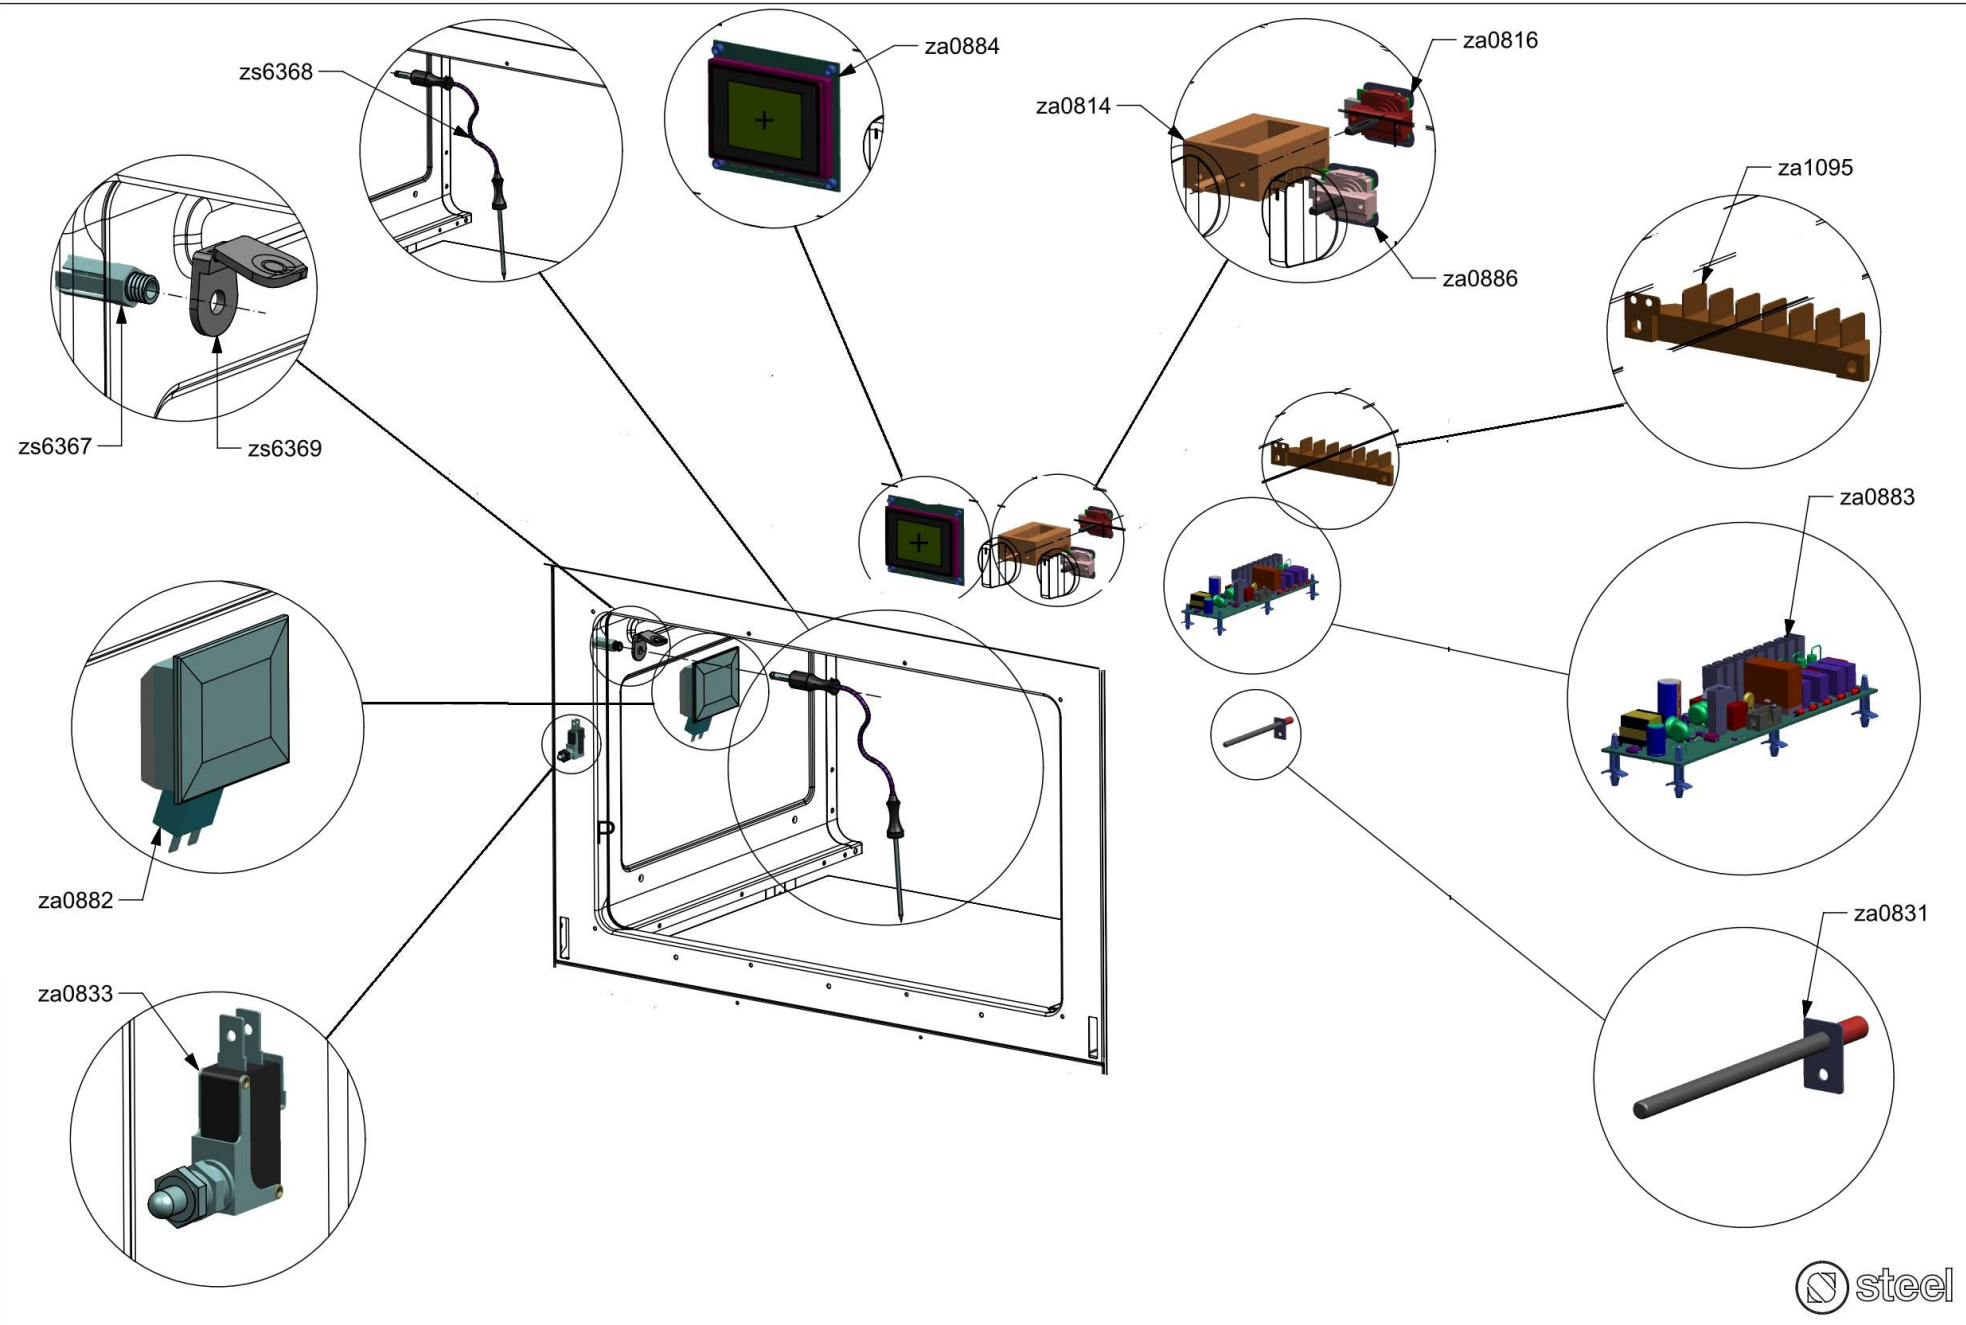

Nuovi componenti Serie Q | New components Q Series

Rif. Esploso	Codice	Descrizione	Q.ta
98	481913	Terminal board for oven 32 PA 233	1
1014	ZS2026	Thermostat TY60 N.O. fixing B	1
1439	ZS2663	Tangential oven fan L=180 Plaset (AU)	1
3640	ZS5704	Left guard for oven 060/090	1
3641	ZS5705	Right guard for oven 060/090	1
3659	ZS5723	Lower guard for oven AGF 090	1
3660	ZS5724	Rear guard for oven AGF 090	1
3663	ZS5770	Upper guard for oven AGF 090	1
3665	ZS5772	Front support for muffle left/right side oven 90	2
3666	ZS5773	Rear support for muffle left/right side oven 90	2
3750	ZS6010	Control panel Ascot oven 90 S.STEEL	1
3926	ZS6280	Muffle fan guard oven AGF 090 Ascot	1
3935	ZS6313	Lateral handle	4
3986	ZS6485	Reinforcement for lower guard oven 90	1
4027	ZS6323	Bezel for oven temperature	1
4031	ZS6335	Programmer control panel AGF Ascot CHROME with serygr.	1
4070	ZS6481	Air conveyor for oven 090	1
4107	ZS6596	Thermoswitch 16 Ampere	1
4177	ZS6694	Commutator support 1 control	2
4277	ZS6810	Bracket condensate collection 90 complete	1
4312	ZS6322	Bezel for function oven	1

Rif. Esploso	Codice	Descrizione	Q.ta
94	481814	Commutator multif. for 90 built-in oven(no pizza)	1
455	ZS1075	Thermostat for built-in oven	1
538	ZS1204	Led transparent	2
539	ZS1205	Fluorescent green warning light	1
823	ZS1755	Fluorescent orange warning light	1
2067	ZS3785	Knob for timer black	5
3330	ZS5412	Knob Ascot chromed	2
3867	ZS6012	Electrical display support	1
3922	ZS6184	Timer (white led) LCD-ELA 1000	1
4137	ZS6655	Commutator steam oven functions	1