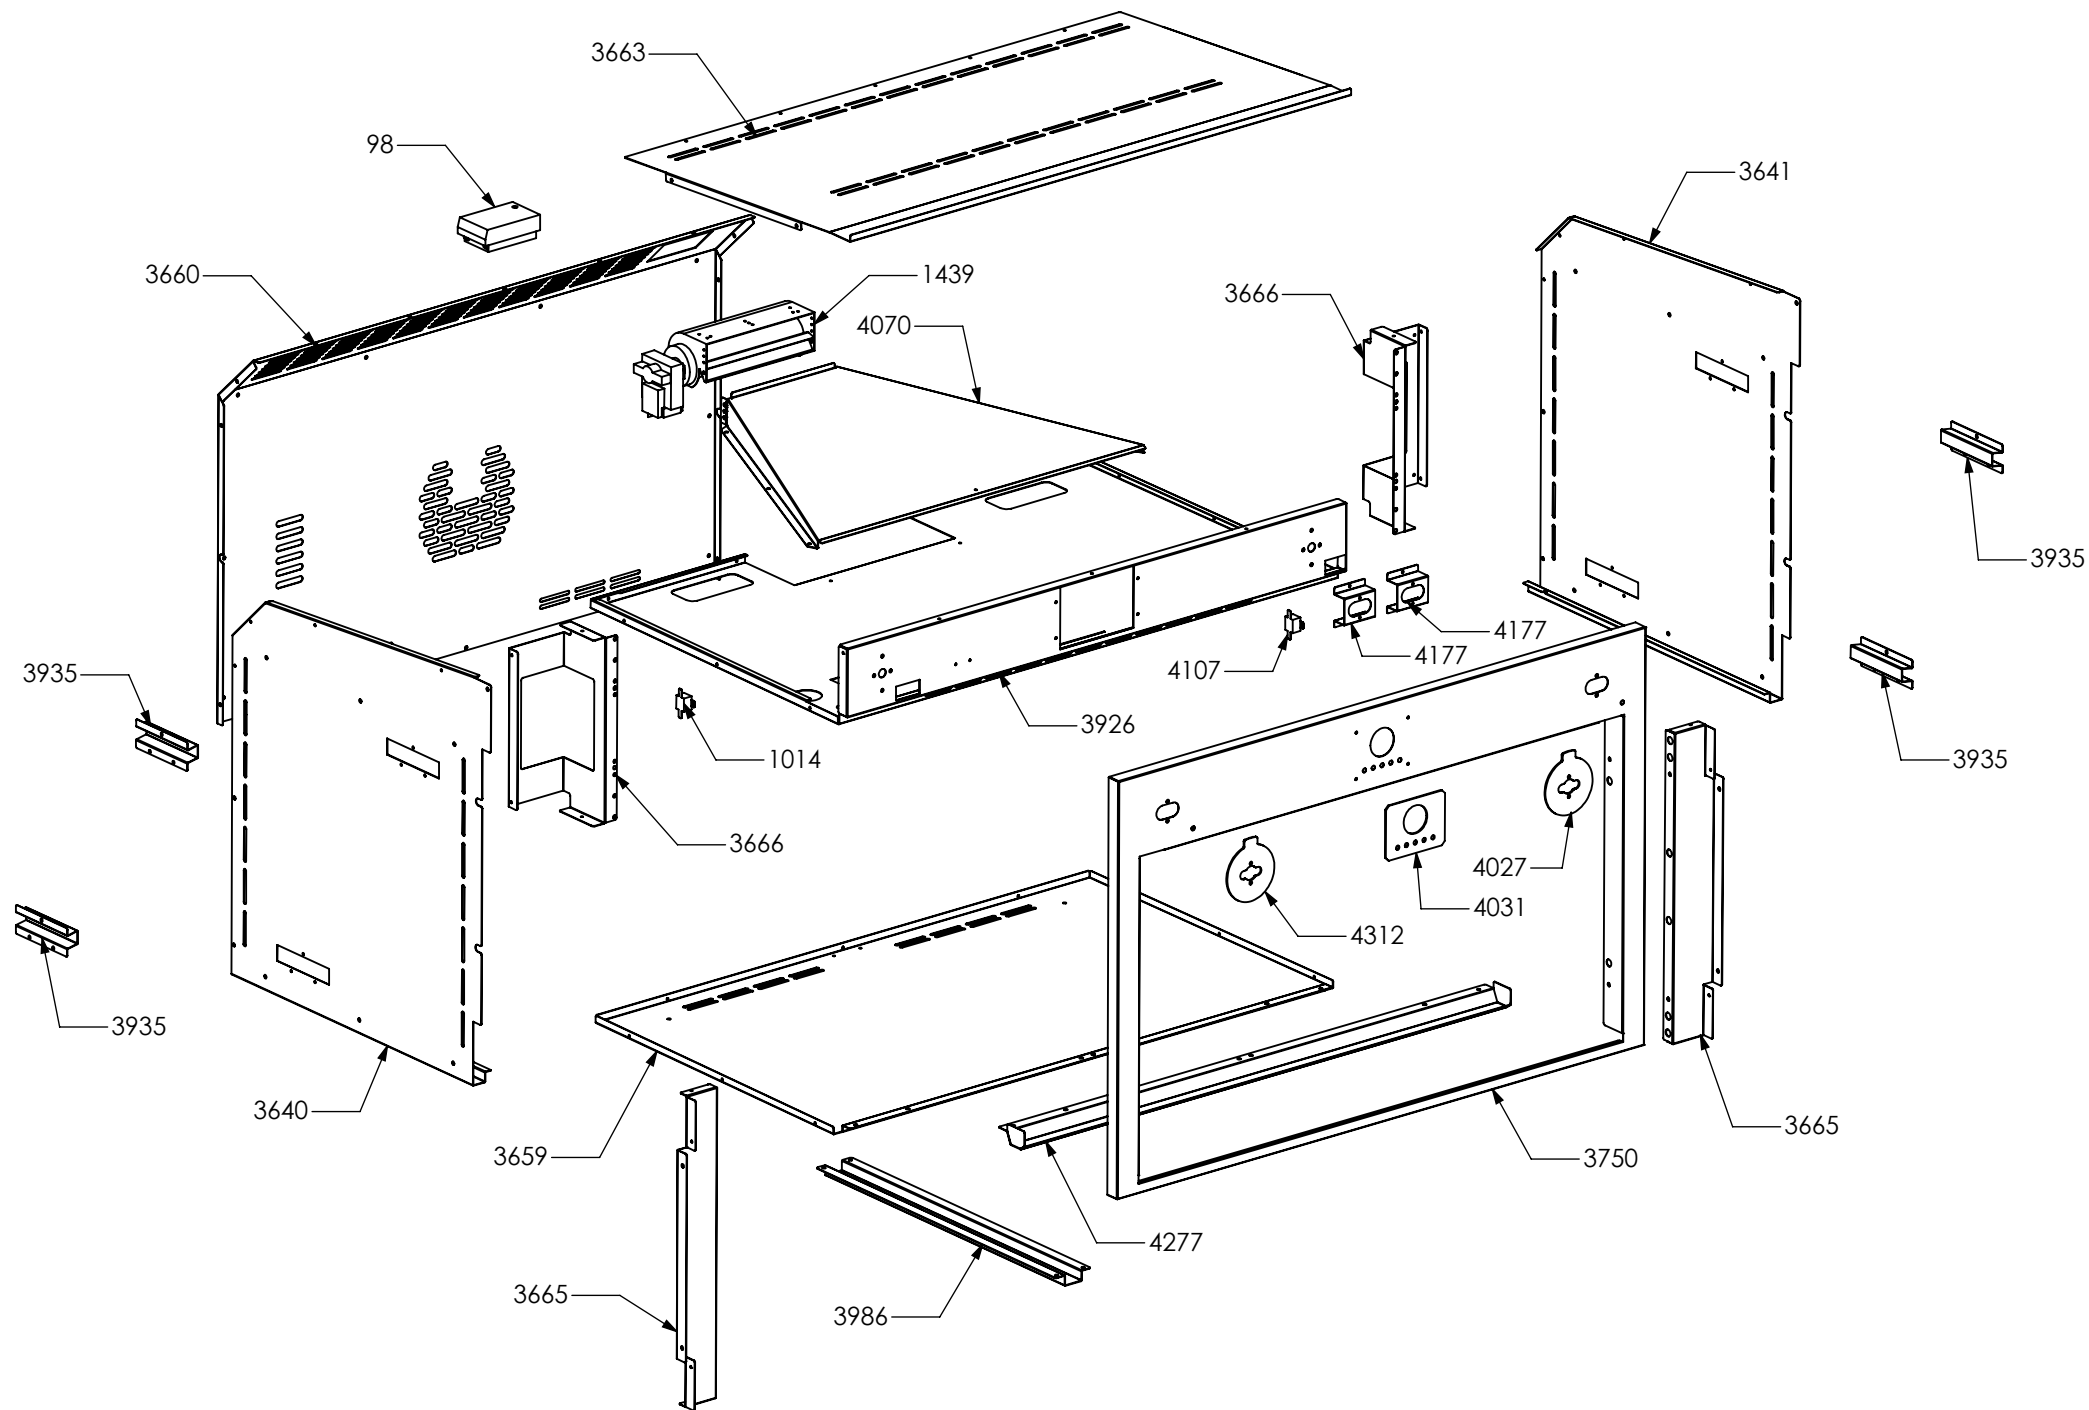

Nuovi componenti Serie Q | New components Q Series

Rif. Esploso	Codice	Descrizione	Q.ta
98	481913	Terminal board for oven 32 PA 233	1
1014	ZS2026	Thermostat TY60 N.O. fixing B	1
1439	ZS2663	Tangential oven fan L=180 Plaset (AU)	1
3640	ZS5704	Left guard for oven 060/090	1
3641	ZS5705	Right guard for oven 060/090	1
3659	ZS5723	Lower guard for oven AGF 090	1
3660	ZS5724	Rear guard for oven AGF 090	1
3663	ZS5770	Upper guard for oven AGF 090	1
3665	ZS5772	Front support for muffle left/right side oven 90	2
3666	ZS5773	Rear support for muffle left/right side oven 90	2
3750	ZS6010	Control panel Ascot oven 90 S.STEEL	1
3926	ZS6280	Muffle fan guard oven AGF 090 Ascot	1
3935	ZS6313	Lateral handle	4
3986	ZS6485	Reinforcement for lower guard oven 90	1
4027	ZS6323	Bezel for oven temperature	1
4031	ZS6335	Programmer control panel AGF Ascot CHROME with serygr.	1
4070	ZS6481	Air conveyor for oven 090	1
4107	ZS6596	Thermoswitch 16 Ampere	1
4177	ZS6694	Commutator support 1 control	2
4277	ZS6810	Bracket condensate collection 90 complete	1
4312	ZS6322	Bezel for function oven	1

Rif. Esploso	Codice	Descrizione	Q.ta
94	481814	Commutator multif. for 90 built-in oven(no pizza)	1
455	ZS1075	Thermostat for built-in oven	1
538	ZS1204	Led transparent	2
539	ZS1205	Fluorescent green warning light	1
823	ZS1755	Fluorescent orange warning light	1
2067	ZS3785	Knob for timer black	5
3330	ZS5412	Knob Ascot chromed	2
3867	ZS6012	Electrical display support	1
3922	ZS6184	Timer (white led) LCD-ELA 1000	1
4137	ZS6655	Commutator steam oven functions	1