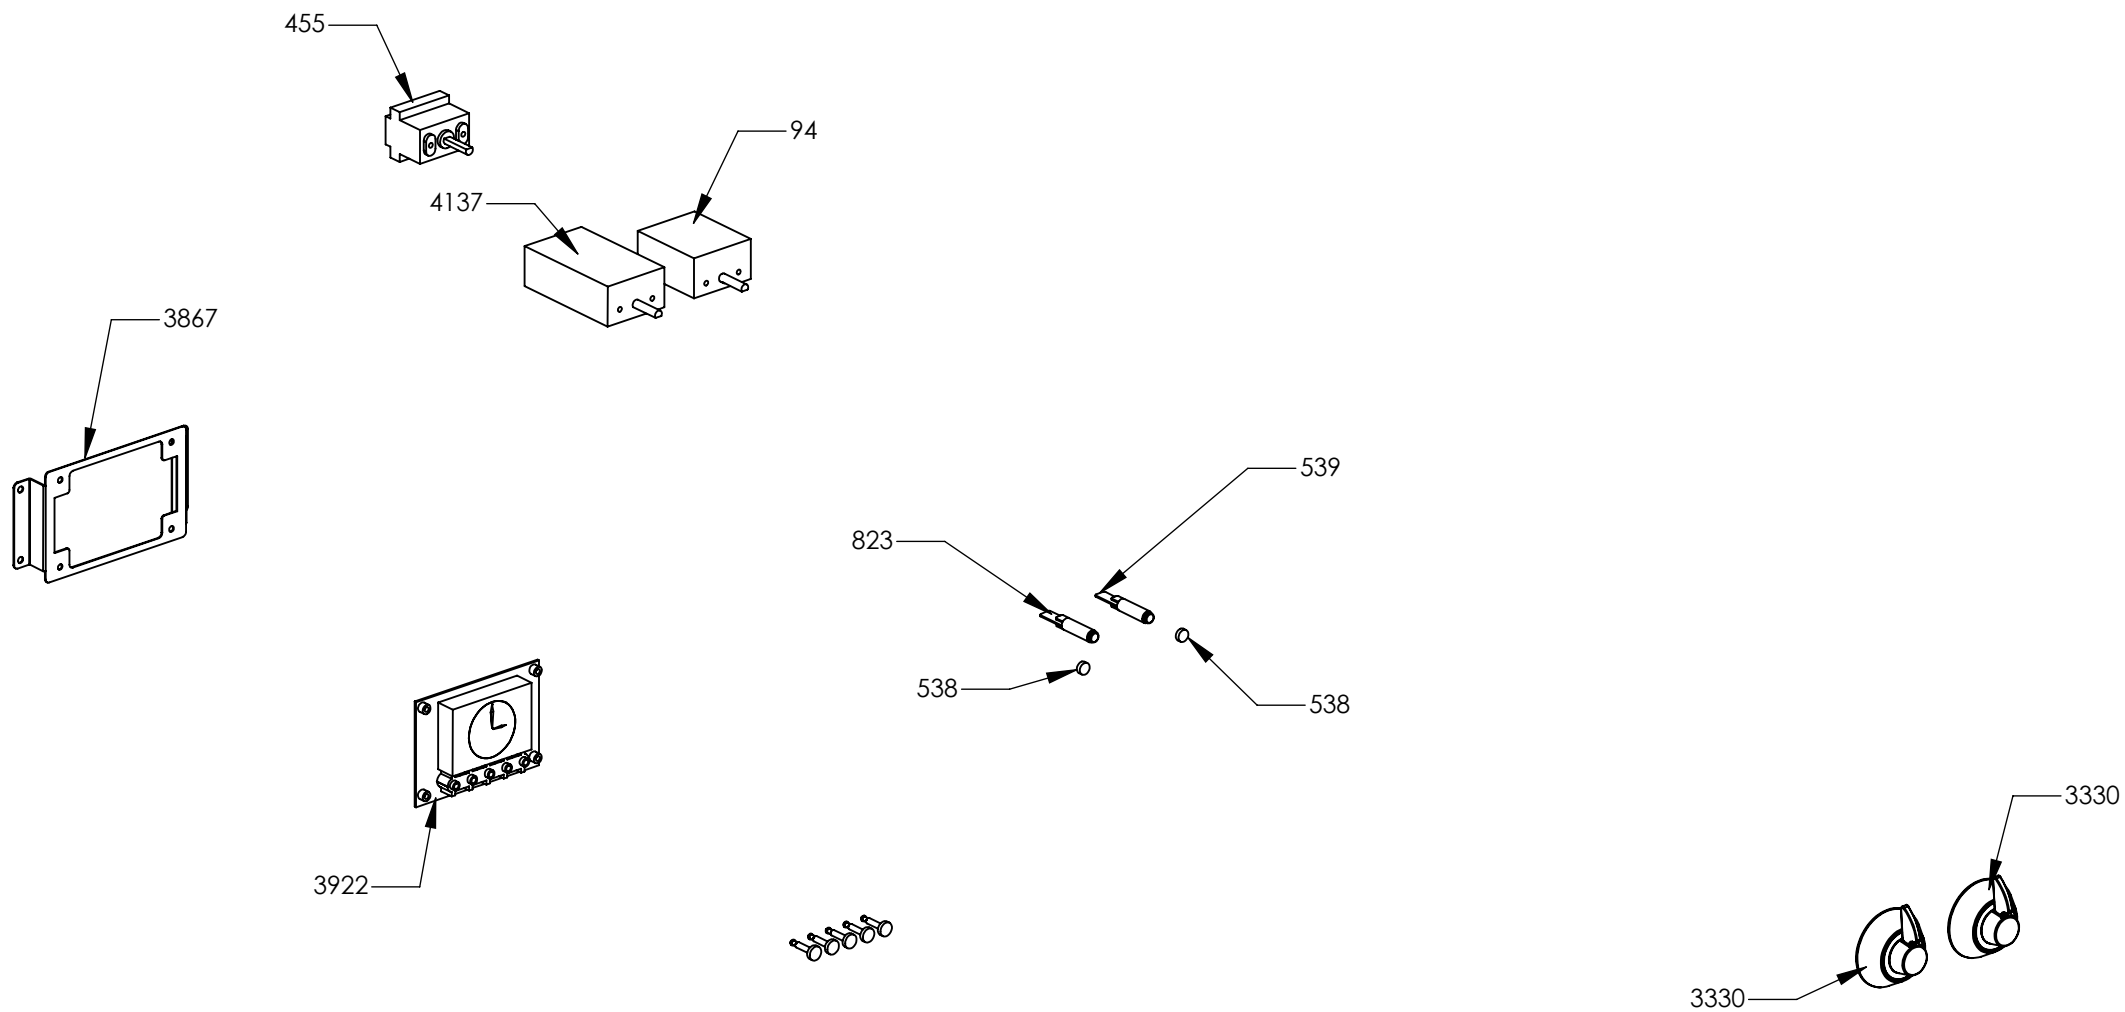

Nuovi componenti Serie Q | New components Q Series

Rif. Esploso	Codice	Descrizione	Q.ta
98	481913	Terminal board for oven 32 PA 233	1
1014	ZS2026	Thermostat TY60 N.O. fixing B	1
1439	ZS2663	Tangential oven fan L=180 Plaset (AU)	1
3640	ZS5704	Left guard for oven 060/090	1
3641	ZS5705	Right guard for oven 060/090	1
3659	ZS5723	Lower guard for oven AGF 090	1
3660	ZS5724	Rear guard for oven AGF 090	1
3663	ZS5770	Upper guard for oven AGF 090	1
3665	ZS5772	Front support for muffle left/right side oven 90	2
3666	ZS5773	Rear support for muffle left/right side oven 90	2
3750	ZS6010	Control panel Ascot oven 90 S.STEEL	1
3926	ZS6280	Muffle fan guard oven AGF 090 Ascot	1
3935	ZS6313	Lateral handle	4
3986	ZS6485	Reinforcement for lower guard oven 90	1
4027	ZS6323	Bezel for oven temperature	1
4031	ZS6335	Programmer control panel AGF Ascot CHROME with serygr.	1
4070	ZS6481	Air conveyor for oven 090	1
4107	ZS6596	Thermoswitch 16 Ampere	1
4177	ZS6694	Commutator support 1 control	2
4277	ZS6810	Bracket condensate collection 90 complete	1
4312	ZS6322	Bezel for function oven	1

Rif. Esploso	Codice	Descrizione	Q.ta
94	481814	Commutator multif. for 90 built-in oven(no pizza)	1
455	ZS1075	Thermostat for built-in oven	1
538	ZS1204	Led transparent	2
539	ZS1205	Fluorescent green warning light	1
823	ZS1755	Fluorescent orange warning light	1
2067	ZS3785	Knob for timer black	5
3330	ZS5412	Knob Ascot chromed	2
3867	ZS6012	Electrical display support	1
3922	ZS6184	Timer (white led) LCD-ELA 1000	1
4137	ZS6655	Commutator steam oven functions	1