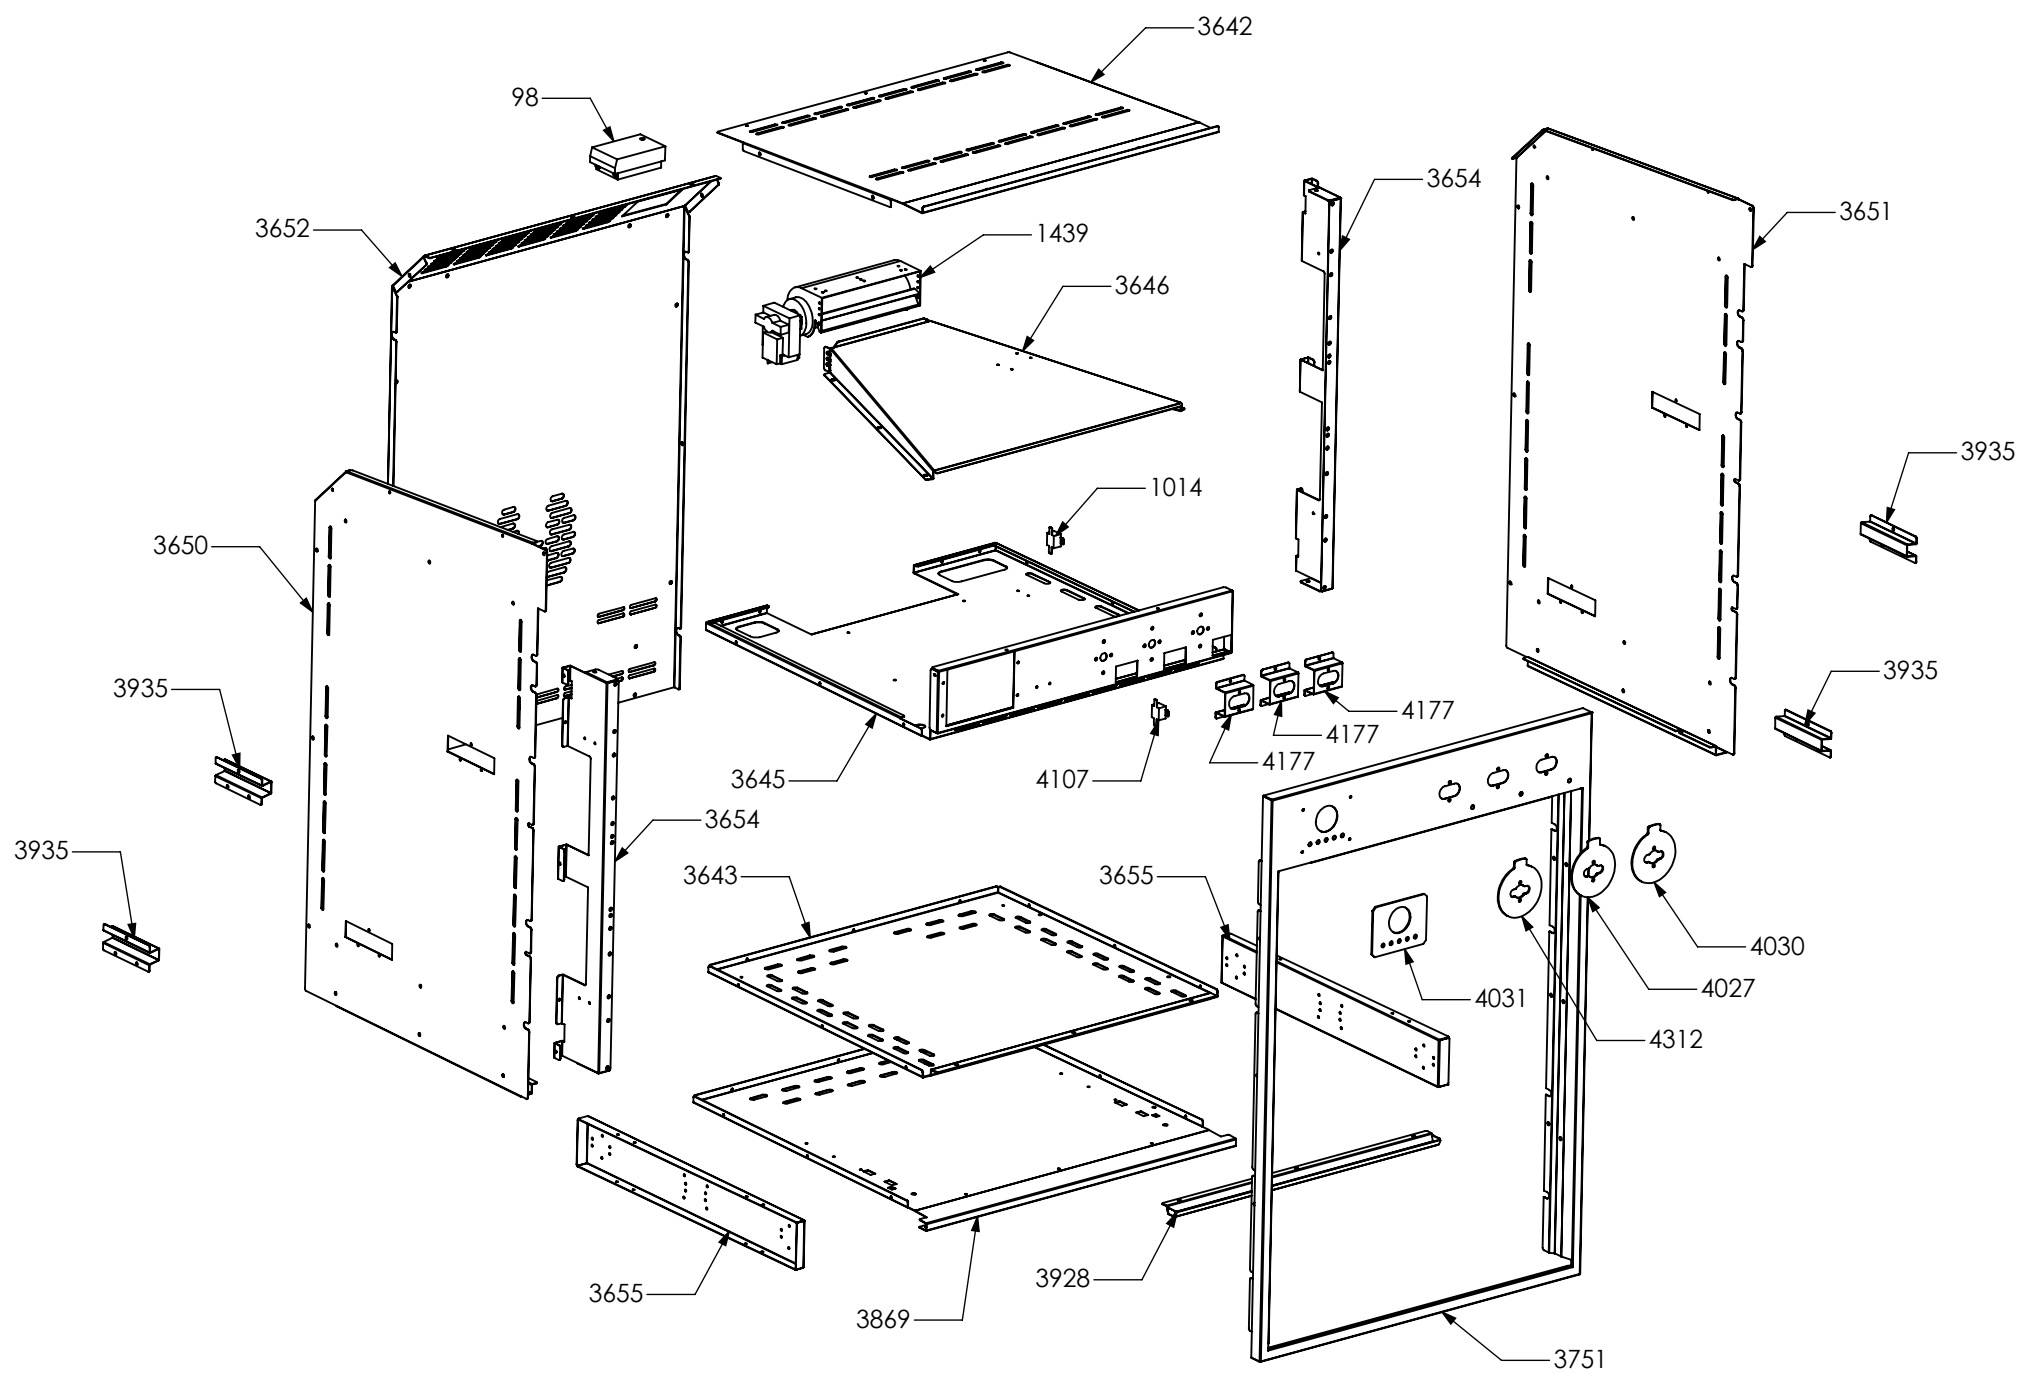

Nuovi componenti Serie Q | New components Q Series

N° Object	Code	Description	Qty
98	481913	Terminal board for oven 32 PA 233	1
1014	ZS2026	Thermostat TY60 N.O. fixing B	1
1439	ZS2663	Tangential oven fan L=180 Plaset (AU)	1
3642	ZS5706	Upper guard for oven AGF 060	1
3643	ZS5707	Lower guard for oven AGF 060	1
3645	ZS5709	Muffle fan guard oven AGF 060 DC Ascot / Genesi	1
3646	ZS5710	Air conveyor for oven 060/060 DC	1
3650	ZS5714	Left guard for oven 060 DC	1
3651	ZS5715	Right guard for oven 060 DC	1
3652	ZS5716	Rear guard for oven AGF 060 DC	1
3654	ZS5718	Rear support for muffle left/right side oven	2
3655	ZS5719	Reinforcement for lower guard oven 60	2
3751	ZS6011	Control panel Ascot double oven 60 S.STEEL	1
3869	ZS6062	Lower guard for oven AGF 060 DC	1
3928	ZS6282	Bracket condensate collection 60 DC	1
3935	ZS6313	Lateral handle	4
4027	ZS6323	Bezel for oven temperature	1
4030	ZS6333	Bezel for function oven	1
4031	ZS6335	Programmer control panel AGF Ascot CHROME with serygr.	1
4107	ZS6596	Thermoswitch 16 Ampere	2
4177	ZS6694	Commutator support 1 control	3
4312	ZS6322	Bezel for function oven	1

N° Object	Code	Description	Qty
3026	GR5116	Assembly glued oven door 60 P/100 triple oven Ascot	1
2939	GR4315	Assembly door grilling oven 60 right bar profile 07	1
2940	GR4316	Assembly door grilling oven 60 left bar profile 07	1
1223	ZS2310	Inner glass oven door 60 P	1
1258	ZS2392	In-between glass oven door 60 P 04	1
1278	ZS2415	Door hinge for grilling oven 60	2
1280	ZS2419	Spring for door glass assembling 04	4
1968	ZS3586	Handle for oven door 60 Ascot 70/100 chromed	1
2943	ZS4746	Right support for inner glass	1
2944	ZS4747	Left support for inner glass	1
3052	ZS5116	Glued external grilling oven door 60/100 triple oven	1