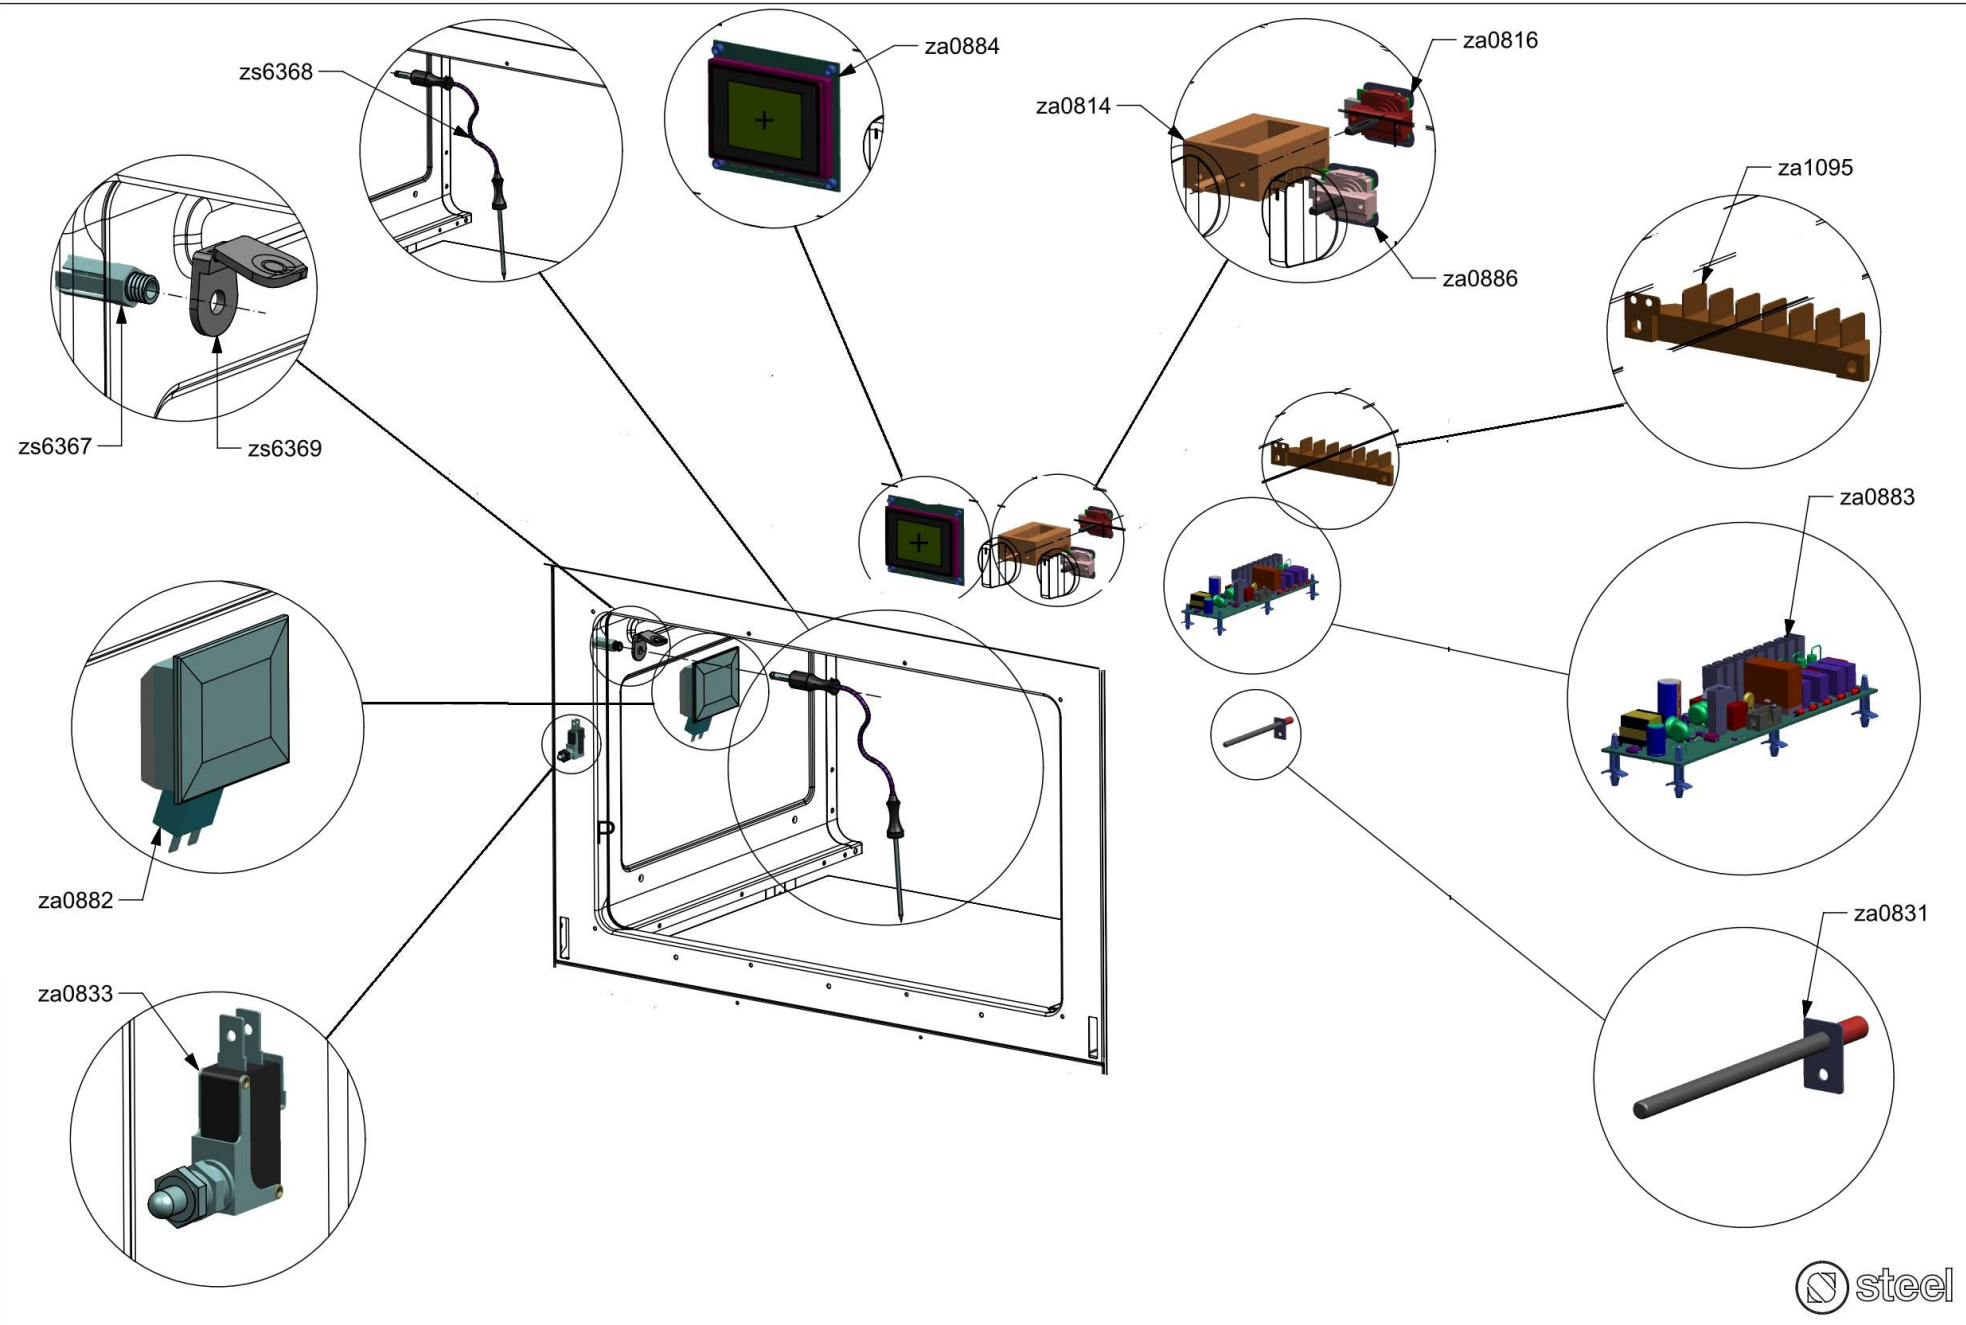

Nuovi componenti Serie Q | New components Q Series

N° Object	Code	Description	Qty
98	481913	Terminal board for oven 32 PA 233	1
1014	ZS2026	Thermostat TY60 N.O. fixing B	1
1439	ZS2663	Tangential oven fan L=180 Plaset (AU)	1
3642	ZS5706	Upper guard for oven AGF 060	1
3643	ZS5707	Lower guard for oven AGF 060	1
3645	ZS5709	Muffle fan guard oven AGF 060 DC Ascot / Genesi	1
3646	ZS5710	Air conveyor for oven 060/060 DC	1
3650	ZS5714	Left guard for oven 060 DC	1
3651	ZS5715	Right guard for oven 060 DC	1
3652	ZS5716	Rear guard for oven AGF 060 DC	1
3654	ZS5718	Rear support for muffle left/right side oven	2
3655	ZS5719	Reinforcement for lower guard oven 60	2
3751	ZS6011	Control panel Ascot double oven 60 S.STEEL	1
3869	ZS6062	Lower guard for oven AGF 060 DC	1
3928	ZS6282	Bracket condensate collection 60 DC	1
3935	ZS6313	Lateral handle	4
4027	ZS6323	Bezel for oven temperature	1
4030	ZS6333	Bezel for function oven	1
4031	ZS6335	Programmer control panel AGF Ascot CHROME with serygr.	1
4107	ZS6596	Thermoswitch 16 Ampere	2
4177	ZS6694	Commutator support 1 control	3
4312	ZS6322	Bezel for function oven	1

N° Object	Code	Description	Qty
94	481814	Commutator multif. for 90 built-in oven(no pizza)	1
455	ZS1075	Thermostat for built-in oven	2
538	ZS1204	Led transparent	3
539	ZS1205	Fluorescent green warning light	1
823	ZS1755	Fluorescent orange warning light	2
2067	ZS3785	Knob for timer black	5
3217	ZS4568	Commutator oven functions 30 EGO	1
3330	ZS5412	Knob Ascot chromed	3
3867	ZS6012	Electrical display support	1
3922	ZS6184	Timer (white led) LCD-ELA 1000	1
4137	ZS6655	Commutator steam oven functions	1