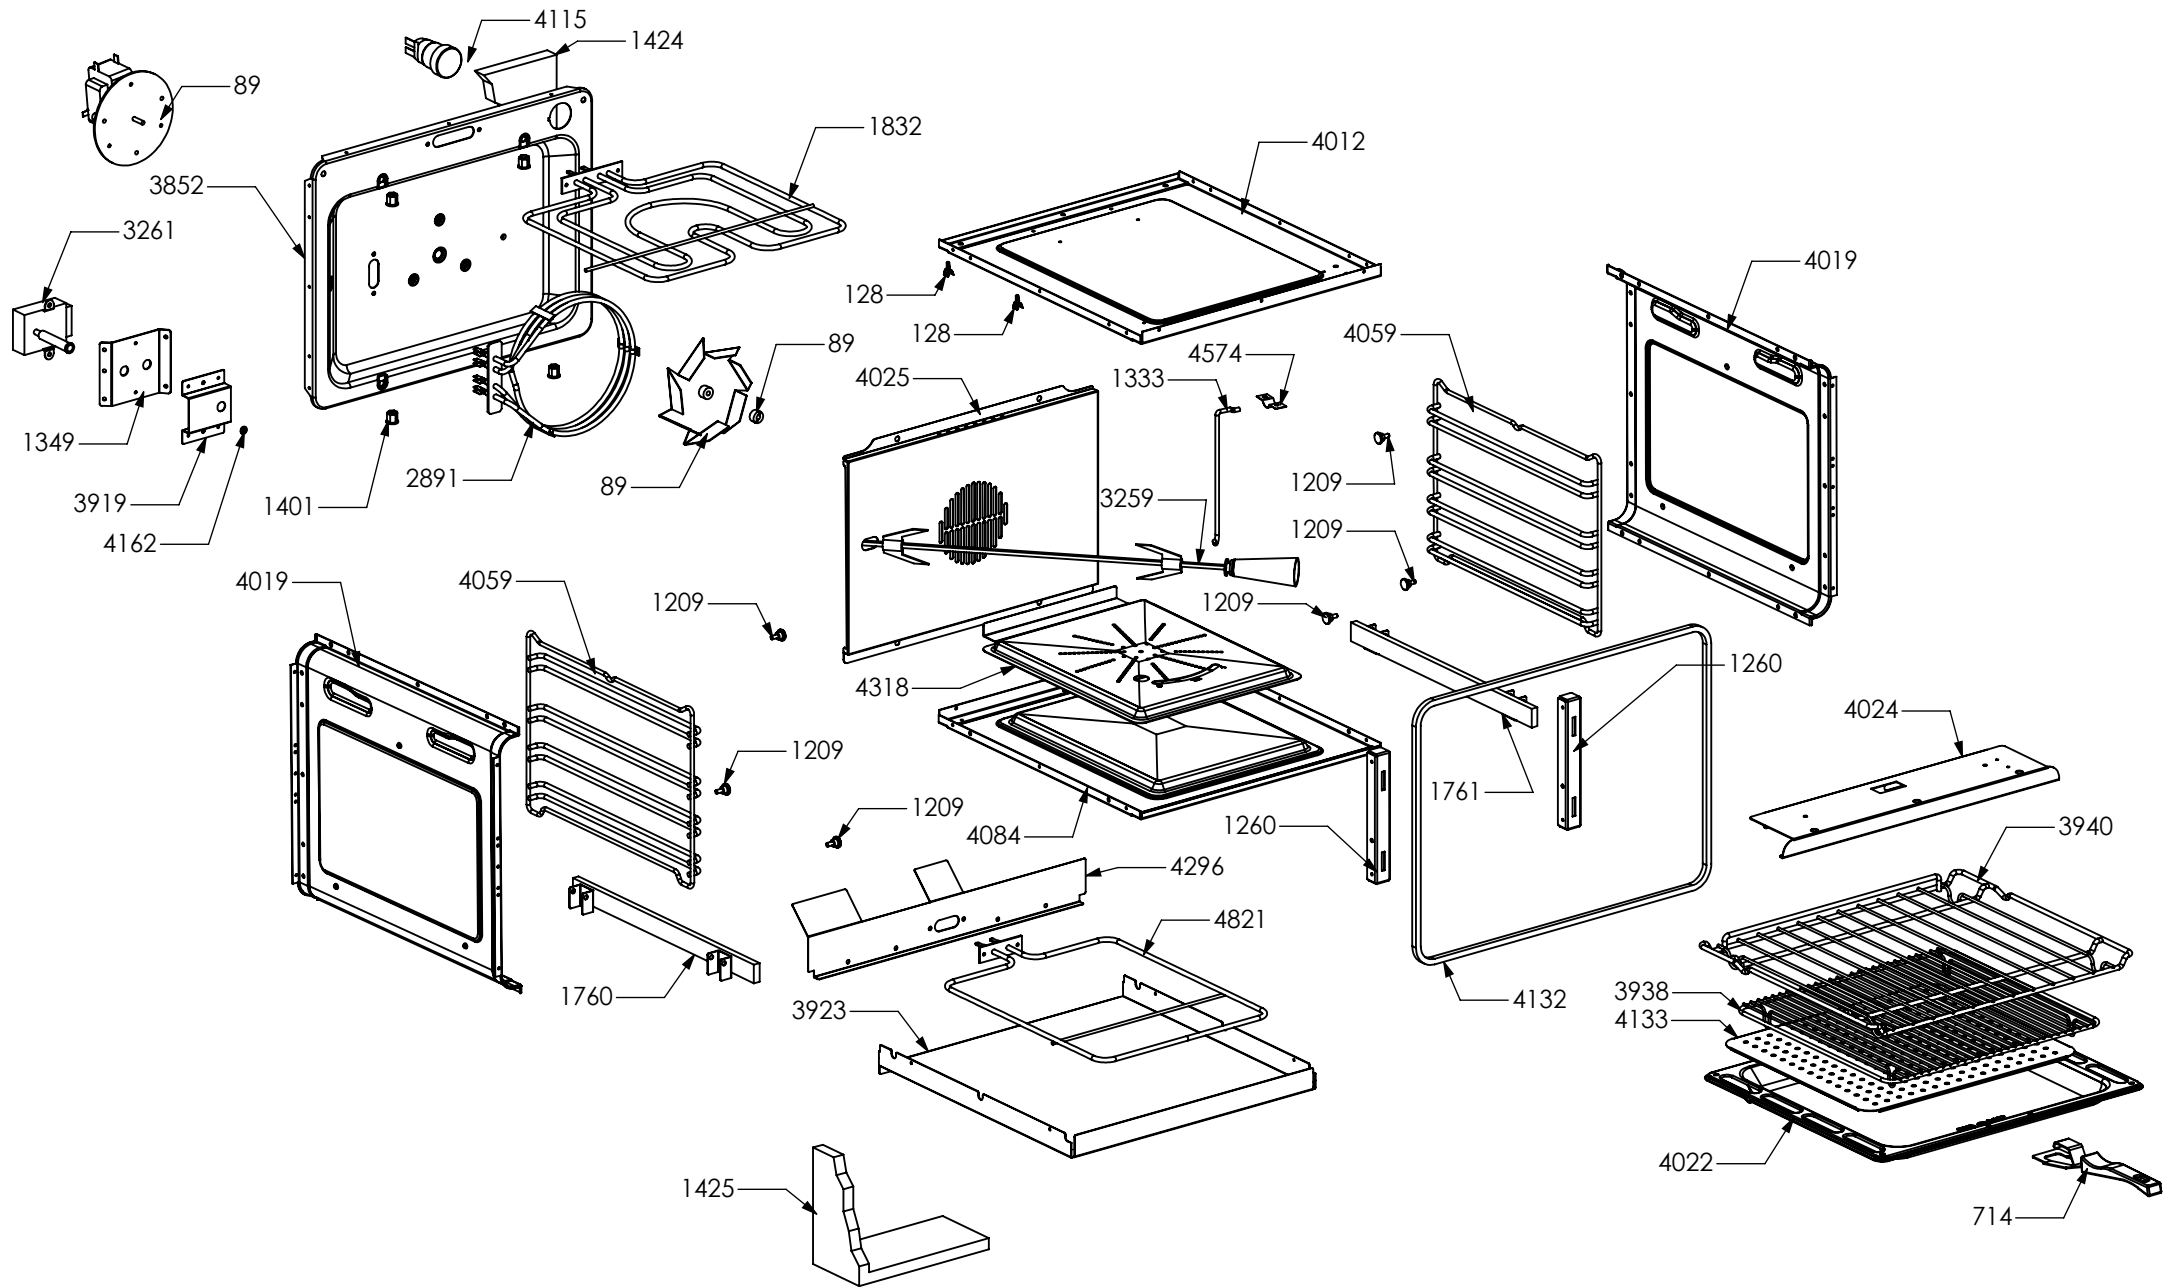

2942

2943

2944

N° Object	Code	Description	Qty
3025	GR5115	Assembly glued oven door 60 G/100 triple oven Ascot	1
2941	GR4317	Assembly door 60 right bar profile 07	1
2942	GR4318	Assembly door 60 left bar profile 07	1
1222	ZS2309	Inner glass oven door 60 G	1
1257	ZS2391	In-between glass oven door 60 G 04	1
1339	ZS2416	Door hinge for multifunction oven 60	2
1280	ZS2419	Spring for door glass assembling 04	6
1968	ZS3586	Handle for oven door 60 Ascot 70/100 chromed	1
2943	ZS4746	Right support for inner glass	1
2944	ZS4747	Left support for inner glass	1
3051	ZS5115	Glued external oven door 60 G/100 triple oven	1