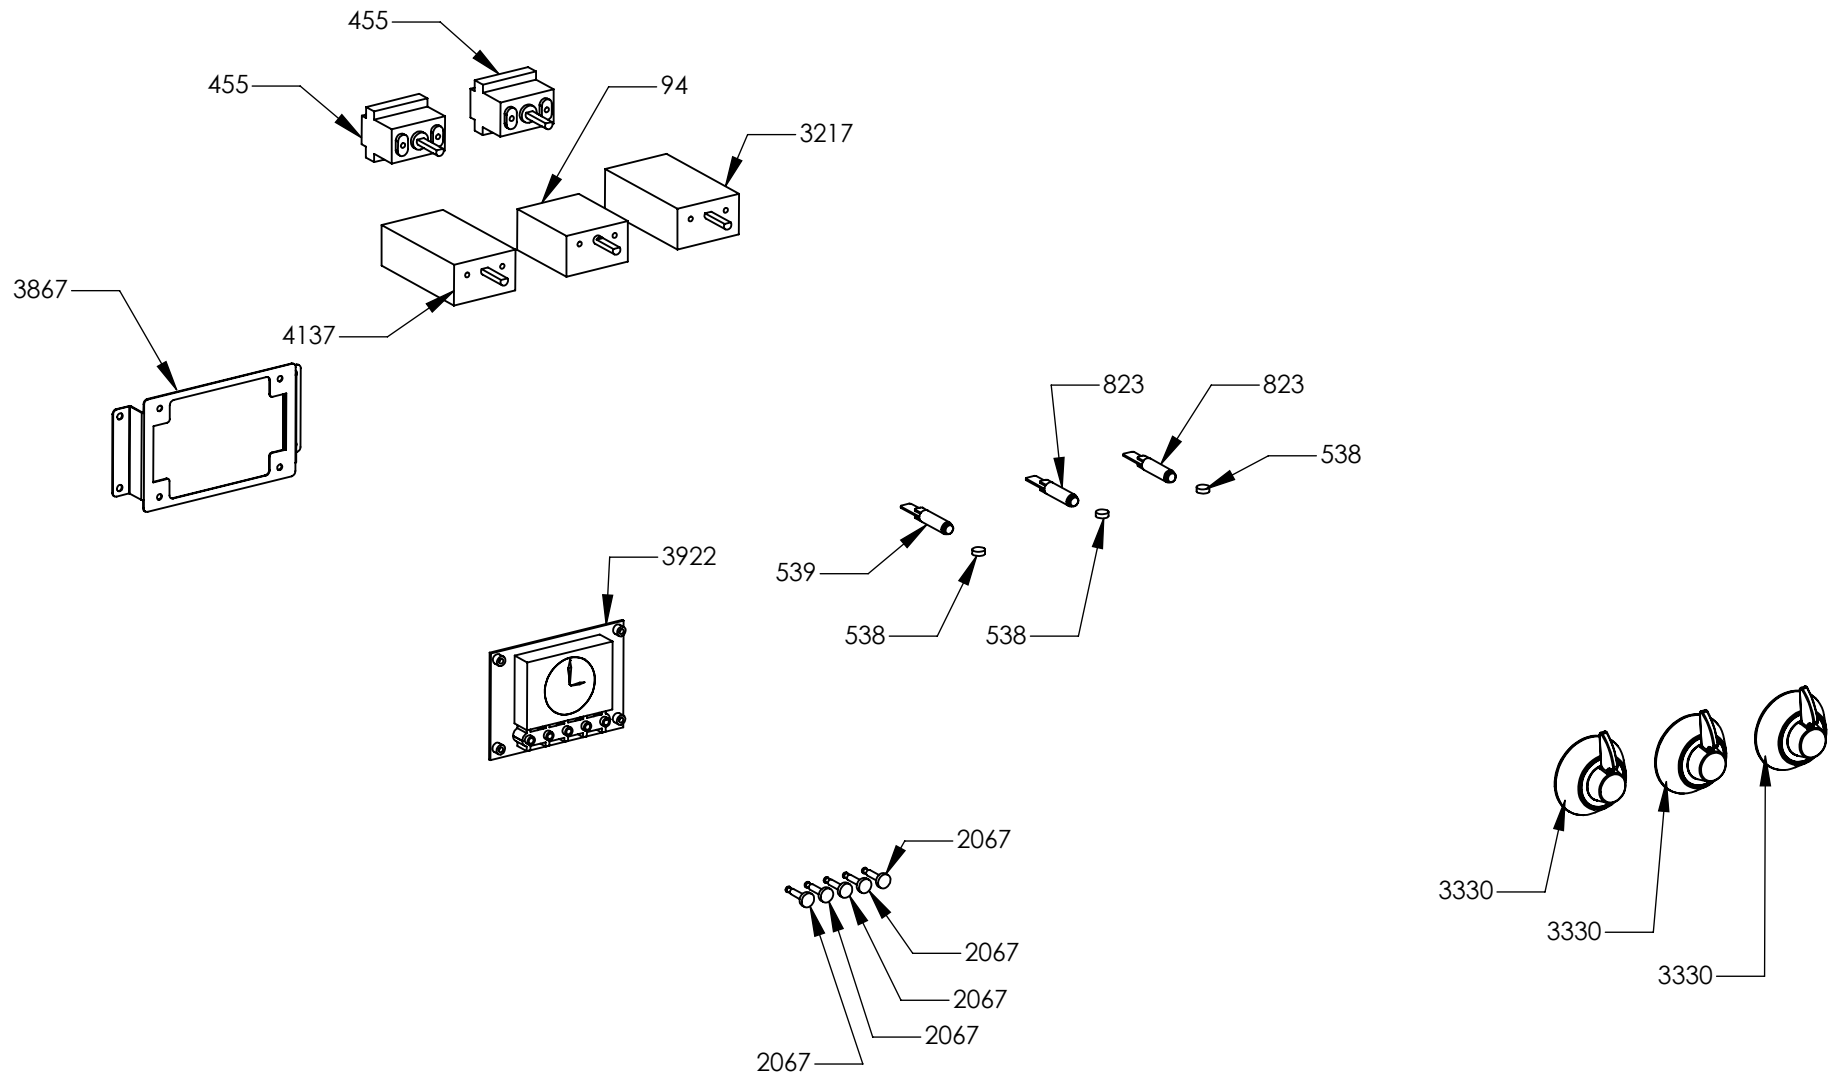

Nuovi componenti Serie Q | New components Q Series

N° Object	Code	Description	Qty
98	481913	Terminal board for oven 32 PA 233	1
1014	ZS2026	Thermostat TY60 N.O. fixing B	1
1439	ZS2663	Tangential oven fan L=180 Plaset (AU)	1
3642	ZS5706	Upper guard for oven AGF 060	1
3643	ZS5707	Lower guard for oven AGF 060	1
3645	ZS5709	Muffle fan guard oven AGF 060 DC Ascot / Genesi	1
3646	ZS5710	Air conveyor for oven 060/060 DC	1
3650	ZS5714	Left guard for oven 060 DC	1
3651	ZS5715	Right guard for oven 060 DC	1
3652	ZS5716	Rear guard for oven AGF 060 DC	1
3654	ZS5718	Rear support for muffle left/right side oven	2
3655	ZS5719	Reinforcement for lower guard oven 60	2
3751	ZS6011	Control panel Ascot double oven 60 S.STEEL	1
3869	ZS6062	Lower guard for oven AGF 060 DC	1
3928	ZS6282	Bracket condensate collection 60 DC	1
3935	ZS6313	Lateral handle	4
4027	ZS6323	Bezel for oven temperature	1
4030	ZS6333	Bezel for function oven	1
4031	ZS6335	Programmer control panel AGF Ascot CHROME with serygr.	1
4107	ZS6596	Thermoswitch 16 Ampere	2
4177	ZS6694	Commutator support 1 control	3
4312	ZS6322	Bezel for function oven	1