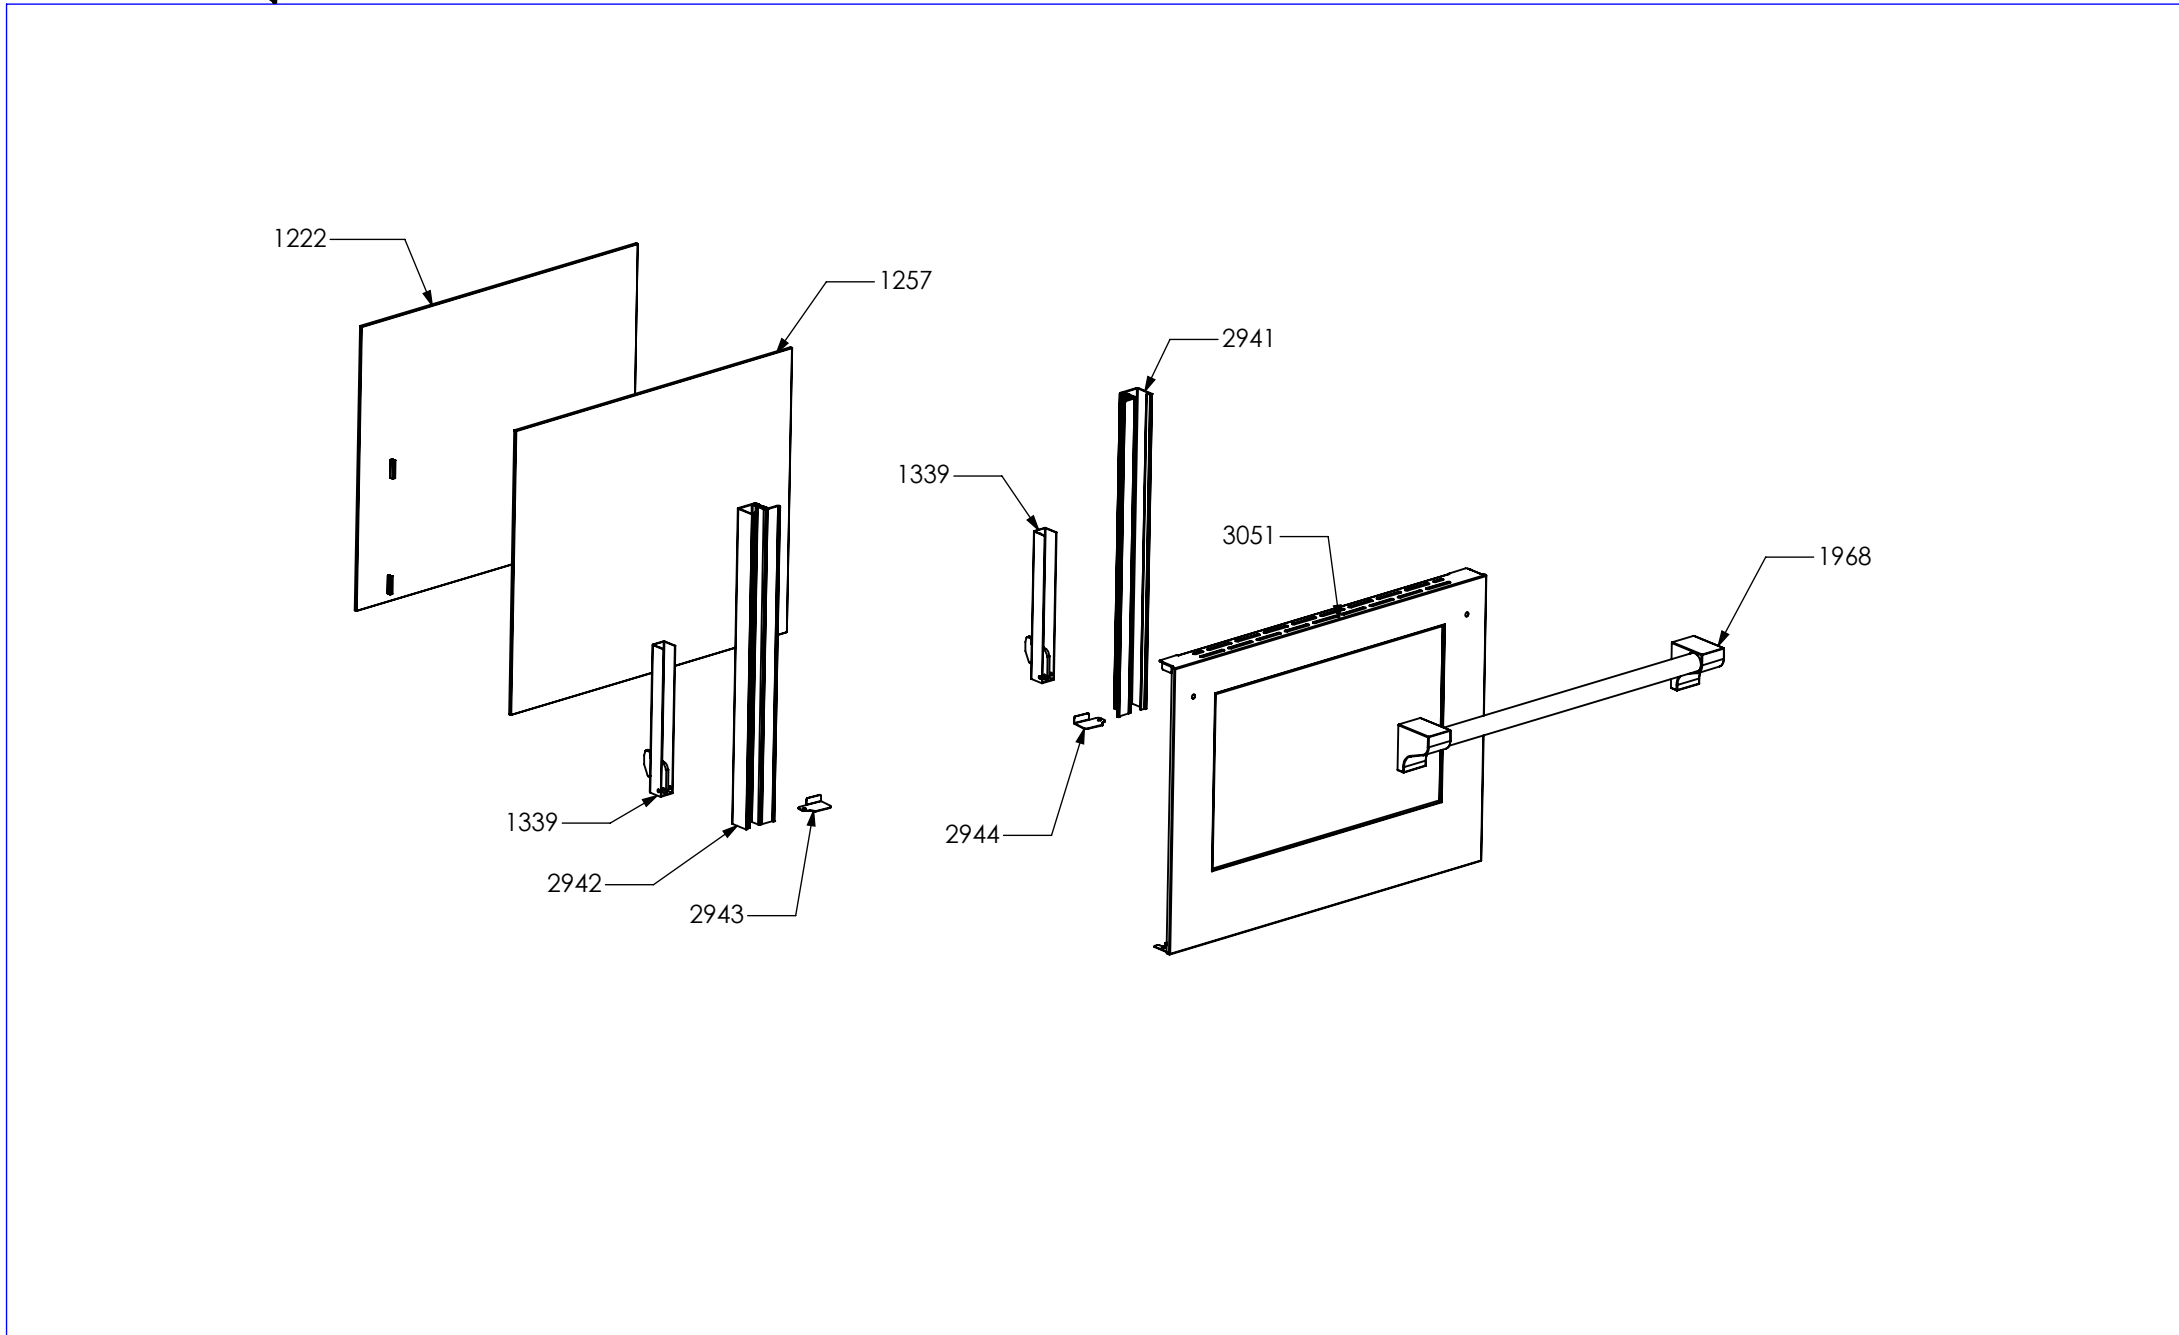

2942

2943

2944

N° Object	Code	Description	Qty
3025	GR5115	Assembly glued oven door 60 G/100 triple oven Ascot	1
2941	GR4317	Assembly door 60 right bar profile 07	1
2942	GR4318	Assembly door 60 left bar profile 07	1
1222	ZS2309	Inner glass oven door 60 G	1
1257	ZS2391	In-between glass oven door 60 G 04	1
1339	ZS2416	Door hinge for multifunction oven 60	2
1280	ZS2419	Spring for door glass assembling 04	6
1968	ZS3586	Handle for oven door 60 Ascot 70/100 chromed	1
2943	ZS4746	Right support for inner glass	1
2944	ZS4747	Left support for inner glass	1
3051	ZS5115	Glued external oven door 60 G/100 triple oven	1