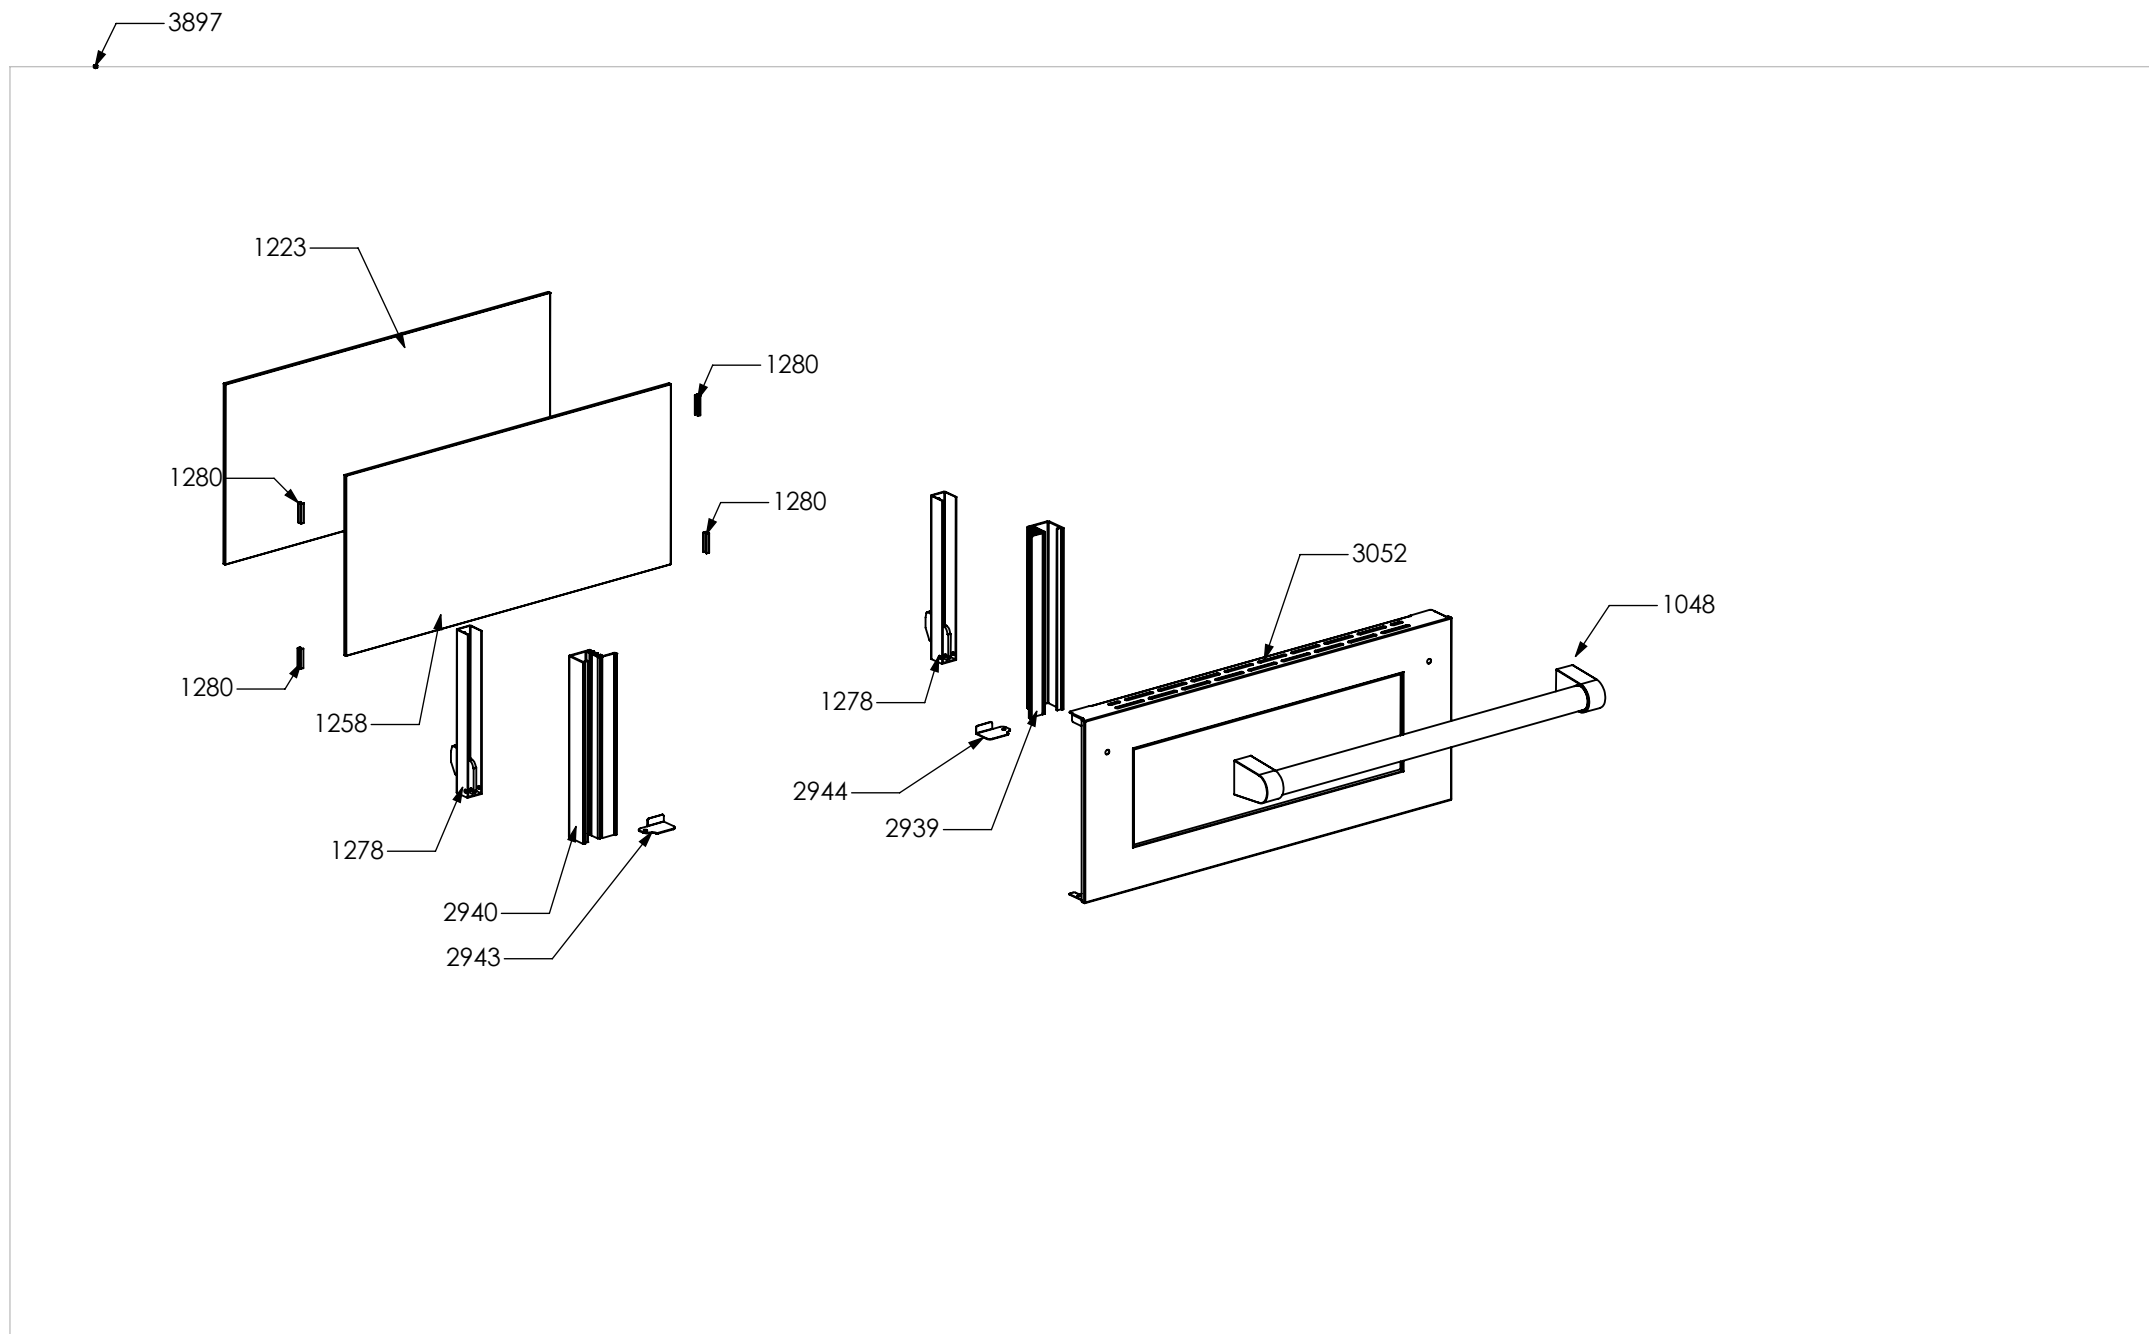

N° Object	Code	Description	Qty
98	481913	Terminal board for oven 32 PA 233	1
1014	ZS2026	Thermostat TY60 N.O. fixing B	1
1439	ZS2663	Cooling fan L=180 Plaset (AU)	1
3642	ZS5706	Upper guard for oven AGF 060	1
3643	ZS5707	Lower guard for oven AGF 060	1
3646	ZS5710	Air conveyor for oven 060/060 DC	1
3655	ZS5719	Reinforcement for lower guard oven 60	2
3869	ZS6062	Lower guard for oven AGF 060 DC	1
3928	ZS6282	Bracket condensate collection 60 DC	1
4177	ZS6694	Commutator support 1 control	3
4786	ZS7505	Left guard for oven 060/090	1
4787	ZS7506	Right guard for oven 060/090	1
4788	ZS7507	Rear guard for oven AGF 060	1
4866	ZS7610	Rear support for muffle left/right side oven	2
5073	ZS7891	thermostat cooker 192	1
5110	ZS8024	Muffle fan guard oven AGF 060 R	1
5213	ZS8223	Control panel Genesi oven 60 S.STEEL	1

N° Object	Code	Description	Qty
455	ZS1075	Thermostat for built-in oven	1
538	ZS1204	Led transparent	2
735	ZS1076	Energy regulator 230 V EGO EU	1
823	ZS1755	Fluorescent orange warning light	2
2133	ZS3047	Knob for cooker Sintesi SLT	2
3649	ZS5713	Electrical display support	1
3921	ZS6051	Glass lcd 3 holes	1
3936	ZS6334	Timer (blue led) 3 TT SIEBE Touch meat probe	1
5074	ZS7893	Commutator oven functions 060 R	1