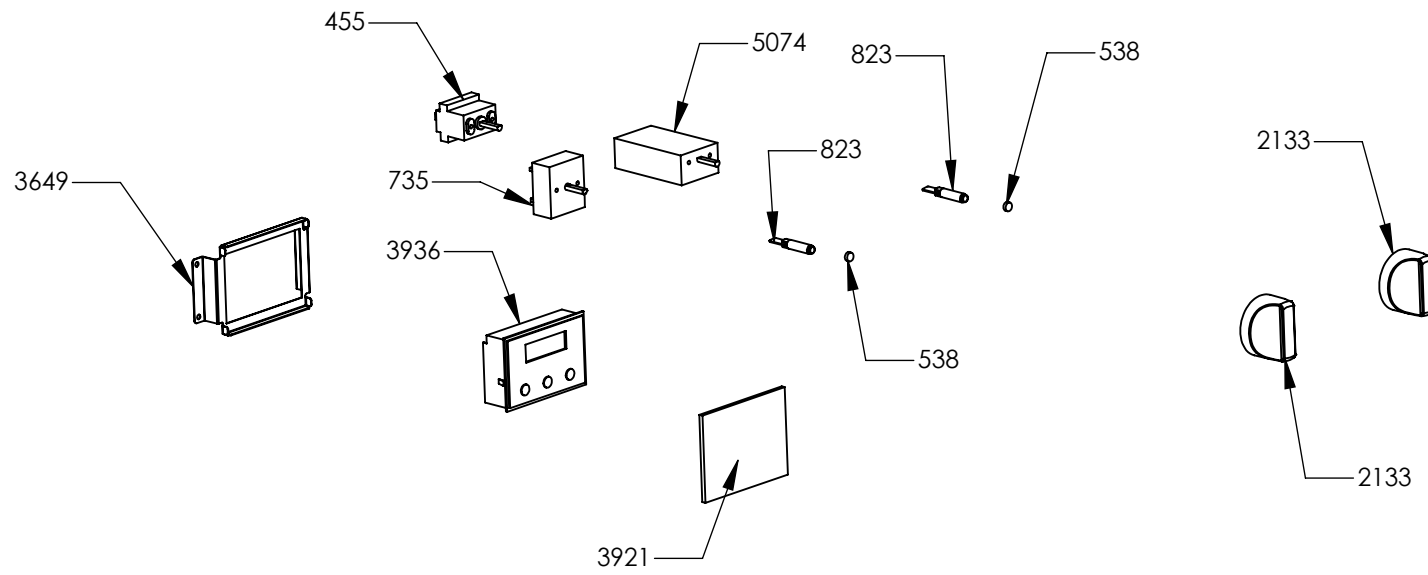

N° Object	Code	Description	Qty
98	481913	Terminal board for oven 32 PA 233	1
1014	ZS2026	Thermostat TY60 N.O. fixing B	1
1439	ZS2663	Cooling fan L=180 Plaset (AU)	1
3642	ZS5706	Upper guard for oven AGF 060	1
3643	ZS5707	Lower guard for oven AGF 060	1
3646	ZS5710	Air conveyor for oven 060/060 DC	1
3655	ZS5719	Reinforcement for lower guard oven 60	2
3869	ZS6062	Lower guard for oven AGF 060 DC	1
3928	ZS6282	Bracket condensate collection 60 DC	1
4177	ZS6694	Commutator support 1 control	3
4786	ZS7505	Left guard for oven 060/090	1
4787	ZS7506	Right guard for oven 060/090	1
4788	ZS7507	Rear guard for oven AGF 060	1
4866	ZS7610	Rear support for muffle left/right side oven	2
5073	ZS7891	thermostat cooker 192	1
5110	ZS8024	Muffle fan guard oven AGF 060 R	1
5213	ZS8223	Control panel Genesi oven 60 S.STEEL	1

N° Object	Code	Description	Qty
455	ZS1075	Thermostat for built-in oven	1
538	ZS1204	Led transparent	2
735	ZS1076	Energy regulator 230 V EGO EU	1
823	ZS1755	Fluorescent orange warning light	2
2133	ZS3047	Knob for cooker Sintesi SLT	2
3649	ZS5713	Electrical display support	1
3921	ZS6051	Glass lcd 3 holes	1
3936	ZS6334	Timer (blue led) 3 TT SIEBE Touch meat probe	1
5074	ZS7893	Commutator oven functions 060 R	1

N° Object	Code	Description	Qty
3257	ZS5157	Gasket aerostop	1
5080	ZS7938	Wiring diagram for oven 60 Genesis	1
5089	ZS7975	Instruction booklet BBQ Caddie Swing Green - Steel IT	1