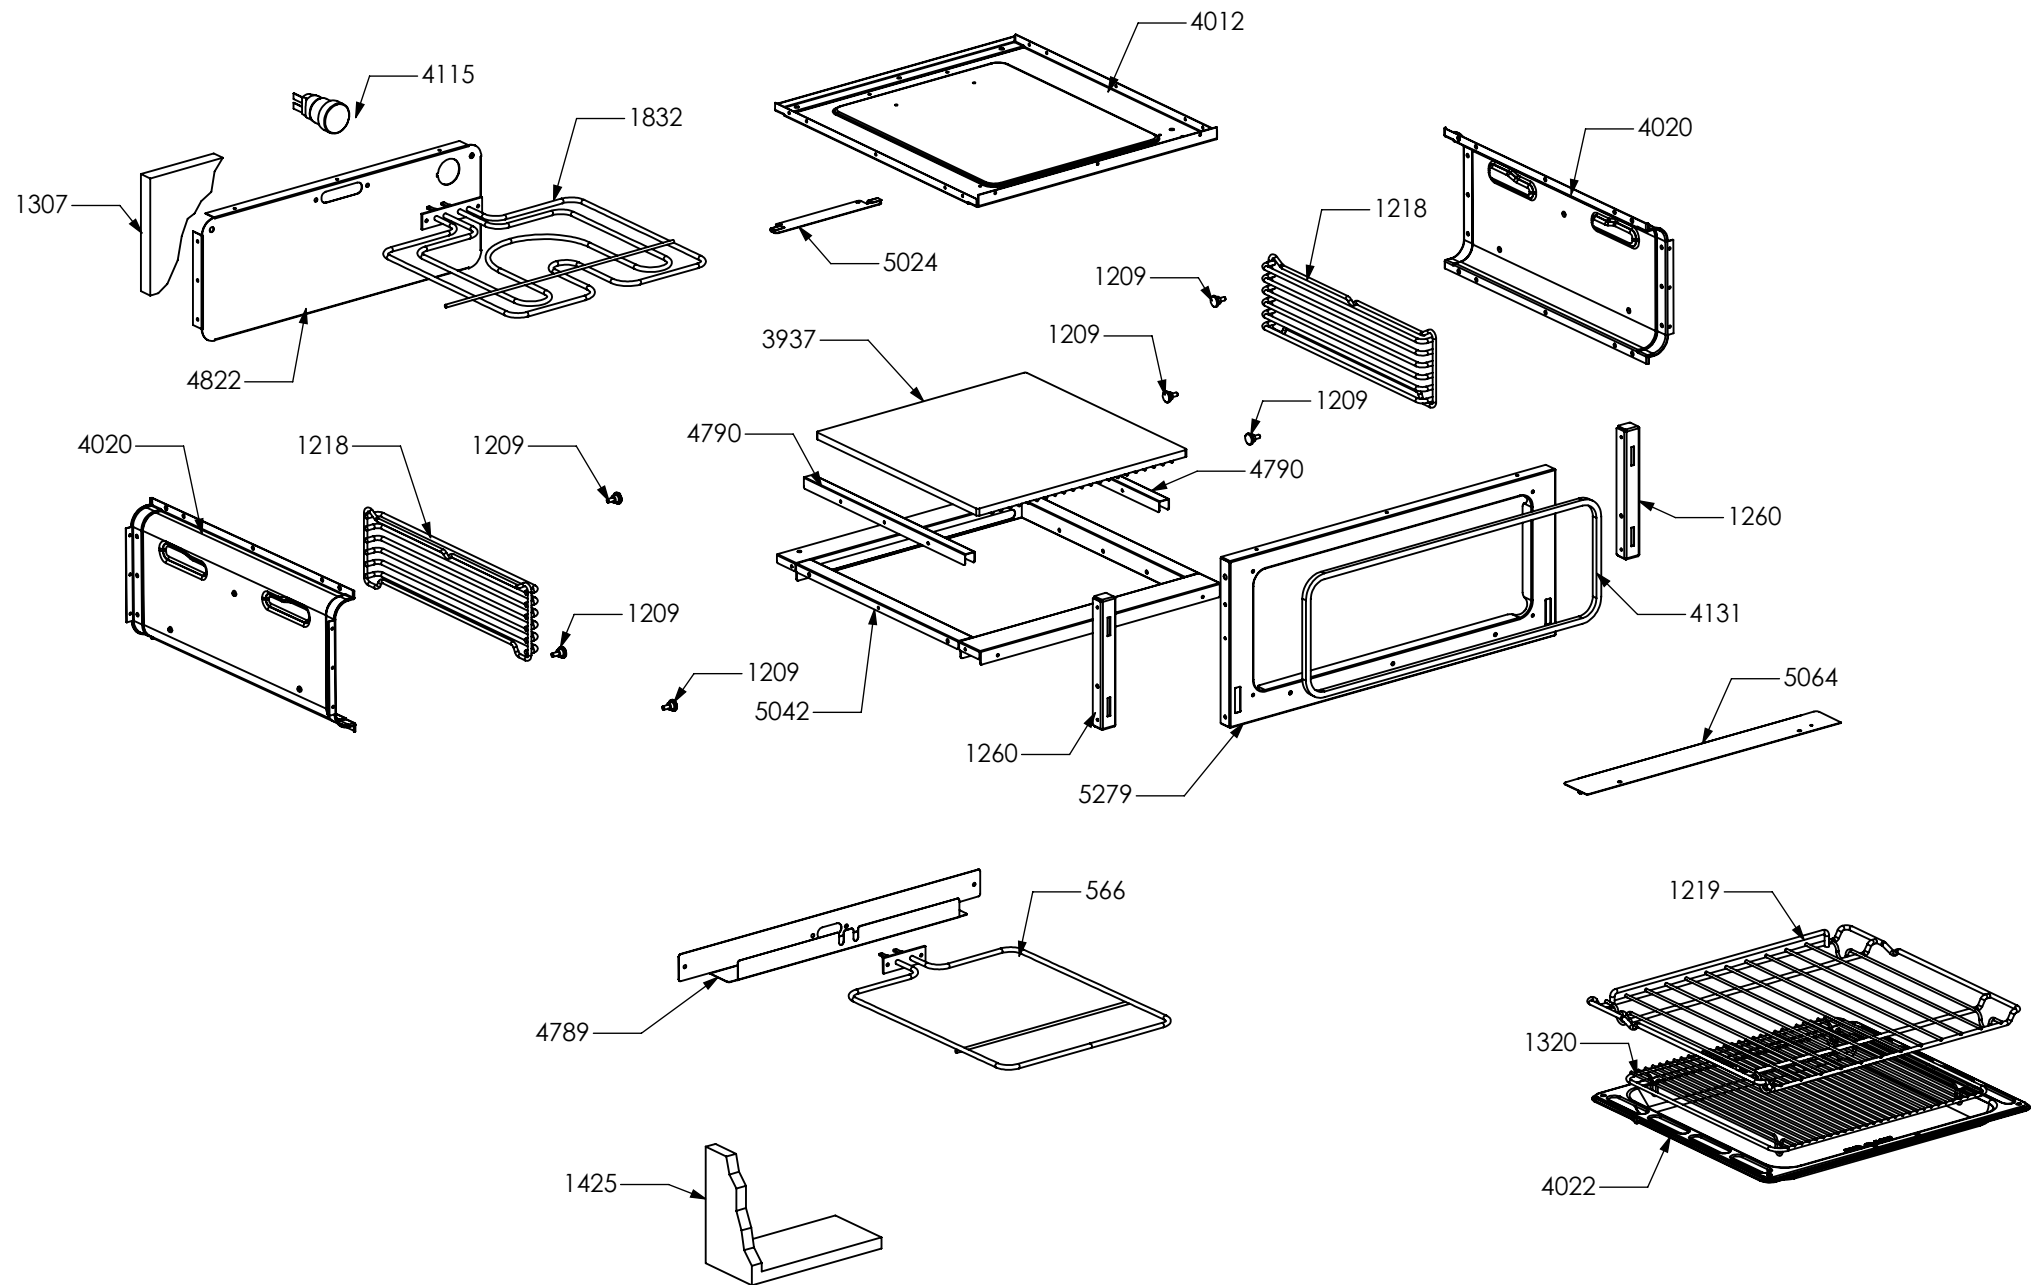

N° Object	Code	Description	Qty
98	481913	Terminal board for oven 32 PA 233	1
1014	ZS2026	Thermostat TY60 N.O. fixing B	1
1439	ZS2663	Cooling fan L=180 Plaset (AU)	1
3642	ZS5706	Upper guard for oven AGF 060	1
3643	ZS5707	Lower guard for oven AGF 060	1
3646	ZS5710	Air conveyor for oven 060/060 DC	1
3655	ZS5719	Reinforcement for lower guard oven 60	2
3869	ZS6062	Lower guard for oven AGF 060 DC	1
3928	ZS6282	Bracket condensate collection 60 DC	1
4177	ZS6694	Commutator support 1 control	3
4786	ZS7505	Left guard for oven 060/090	1
4787	ZS7506	Right guard for oven 060/090	1
4788	ZS7507	Rear guard for oven AGF 060	1
4866	ZS7610	Rear support for muffle left/right side oven	2
5073	ZS7891	thermostat cooker 192	1
5110	ZS8024	Muffle fan guard oven AGF 060 R	1
5213	ZS8223	Control panel Genesi oven 60 S.STEEL	1

N° Object	Code	Description	Qty
455	ZS1075	Thermostat for built-in oven	1
538	ZS1204	Led transparent	2
735	ZS1076	Energy regulator 230 V EGO EU	1
823	ZS1755	Fluorescent orange warning light	2
2133	ZS3047	Knob for cooker Sintesi SLT	2
3649	ZS5713	Electrical display support	1
3921	ZS6051	Glass lcd 3 holes	1
3936	ZS6334	Timer (blue led) 3 TT SIEBE Touch meat probe	1
5074	ZS7893	Commutator oven functions 060 R	1

N° Object	Code	Description	Qty
3897	GR6416	Assembly glued oven door 60 P/100 triple oven S.Steel Ascot	1
2939	GR4315	Assembly door grilling oven 60 right bar profile 07	1
2940	GR4316	Assembly door grilling oven 60 left bar profile 07	1
1048	ZS2130	Door oven handle for oven 60 chromed SLT cooker 100	1
1223	ZS2310	Inner glass oven door 60 P	1
1258	ZS2392	In-between glass oven door 60 P 04	1
1278	ZS2415	Door hinge for grilling oven 60	2
1280	ZS2419	Spring for door glass assembling 04	4
2943	ZS4746	Right support for inner glass	1
2944	ZS4747	Left support for inner glass	1
3052	ZS5116	Glued external grilling oven door 60/100 triple oven	1