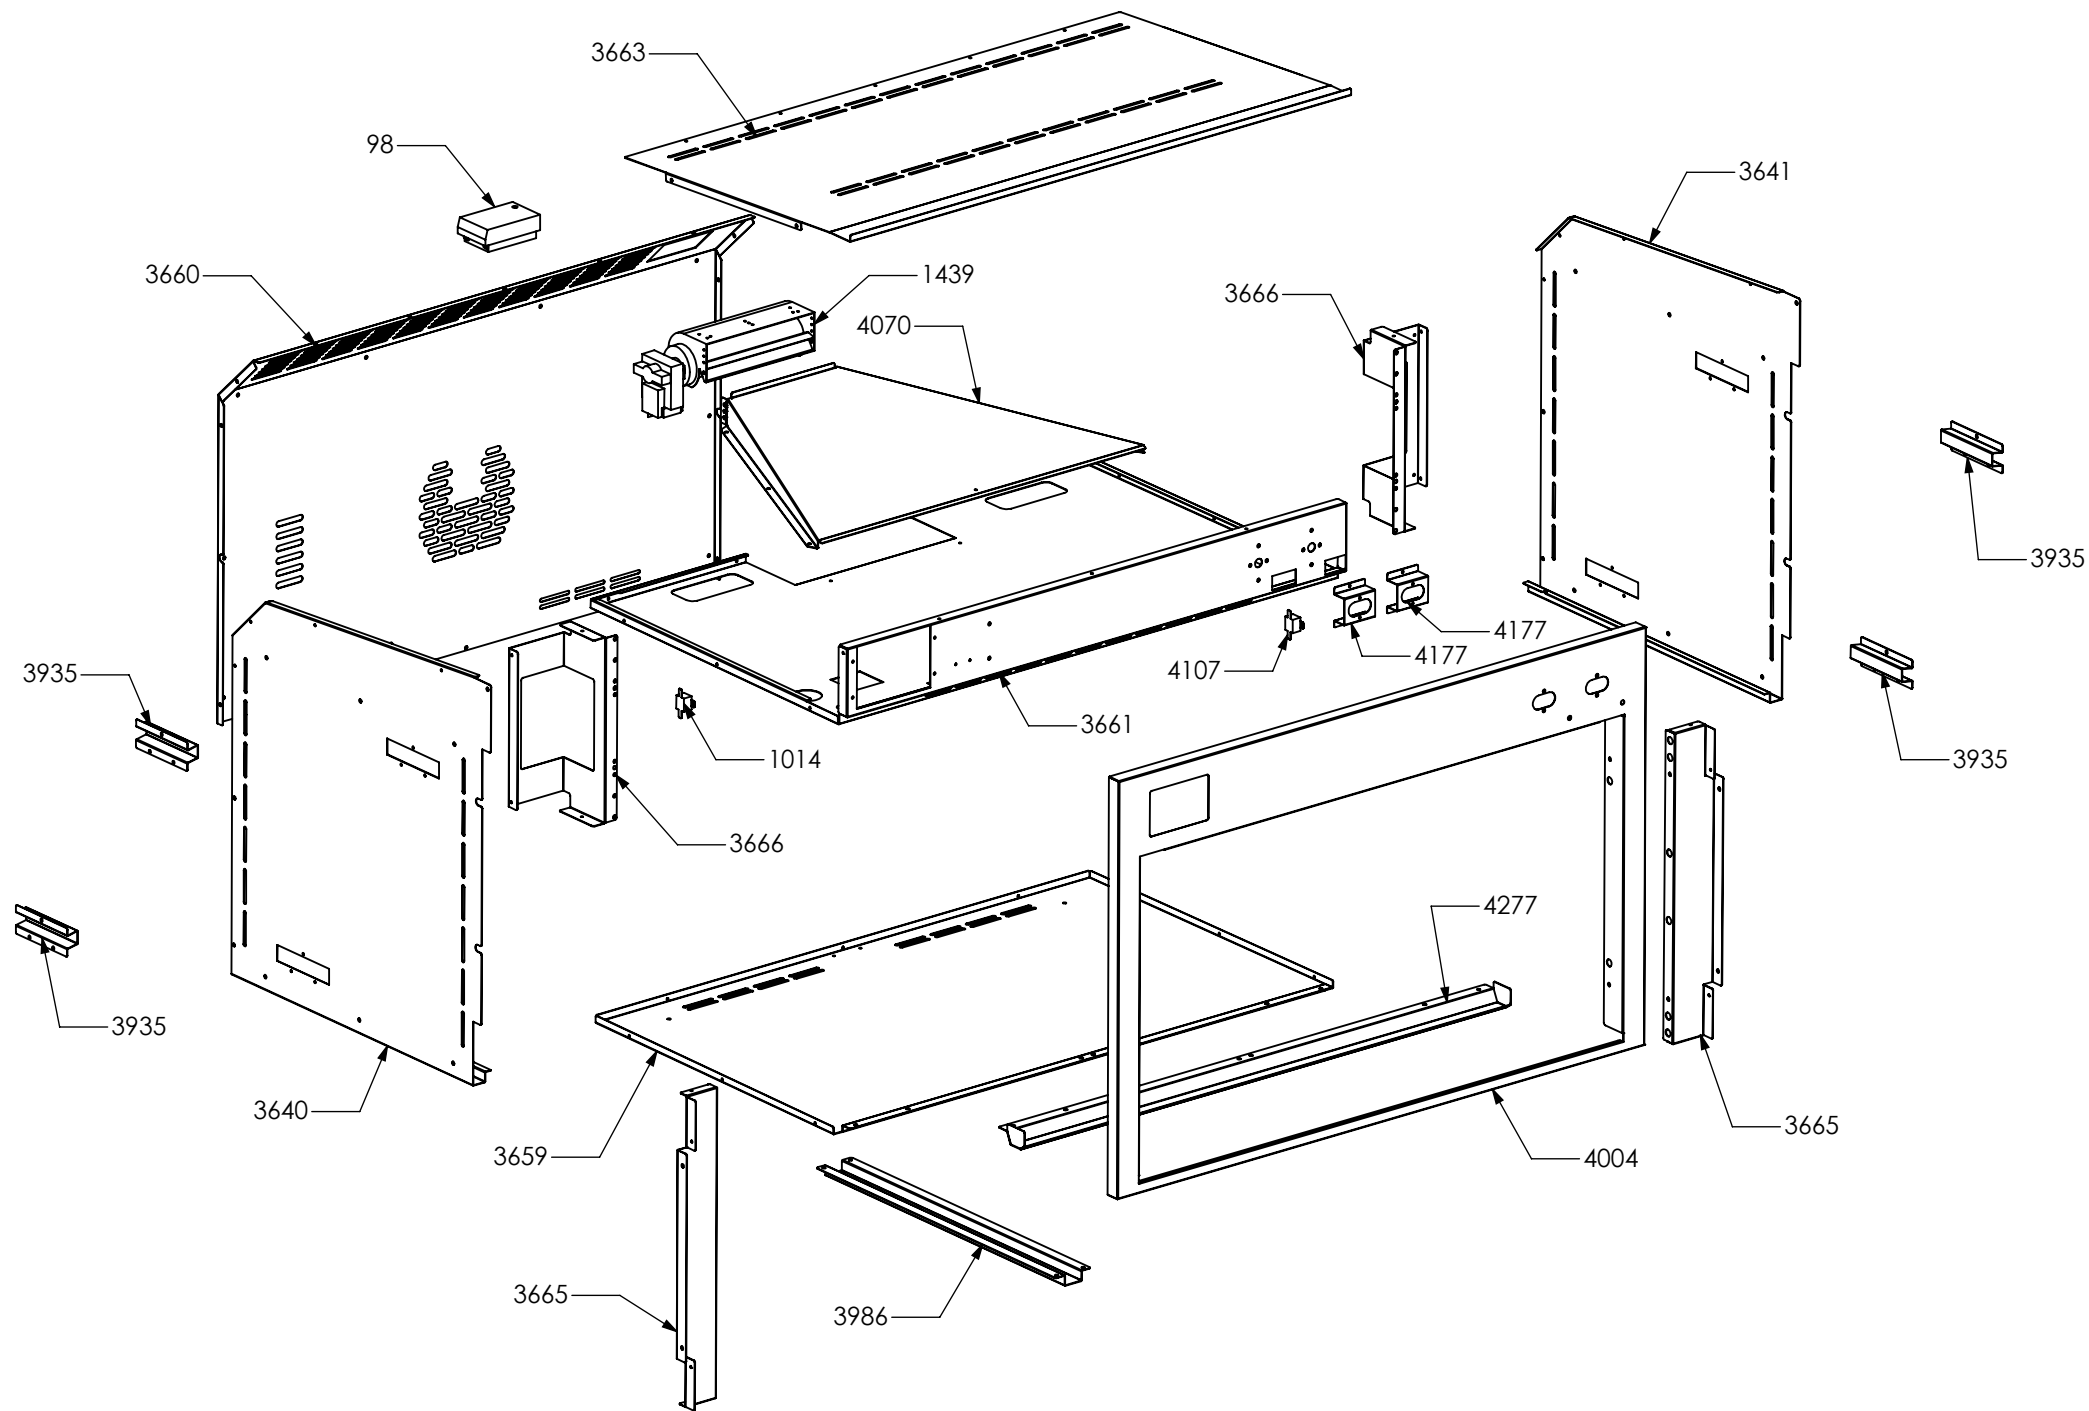

Nuovi componenti Serie Q | New components Q Series

Rif. Esploso	Codice	Descrizione	Q.ta
98	481913	Terminal board for oven 32 PA 233	1
1014	ZS2026	Thermostat TY60 N.O. fixing B	1
1439	ZS2663	Tangential oven fan L=180 Plaset (AU)	1
3640	ZS5704	Left guard for oven 060/090	1
3641	ZS5705	Right guard for oven 060/090	1
3659	ZS5723	Lower guard for oven AGF 090	1
3660	ZS5724	Rear guard for oven AGF 090	1
3661	ZS5725	Muffle fan guard oven AGF 090 Genesi	1
3663	ZS5770	Upper guard for oven AGF 090	1
3665	ZS5772	Front support for muffle left/right side oven 90	2
3666	ZS5773	Rear support for muffle left/right side oven 90	2
3935	ZS6313	Lateral handle	4
3986	ZS6485	Reinforcement for lower guard oven 90	1
4004	ZS6534	Control panel Genesi oven 90 S.STEEL	1
4070	ZS6481	Air conveyor for oven 090	1
4107	ZS6596	Thermoswitch 16 Ampere	1
4177	ZS6694	Commutator support 1 control	3
4277	ZS6810	Bracket condensate collection 90 complete	1

Rif. Esploso	Codice	Descrizione	Q.ta
94	481814	Commutator multif. for 90 built-in oven(no pizza)	1
455	ZS1075	Thermostat for built-in oven	1
538	ZS1204	Led transparent	2
539	ZS1205	Fluorescent green warning light	1
823	ZS1755	Fluorescent orange warning light	1
2133	ZS3047	Knob for cooker Sintesi SLT	2
3649	ZS5713	Electrical display support	1
3921	ZS6051	Glass lcd 3 holes	1
3936	ZS6334	Timer (blue led) 3 TT SIEBE Touch meat probe	1
4137	ZS6655	Commutator steam oven functions	1