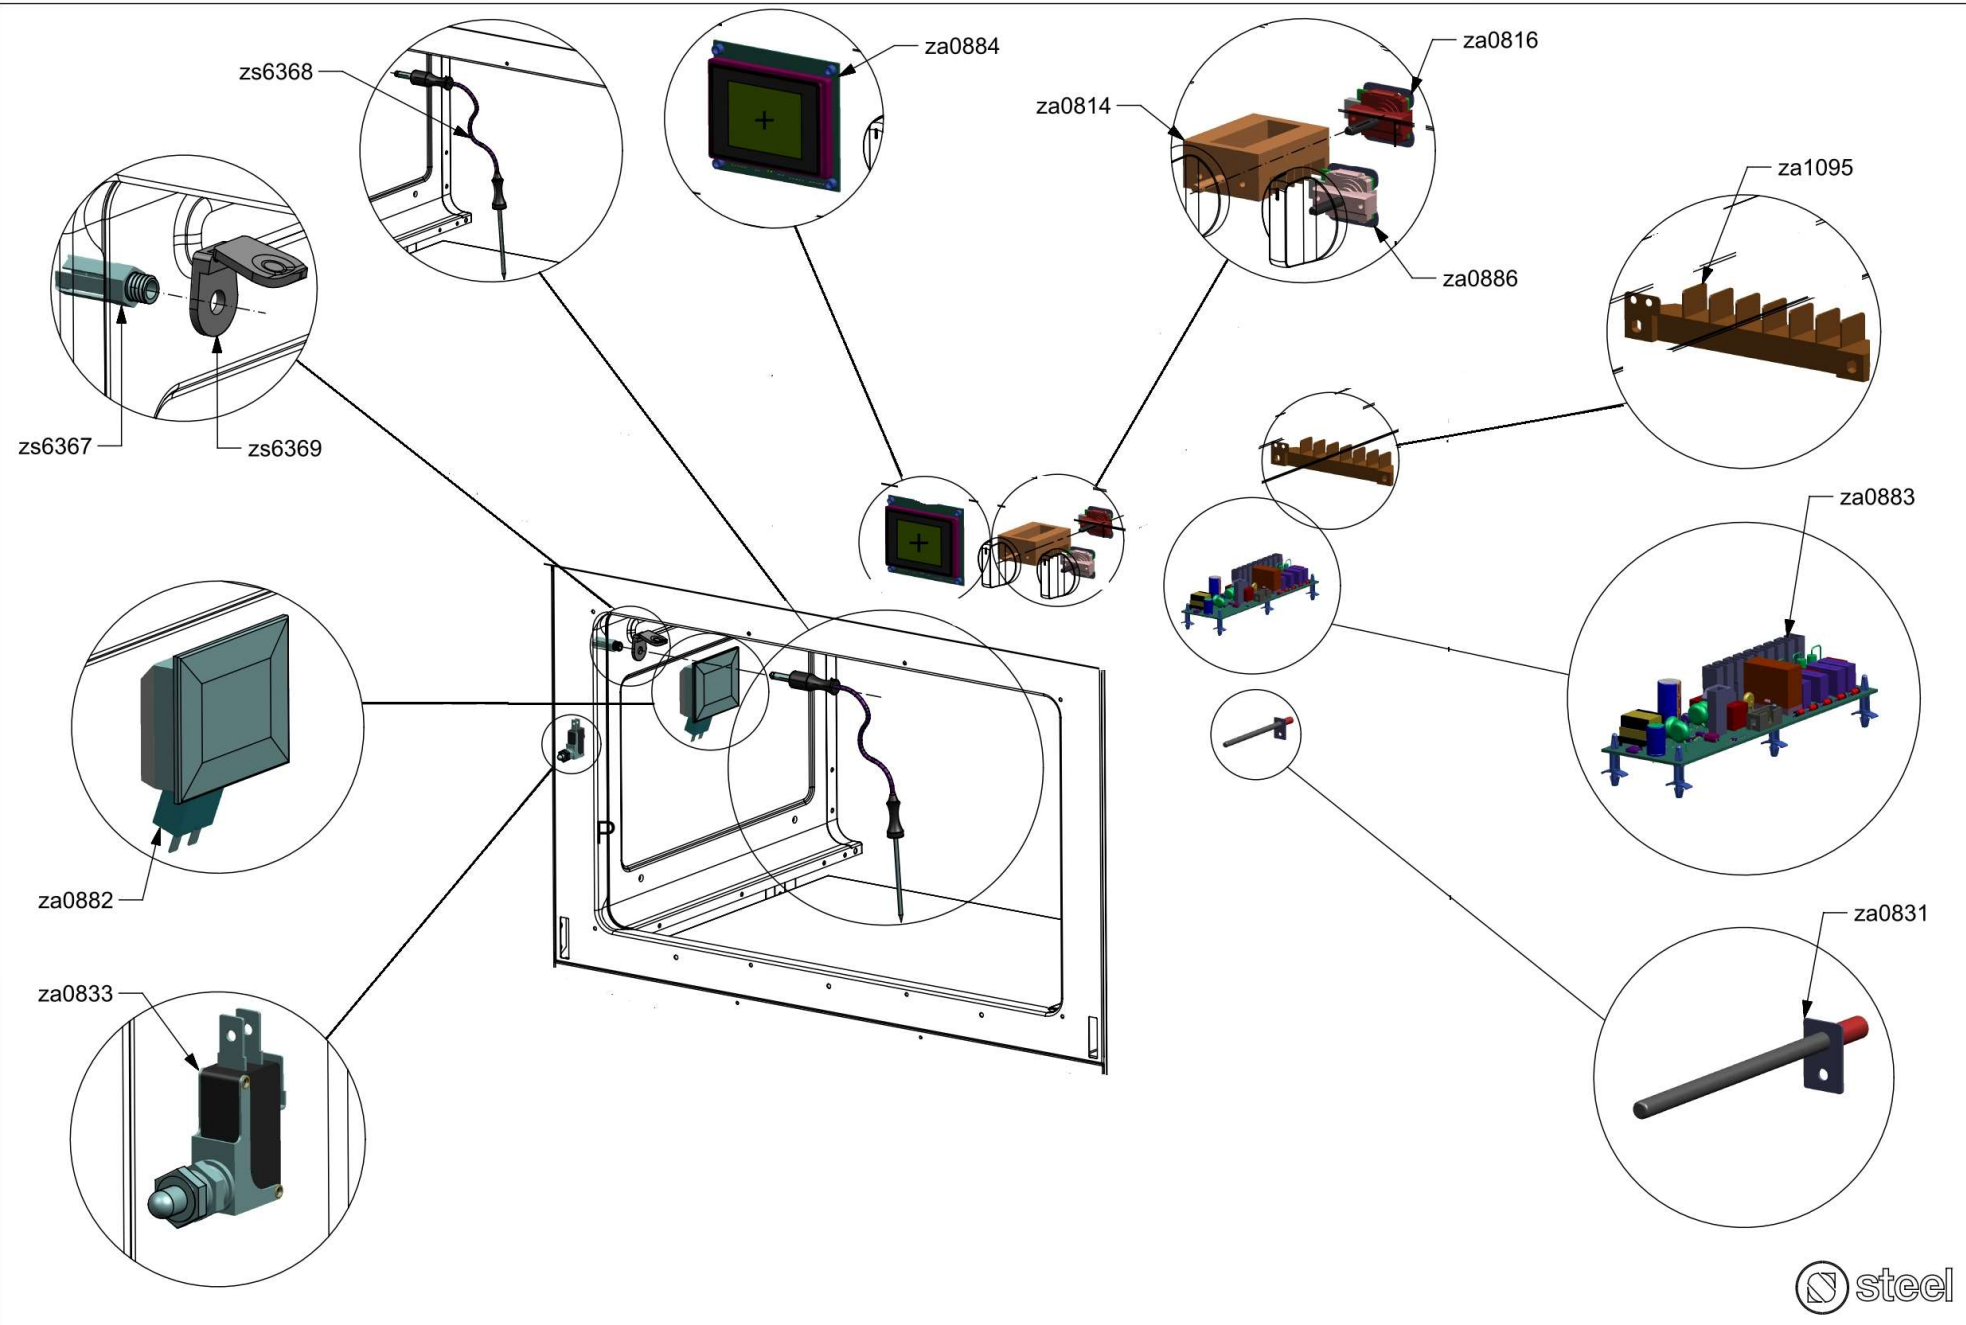

Nuovi componenti Serie Q | New components Q Series

Rif. Esploso	Codice	Descrizione	Q.ta
98	481913	Terminal board for oven 32 PA 233	1
1014	ZS2026	Thermostat TY60 N.O. fixing B	1
1439	ZS2663	Tangential oven fan L=180 Plaset (AU)	1
3640	ZS5704	Left guard for oven 060/090	1
3641	ZS5705	Right guard for oven 060/090	1
3659	ZS5723	Lower guard for oven AGF 090	1
3660	ZS5724	Rear guard for oven AGF 090	1
3661	ZS5725	Muffle fan guard oven AGF 090 Genesi	1
3663	ZS5770	Upper guard for oven AGF 090	1
3665	ZS5772	Front support for muffle left/right side oven 90	2
3666	ZS5773	Rear support for muffle left/right side oven 90	2
3935	ZS6313	Lateral handle	4
3986	ZS6485	Reinforcement for lower guard oven 90	1
4004	ZS6534	Control panel Genesi oven 90 S.STEEL	1
4070	ZS6481	Air conveyor for oven 090	1
4107	ZS6596	Thermoswitch 16 Ampere	1
4177	ZS6694	Commutator support 1 control	3
4277	ZS6810	Bracket condensate collection 90 complete	1

Rif. Esploso	Codice	Descrizione	Q.ta
94	481814	Commutator multif. for 90 built-in oven(no pizza)	1
455	ZS1075	Thermostat for built-in oven	1
538	ZS1204	Led transparent	2
539	ZS1205	Fluorescent green warning light	1
823	ZS1755	Fluorescent orange warning light	1
2133	ZS3047	Knob for cooker Sintesi SLT	2
3649	ZS5713	Electrical display support	1
3921	ZS6051	Glass lcd 3 holes	1
3936	ZS6334	Timer (blue led) 3 TT SIEBE Touch meat probe	1
4137	ZS6655	Commutator steam oven functions	1