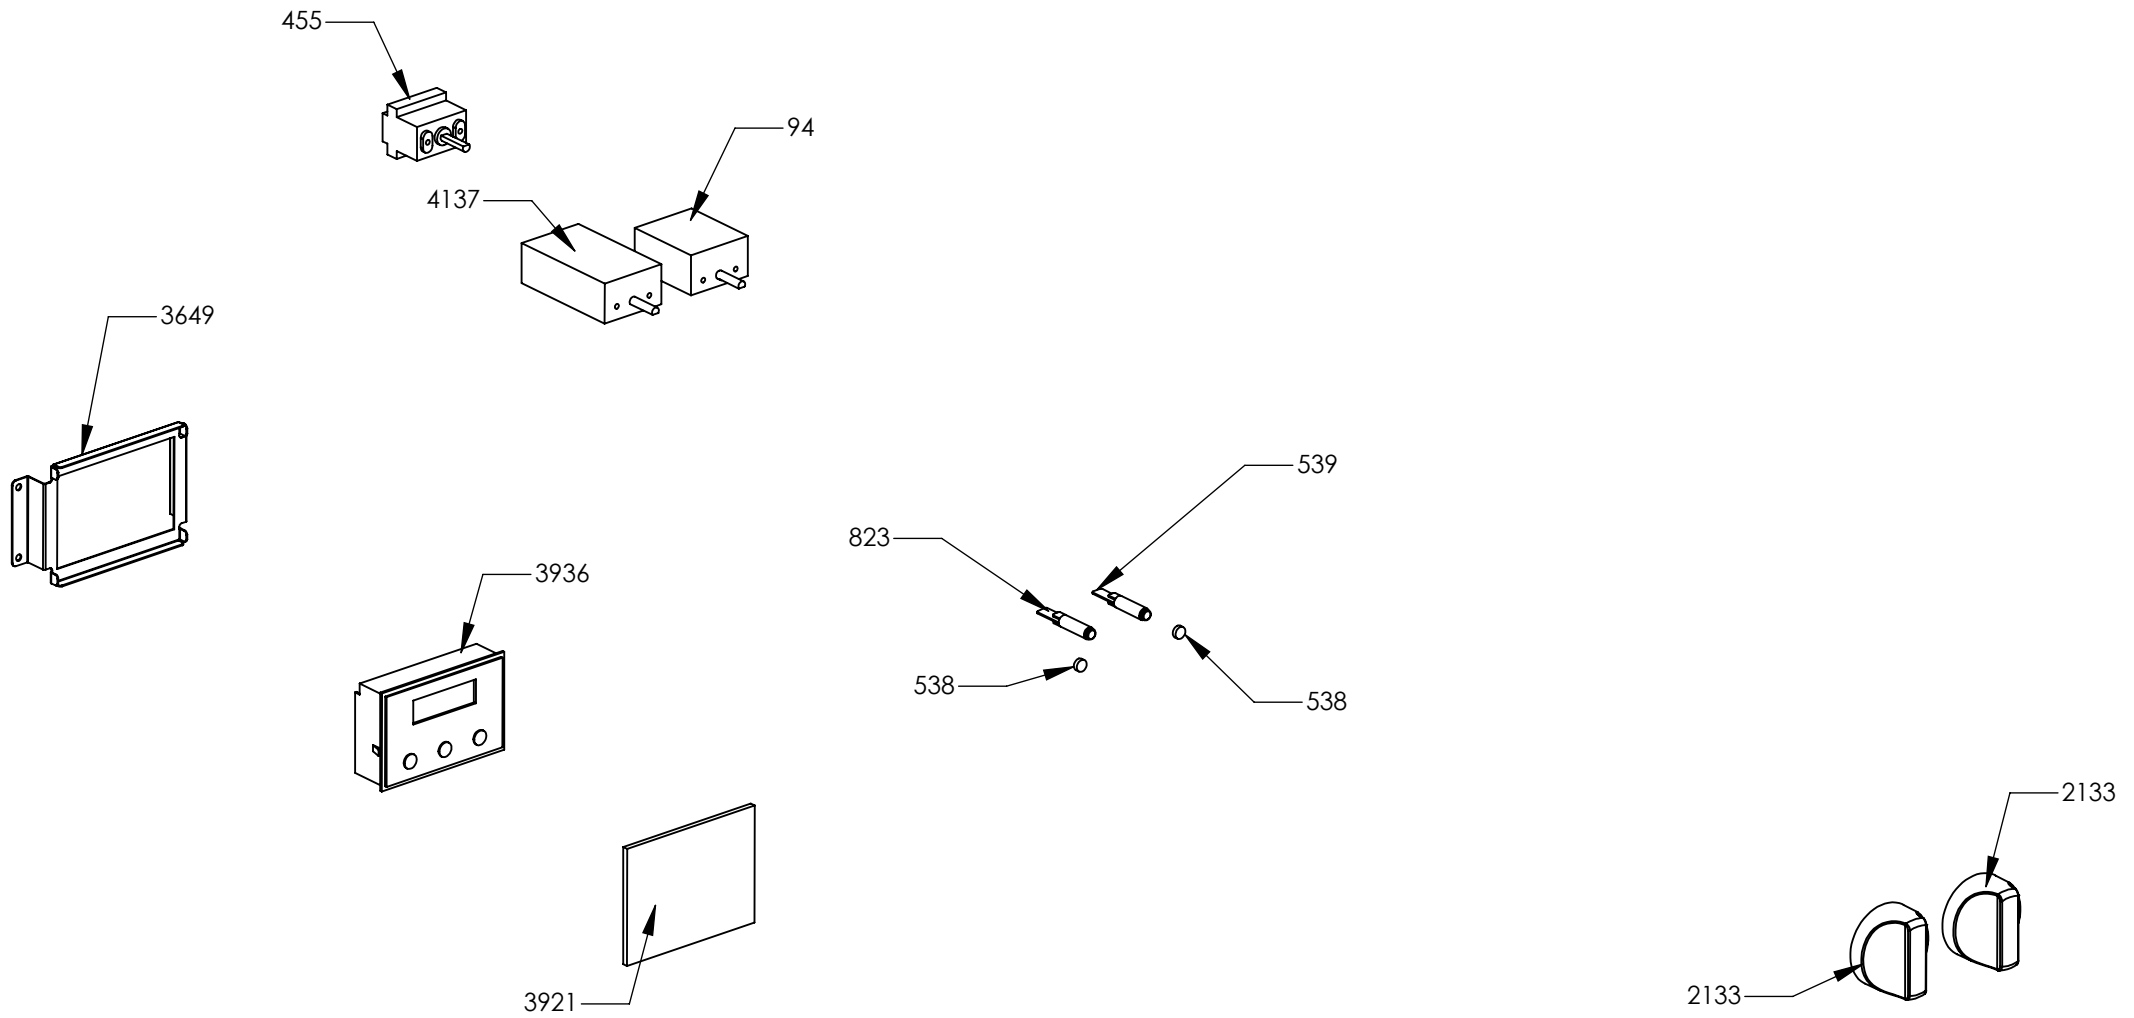

Nuovi componenti Serie Q | New components Q Series

Rif. Esploso	Codice	Descrizione	Q.ta
98	481913	Terminal board for oven 32 PA 233	1
1014	ZS2026	Thermostat TY60 N.O. fixing B	1
1439	ZS2663	Tangential oven fan L=180 Plaset (AU)	1
3640	ZS5704	Left guard for oven 060/090	1
3641	ZS5705	Right guard for oven 060/090	1
3659	ZS5723	Lower guard for oven AGF 090	1
3660	ZS5724	Rear guard for oven AGF 090	1
3661	ZS5725	Muffle fan guard oven AGF 090 Genesi	1
3663	ZS5770	Upper guard for oven AGF 090	1
3665	ZS5772	Front support for muffle left/right side oven 90	2
3666	ZS5773	Rear support for muffle left/right side oven 90	2
3935	ZS6313	Lateral handle	4
3986	ZS6485	Reinforcement for lower guard oven 90	1
4004	ZS6534	Control panel Genesi oven 90 S.STEEL	1
4070	ZS6481	Air conveyor for oven 090	1
4107	ZS6596	Thermoswitch 16 Ampere	1
4177	ZS6694	Commutator support 1 control	3
4277	ZS6810	Bracket condensate collection 90 complete	1

Rif. Esploso	Codice	Descrizione	Q.ta
94	481814	Commutator multif. for 90 built-in oven(no pizza)	1
455	ZS1075	Thermostat for built-in oven	1
538	ZS1204	Led transparent	2
539	ZS1205	Fluorescent green warning light	1
823	ZS1755	Fluorescent orange warning light	1
2133	ZS3047	Knob for cooker Sintesi SLT	2
3649	ZS5713	Electrical display support	1
3921	ZS6051	Glass lcd 3 holes	1
3936	ZS6334	Timer (blue led) 3 TT SIEBE Touch meat probe	1
4137	ZS6655	Commutator steam oven functions	1