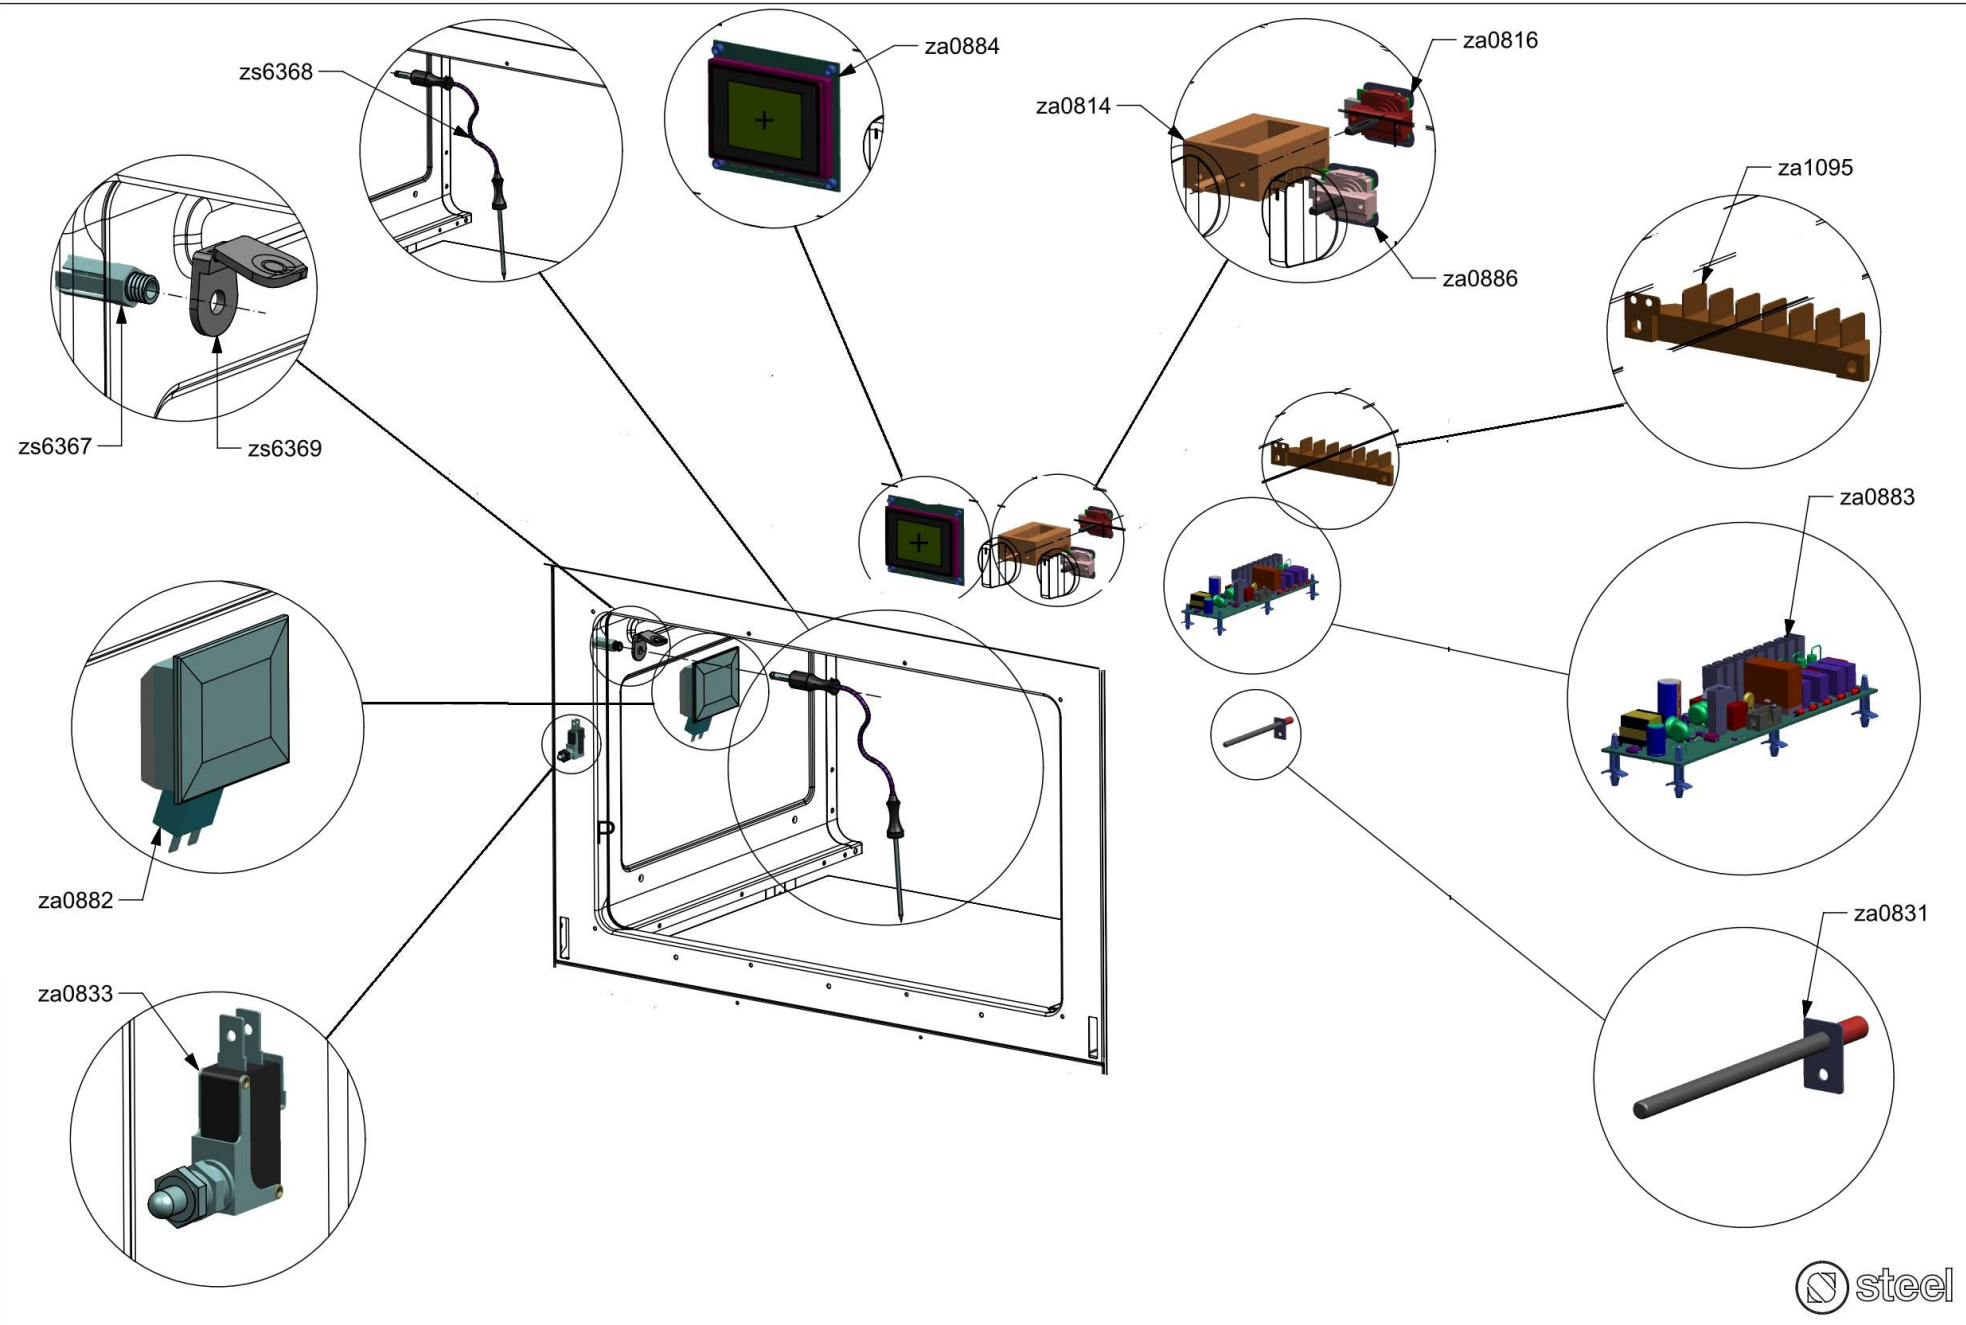

Nuovi componenti Serie Q | New components Q Series

Rif. Esploso	Codice	Descrizione	Q.ta
98	481913	Terminal board for oven 32 PA 233	1
1014	ZS2026	Thermostat TY60 N.O. fixing B	1
1439	ZS2663	Tangential oven fan L=180 Plaset (AU)	1
3640	ZS5704	Left guard for oven 060/090	1
3641	ZS5705	Right guard for oven 060/090	1
3642	ZS5706	Upper guard for oven AGF 060	1
3643	ZS5707	Lower guard for oven AGF 060	1
3644	ZS5708	Rear guard for oven AGF 060	1
3645	ZS5709	Muffle fan guard oven AGF 060 DC Ascot / Genesi	1
3646	ZS5710	Air conveyer for oven 060/060 DC	1
3648	ZS5712	Rear support for muffle left/right side oven	2
3935	ZS6313	Lateral handle	4
4001	ZS6531	Control panel Genesi oven 60 S.STEEL	1
4107	ZS6596	Thermoswitch 16 Ampere	1
4177	ZS6694	Commutator support 1 control	2
4276	ZS6809	Bracket condensate collection 60 complete	1

Rif. Esploso	Codice	Descrizione	Q.ta
94	481814	Commutator multif. for 90 built-in oven(no pizza)	1
455	ZS1075	Thermostat for built-in oven	1
538	ZS1204	Led transparent	2
539	ZS1205	Fluorescent green warning light	1
823	ZS1755	Fluorescent orange warning light	1
2133	ZS3047	Knob for cooker Sintesi SLT	2
3649	ZS5713	Electrical display support	1
3921	ZS6051	Glass lcd 3 holes	1
3936	ZS6334	Timer (blue led) 3 TT SIEBE Touch meat probe	1
4137	ZS6655	Commutator steam oven functions	1

Rif. Esploso	Codice	Descrizione	Q.ta
2601	GR2550	Assembly glued oven door 60/100 double oven	1
2937	GR4313	Assembly door 30/60/90 right bar profile 07	1
2938	GR4314	Assembly door 30/60/90 left bar profile 07	1
1048	ZS2130	Door oven handle for oven 60 chromed SLT cooker 100	1
1334	ZS2308	Inner glass oven door 60	1
1337	ZS2393	In-between glass oven door 60 04	1
1339	ZS2416	Door hinge for multifunction oven 60	2
1280	ZS2419	Spring for door glass assembling 04	6
1383	ZS2550	Glued external oven door 60/100 double oven	1
2943	ZS4746	Right support for inner glass	1
2944	ZS4747	Left support for inner glass	1