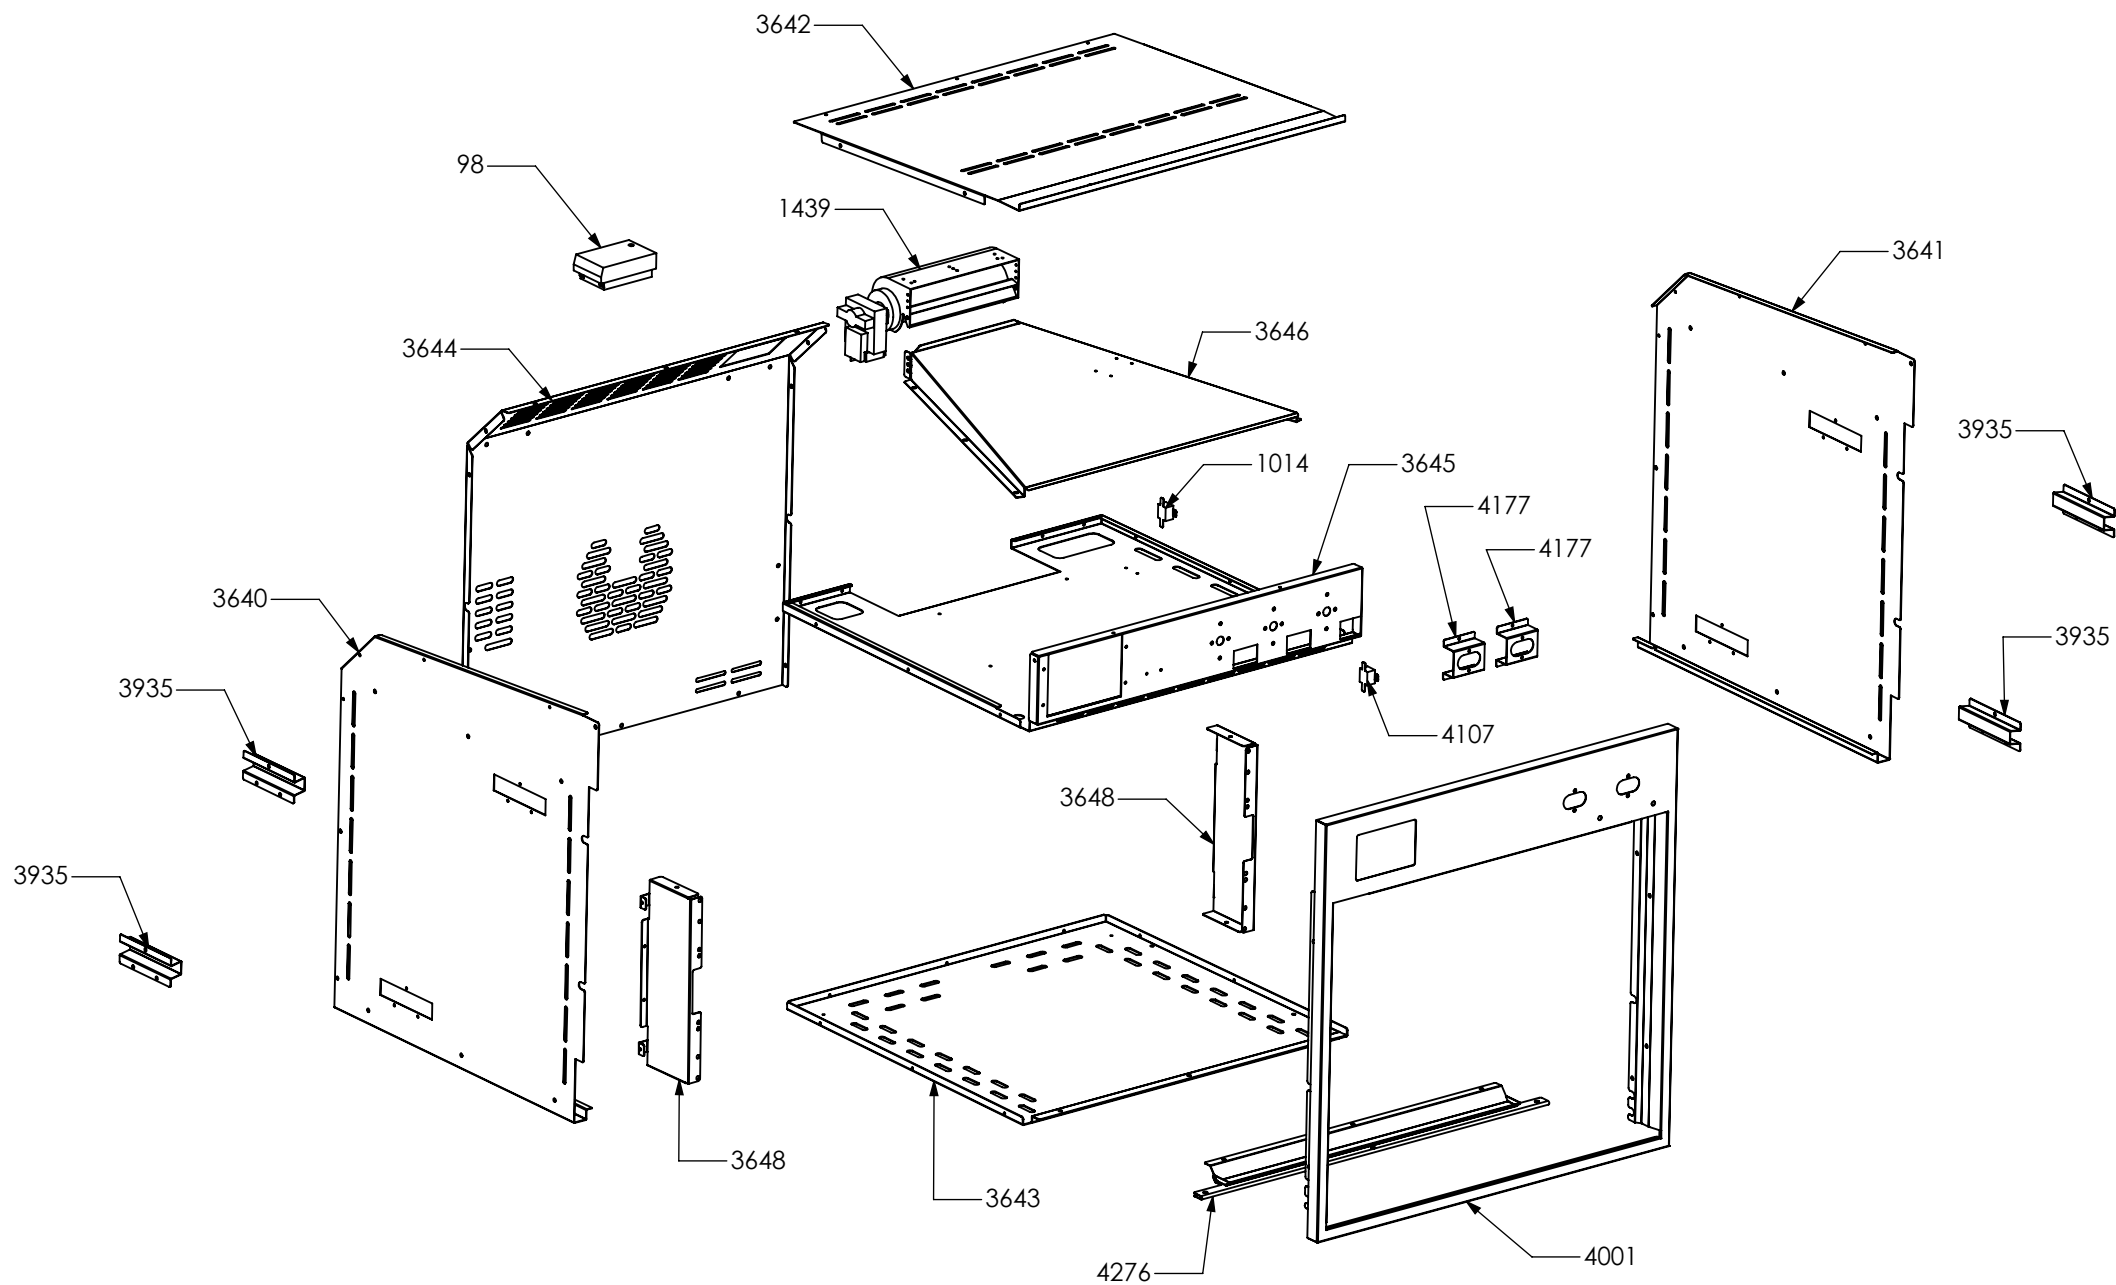

Nuovi componenti Serie Q | New components Q Series

Rif. Esploso	Codice	Descrizione	Q.ta
98	481913	Terminal board for oven 32 PA 233	1
1014	ZS2026	Thermostat TY60 N.O. fixing B	1
1439	ZS2663	Tangential oven fan L=180 Plaset (AU)	1
3640	ZS5704	Left guard for oven 060/090	1
3641	ZS5705	Right guard for oven 060/090	1
3642	ZS5706	Upper guard for oven AGF 060	1
3643	ZS5707	Lower guard for oven AGF 060	1
3644	ZS5708	Rear guard for oven AGF 060	1
3645	ZS5709	Muffle fan guard oven AGF 060 DC Ascot / Genesi	1
3646	ZS5710	Air conveyer for oven 060/060 DC	1
3648	ZS5712	Rear support for muffle left/right side oven	2
3935	ZS6313	Lateral handle	4
4001	ZS6531	Control panel Genesi oven 60 S.STEEL	1
4107	ZS6596	Thermoswitch 16 Ampere	1
4177	ZS6694	Commutator support 1 control	2
4276	ZS6809	Bracket condensate collection 60 complete	1

Rif. Esploso	Codice	Descrizione	Q.ta
94	481814	Commutator multif. for 90 built-in oven(no pizza)	1
455	ZS1075	Thermostat for built-in oven	1
538	ZS1204	Led transparent	2
539	ZS1205	Fluorescent green warning light	1
823	ZS1755	Fluorescent orange warning light	1
2133	ZS3047	Knob for cooker Sintesi SLT	2
3649	ZS5713	Electrical display support	1
3921	ZS6051	Glass lcd 3 holes	1
3936	ZS6334	Timer (blue led) 3 TT SIEBE Touch meat probe	1
4137	ZS6655	Commutator steam oven functions	1

Rif. Esploso	Codice	Descrizione	Q.ta
2601	GR2550	Assembly glued oven door 60/100 double oven	1
2937	GR4313	Assembly door 30/60/90 right bar profile 07	1
2938	GR4314	Assembly door 30/60/90 left bar profile 07	1
1048	ZS2130	Door oven handle for oven 60 chromed SLT cooker 100	1
1334	ZS2308	Inner glass oven door 60	1
1337	ZS2393	In-between glass oven door 60 04	1
1339	ZS2416	Door hinge for multifunction oven 60	2
1280	ZS2419	Spring for door glass assembling 04	6
1383	ZS2550	Glued external oven door 60/100 double oven	1
2943	ZS4746	Right support for inner glass	1
2944	ZS4747	Left support for inner glass	1