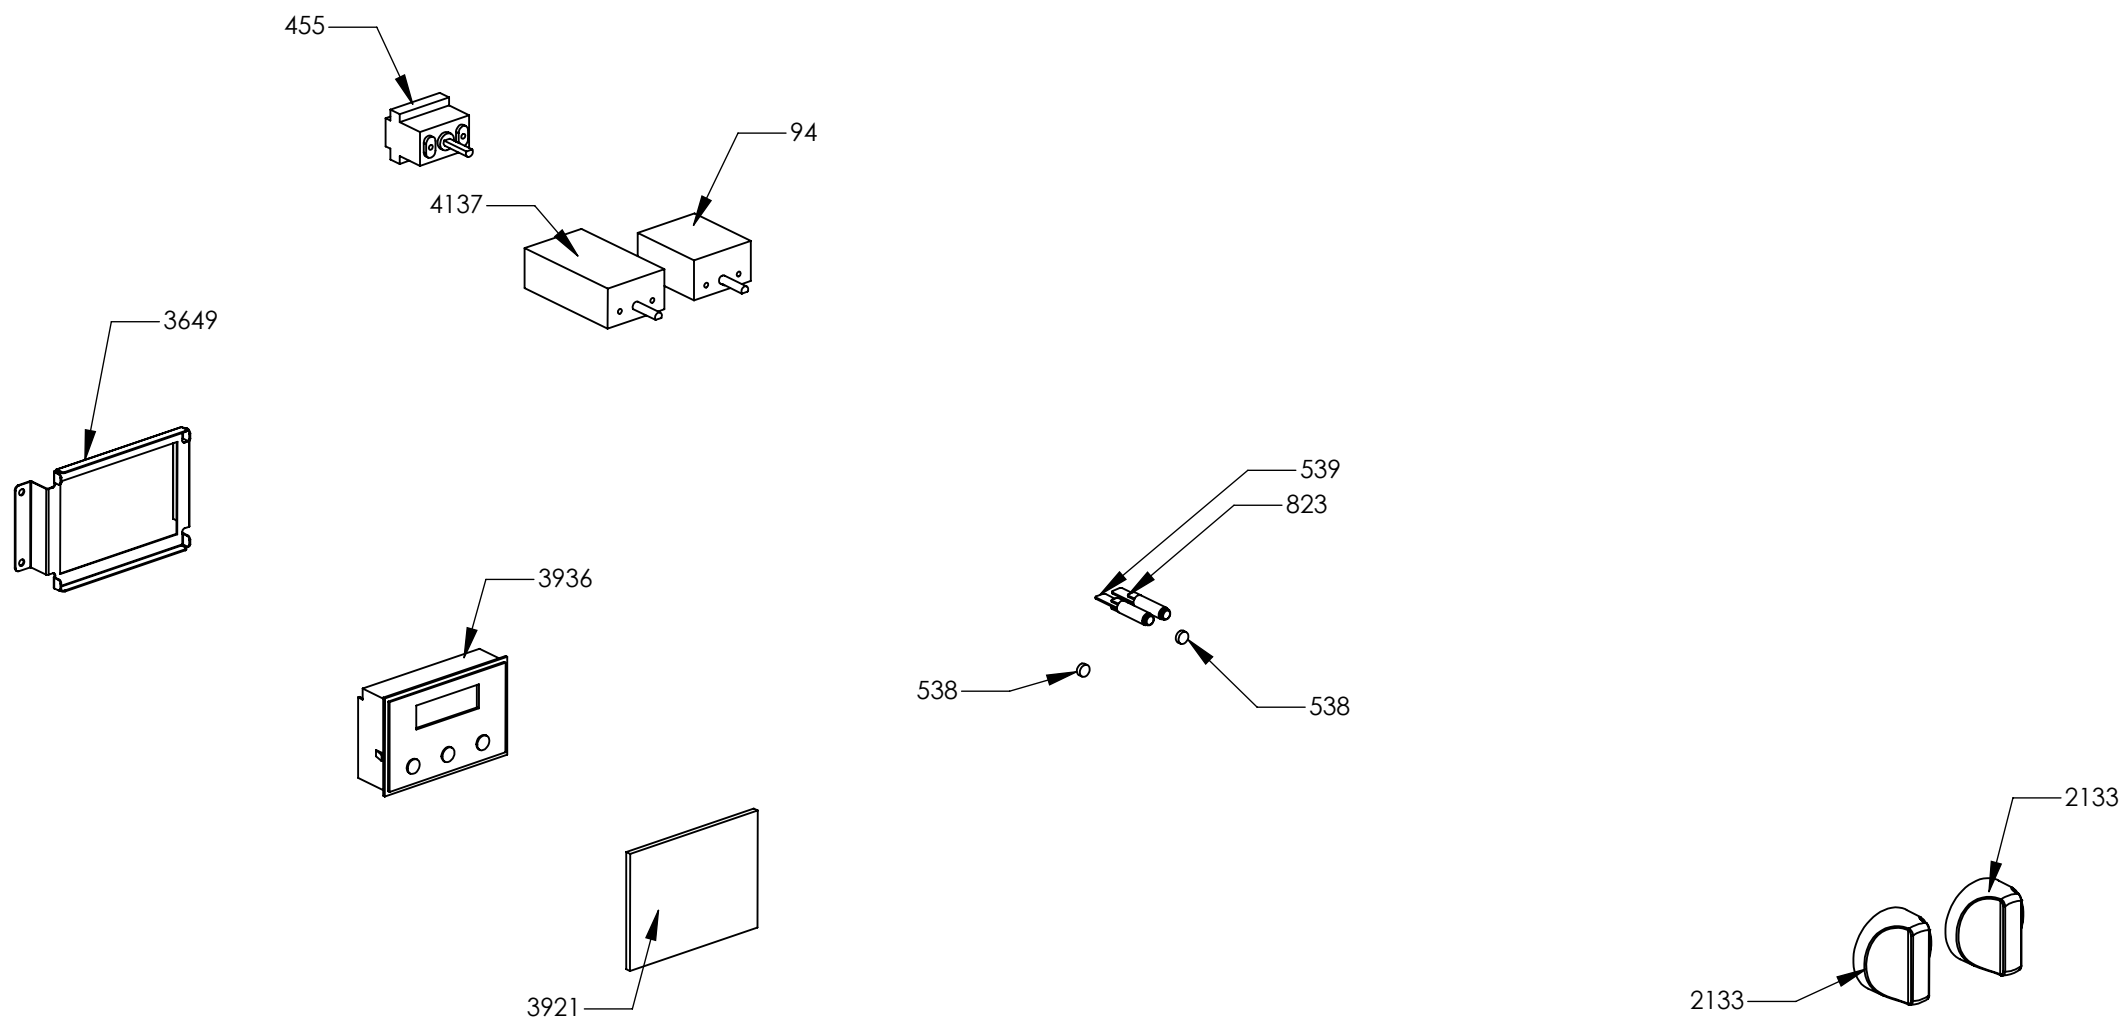

Nuovi componenti Serie Q | New components Q Series

Rif. Esploso	Codice	Descrizione	Q.ta
98	481913	Terminal board for oven 32 PA 233	1
1014	ZS2026	Thermostat TY60 N.O. fixing B	1
1439	ZS2663	Tangential oven fan L=180 Plaset (AU)	1
3640	ZS5704	Left guard for oven 060/090	1
3641	ZS5705	Right guard for oven 060/090	1
3642	ZS5706	Upper guard for oven AGF 060	1
3643	ZS5707	Lower guard for oven AGF 060	1
3644	ZS5708	Rear guard for oven AGF 060	1
3645	ZS5709	Muffle fan guard oven AGF 060 DC Ascot / Genesi	1
3646	ZS5710	Air conveyer for oven 060/060 DC	1
3648	ZS5712	Rear support for muffle left/right side oven	2
3935	ZS6313	Lateral handle	4
4001	ZS6531	Control panel Genesi oven 60 S.STEEL	1
4107	ZS6596	Thermoswitch 16 Ampere	1
4177	ZS6694	Commutator support 1 control	2
4276	ZS6809	Bracket condensate collection 60 complete	1

Rif. Esploso	Codice	Descrizione	Q.ta
94	481814	Commutator multif. for 90 built-in oven(no pizza)	1
455	ZS1075	Thermostat for built-in oven	1
538	ZS1204	Led transparent	2
539	ZS1205	Fluorescent green warning light	1
823	ZS1755	Fluorescent orange warning light	1
2133	ZS3047	Knob for cooker Sintesi SLT	2
3649	ZS5713	Electrical display support	1
3921	ZS6051	Glass lcd 3 holes	1
3936	ZS6334	Timer (blue led) 3 TT SIEBE Touch meat probe	1
4137	ZS6655	Commutator steam oven functions	1

Rif. Esploso	Codice	Descrizione	Q.ta
2601	GR2550	Assembly glued oven door 60/100 double oven	1
2937	GR4313	Assembly door 30/60/90 right bar profile 07	1
2938	GR4314	Assembly door 30/60/90 left bar profile 07	1
1048	ZS2130	Door oven handle for oven 60 chromed SLT cooker 100	1
1334	ZS2308	Inner glass oven door 60	1
1337	ZS2393	In-between glass oven door 60 04	1
1339	ZS2416	Door hinge for multifunction oven 60	2
1280	ZS2419	Spring for door glass assembling 04	6
1383	ZS2550	Glued external oven door 60/100 double oven	1
2943	ZS4746	Right support for inner glass	1
2944	ZS4747	Left support for inner glass	1