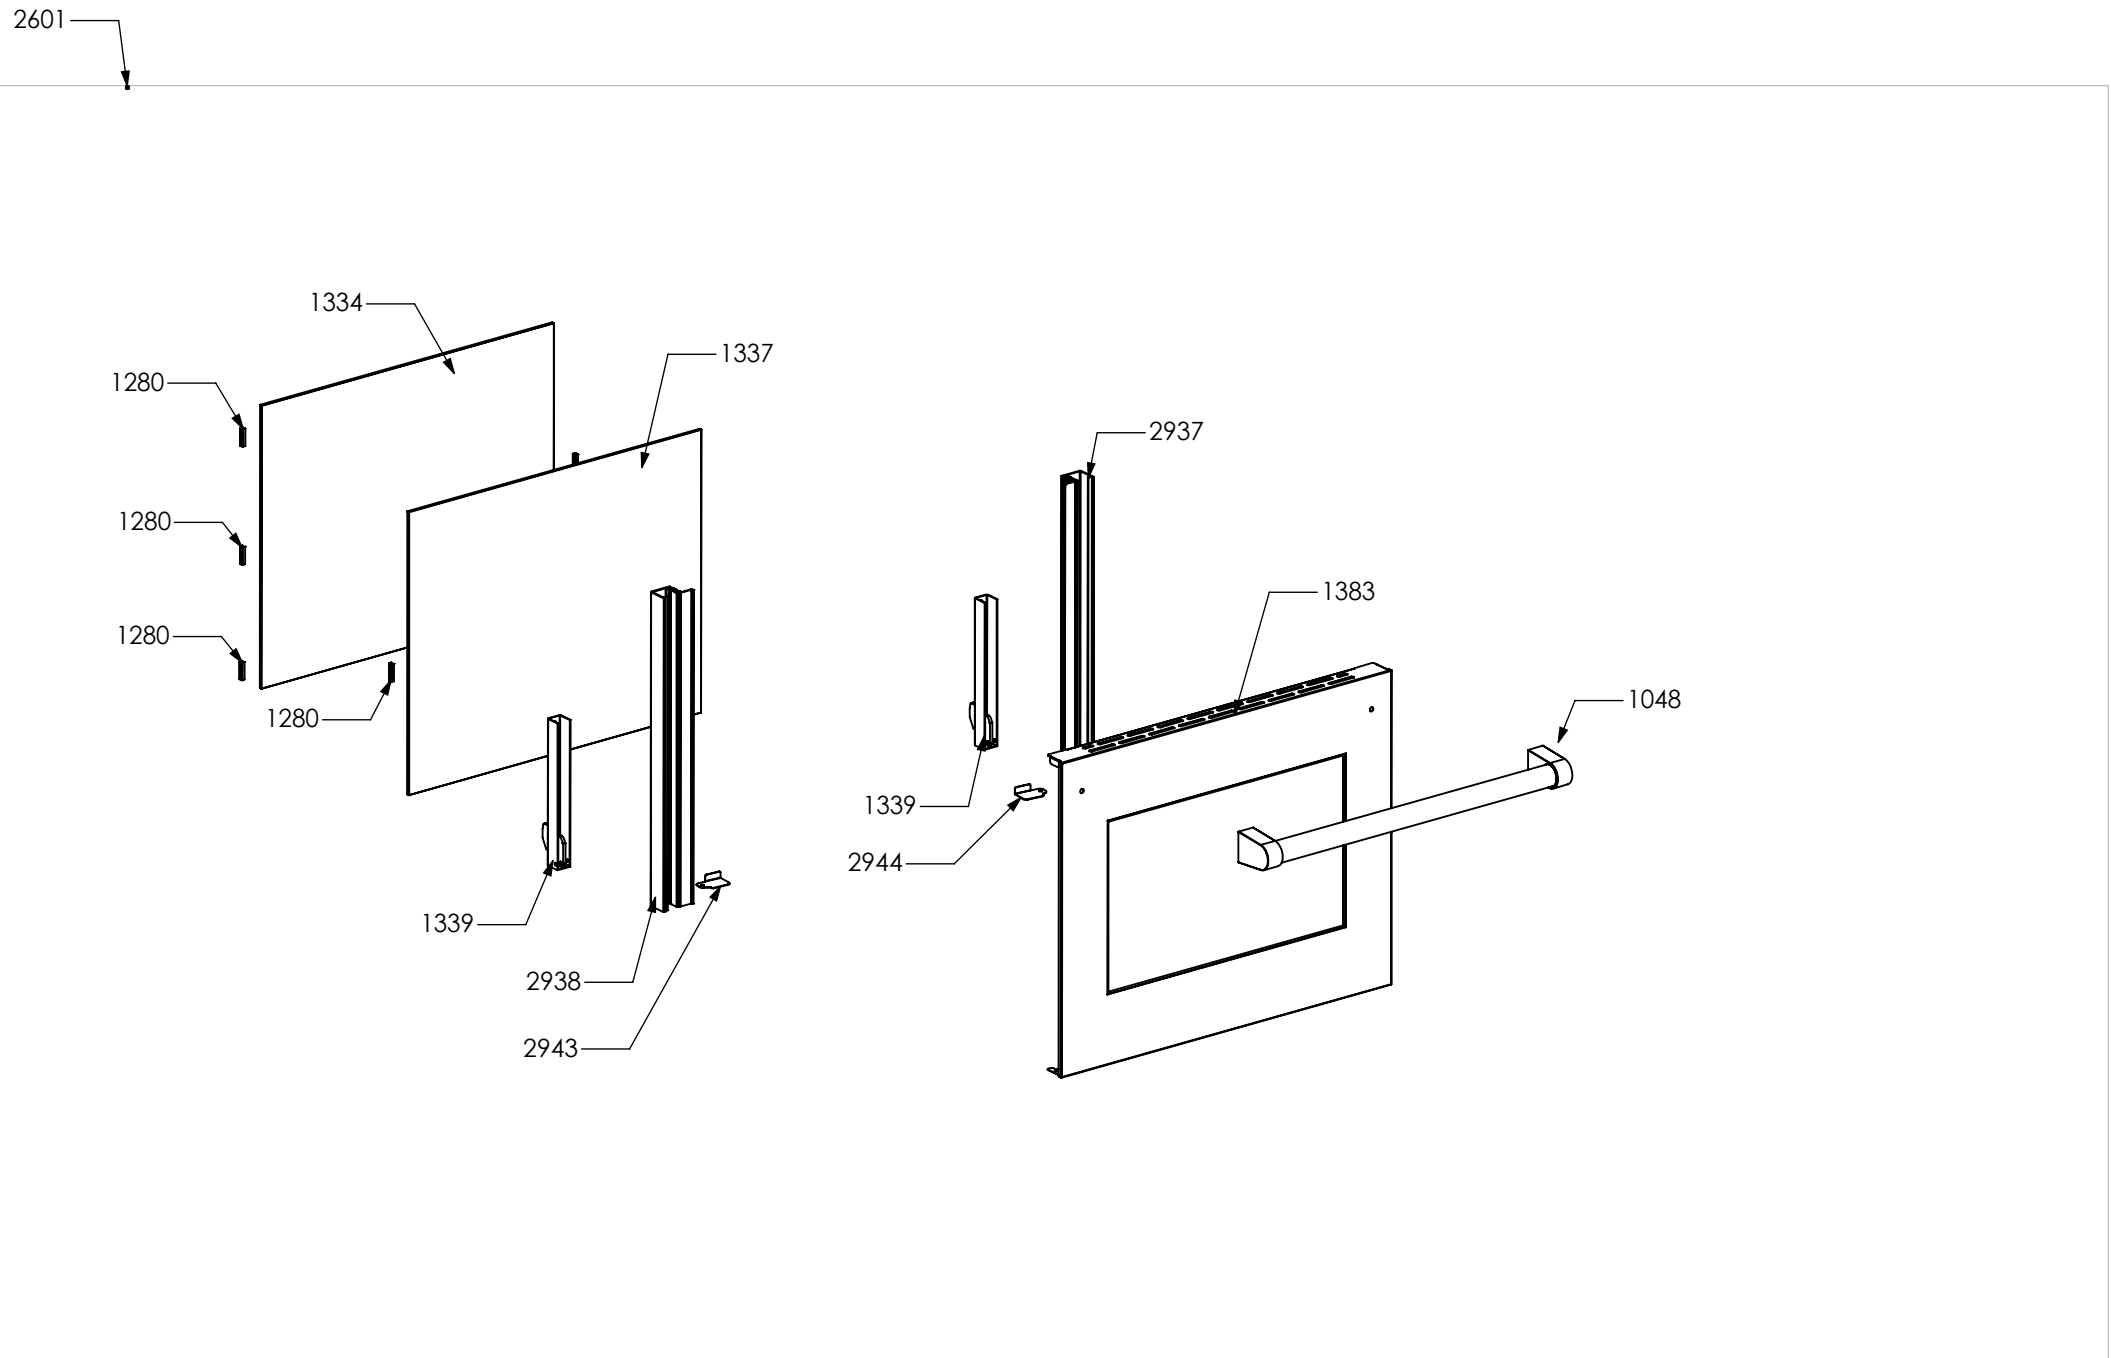

Nuovi componenti Serie Q | New components Q Series

Rif. Esploso	Codice	Descrizione	Q.ta
98	481913	Terminal board for oven 32 PA 233	1
1014	ZS2026	Thermostat TY60 N.O. fixing B	1
1439	ZS2663	Tangential oven fan L=180 Plaset (AU)	1
3640	ZS5704	Left guard for oven 060/090	1
3641	ZS5705	Right guard for oven 060/090	1
3642	ZS5706	Upper guard for oven AGF 060	1
3643	ZS5707	Lower guard for oven AGF 060	1
3644	ZS5708	Rear guard for oven AGF 060	1
3645	ZS5709	Muffle fan guard oven AGF 060 DC Ascot / Genesi	1
3646	ZS5710	Air conveyer for oven 060/060 DC	1
3648	ZS5712	Rear support for muffle left/right side oven	2
3935	ZS6313	Lateral handle	4
4001	ZS6531	Control panel Genesi oven 60 S.STEEL	1
4107	ZS6596	Thermoswitch 16 Ampere	1
4177	ZS6694	Commutator support 1 control	2
4276	ZS6809	Bracket condensate collection 60 complete	1

Rif. Esploso	Codice	Descrizione	Q.ta
94	481814	Commutator multif. for 90 built-in oven(no pizza)	1
455	ZS1075	Thermostat for built-in oven	1
538	ZS1204	Led transparent	2
539	ZS1205	Fluorescent green warning light	1
823	ZS1755	Fluorescent orange warning light	1
2133	ZS3047	Knob for cooker Sintesi SLT	2
3649	ZS5713	Electrical display support	1
3921	ZS6051	Glass lcd 3 holes	1
3936	ZS6334	Timer (blue led) 3 TT SIEBE Touch meat probe	1
4137	ZS6655	Commutator steam oven functions	1

Rif. Esploso	Codice	Descrizione	Q.ta
2601	GR2550	Assembly glued oven door 60/100 double oven	1
2937	GR4313	Assembly door 30/60/90 right bar profile 07	1
2938	GR4314	Assembly door 30/60/90 left bar profile 07	1
1048	ZS2130	Door oven handle for oven 60 chromed SLT cooker 100	1
1334	ZS2308	Inner glass oven door 60	1
1337	ZS2393	In-between glass oven door 60 04	1
1339	ZS2416	Door hinge for multifunction oven 60	2
1280	ZS2419	Spring for door glass assembling 04	6
1383	ZS2550	Glued external oven door 60/100 double oven	1
2943	ZS4746	Right support for inner glass	1
2944	ZS4747	Left support for inner glass	1