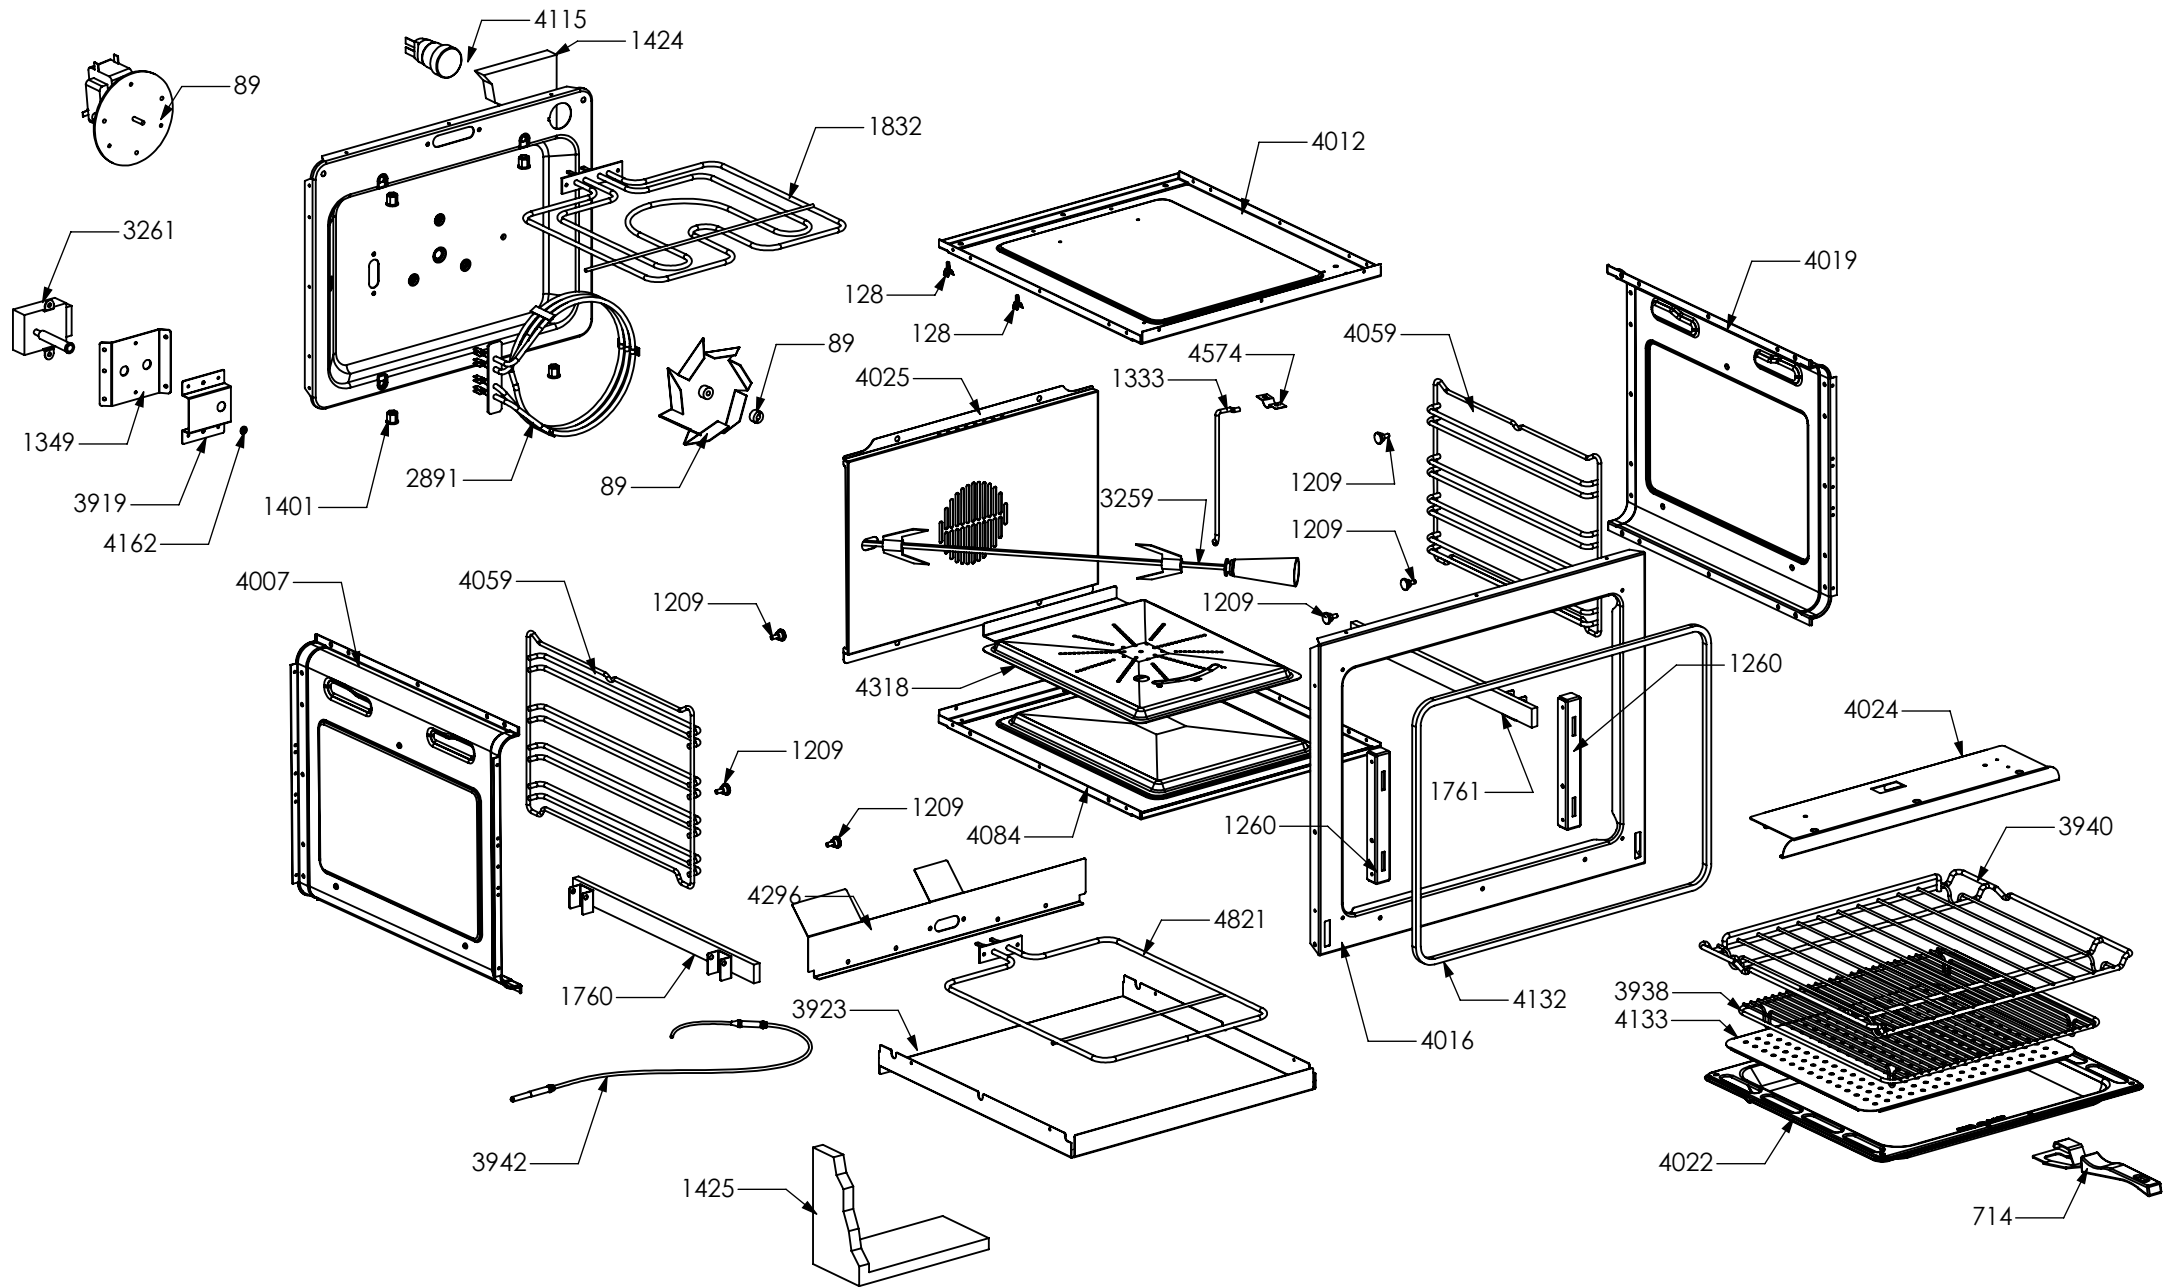

Nuovi componenti Serie Q | New components Q Series

Rif. Esploso	Codice	Descrizione	Q.ta
98	481913	Terminal board for oven 32 PA 233	1
1014	ZS2026	Thermostat TY60 N.O. fixing B	1
1439	ZS2663	Tangential oven fan L=180 Plaset (AU)	1
3640	ZS5704	Left guard for oven 060/090	1
3641	ZS5705	Right guard for oven 060/090	1
3642	ZS5706	Upper guard for oven AGF 060	1
3643	ZS5707	Lower guard for oven AGF 060	1
3644	ZS5708	Rear guard for oven AGF 060	1
3645	ZS5709	Muffle fan guard oven AGF 060 DC Ascot / Genesi	1
3646	ZS5710	Air conveyer for oven 060/060 DC	1
3648	ZS5712	Rear support for muffle left/right side oven	2
3935	ZS6313	Lateral handle	4
4001	ZS6531	Control panel Genesi oven 60 S.STEEL	1
4107	ZS6596	Thermoswitch 16 Ampere	1
4177	ZS6694	Commutator support 1 control	2
4276	ZS6809	Bracket condensate collection 60 complete	1

Rif. Esploso	Codice	Descrizione	Q.ta
94	481814	Commutator multif. for 90 built-in oven(no pizza)	1
455	ZS1075	Thermostat for built-in oven	1
538	ZS1204	Led transparent	2
539	ZS1205	Fluorescent green warning light	1
823	ZS1755	Fluorescent orange warning light	1
2133	ZS3047	Knob for cooker Sintesi SLT	2
3649	ZS5713	Electrical display support	1
3921	ZS6051	Glass lcd 3 holes	1
3936	ZS6334	Timer (blue led) 3 TT SIEBE Touch meat probe	1
4137	ZS6655	Commutator steam oven functions	1

Rif. Esploso	Codice	Descrizione	Q.ta
2601	GR2550	Assembly glued oven door 60/100 double oven	1
2937	GR4313	Assembly door 30/60/90 right bar profile 07	1
2938	GR4314	Assembly door 30/60/90 left bar profile 07	1
1048	ZS2130	Door oven handle for oven 60 chromed SLT cooker 100	1
1334	ZS2308	Inner glass oven door 60	1
1337	ZS2393	In-between glass oven door 60 04	1
1339	ZS2416	Door hinge for multifunction oven 60	2
1280	ZS2419	Spring for door glass assembling 04	6
1383	ZS2550	Glued external oven door 60/100 double oven	1
2943	ZS4746	Right support for inner glass	1
2944	ZS4747	Left support for inner glass	1