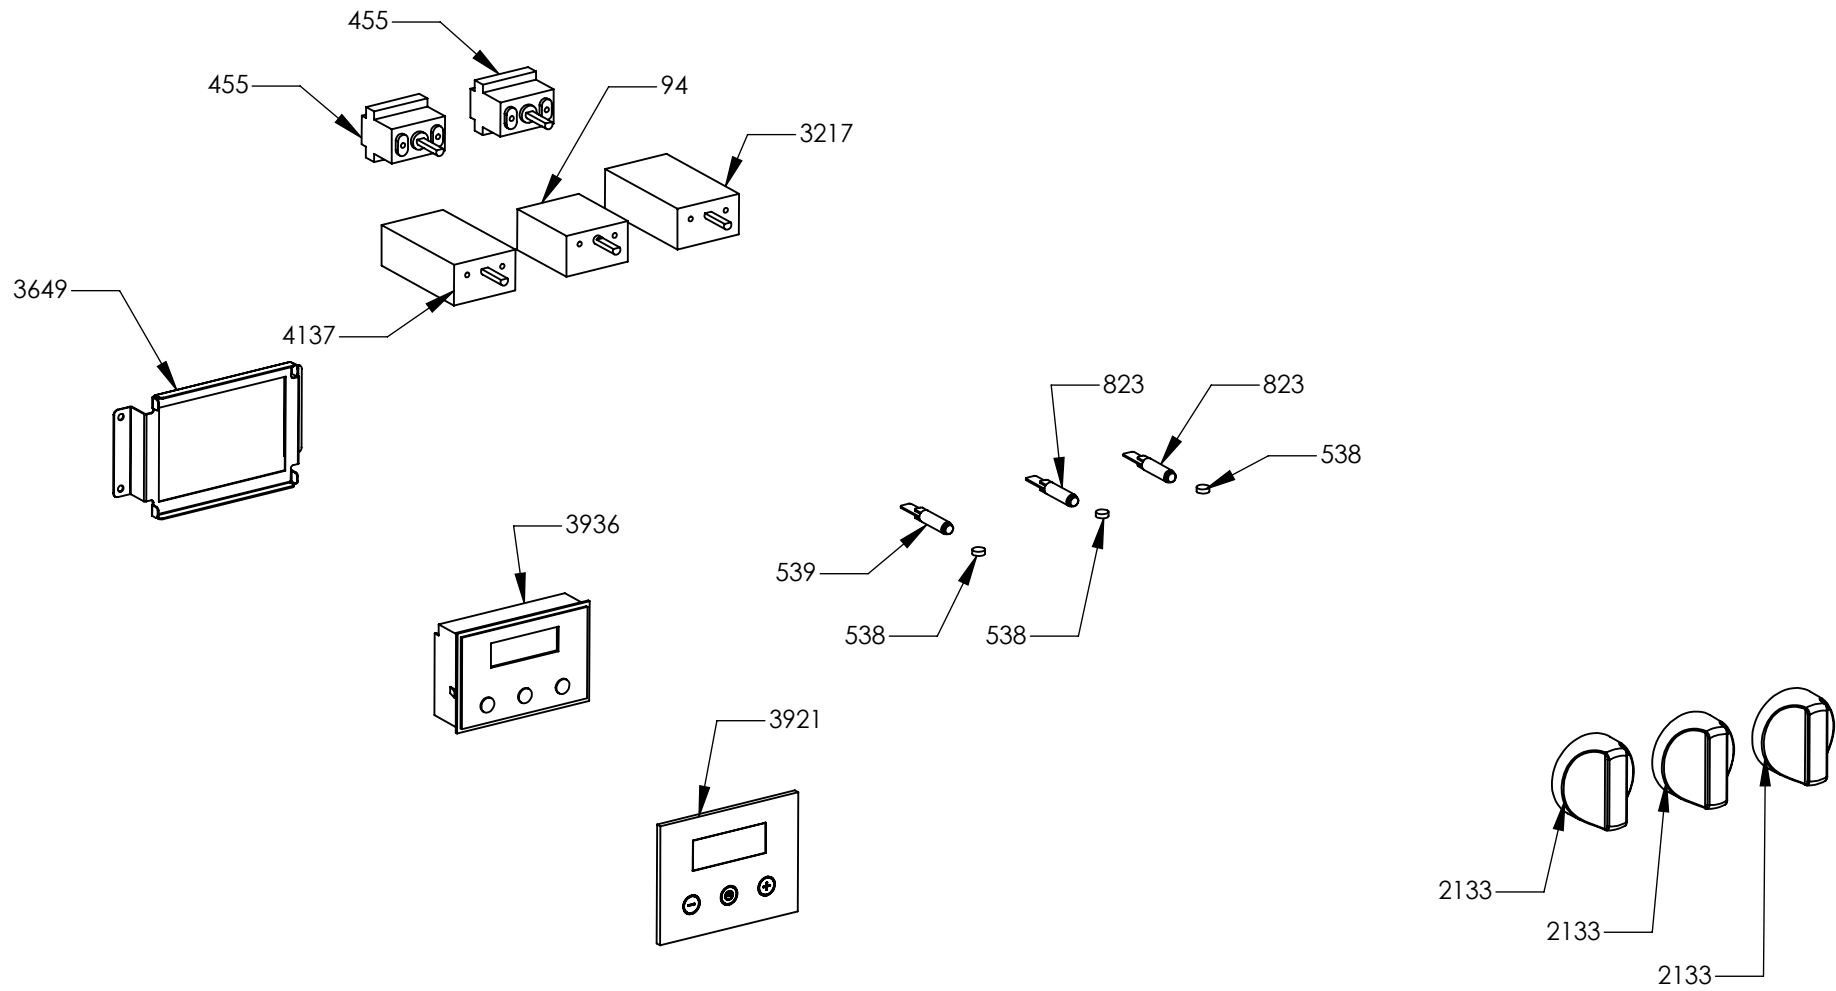

# Nuovi componenti Serie Q | New components Q Series

N° Object	Code	Description	Qty
98	481913	Terminal board for oven 32 PA 233	1
1014	ZS2026	Thermostat TY60 N.O. fixing B	1
1439	ZS2663	Tangential oven fan L=180 Plaset (AU)	1
3642	ZS5706	Upper guard for oven AGF 060	1
3643	ZS5707	Lower guard for oven AGF 060	1
3645	ZS5709	Muffle fan guard oven AGF 060 DC Ascot / Genesi	1
3646	ZS5710	Air conveyor for oven 060/060 DC	1
3650	ZS5714	Left guard for oven 060 DC	1
3651	ZS5715	Right guard for oven 060 DC	1
3652	ZS5716	Rear guard for oven AGF 060 DC	1
3654	ZS5718	Rear support for muffle left/right side oven	2
3655	ZS5719	Reinforcement for lower guard oven 60	2
3869	ZS6062	Lower guard for oven AGF 060 DC	1
3928	ZS6282	Bracket condensate collection 60 DC	1
3935	ZS6313	Lateral handle	4
3998	ZS6528	Control panel Genesi double oven 60 S.STEEL	1
4107	ZS6596	Thermoswitch 16 Ampere	2
4177	ZS6694	Commutator support 1 control	3