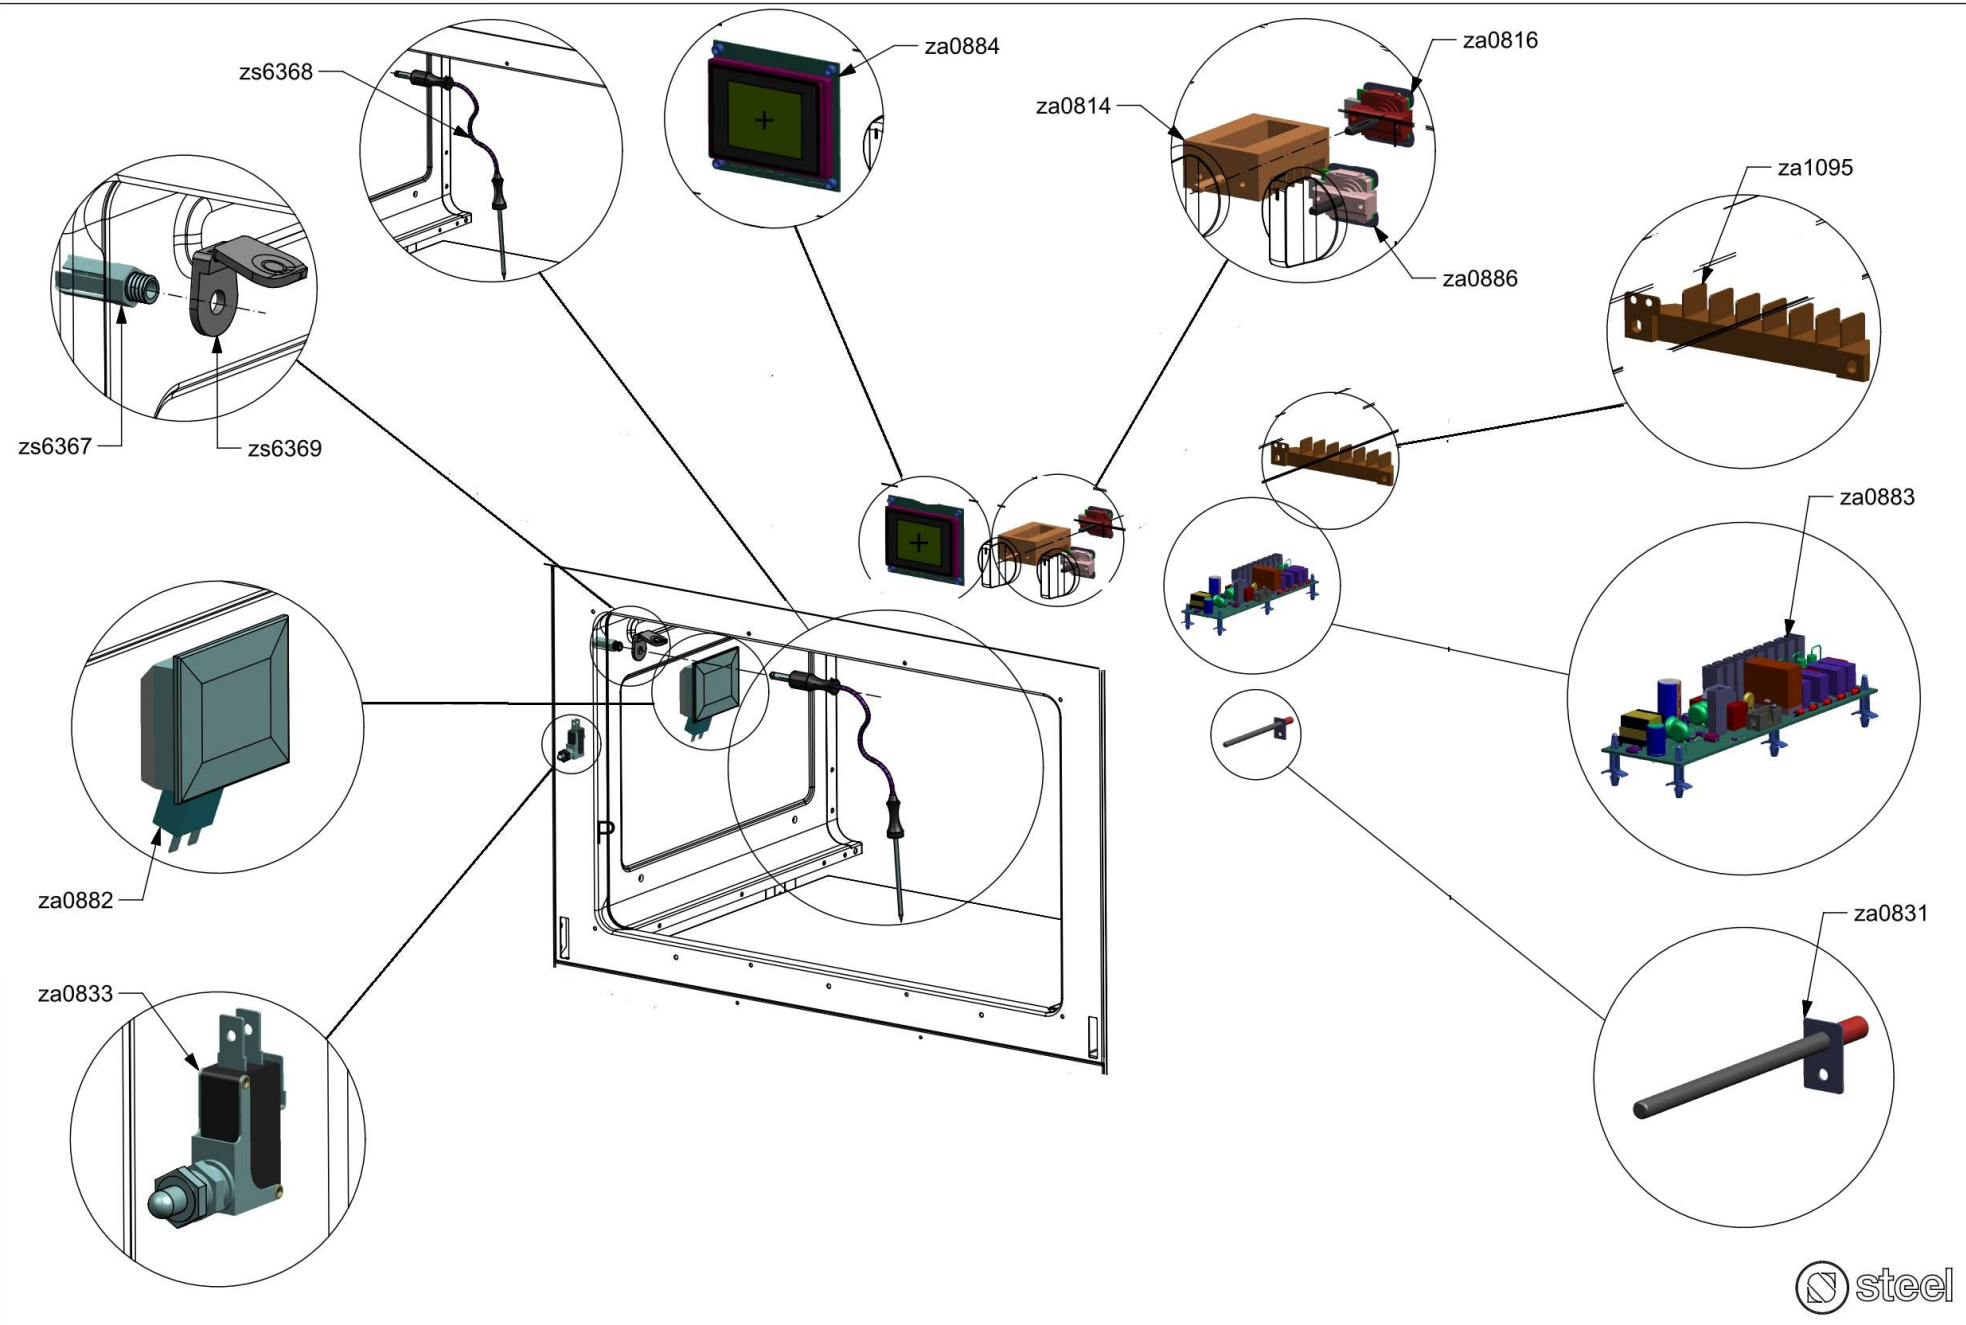

# Nuovi componenti Serie Q | New components Q Series

N° Object	Code	Description	Qty
98	481913	Terminal board for oven 32 PA 233	1
1014	ZS2026	Thermostat TY60 N.O. fixing B	1
1439	ZS2663	Tangential oven fan L=180 Plaset (AU)	1
3642	ZS5706	Upper guard for oven AGF 060	1
3643	ZS5707	Lower guard for oven AGF 060	1
3645	ZS5709	Muffle fan guard oven AGF 060 DC Ascot / Genesi	1
3646	ZS5710	Air conveyor for oven 060/060 DC	1
3650	ZS5714	Left guard for oven 060 DC	1
3651	ZS5715	Right guard for oven 060 DC	1
3652	ZS5716	Rear guard for oven AGF 060 DC	1
3654	ZS5718	Rear support for muffle left/right side oven	2
3655	ZS5719	Reinforcement for lower guard oven 60	2
3869	ZS6062	Lower guard for oven AGF 060 DC	1
3928	ZS6282	Bracket condensate collection 60 DC	1
3935	ZS6313	Lateral handle	4
3998	ZS6528	Control panel Genesi double oven 60 S.STEEL	1
4107	ZS6596	Thermoswitch 16 Ampere	2
4177	ZS6694	Commutator support 1 control	3

N° Object	Code	Description	Qty
94	481814	Commutator multif. for 90 built-in oven(no pizza)	1
455	ZS1075	Thermostat for built-in oven	2
538	ZS1204	Led transparent	3
539	ZS1205	Fluorescent green warning light	1
823	ZS1755	Fluorescent orange warning light	2
2133	ZS3047	Knob for cooker Sintesi SLT	3
3217	ZS4568	Commutator oven functions 30 EGO	1
3649	ZS5713	Electrical display support	1
3921	ZS6051	Glass lcd 3 holes	1
3936	ZS6334	Timer (blue led) 3 TT SIEBE Touch meat probe	1
4137	ZS6655	Commutator steam oven functions	1