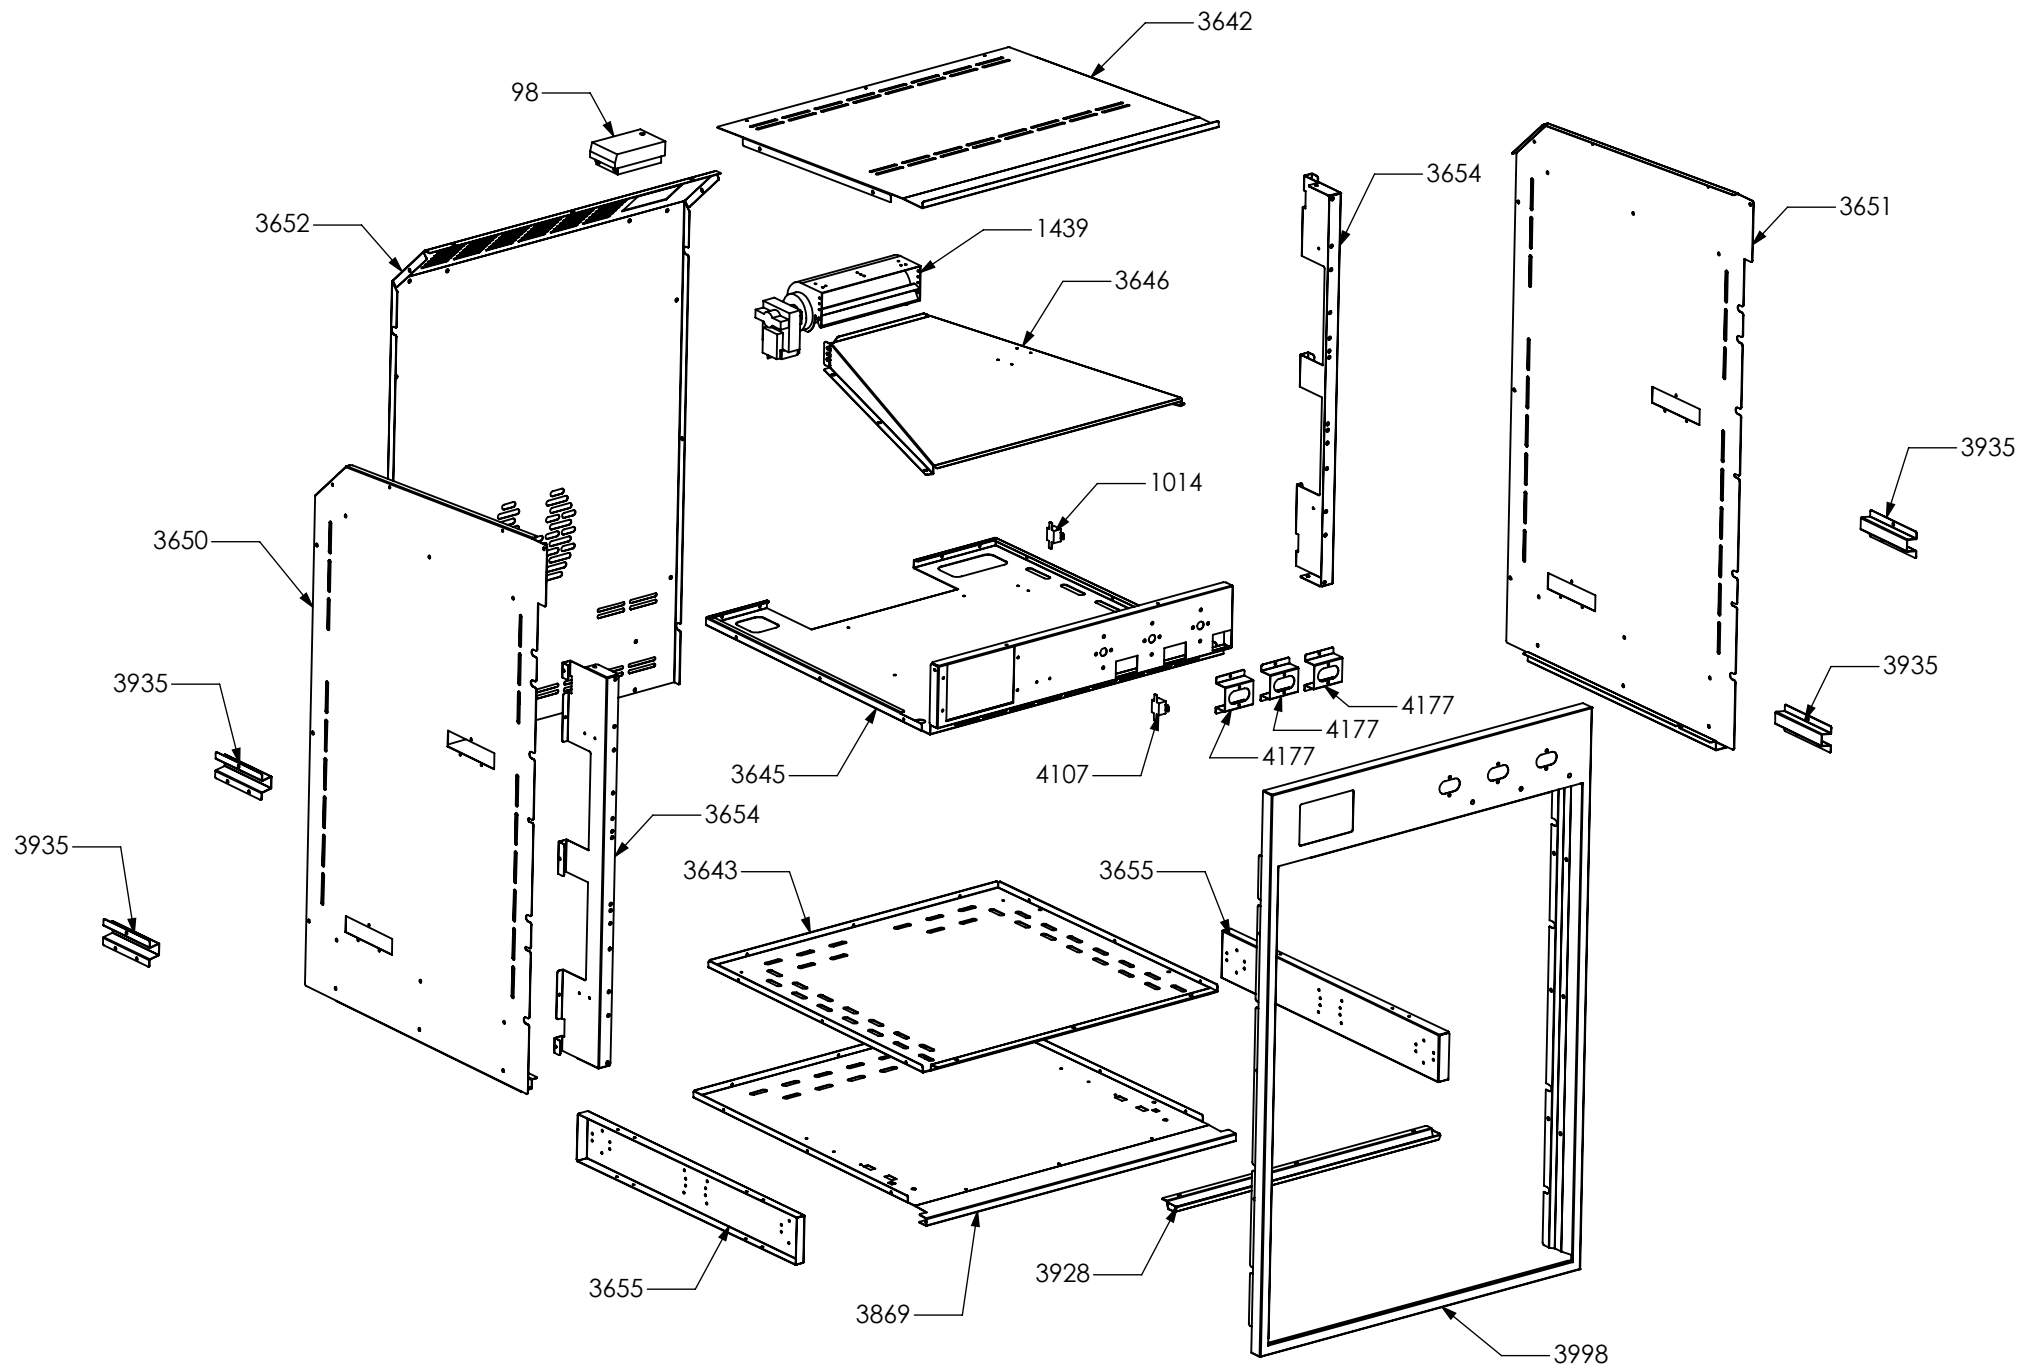

# Nuovi componenti Serie Q | New components Q Series

N° Object	Code	Description	Qty
98	481913	Terminal board for oven 32 PA 233	1
1014	ZS2026	Thermostat TY60 N.O. fixing B	1
1439	ZS2663	Tangential oven fan L=180 Plaset (AU)	1
3642	ZS5706	Upper guard for oven AGF 060	1
3643	ZS5707	Lower guard for oven AGF 060	1
3645	ZS5709	Muffle fan guard oven AGF 060 DC Ascot / Genesi	1
3646	ZS5710	Air conveyor for oven 060/060 DC	1
3650	ZS5714	Left guard for oven 060 DC	1
3651	ZS5715	Right guard for oven 060 DC	1
3652	ZS5716	Rear guard for oven AGF 060 DC	1
3654	ZS5718	Rear support for muffle left/right side oven	2
3655	ZS5719	Reinforcement for lower guard oven 60	2
3869	ZS6062	Lower guard for oven AGF 060 DC	1
3928	ZS6282	Bracket condensate collection 60 DC	1
3935	ZS6313	Lateral handle	4
3998	ZS6528	Control panel Genesi double oven 60 S.STEEL	1
4107	ZS6596	Thermoswitch 16 Ampere	2
4177	ZS6694	Commutator support 1 control	3

N° Object	Code	Description	Qty
94	481814	Commutator multif. for 90 built-in oven(no pizza)	1
455	ZS1075	Thermostat for built-in oven	2
538	ZS1204	Led transparent	3
539	ZS1205	Fluorescent green warning light	1
823	ZS1755	Fluorescent orange warning light	2
2133	ZS3047	Knob for cooker Sintesi SLT	3
3217	ZS4568	Commutator oven functions 30 EGO	1
3649	ZS5713	Electrical display support	1
3921	ZS6051	Glass lcd 3 holes	1
3936	ZS6334	Timer (blue led) 3 TT SIEBE Touch meat probe	1
4137	ZS6655	Commutator steam oven functions	1