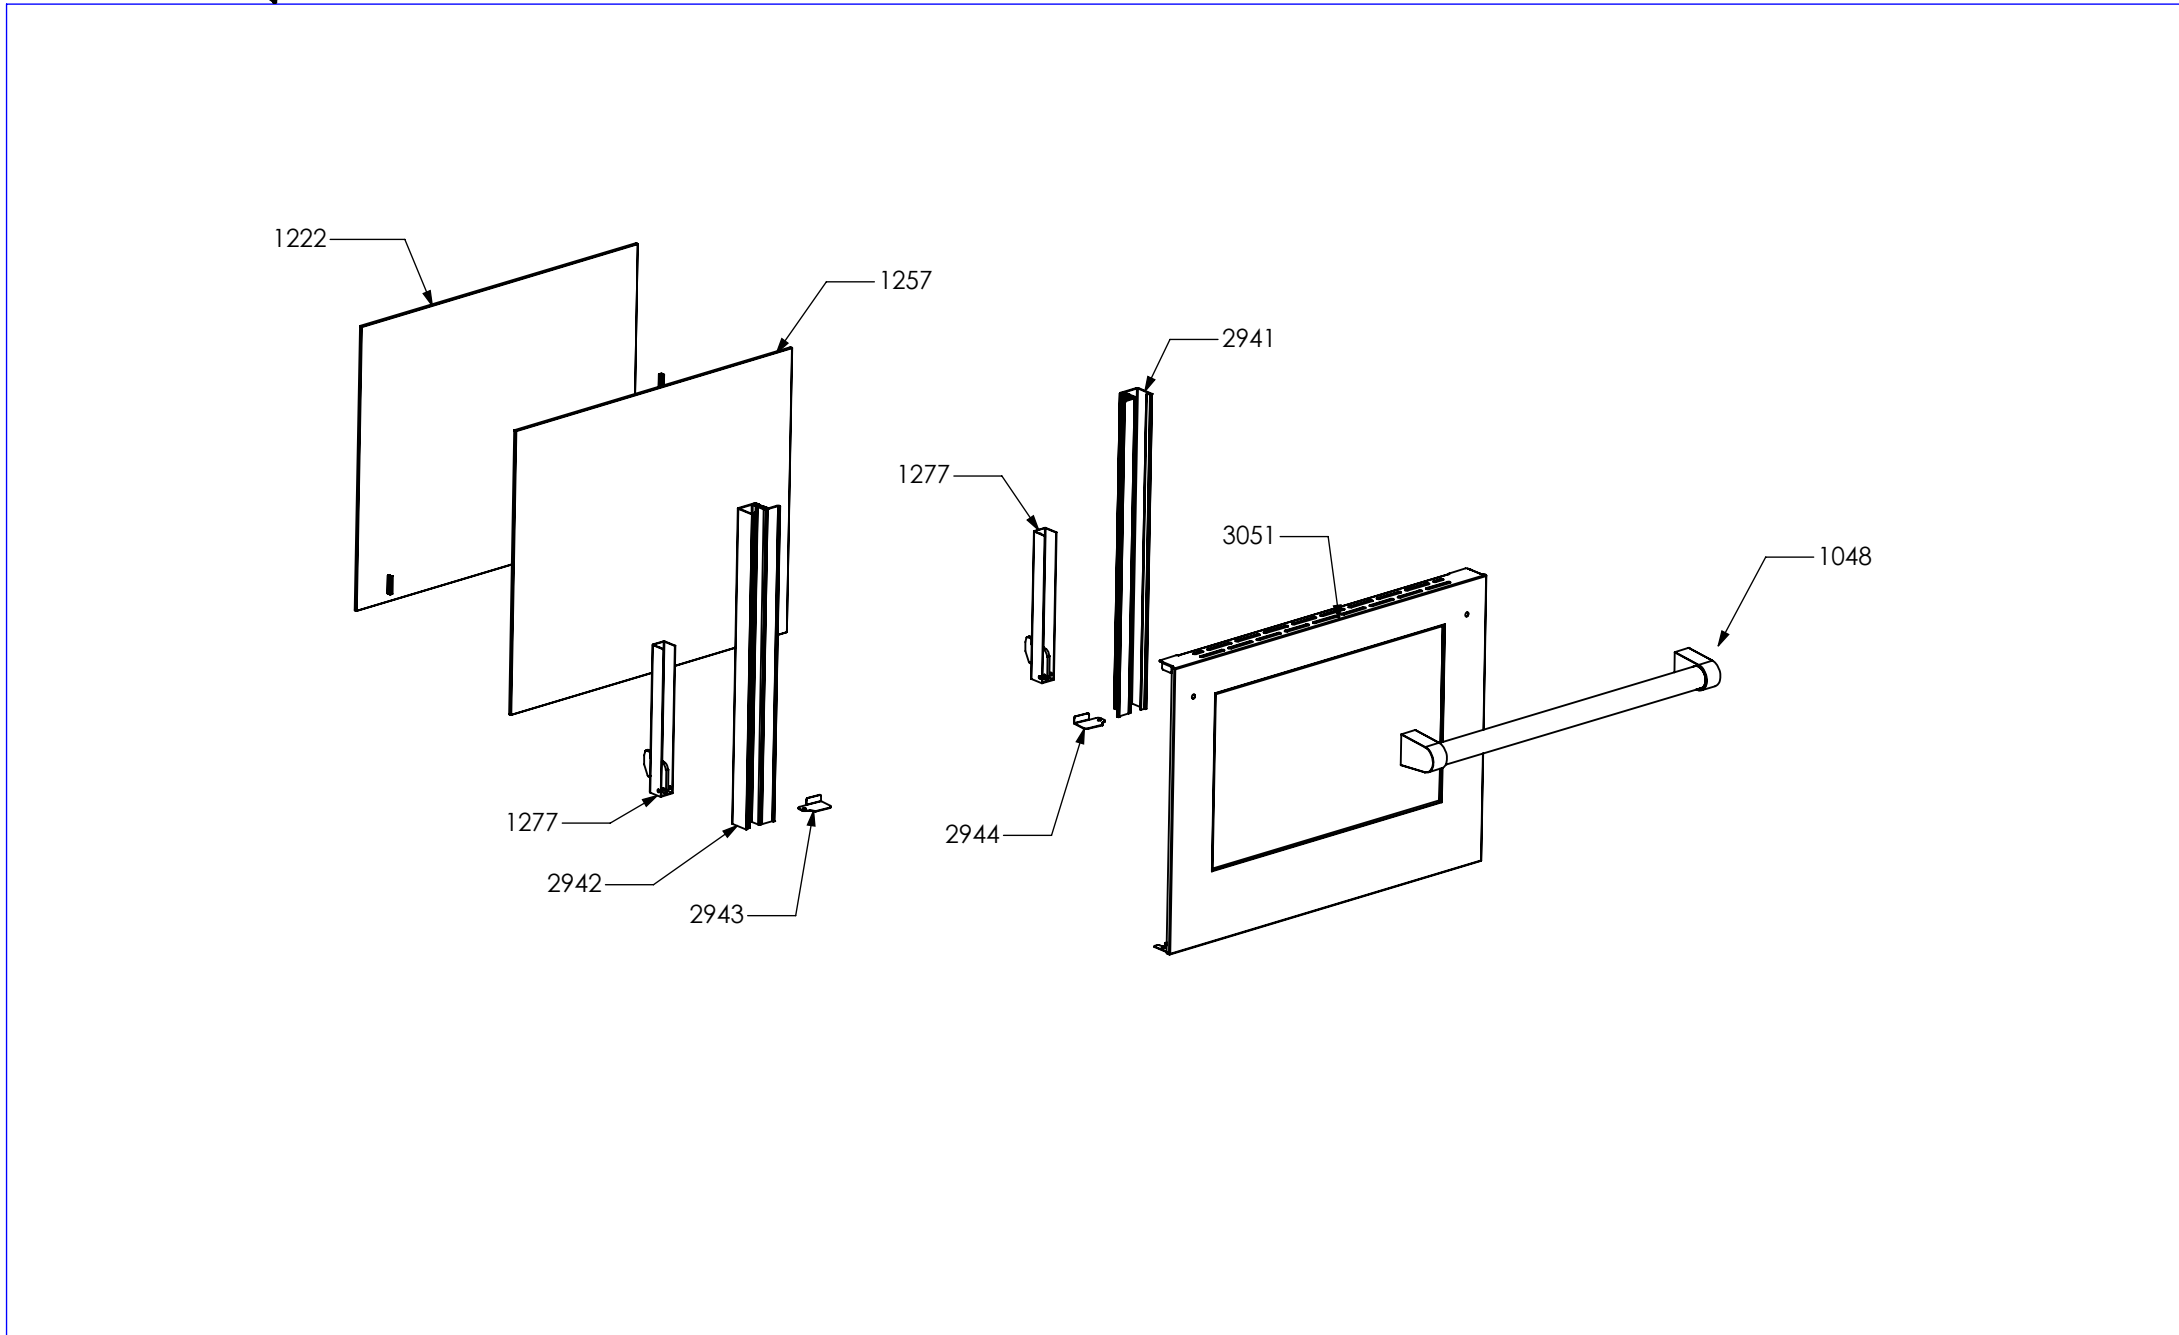

2944

2942

2943

N° Object	Code	Description	Qty
3896	GR6415	Assembly glued oven door 60 G/100 triple oven S.Steel	1
2941	GR4317	Assembly door 60 right bar profile 07	1
2942	GR4318	Assembly door 60 left bar profile 07	1
1048	ZS2130	Door oven handle for oven 60 chromed SLT cooker 100	1
1222	ZS2309	Inner glass oven door 60 G	1
1257	ZS2391	In-between glass oven door 60 G 04	1
1277	ZS2414	Door hinge for oven 60 G	2
1280	ZS2419	Spring for door glass assembling 04	6
2943	ZS4746	Right support for inner glass	1
2944	ZS4747	Left support for inner glass	1
3051	ZS5115	Glued external oven door 60 G/100 triple oven	1