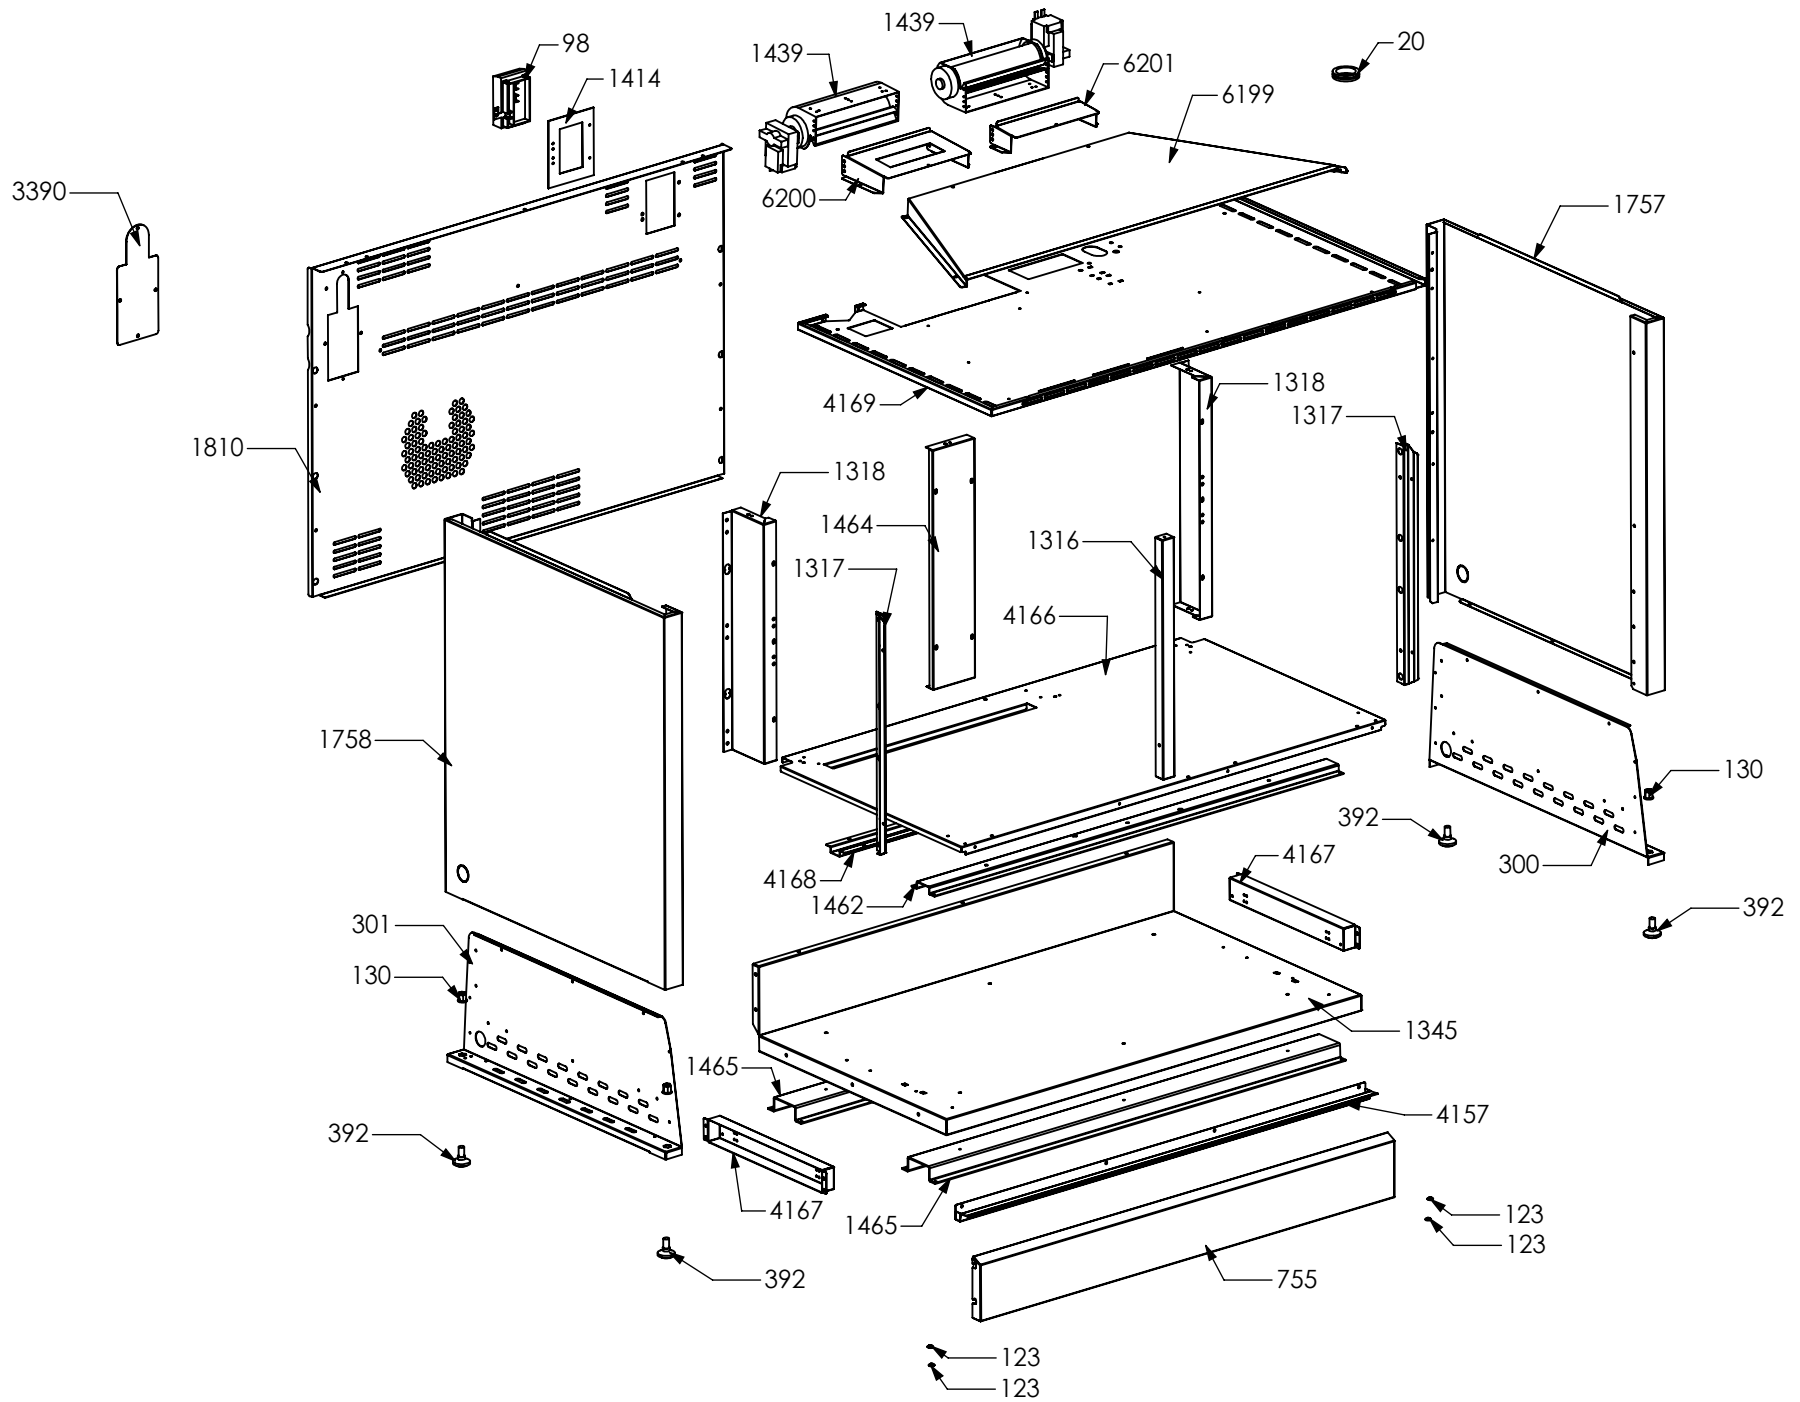

N° Object	Code	Description	Qty
94	481814	Commutator multif. for 90 built-in oven(no pizza)	1
107	482120	Thermostat cooker 192	1
390	ZS0890	Spring for el. controls support	2
455	ZS1075	Oven thermostat	1
501	ZS1136	Commutator support 3 positions	1
538	ZS1204	Led transparent	3
539	ZS1205	Fluorescent green warning light	1
708	ZS1916	Knob for timer steel-colour 988	6
740	ZS1747	Timer (blue led) 50 Hz	1
823	ZS1755	Fluorescent orange warning light	2
991	ZS1639	Bezel for main oven functions knob 58, bright chromed	1
992	ZS1640	Bezel for 30 oven functions knob 58, bright chromed	1
994	ZS1642	Bezel for oven temperature knob 58, bright chrome	1
1588	ZS2889	Commutator oven functions 90 EGO	1
1762	ZS3151	Knob 58 main oven functions SLT	1
1763	ZS3152	Knob 58 oven 30 functions SLT	1
1769	ZS3158	Knob 58 for oven temperature SLT	1
1895	ZS3652	Glass lcd 6 button no hole	1
5074	ZS7893	Commutator oven functions 060 R	1
5521	ZS6139	Electrical display support	1