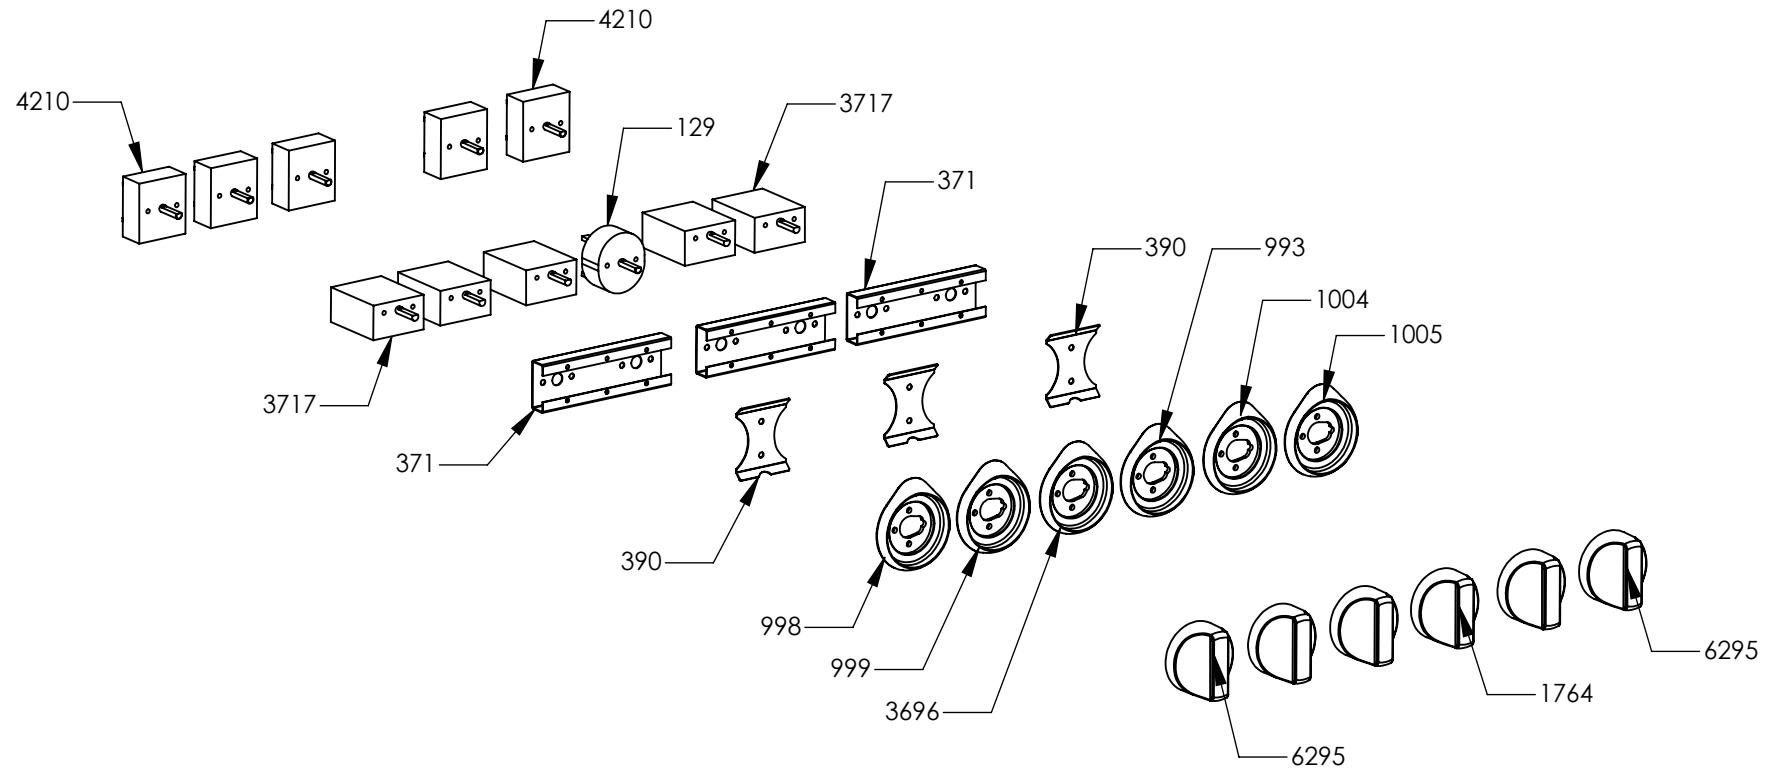

N° Object	Code	Description	Qty
1014	ZS2026	Thermostat TY60 N.O. fixing B	2
1606	ZS2995	Fixing spring for front profile	16
4266	ZS6787	Encoders control board	1
5776	ZS3932	Rear side closing 100 cooker	1
5783	ZS6817	Feet for electronic components EGO	3
5784	ZS6904	Cover for induction terminal board	1
5785	ZS6905	Bridge for induction terminal board	1
5842	ZS8867	Rear side closing 090/100/120 cooker inside	1
6036	ZS8446	Clamp support for induction 90/100 Sintesi front / rear	2
6038	ZS8877	Support for electronic control induction element	1
6071	ZA0469	Induction 5 element OCTA EGO 75.08016.610	1
6092	GP0199	Assembly cooktop cooker 100 double oven induction OCTA	1
6070	ZA0468	Glass for 100 induction hob or cooker	1
6209	ZP0404	Upper lateral panel right side	1
6210	ZP0406	Upper lateral panel left side	1
1023	ZS2093	Sintesi upper right side clamp 62.5 extended	1
1024	ZS2094	Sintesi upper left side clamp 62.5 extended	1
1441	ZS2665	Support for fan timelag device	1
1612	ZS3020	Support for connection top-base	2
5503	ZS6140	Display support	1
6215	ZP0425	Support for fan timelag device	1

N° Object	Code	Description	Qty
132	ZS5148	Adhesive tape 16,5 m x 19h (3M)	80
725	601108	Anti-overturning device	0,3
1210	ZS5149	Adhesive tape 33 mt x 17h mm x th 0,6 mm (3M 4930)	40
1329	ZS5150	Adhesive tape 33 mt x 25h mm x Th 1.55 mm (3M)	18000
1586	ZS2770	Additional wiring generic L=75 cm Fem Fem	2
3737	ZS2675	Wiring oven 30 NF	1
5050	ZS7813	Instruction booklet Top/Cooker Multilanguage	1
6114	ZA0631	Wiring diagram for cooker S10FF-6I	1