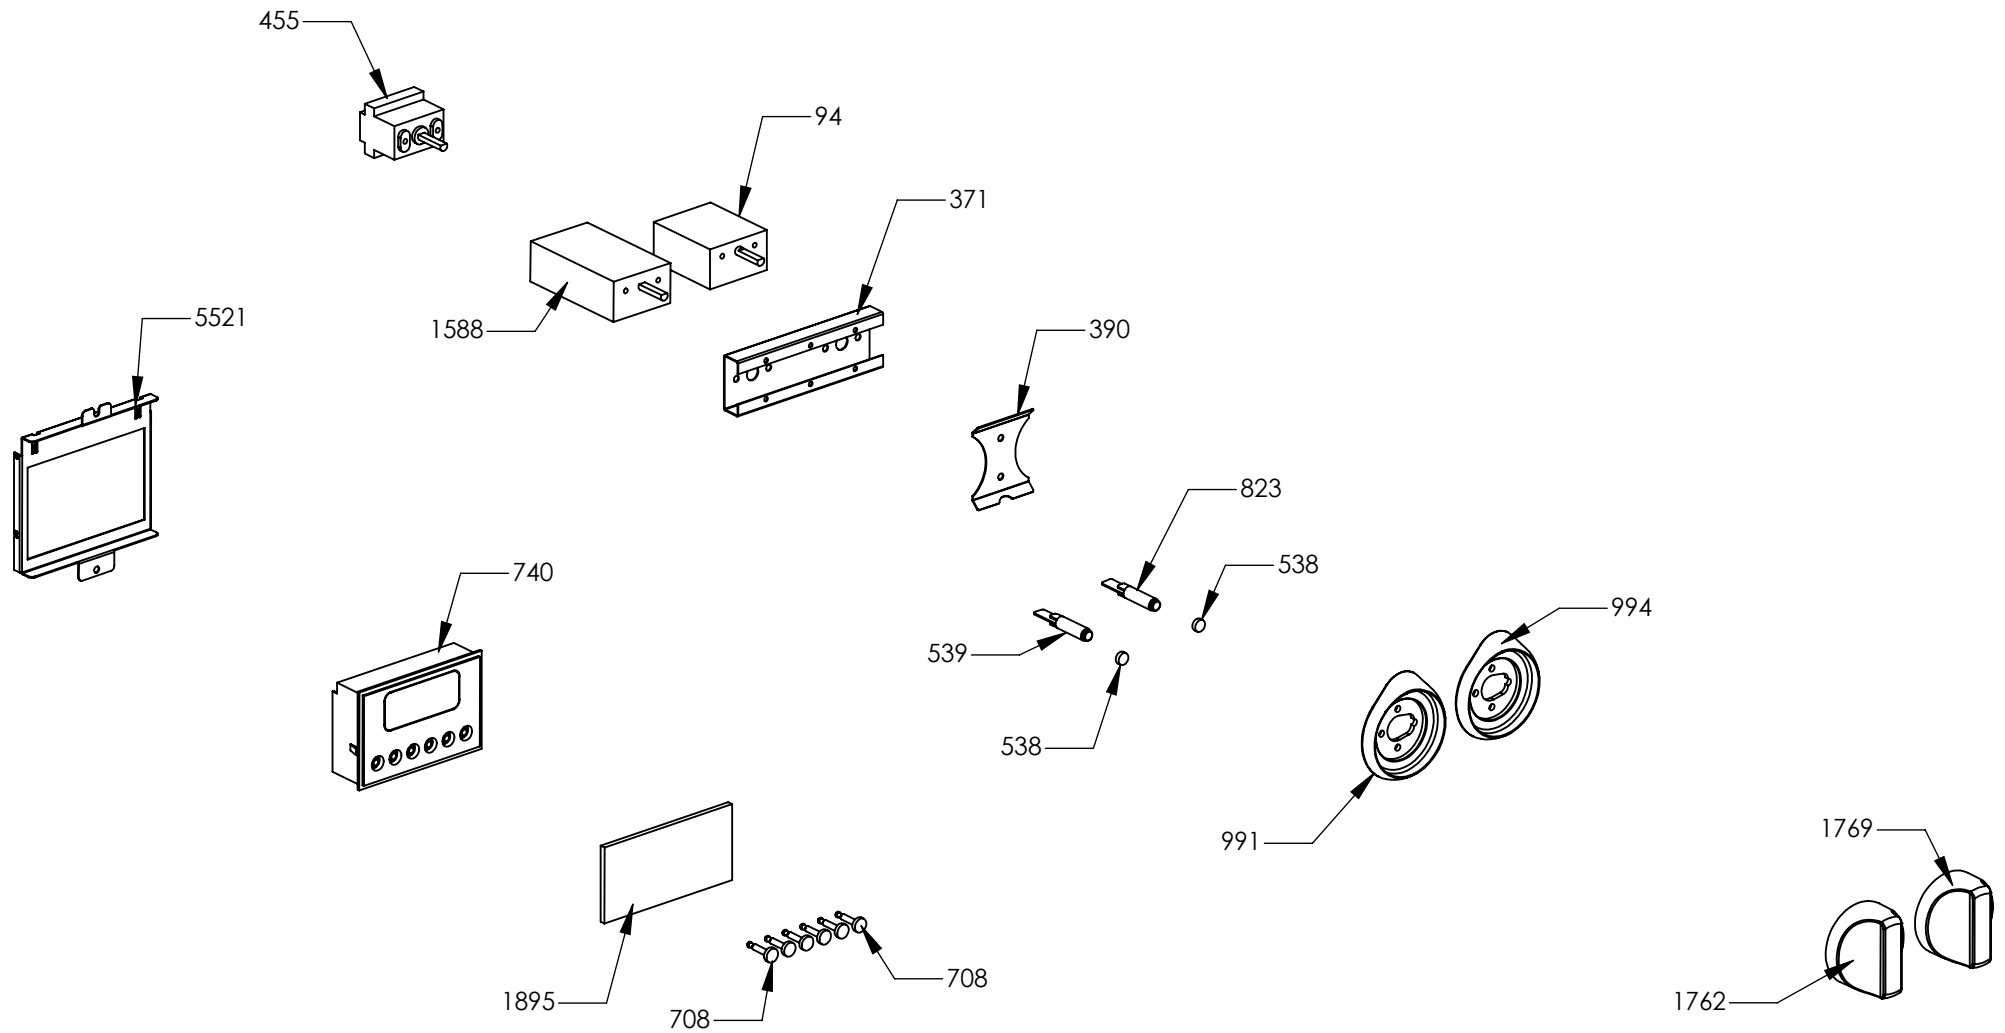

N° Object	Code	Description	Qty
94	481814	Commutator multif. for 90 built-in oven(no pizza)	1
371	ZS0802	Commutator support 2 positions	1
390	ZS0890	Spring for el. controls support	1
455	ZS1075	Oven thermostat	1
538	ZS1204	Led transparent	2
539	ZS1205	Fluorescent green warning light	1
708	ZS1916	Knob for timer steel-colour 988	6
740	ZS1747	Timer (blue led) 50 Hz	1
823	ZS1755	Fluorescent orange warning light	1
991	ZS1639	Bezel for main oven functions knob 58, bright chromed	1
994	ZS1642	Bezel for oven temperature knob 58, bright chrome	1
1588	ZS2889	Commutator oven functions 90 EGO	1
1762	ZS3151	Knob 58 main oven functions SLT	1
1769	ZS3158	Knob 58 for oven temperature SLT	1
1895	ZS3652	Glass lcd 6 button no hole	1
5521	ZS6139	Electrical display support	1