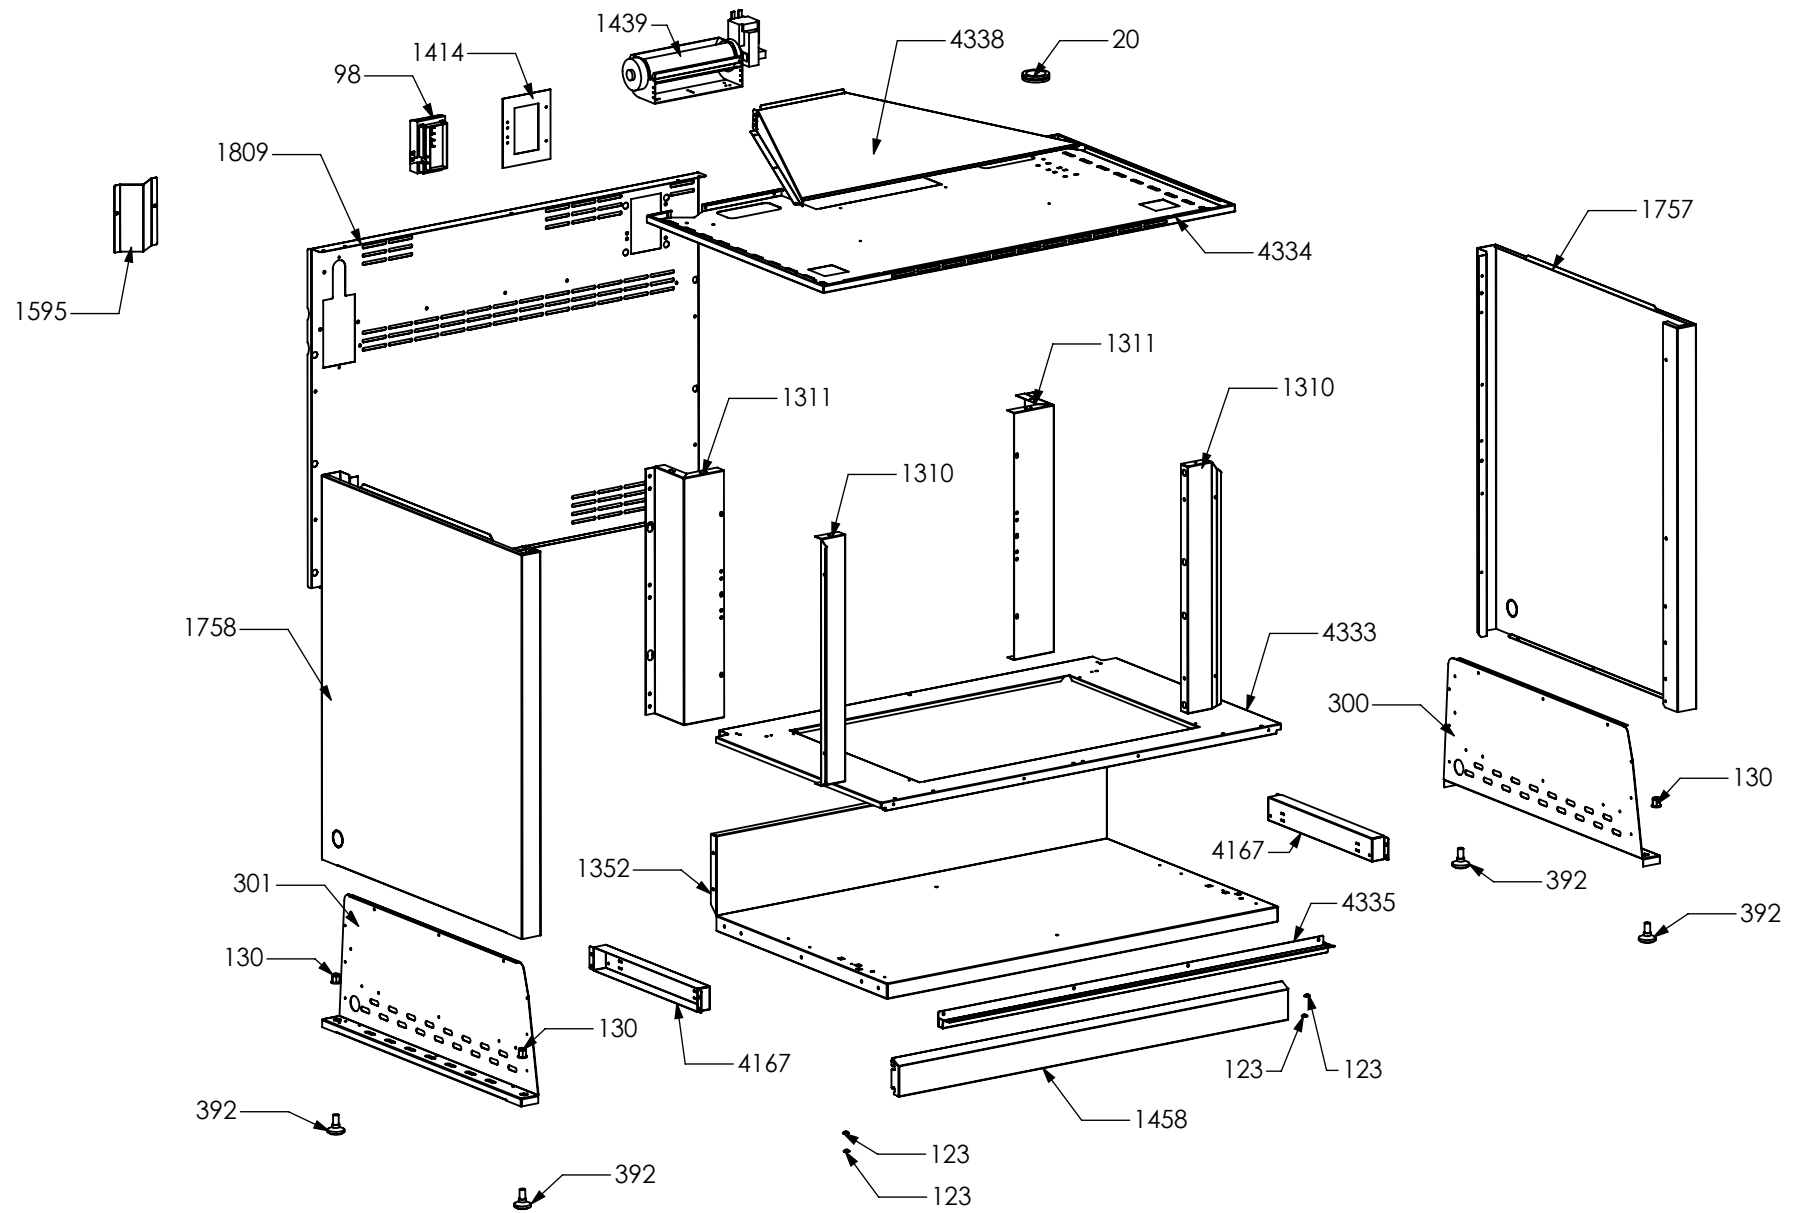

N° Object	Code	Description	Qty
94	481814	Commutator multif. for 90 built-in oven(no pizza)	1
371	ZS0802	Commutator support 2 positions	1
390	ZS0890	Spring for el. controls support	1
455	ZS1075	Oven thermostat	1
538	ZS1204	Led transparent	2
539	ZS1205	Fluorescent green warning light	1
708	ZS1916	Knob for timer steel-colour 988	6
740	ZS1747	Timer (blue led) 50 Hz	1
823	ZS1755	Fluorescent orange warning light	1
991	ZS1639	Bezel for main oven functions knob 58, bright chromed	1
994	ZS1642	Bezel for oven temperature knob 58, bright chrome	1
1588	ZS2889	Commutator oven functions 90 EGO	1
1762	ZS3151	Knob 58 main oven functions SLT	1
1769	ZS3158	Knob 58 for oven temperature SLT	1
1895	ZS3652	Glass lcd 6 button no hole	1
5521	ZS6139	Electrical display support	1