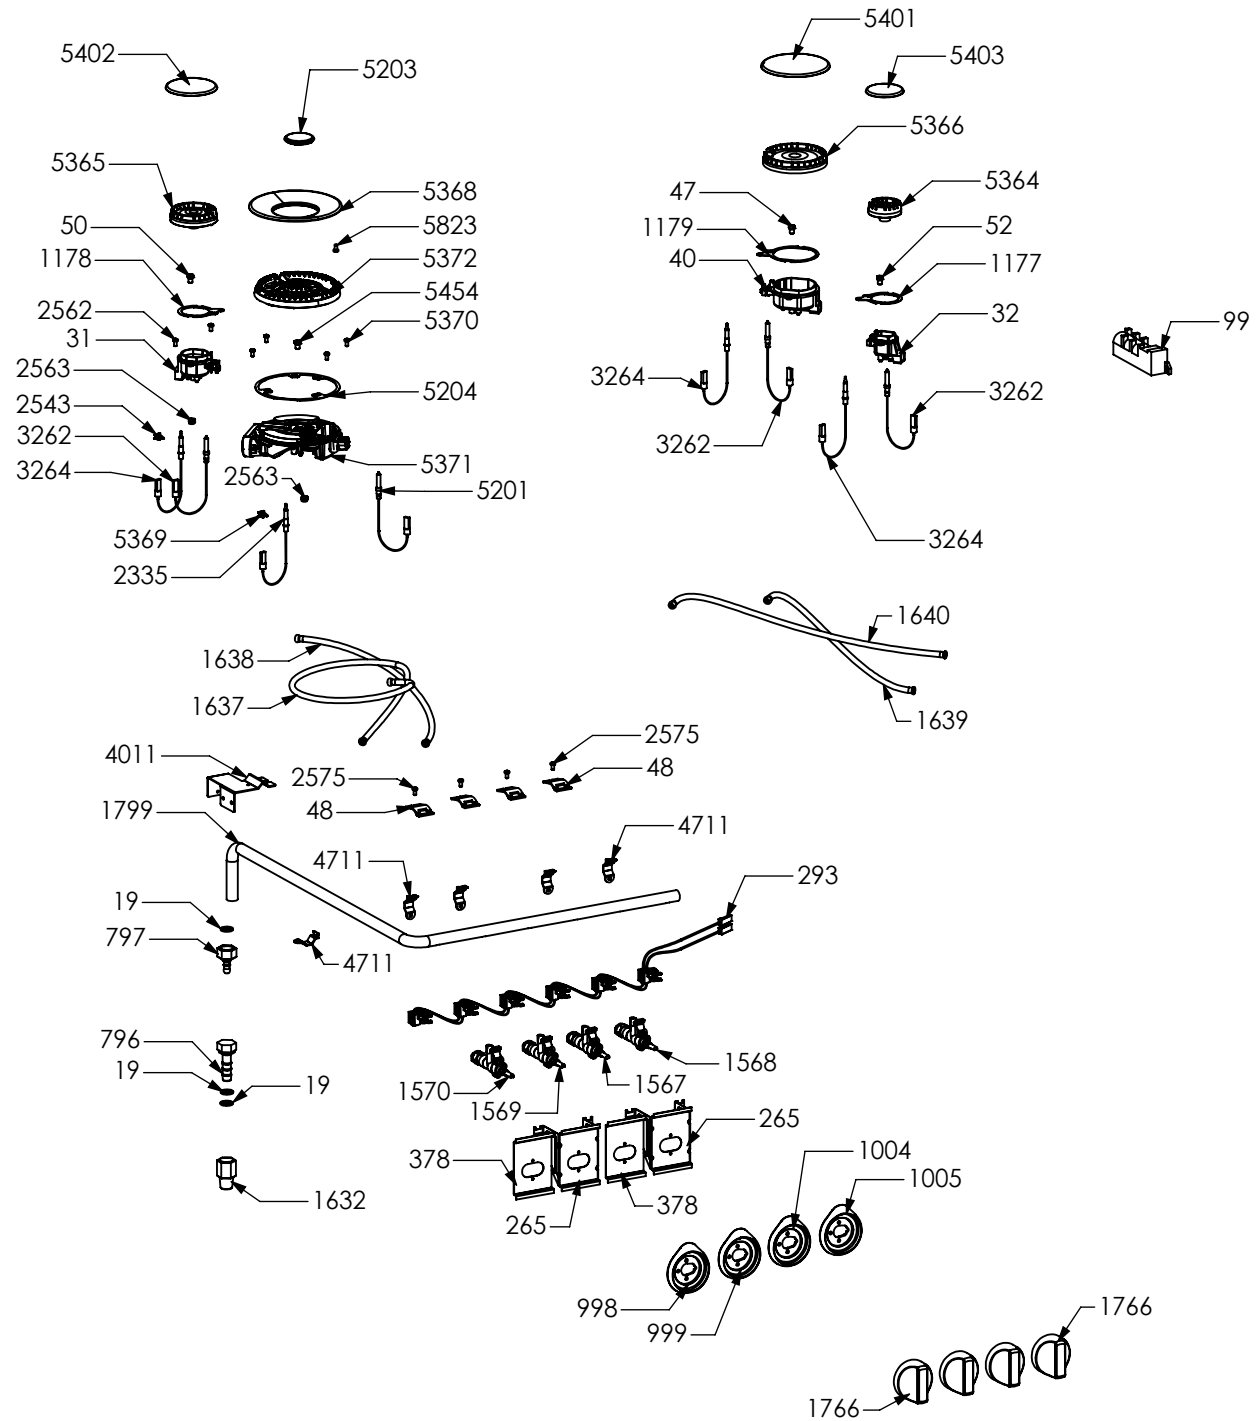

N° Object	Code	Description	Qty	N° Object	Code	Description	Qty
19	400689	Gasket gas inlet	3	1639	ZS3060	Pipe ramp for front right auxiliary burner cooker 90 05	1
31	414121	Semi-rapid burner body G20 0,97	1	1640	ZS3061	Pipe ramp for rear right rapid burner cooker 90 05	1
32	414123	Auxiliary burner body G20 0,72	1	1766	ZS3155	Knob 58 for gas burners SLT	4
40	414212	Rapid burner body G20 1,15	1	1799	ZS3371	Ramp 6 burners cooker 090/100 double oven extended 62.5 06	1
47	421312	Rapid burner nozzle G30/31 29/37 mbar 0,85	1	2335	ZS4181	Thermocouple SBF L=750 TC	1
48	421323	Gas taps fixing bridle M60	4	2543	601229	Spring fixing spark plug for triple ring P-4	1
50	423948	Semi-rapid burner nozzle G30/31 0,65	1	2562	506037	Screw M3x8 TC s.steel	6
52	423951	Auxiliary burner nozzle G30/30 0,50	1	2563	ZS0907	Fixing nut for themocouple	4
99	481918	Ignition system 6 flames	1	2575	505241	Screw M4	4
265	ZS0504	Ramp fixing support	2	3262	ZS5270	Burner spark plug Cast	3
293	ZS0578	Ignition switches for six burners' cooker	1	3264	ZS5272	Thermocouple Cast L=770	3
378	ZS0819	Under knob collars fixing support	2	4011	ZS6185	Rear ramp fixing support cooker 90/120	1
796	410610	Pipe holder (G20)IT	1	4711	ZS6772	Clamp support for main ramp	5
797	410645	Pipe holder (G30)	1	5201	ZS8191	Wok burner spark plug sbf DCC M+G INT	1
998	ZS1646	Bezel for front left burner knob 58, bright chromed	1	5203	ZS8193	Plate central Wok burner	1
999	ZS1647	Bezel for rear left burner knob 58, bright chromed	1	5204	ZS8194	Gasket for wok burner	1
1004	ZS1652	Bezel for front right burner knob 58, bright chromed	1	5364	ZS8626	Auxiliary burner flame spreader HE2 BRASS	1
1005	ZS1653	Bezel for rear right burner knob 58, bright chromed	1	5365	ZS8628	Semi-rapid burner flame spreader HE2 BRASS	1
1177	ZS2217	Gasket for auxiliary burner	1	5366	ZS8630	Rapid burner flame spreader HE2 BRASS	1
1178	ZS2218	Gasket for semi-rapid burner	1	5368	ZS8633	Plate Wok burner external	1
1179	ZS2219	Gasket for rapid burner	1	5369	ZS8634	Spring fixing spark plug for Wok	1
1567	ZS2923	Valved tap for auxiliary burner (bypass 0,27)	1	5370	ZS8635	Screw M4 wok burner	4
1568	ZS2924	Valved tap for rapid/fish-kettle burner	1	5371	ZS8637	Wok burner body G20/20 1,32	1
1569	ZS2925	Valved tap for semi-rapid burner	1	5372	ZS8638	Wok burner flame spreader BRASS	1
1570	ZS2926	Valved tap for triple-ring burner	1	5401	ZS8684	Plate rapid burner HE2	1
1632	ZS3021	Adapter female-male 1/2 BSP 04	1	5402	ZS8685	Plate semi-rapid burner HE2	1
1637	ZS3058	Pipe ramp for front left triple ring burner cooker 90 05	1	5403	ZS8686	Plate auxiliary burner HE2	1
1638	ZS3059	Pipe ramp for rear left semi-rapid burner cooker 90 05	1	5454	ZS8831	Mega Wok burner nozzle G30/30 0.94	1