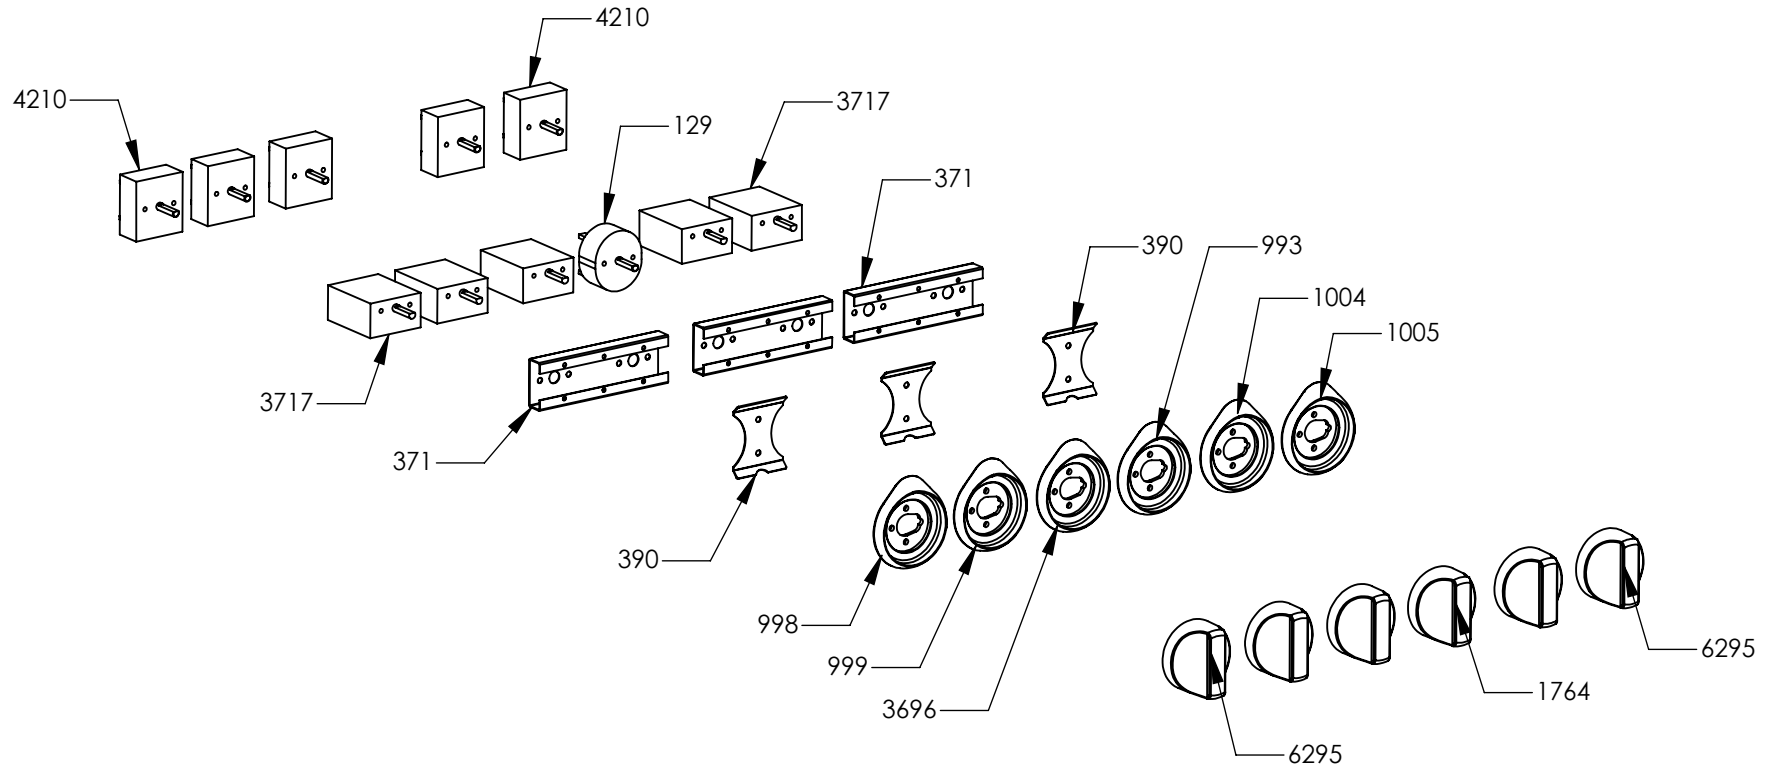

N° Object	Code	Description	Qty
1014	ZS2026	Thermostat TY60 N.O. fixing B	2
1606	ZS2995	Fixing spring for front profile	16
4266	ZS6787	Encoders control board	1
5775	ZS3931	Rear side closing 090 cooker	1
5783	ZS6817	Feet for electronic components EGO	3
5784	ZS6904	Cover for induction terminal board	1
5785	ZS6905	Bridge for induction terminal board	1
5842	ZS8867	Rear side closing 090/100/120 cooker inside	1
6036	ZS8446	Clamp support for induction 90/100 Sintesi front / rear	2
6038	ZS8877	Support for electronic control induction element	1
6071	ZA0469	Induction 5 element OCTA EGO 75.08016.610	1
6091	GP0198	Assembly cooktop cooker 90 induction OCTA	1
6069	ZA0467	Glass for 90 induction hob or cooker	1
6209	ZP0404	Upper lateral panel right side	1
6210	ZP0406	Upper lateral panel left side	1
1023	ZS2093	Sintesi upper right side clamp 62.5 extended	1
1024	ZS2094	Sintesi upper left side clamp 62.5 extended	1
1441	ZS2665	Support for fan timelag device	1
1612	ZS3020	Support for connection top-base	2
5503	ZS6140	Display support	1
6215	ZP0425	Support for fan timelag device	1

N° Object	Code	Description	Qty
132	ZS5148	Adhesive tape 16,5 m x 19h (3M)	80
725	601108	Anti-overturning device	0,3
1210	ZS5149	Adhesive tape 33 mt x 17h mm x th 0,6 mm (3M 4930)	40
1329	ZS5150	Adhesive tape 33 mt x 25h mm x Th 1.55 mm (3M)	18000
1586	ZS2770	Additional wiring generic L=75 cm Fem Fem	2
3737	ZS2675	Wiring oven 30 NF	1
5050	ZS7813	Instruction booklet Top/Cooker Multilanguage	1
6112	ZA0628	Wiring diagram for cooker S9F-6I	1