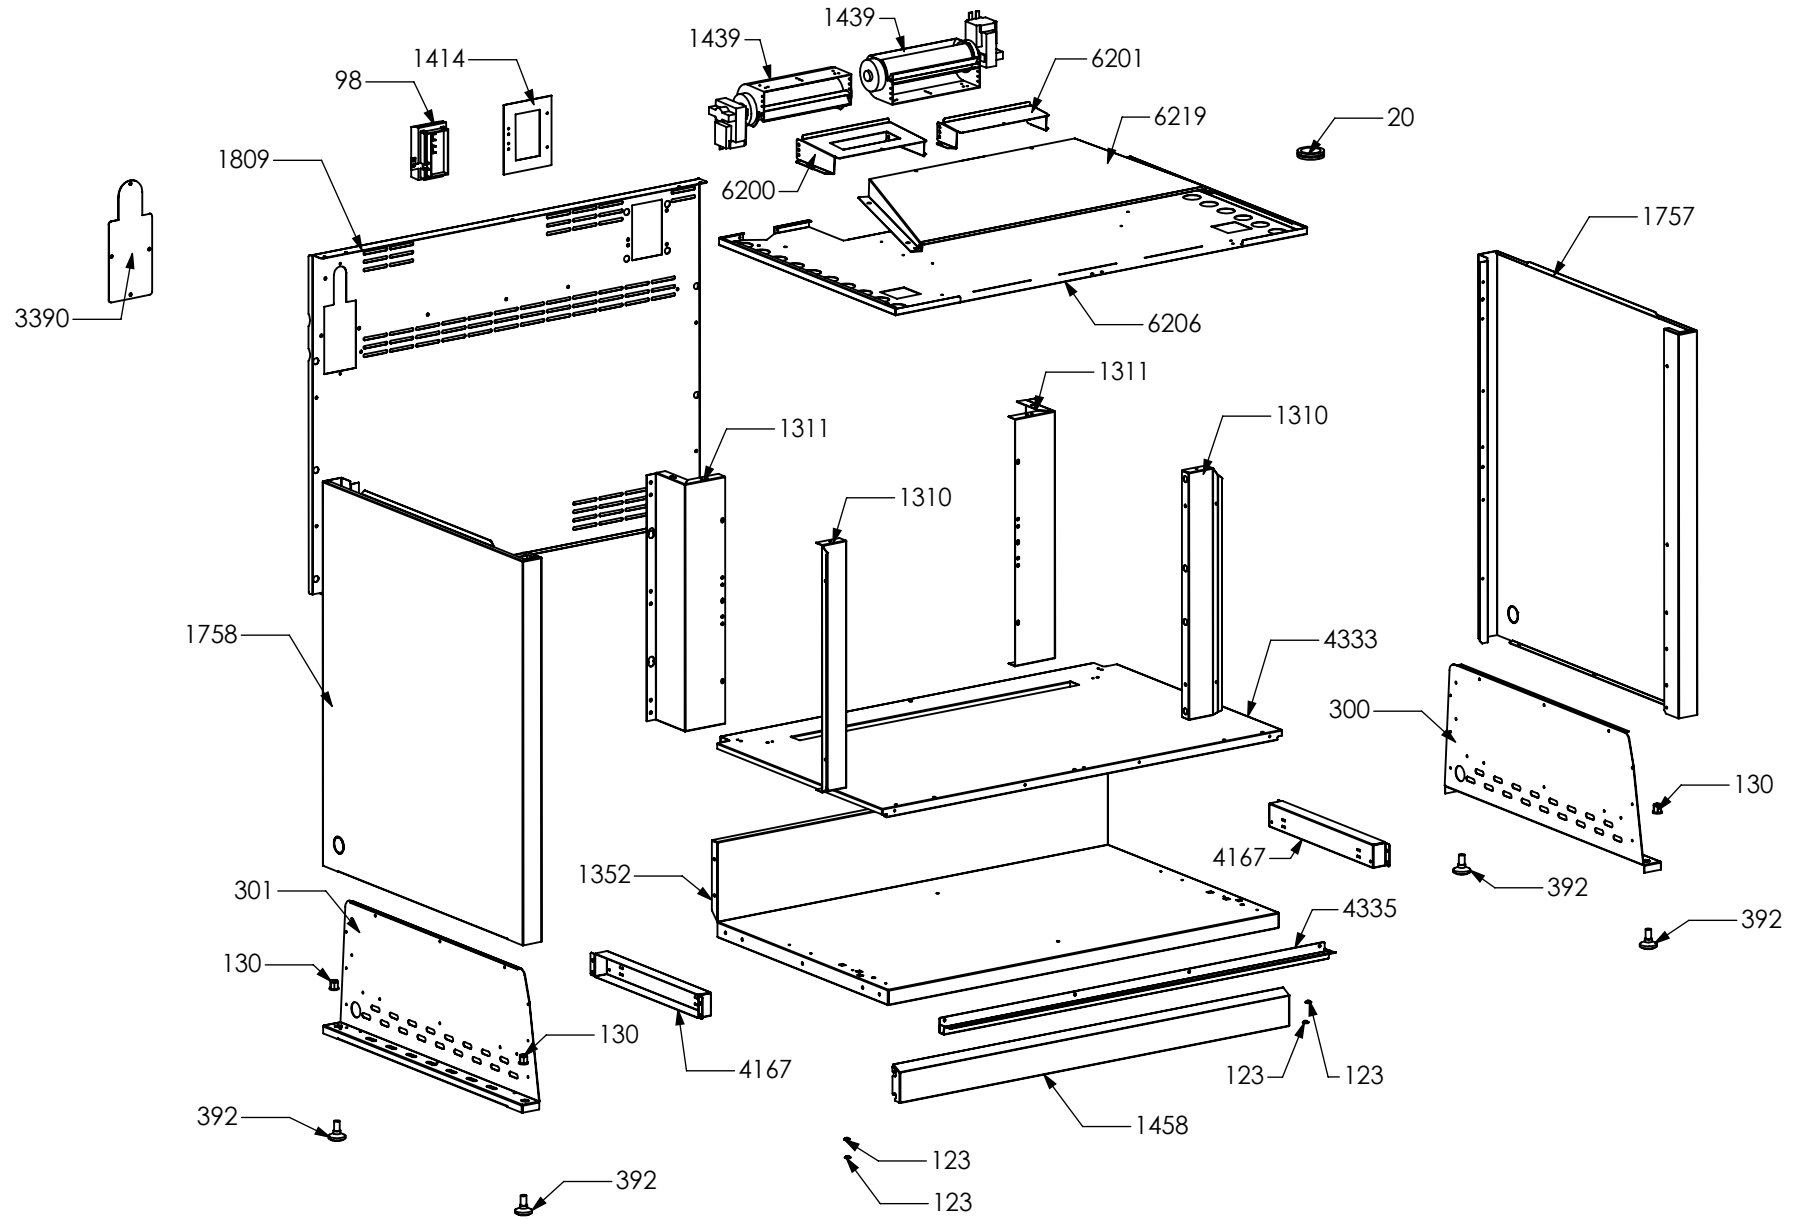

N° Object	Code	Description	Qty
94	481814	Commutator multif. for 90 built-in oven(no pizza)	1
371	ZS0802	Commutator support 2 positions	1
390	ZS0890	Spring for el. controls support	1
455	ZS1075	Oven thermostat	1
538	ZS1204	Led transparent	2
539	ZS1205	Fluorescent green warning light	1
708	ZS1916	Knob for timer steel-colour 988	6
740	ZS1747	Timer (blue led) 50 Hz	1
823	ZS1755	Fluorescent orange warning light	1
991	ZS1639	Bezel for main oven functions knob 58, bright chromed	1
994	ZS1642	Bezel for oven temperature knob 58, bright chrome	1
1588	ZS2889	Commutator oven functions 90 EGO	1
1762	ZS3151	Knob 58 main oven functions SLT	1
1769	ZS3158	Knob 58 for oven temperature SLT	1
1895	ZS3652	Glass lcd 6 button no hole	1
5521	ZS6139	Electrical display support	1