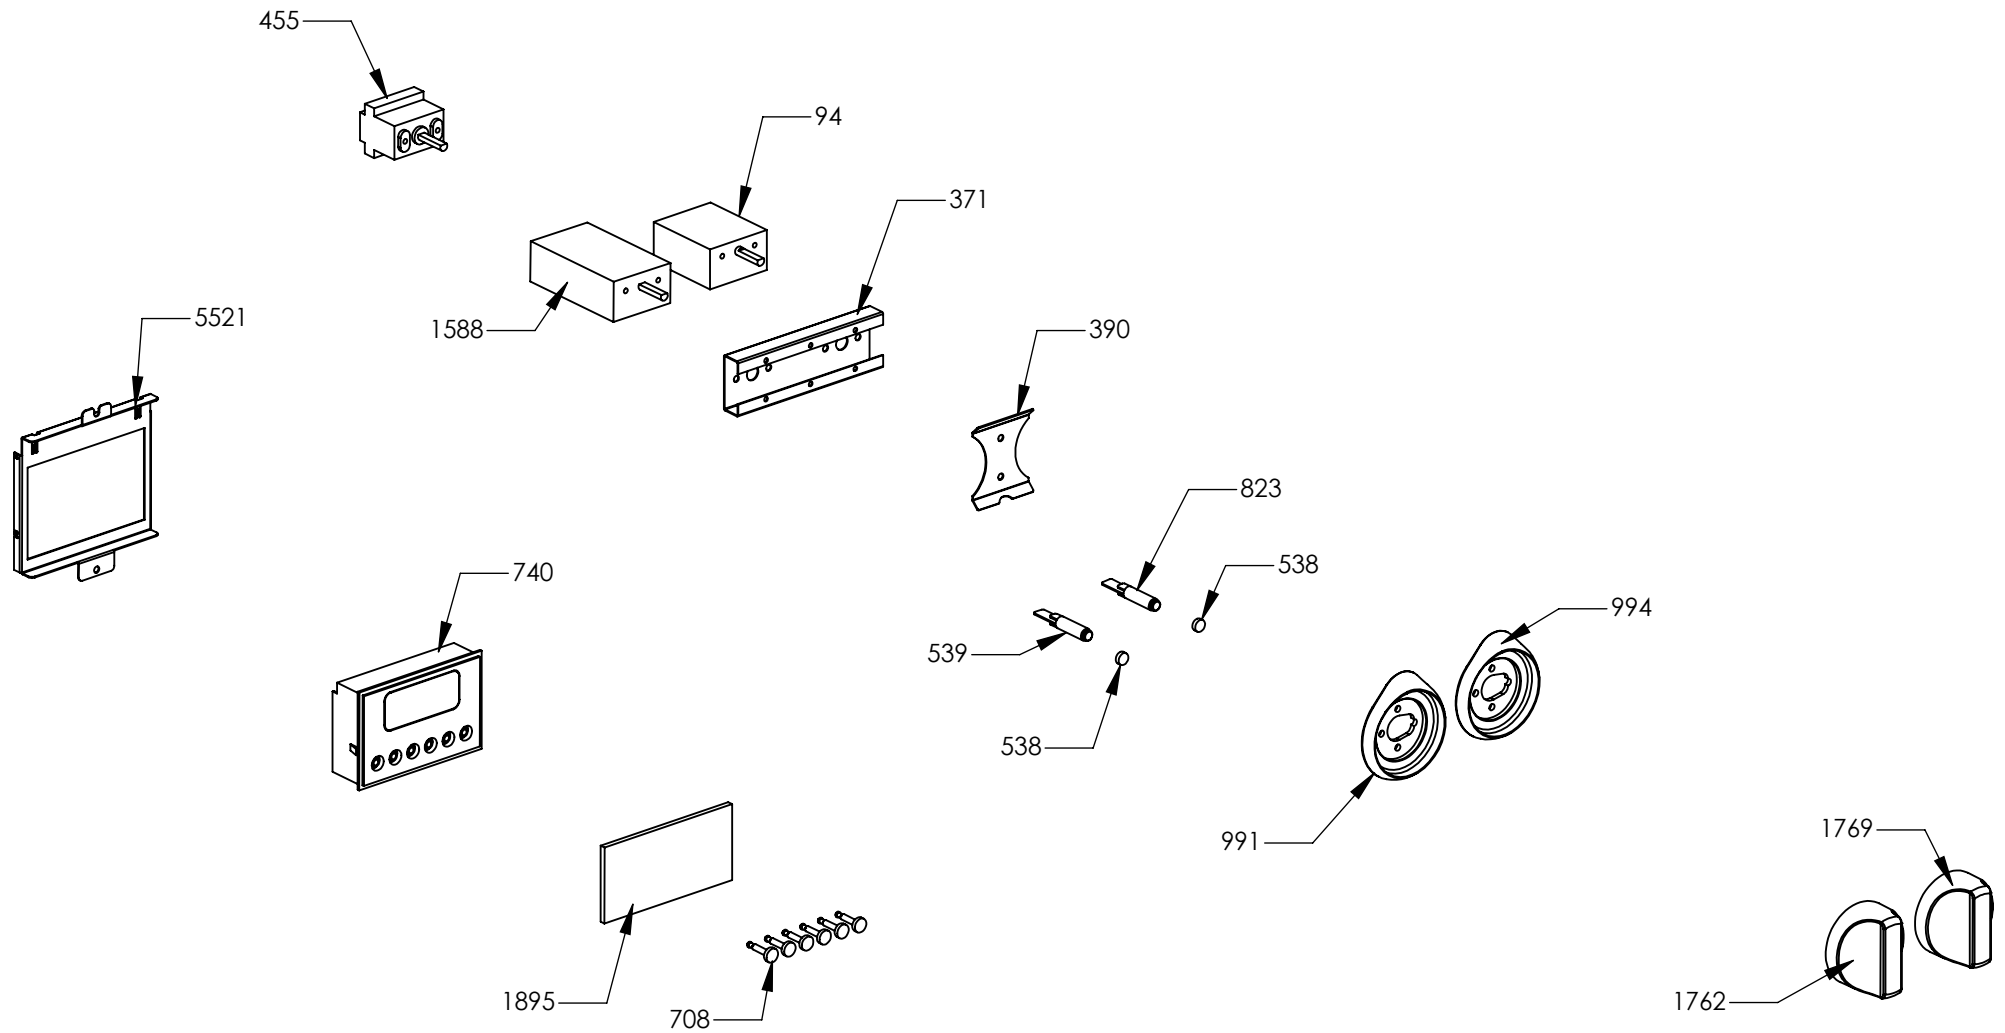

N° Object	Code	Description	Qty
94	481814	Commutator multif. for 90 built-in oven(no pizza)	1
371	ZS0802	Commutator support 2 positions	1
390	ZS0890	Spring for el. controls support	1
455	ZS1075	Oven thermostat	1
538	ZS1204	Led transparent	2
539	ZS1205	Fluorescent green warning light	1
708	ZS1916	Knob for timer steel-colour 988	6
740	ZS1747	Timer (blue led) 50 Hz	1
823	ZS1755	Fluorescent orange warning light	1
991	ZS1639	Bezel for main oven functions knob 58, bright chromed	1
994	ZS1642	Bezel for oven temperature knob 58, bright chrome	1
1588	ZS2889	Commutator oven functions 90 EGO	1
1762	ZS3151	Knob 58 main oven functions SLT	1
1769	ZS3158	Knob 58 for oven temperature SLT	1
1895	ZS3652	Glass lcd 6 button no hole	1
5521	ZS6139	Electrical display support	1